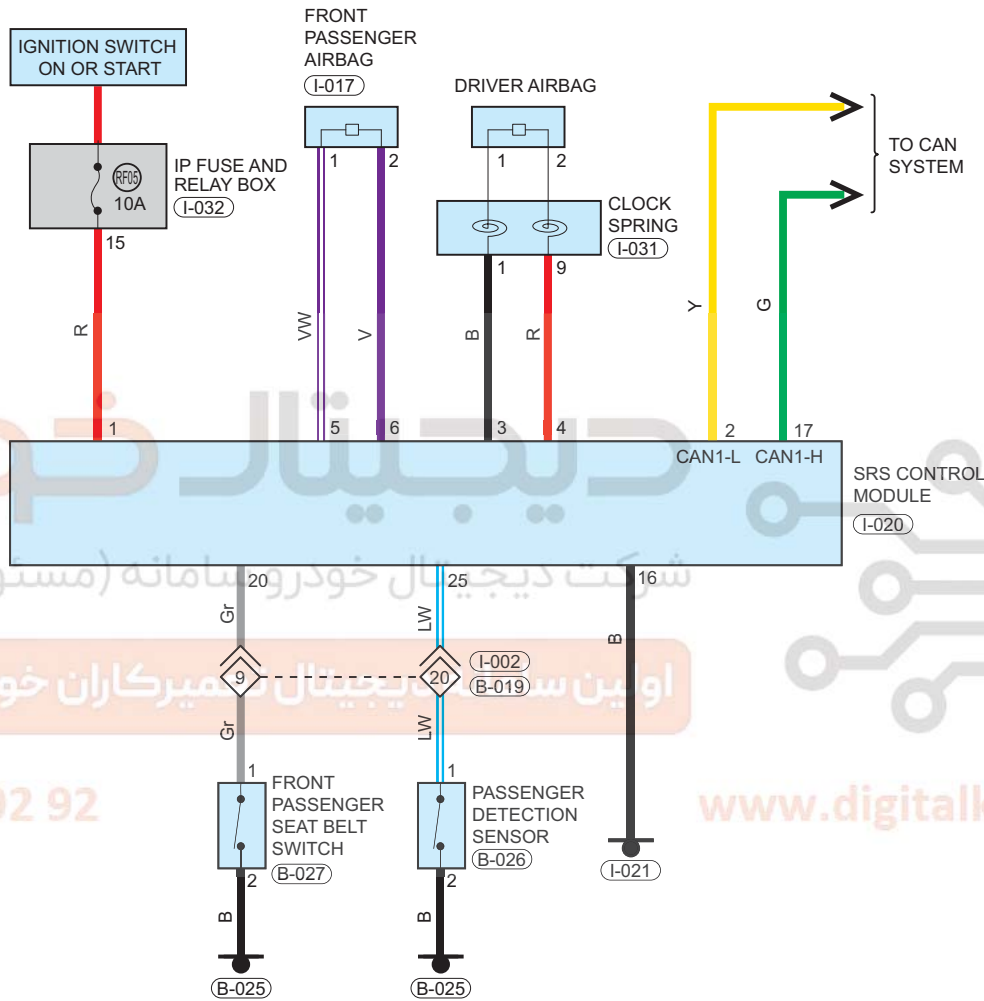

Supplemental Restraint System

Circuit Diagram (Page 1 of 1)

02 09 52 99 92 92

www.digitalkhodro.com