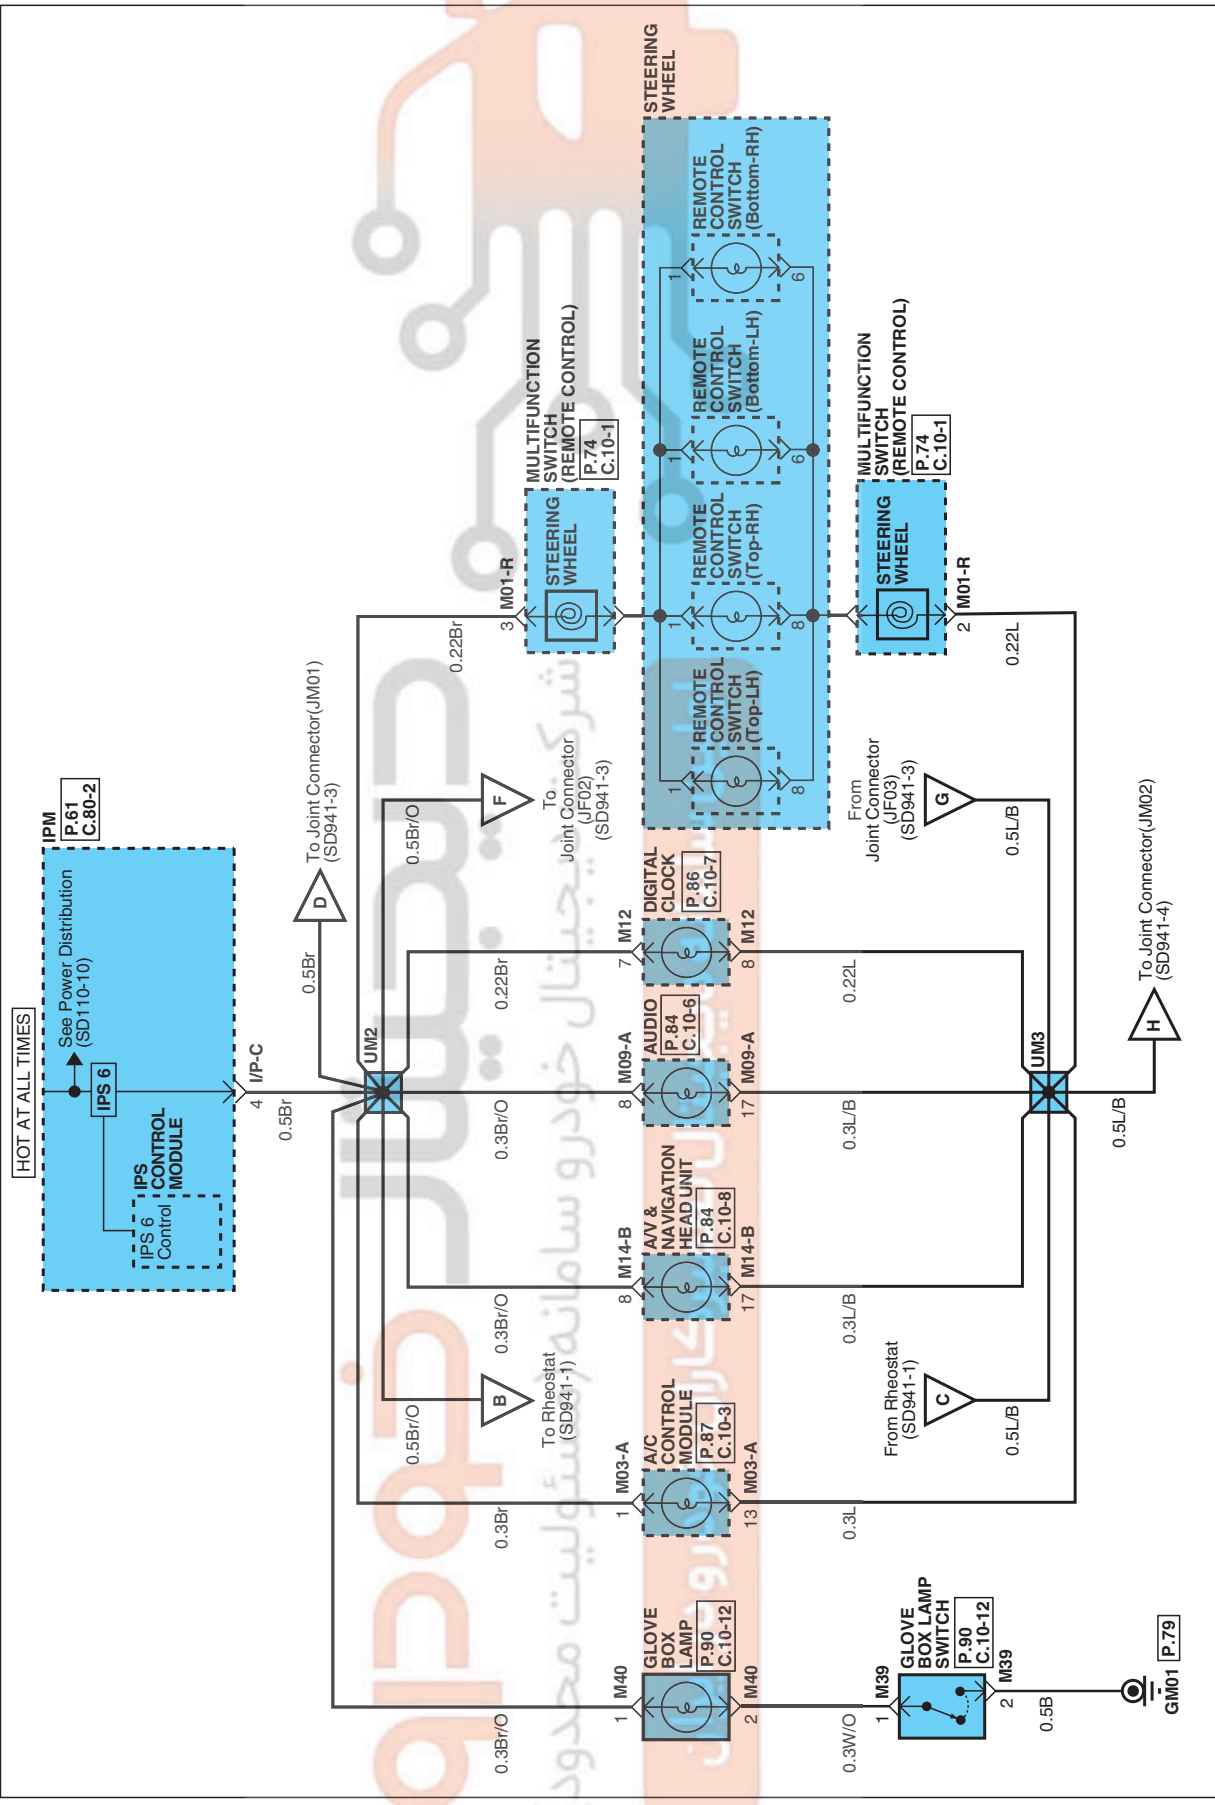

ILLUMINATIONS E01BF532

Illuminations (1)

SD941-1

EVGSD1294TAL

ILLUMINATIONS

Illuminations (2)

SD941-2

ILLUMINATIONS

Illuminations (3)

SD941-3

TABLE

Switch	A	B	C
Ventilator Seat	●	●	*
Seat Warmer	●	●	●
Steering Wheel Heated	●	*	*
Front-Rear Parking	●	*	*
Rear Parking	*	*	*
SPMS	●	*	*
EPB	●	*	*

●:With * :W/O

From IPS 6 (SD941-2)

TO UMS (SD941-2)

EVGSD12941CL

ILLUMINATIONS

Illuminations (4)

SD941-4