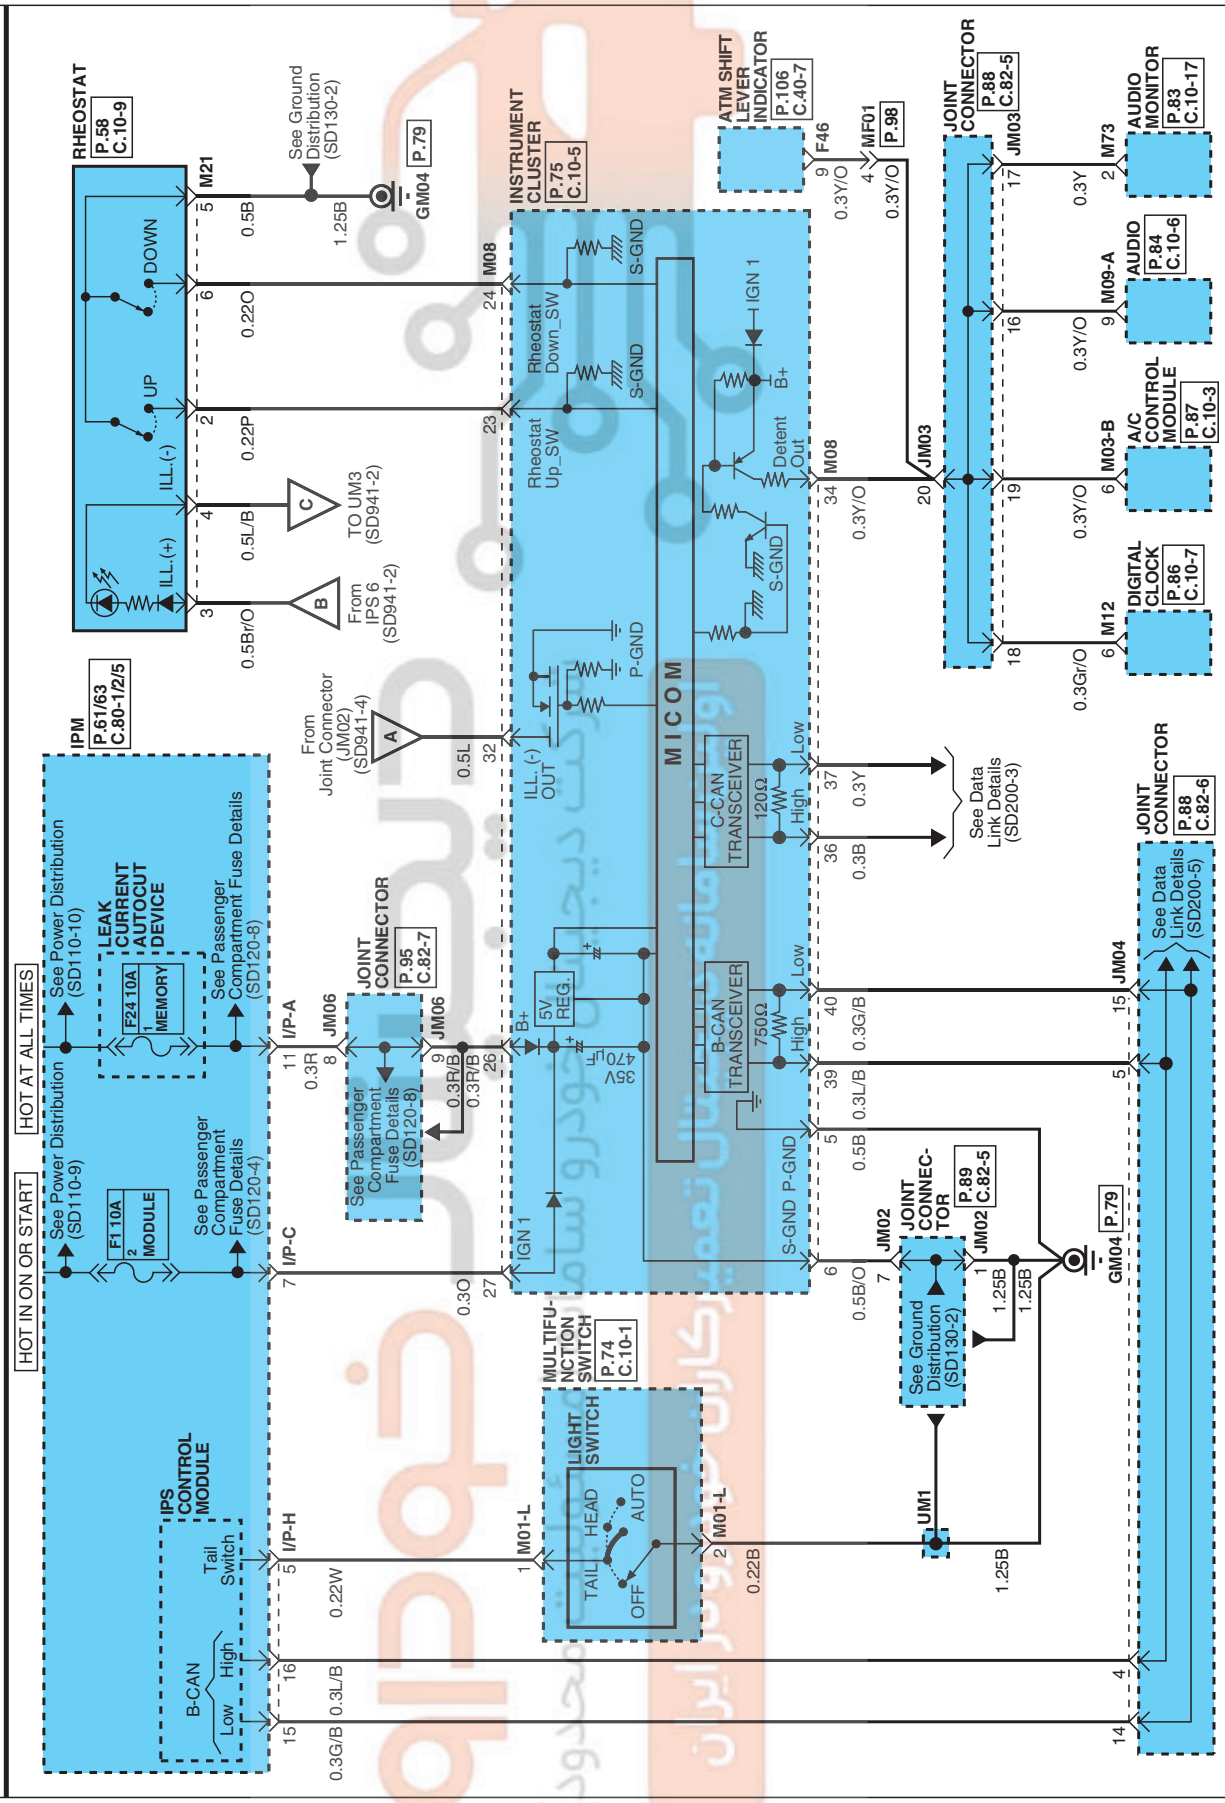

ILLUMINATIONS E01BF532

Illuminations (1)

SD941-1

EVGSD1294TAL

ILLUMINATIONS

Illuminations (2)

SD941-2

ILLUMINATIONS

Illuminations (3)

SD941-3

TABLE

Switch	A	B	C
Ventilator Seat	●	●	*
Seat Warmer	●	●	●
Steering Wheel Heated	●	*	*
Front-Rear Parking	●	*	*
Rear Parking	*	*	*
SPMS	●	*	*
EPB	●	*	*

●:With * :W/O

From IPS 6 (SD941-2)

TO UMS (SD941-2)

EVGSD12941CL

ILLUMINATIONS

Illuminations (4)

SD941-4