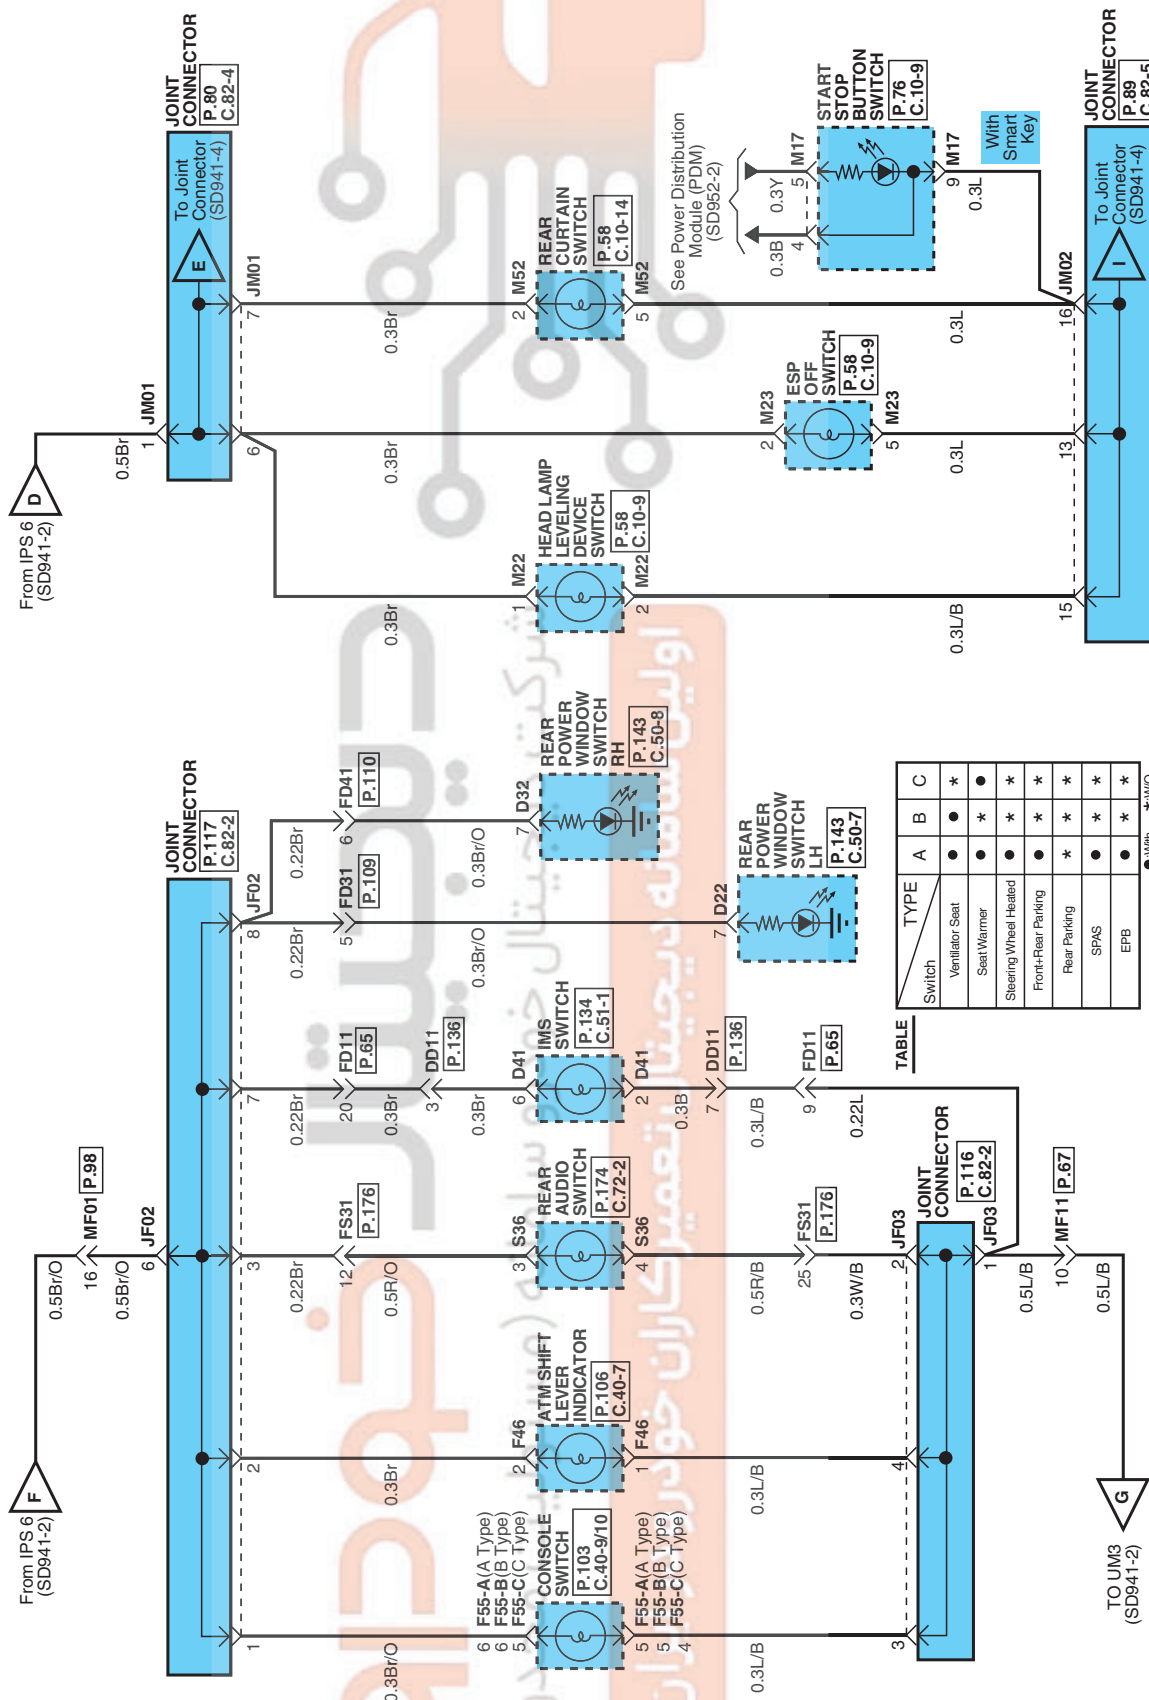

ILLUMINATIONS E01BF532

Illuminations (1)

SD941-1

EVGSD1294TAL

ILLUMINATIONS

Illuminations (2)

SD941-2

ILLUMINATIONS

Illuminations (3)

SD941-3

TABLE

Switch	A	B	C
Ventilator Seat	●	●	*
Seat Warmer	●	●	●
Steering Wheel Heated	●	*	*
Front-Rear Parking	●	*	*
Rear Parking	*	*	*
SPMS	●	*	*
EPB	●	*	*

●:With * :W/O

From IPS 6 (SD941-2)

TO UMS (SD941-2)

EVGSD12941CL

ILLUMINATIONS

Illuminations (4)

SD941-4