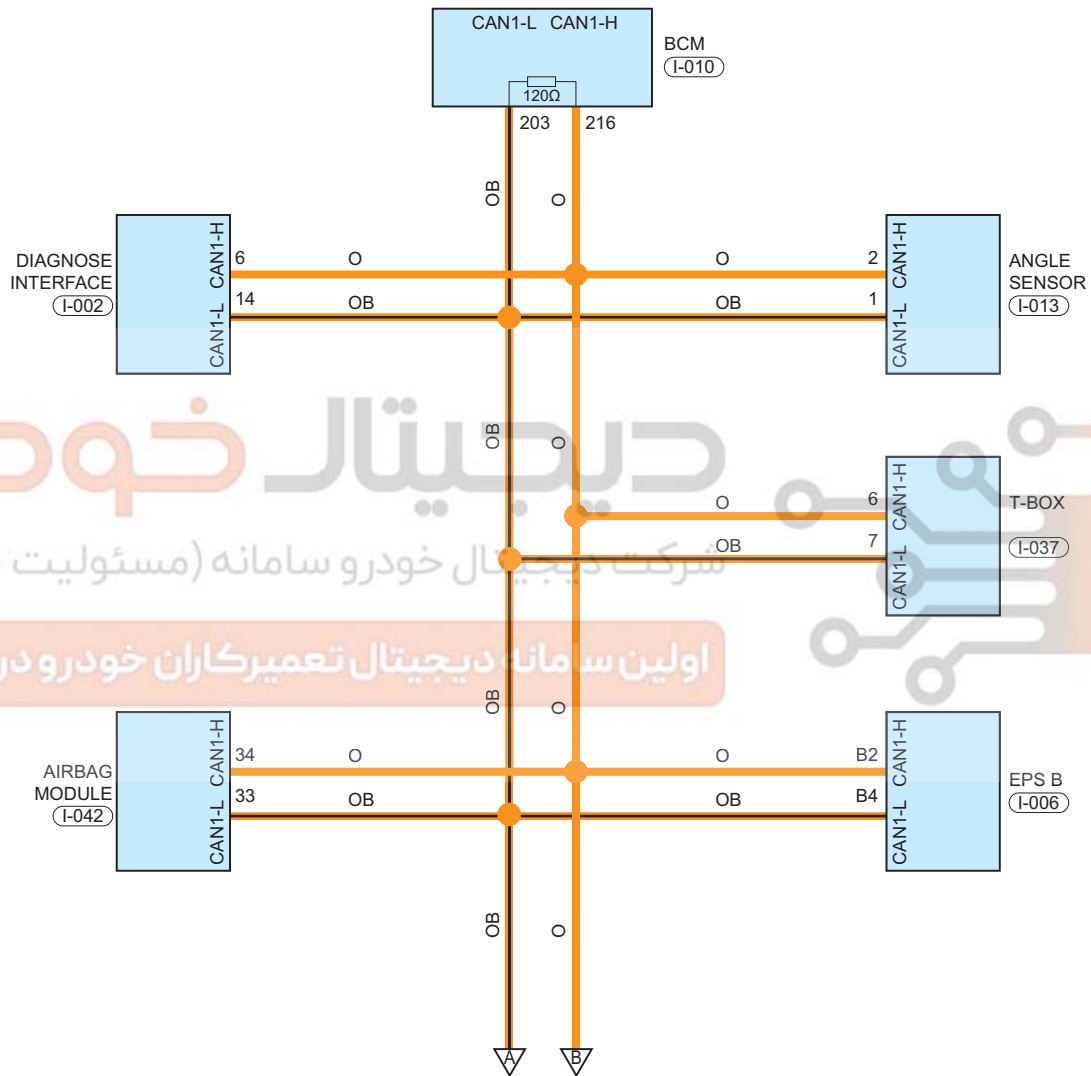

CAN System

Circuit Diagram (Page 1 of 4)

09

Parts Location

Connector Code	See Page	Connector Code	See Page	Connector Code	See Page
I-010	08-23	I-002	08-23	I-013	08-23
I-037	08-23	I-006	08-23	I-042	08-23

Form of Connector

Circuit Diagram (Page 2 of 4)

09

CAE002001

Parts Location

Connector Code	See Page	Connector Code	See Page	Connector Code	See Page
B-034	08-36	Q-054	08-10	Q-004	08-10
Q-014	08-10	Q-013	08-10	Q-025	08-10

Location of Junction Connector