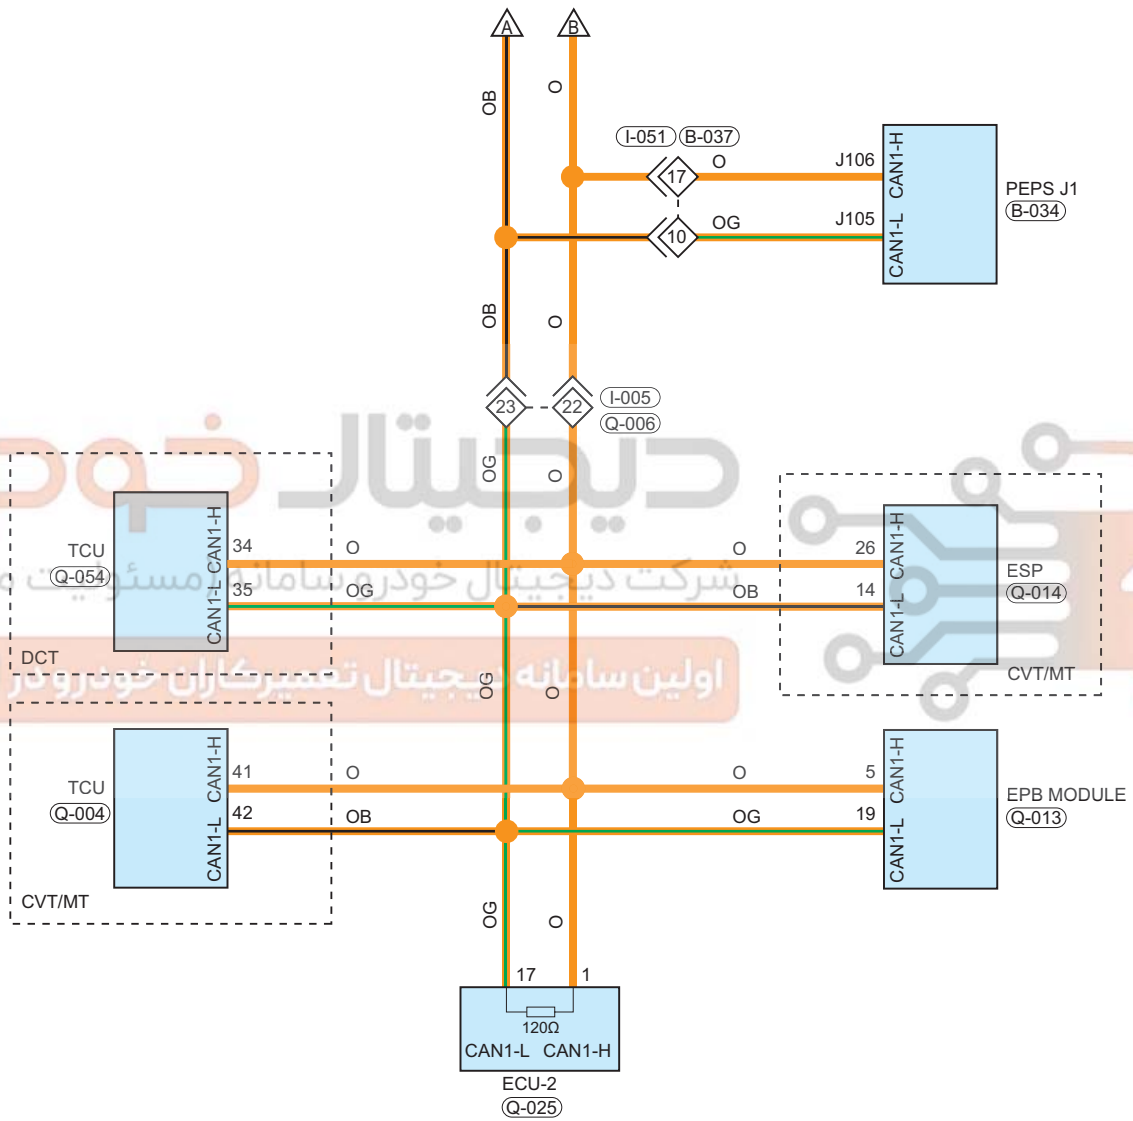

CAN System

Circuit Diagram (Page 1 of 4)

09

Parts Location

Connector Code	See Page	Connector Code	See Page	Connector Code	See Page
I-010	08-23	I-002	08-23	I-013	08-23
I-037	08-23	I-006	08-23	I-042	08-23

Form of Connector

Circuit Diagram (Page 2 of 4)

09

CAE002001

Parts Location

Connector Code	See Page	Connector Code	See Page	Connector Code	See Page
B-034	08-36	Q-054	08-10	Q-004	08-10
Q-014	08-10	Q-013	08-10	Q-025	08-10

Location of Junction Connector

Connector Code	See Page	Connector Code	See Page	Connector Code	See Page
I-051, B-037	08-23, 08-36	I-005, Q-006	08-23, 08-10		

Form of Connector

Connector Code	See Page	Connector Code	See Page	Connector Code	See Page
B-034	12-8	Q-054	12-17	Q-004	12-17
Q-014	12-17	Q-013	12-17	Q-025	12-17
I-051, B-037	12-4, 12-8	I-005, Q-006	12-4, 12-17		