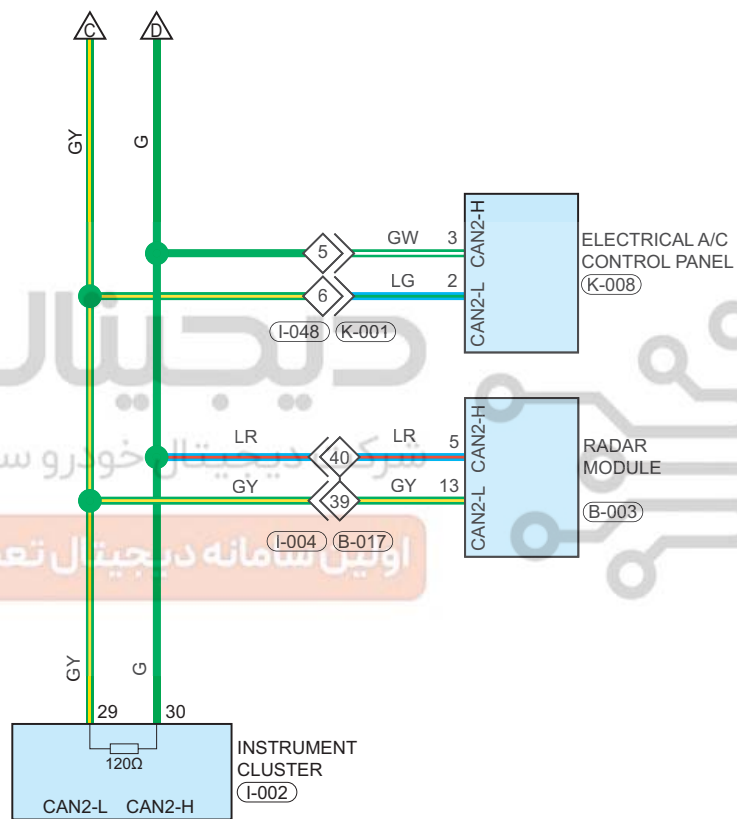

Circuit Diagram (Page 4 of 4)

09

CAE004001