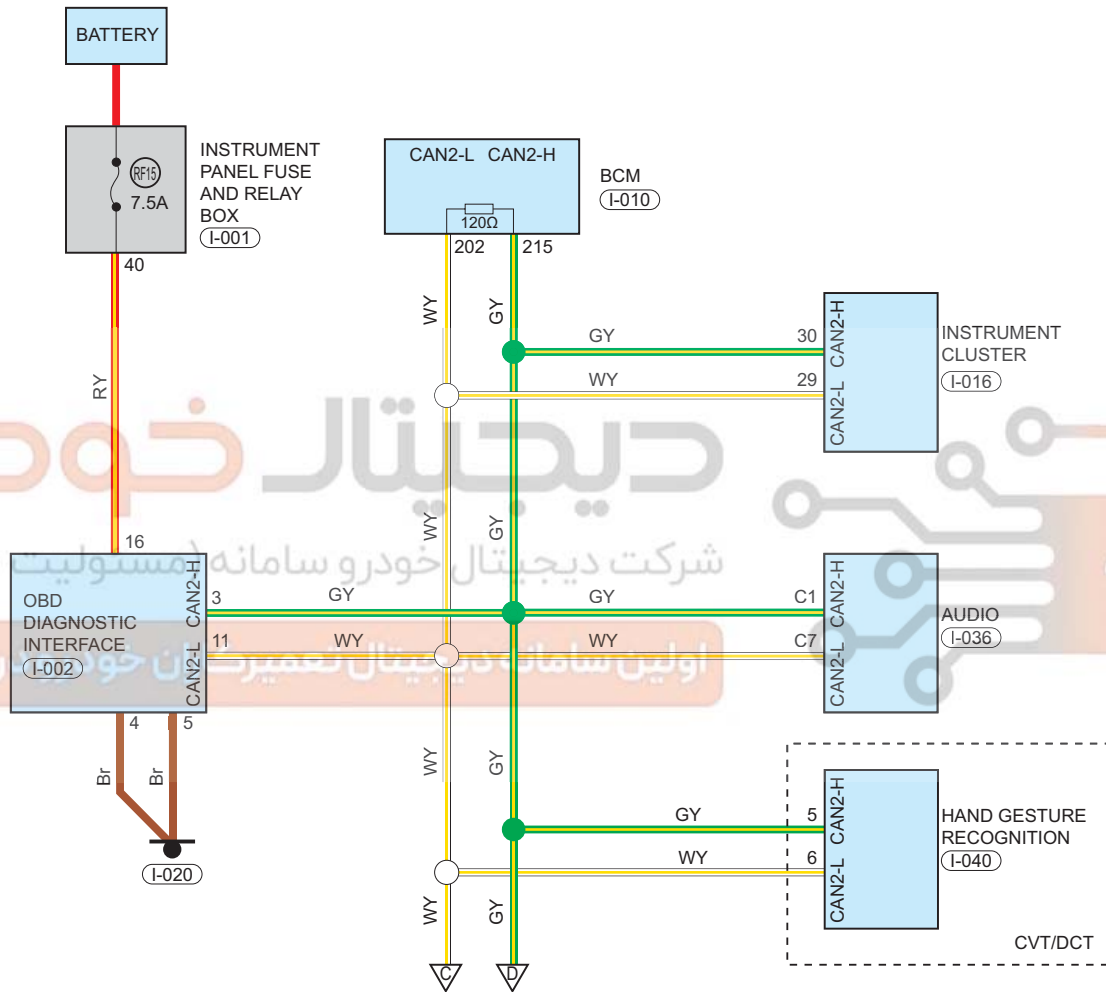

CAN System

Circuit Diagram (Page 1 of 4)

09

Parts Location

Connector Code	See Page	Connector Code	See Page	Connector Code	See Page
I-010	08-23	I-002	08-23	I-013	08-23
I-037	08-23	I-006	08-23	I-042	08-23

Form of Connector

Circuit Diagram (Page 2 of 4)

09

CAE002001

Parts Location

Connector Code	See Page	Connector Code	See Page	Connector Code	See Page
B-034	08-36	Q-054	08-10	Q-004	08-10
Q-014	08-10	Q-013	08-10	Q-025	08-10

Location of Junction Connector

Connector Code	See Page	Connector Code	See Page	Connector Code	See Page
I-051, B-037	08-23, 08-36	I-005, Q-006	08-23, 08-10		

Form of Connector

Connector Code	See Page	Connector Code	See Page	Connector Code	See Page
B-034	12-8	Q-054	12-17	Q-004	12-17
Q-014	12-17	Q-013	12-17	Q-025	12-17
I-051, B-037	12-4, 12-8	I-005, Q-006	12-4, 12-17		

دیجیتال خودرو

شرکت دیجیتال خودرو سامانه (مسئولیت محدود)

اولین سامانه دیجیتال تعمیرکاران خودرو در ایران

Circuit Diagram (Page 3 of 4)

09

CAE003001

Parts Location

Connector Code	See Page	Connector Code	See Page	Connector Code	See Page
I-001	08-23	I-010	08-23	I-016	08-23
I-002	08-23	I-020	08-23	I-040	08-23
I-036	08-23				