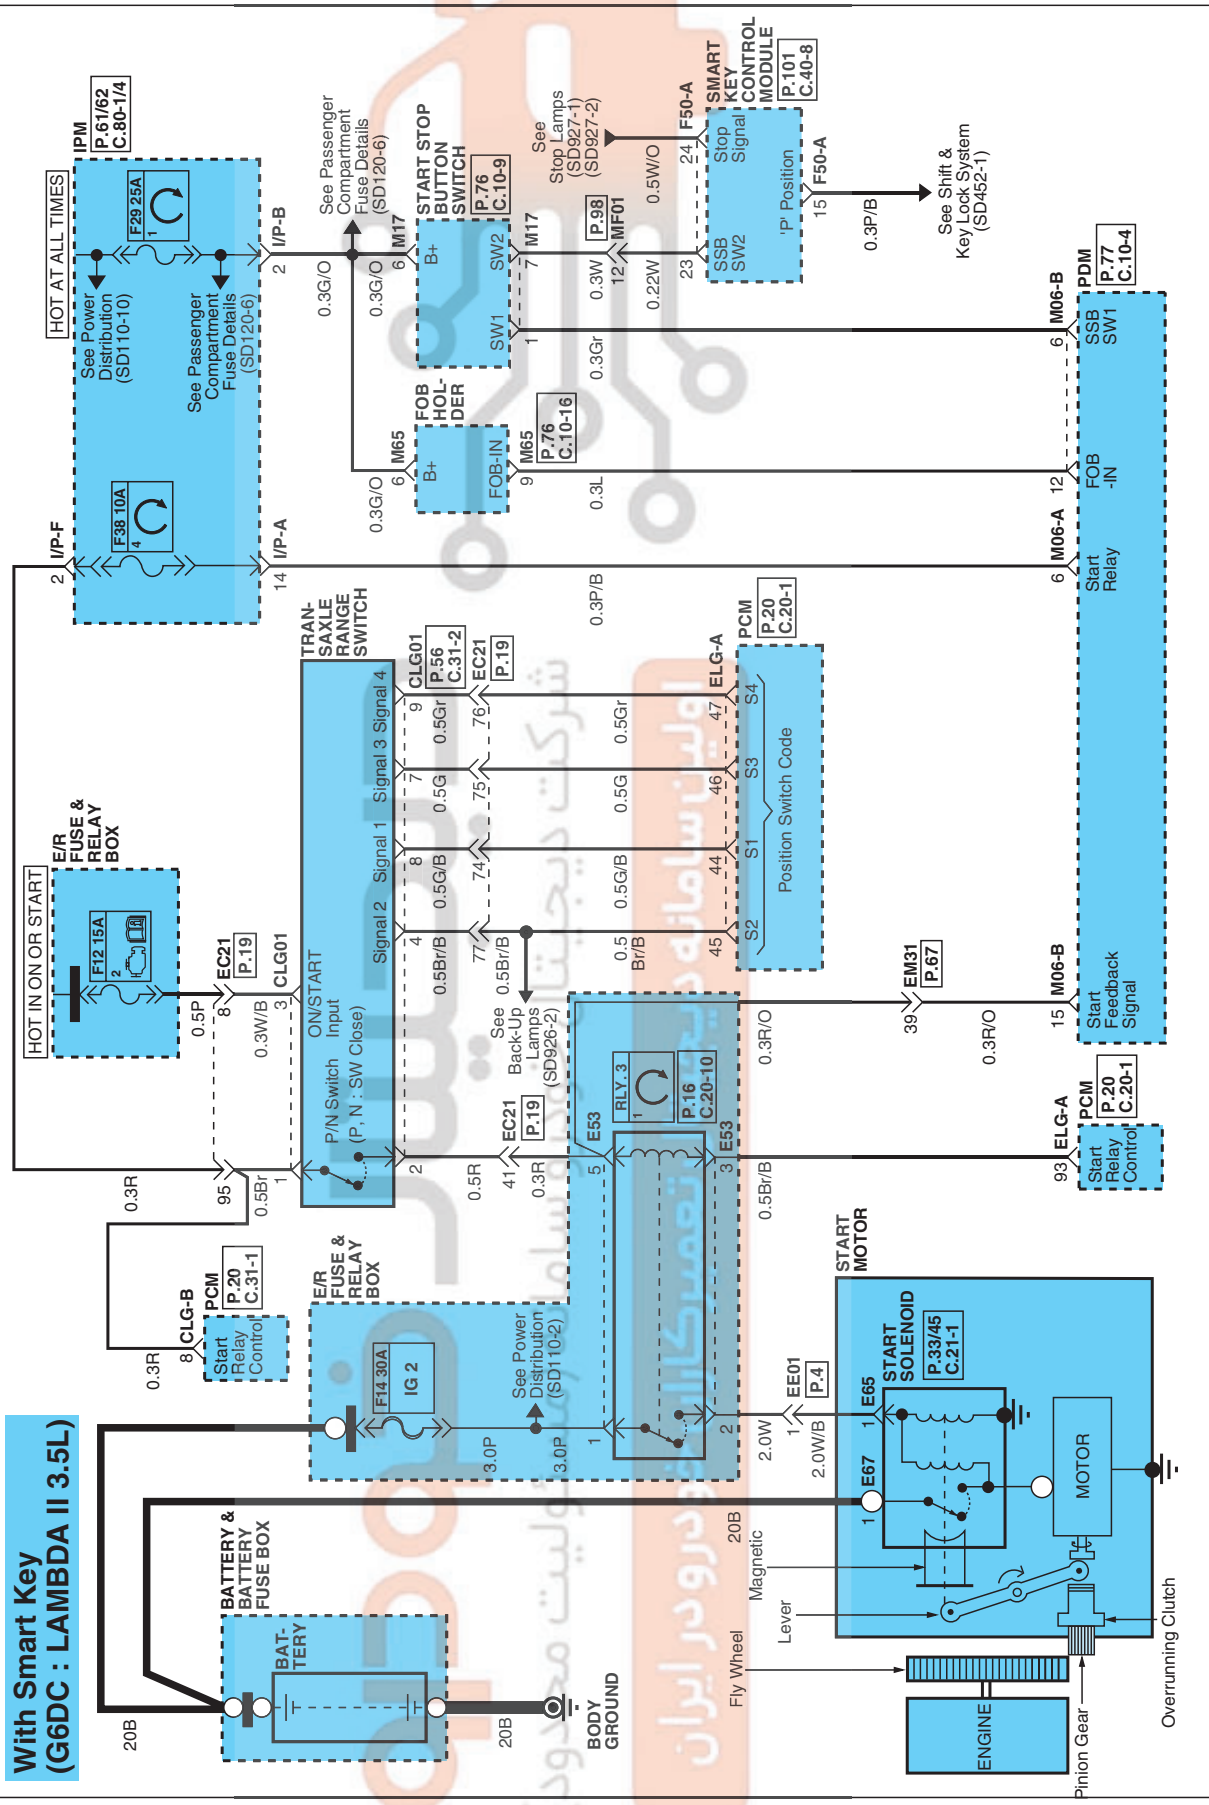

### STARTING SYSTEM

#### Starting System (4)

**With Smart Key  
(G6DC : LAMBDA II 3.5L)**

SD360-4

EVGSD12360DL