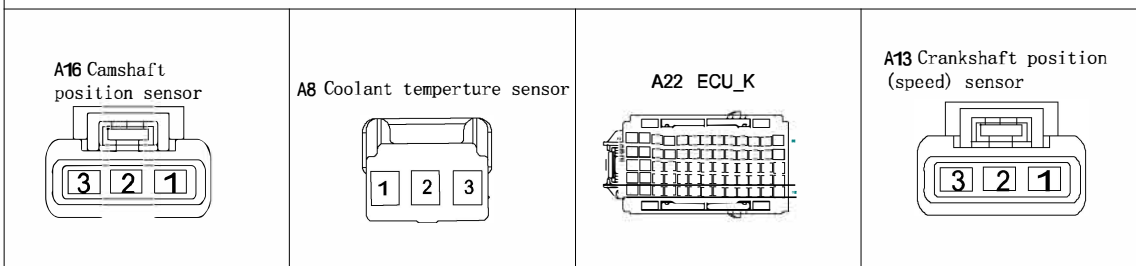

Engine ECU system-2

D-2

Engine ECU system-3

D-3

Engine ECU system-4

D-4

A14 Electronically controlled throttle body

A11 Intake pressure temperature sensor

Engine ECU system-10

D-10

Engine ECU system-12

D-12

Component location index

Component code	Component name
A2	Ignition switch 1
A3	Ignition switch 2
A4	Ignition switch 3
A5	Ignition switch 4
A6	Front oxygen sensor
A7	Carbon canister solenoid valve
A8	Coolant temperature sensor
A11	Intake air temperature sensor
A13	Speed sensor
A14	Electronic throttle valve
A15	Knock sensor
A16	Phase sensor
A17	Fuel injector 4
A18	Fuel injector 3
A19	Fuel injector 2
A20	Fuel injector 1
A21	OCV valve
A24	Engine ECU
M19	Accelerator pedal
F33	Rear oxygen sensor
M19	Accelerator pedal
F10	Fuel pump
E04	Radiator fan
M51	Clutch switch
E25	Loudspeaker
M35	Clock spring
B04	Compressor