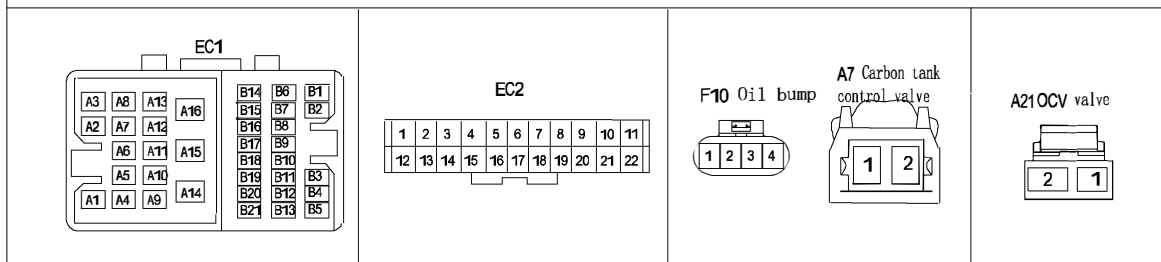

Engine ECU system-6

D-6