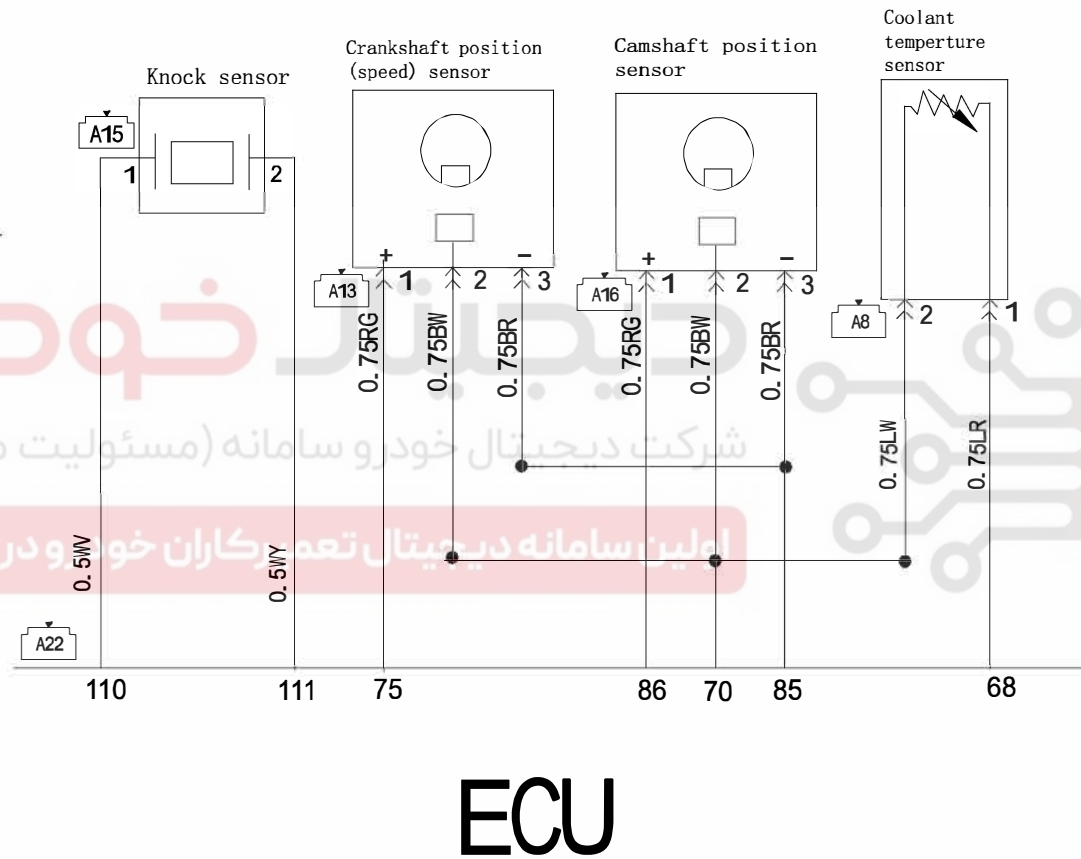

Engine ECU system-2

D-2

Engine ECU system-3

D-3

Engine ECU system-4

D-4

A14 Electronically controlled throttle body

A11 Intake pressure temperature sensor

Engine ECU system-5

D-5

ECU

Engine ECU system-6

D-6

Engine ECU system-7

D-7

A17 Injector 4#

Engine ECU system-10

D-10

Engine ECU system-12

D-12

Component location index

Component code	Component name
A2	Ignition switch 1
A3	Ignition switch 2
A4	Ignition switch 3
A5	Ignition switch 4
A6	Front oxygen sensor
A7	Carbon canister solenoid valve
A8	Coolant temperature sensor
A11	Intake air temperature sensor
A13	Speed sensor
A14	Electronic throttle valve
A15	Knock sensor
A16	Phase sensor
A17	Fuel injector 4
A18	Fuel injector 3
A19	Fuel injector 2
A20	Fuel injector 1
A21	OCV valve
A24	Engine ECU
M19	Accelerator pedal
F33	Rear oxygen sensor
M19	Accelerator pedal
F10	Fuel pump
E04	Radiator fan
M51	Clutch switch
E25	Loudspeaker
M35	Clock spring
B04	Compressor