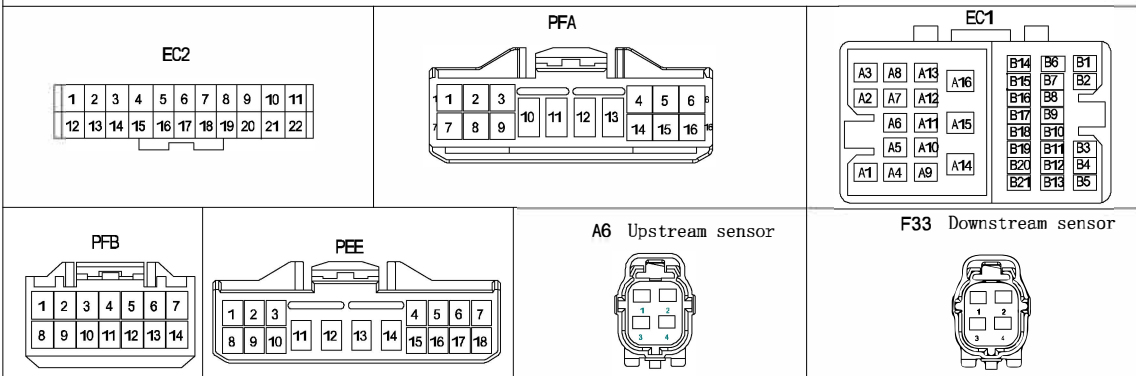

Engine ECU system-2

D-2

Engine ECU system-3

D-3

Engine ECU system-4

D-4

A14 Electronically controlled throttle body

A11 Intake pressure temperature sensor

Engine ECU system-5

D-5

ECU

Engine ECU system-6

D-6

Engine ECU system-7

D-7

A17 Injector 4#

Engine ECU system-10

D-10

Engine ECU system-12

D-12

Component location index

Component code	Component name
A2	Ignition switch 1
A3	Ignition switch 2
A4	Ignition switch 3
A5	Ignition switch 4
A6	Front oxygen sensor
A7	Carbon canister solenoid valve
A8	Coolant temperature sensor
A11	Intake air temperature sensor
A13	Speed sensor
A14	Electronic throttle valve
A15	Knock sensor
A16	Phase sensor
A17	Fuel injector 4
A18	Fuel injector 3
A19	Fuel injector 2
A20	Fuel injector 1
A21	OCV valve
A24	Engine ECU
M19	Accelerator pedal
F33	Rear oxygen sensor
M19	Accelerator pedal
F10	Fuel pump
E04	Radiator fan
M51	Clutch switch
E25	Loudspeaker
M35	Clock spring
B04	Compressor