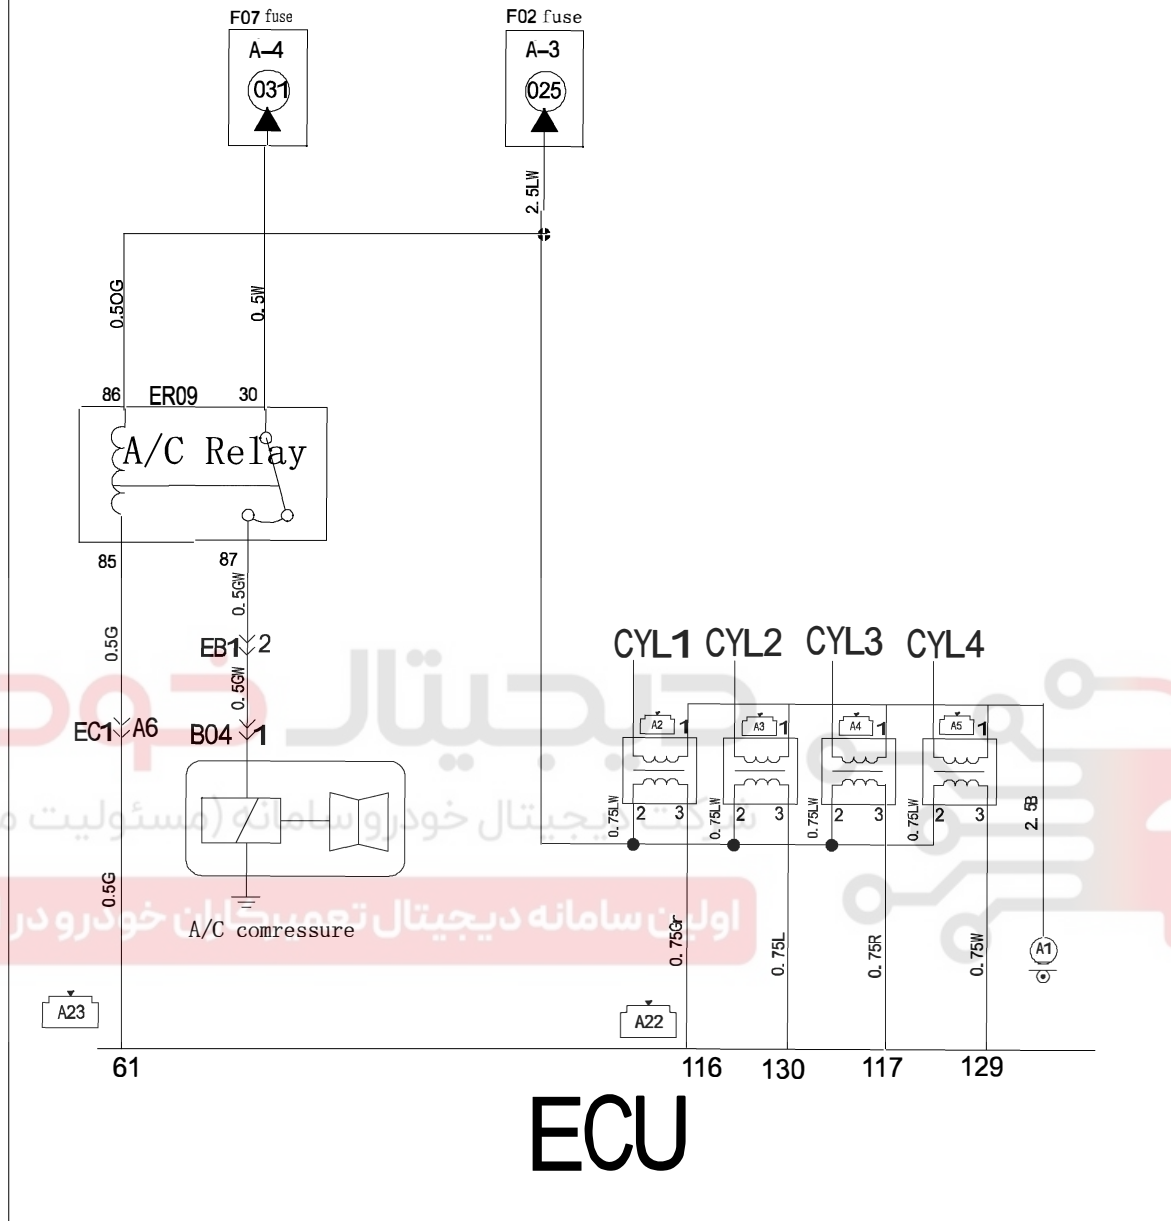

Engine ECU system-8

D-8