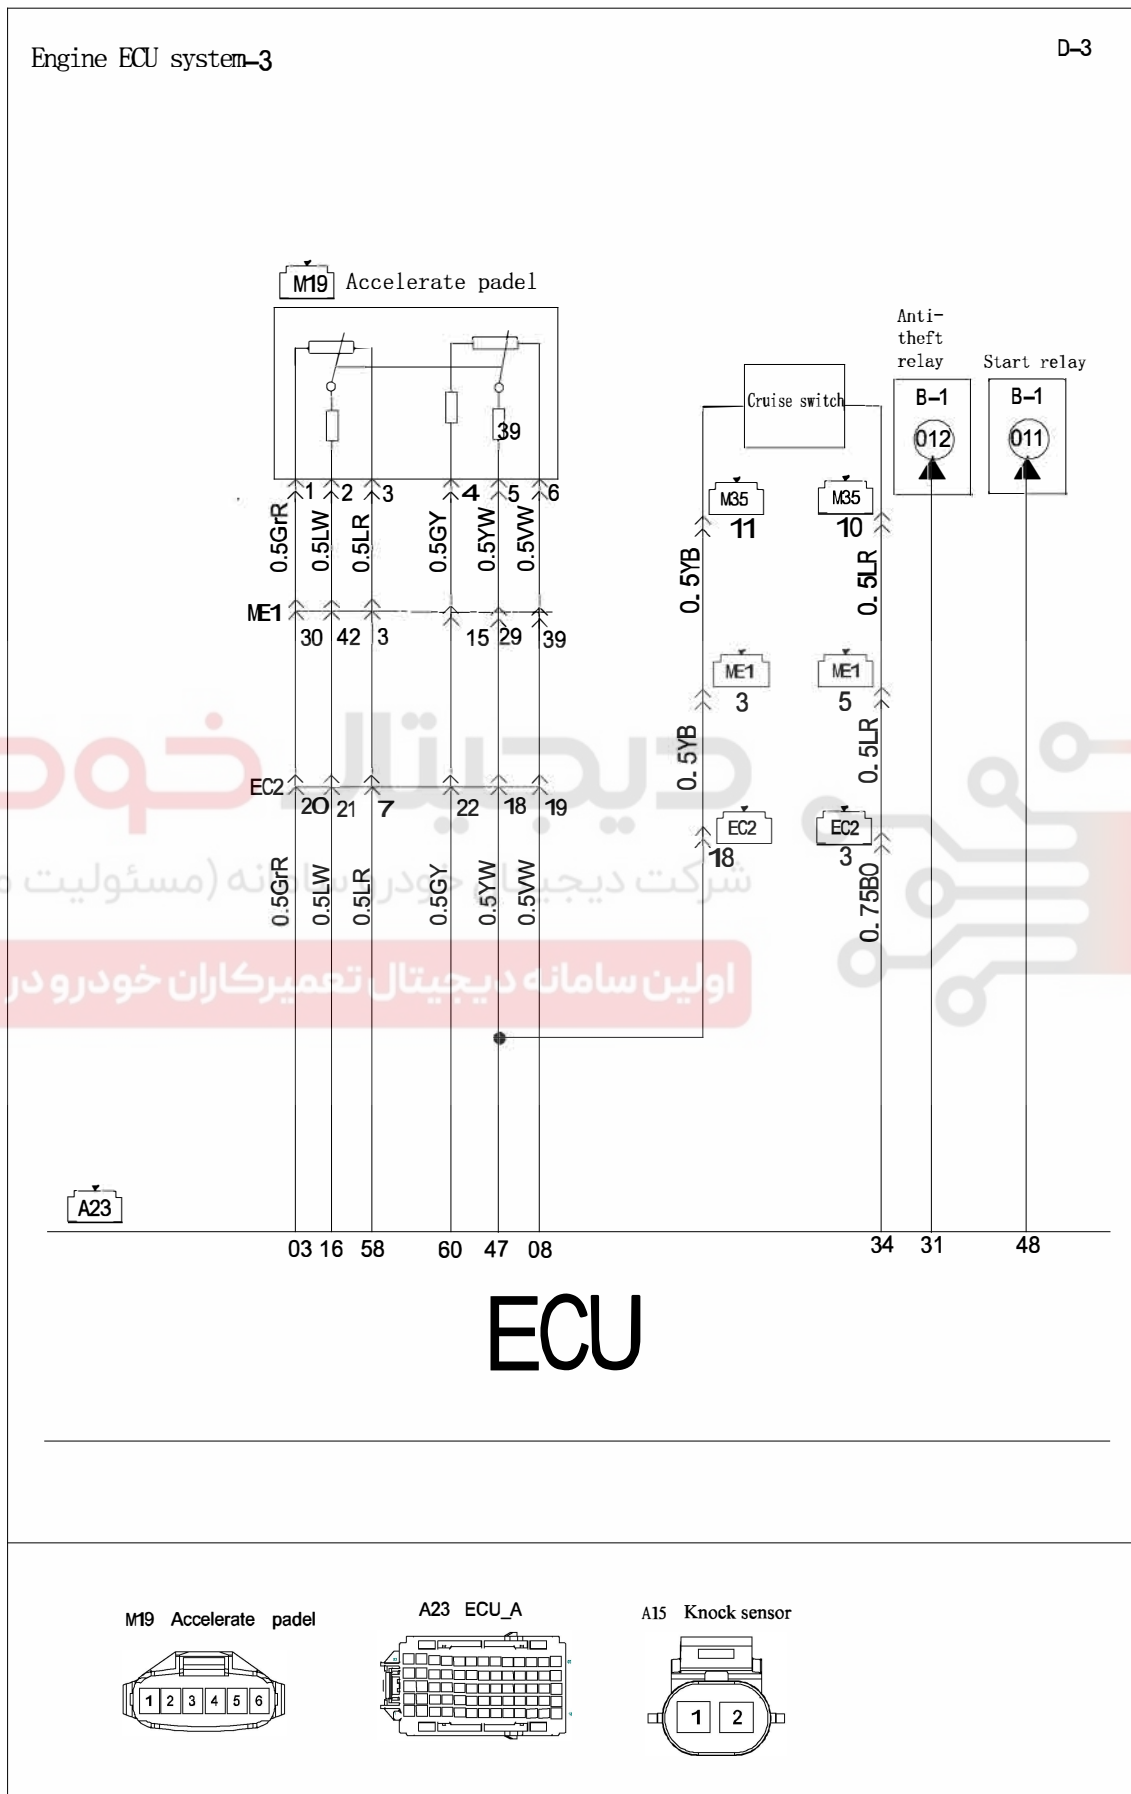

Engine ECU system-2

D-2

Engine ECU system-3

D-3

Engine ECU system-4

D-4

A14 Electronically controlled throttle body

A11 Intake pressure temperature sensor

Engine ECU system-5

D-5

ECU

Engine ECU system-6

D-6

Engine ECU system-7

D-7

A17 Injector 4#

Engine ECU system-10

D-10

Engine ECU system-12

D-12

Component location index

Component code	Component name
A2	Ignition switch 1
A3	Ignition switch 2
A4	Ignition switch 3
A5	Ignition switch 4
A6	Front oxygen sensor
A7	Carbon canister solenoid valve
A8	Coolant temperature sensor
A11	Intake air temperature sensor
A13	Speed sensor
A14	Electronic throttle valve
A15	Knock sensor
A16	Phase sensor
A17	Fuel injector 4
A18	Fuel injector 3
A19	Fuel injector 2
A20	Fuel injector 1
A21	OCV valve
A24	Engine ECU
M19	Accelerator pedal
F33	Rear oxygen sensor
M19	Accelerator pedal
F10	Fuel pump
E04	Radiator fan
M51	Clutch switch
E25	Loudspeaker
M35	Clock spring
B04	Compressor