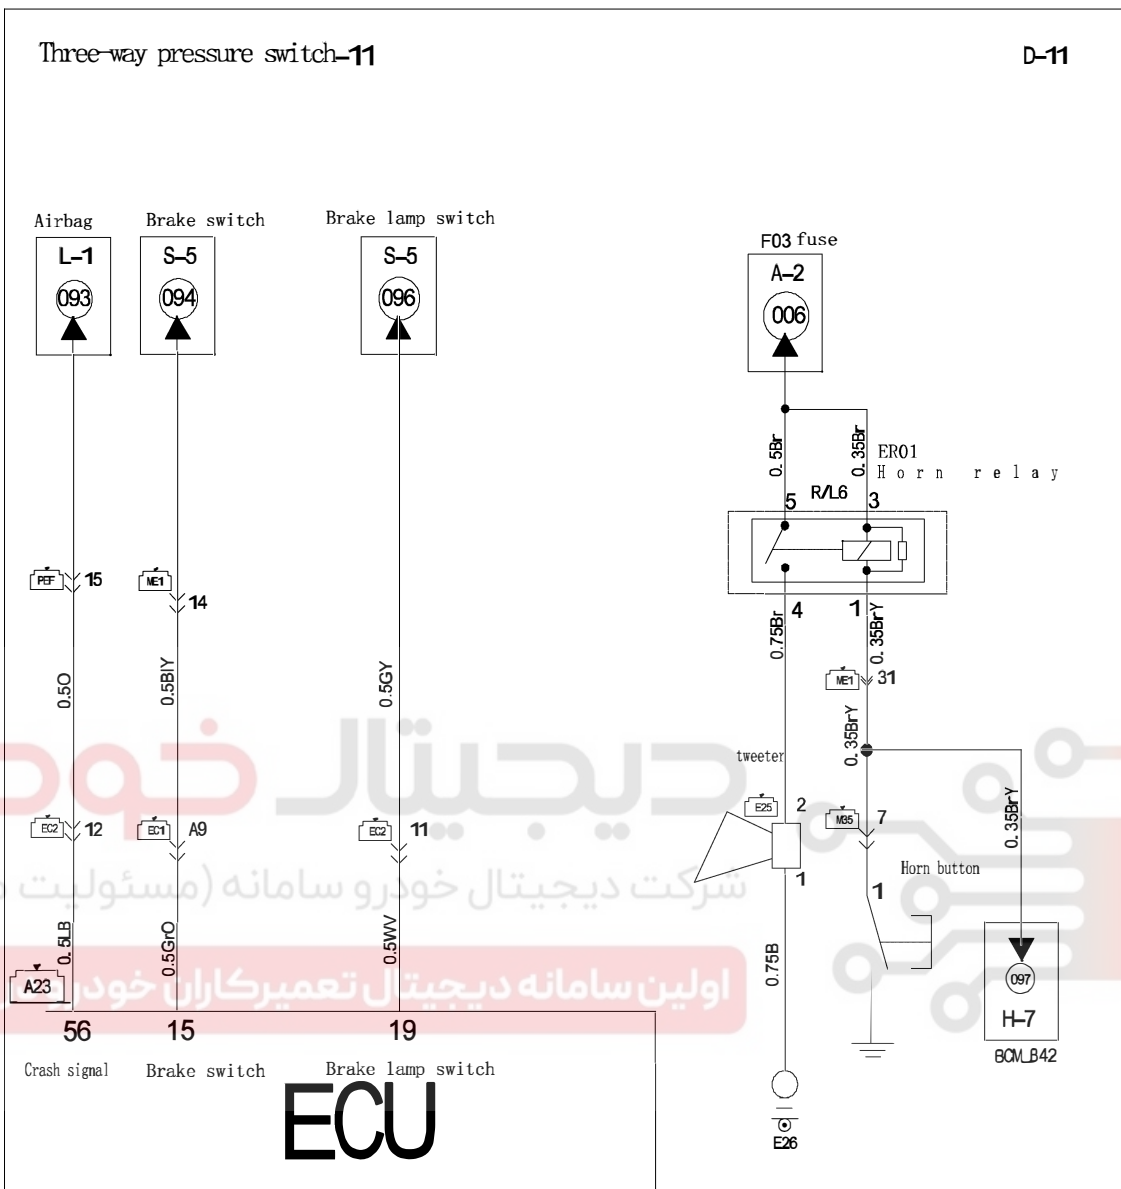

Engine ECU system-2

D-2

Engine ECU system-3

D-3

Engine ECU system-4

D-4

A14 Electronically controlled throttle body

A11 Intake pressure temperature sensor

Engine ECU system-5

D-5

ECU

Engine ECU system-6

D-6

Engine ECU system-7

D-7

A17 Injector 4#

Engine ECU system-10

D-10

Engine ECU system-12

D-12

Component location index

Component code	Component name
A2	Ignition switch 1
A3	Ignition switch 2
A4	Ignition switch 3
A5	Ignition switch 4
A6	Front oxygen sensor
A7	Carbon canister solenoid valve
A8	Coolant temperature sensor
A11	Intake air temperature sensor
A13	Speed sensor
A14	Electronic throttle valve
A15	Knock sensor
A16	Phase sensor
A17	Fuel injector 4
A18	Fuel injector 3
A19	Fuel injector 2
A20	Fuel injector 1
A21	OCV valve
A24	Engine ECU
M19	Accelerator pedal
F33	Rear oxygen sensor
M19	Accelerator pedal
F10	Fuel pump
E04	Radiator fan
M51	Clutch switch
E25	Loudspeaker
M35	Clock spring
B04	Compressor