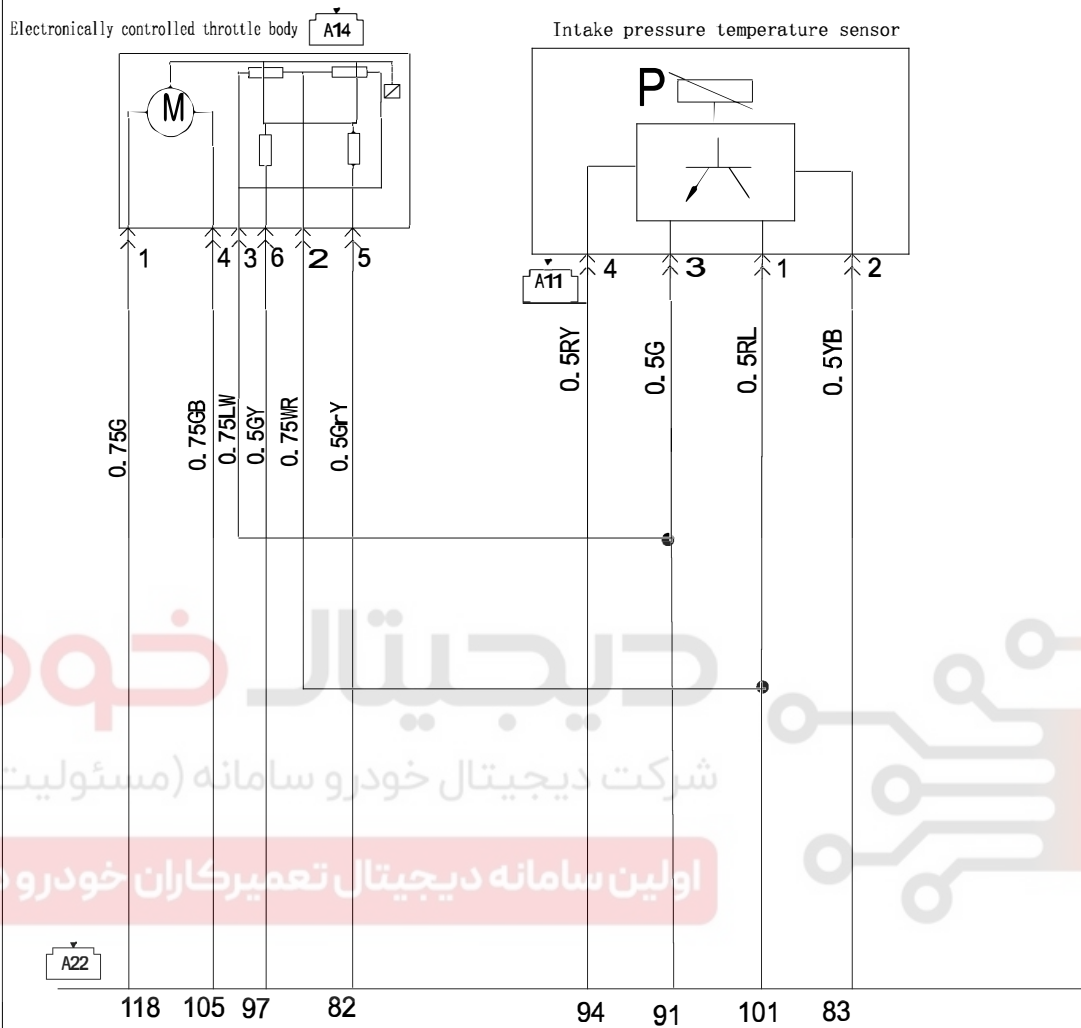

Engine ECU system-2

D-2

Engine ECU system-3

D-3

Engine ECU system-4

D-4

A14 Electronically controlled throttle body

A11 Intake pressure temperature sensor

Engine ECU system-5

D-5

ECU

Engine ECU system-6

D-6

Engine ECU system-7

D-7

A17 Injector 4#

Engine ECU system-10

D-10

Engine ECU system-12

D-12

Component location index

Component code	Component name
A2	Ignition switch 1
A3	Ignition switch 2
A4	Ignition switch 3
A5	Ignition switch 4
A6	Front oxygen sensor
A7	Carbon canister solenoid valve
A8	Coolant temperature sensor
A11	Intake air temperature sensor
A13	Speed sensor
A14	Electronic throttle valve
A15	Knock sensor
A16	Phase sensor
A17	Fuel injector 4
A18	Fuel injector 3
A19	Fuel injector 2
A20	Fuel injector 1
A21	OCV valve
A24	Engine ECU
M19	Accelerator pedal
F33	Rear oxygen sensor
M19	Accelerator pedal
F10	Fuel pump
E04	Radiator fan
M51	Clutch switch
E25	Loudspeaker
M35	Clock spring
B04	Compressor