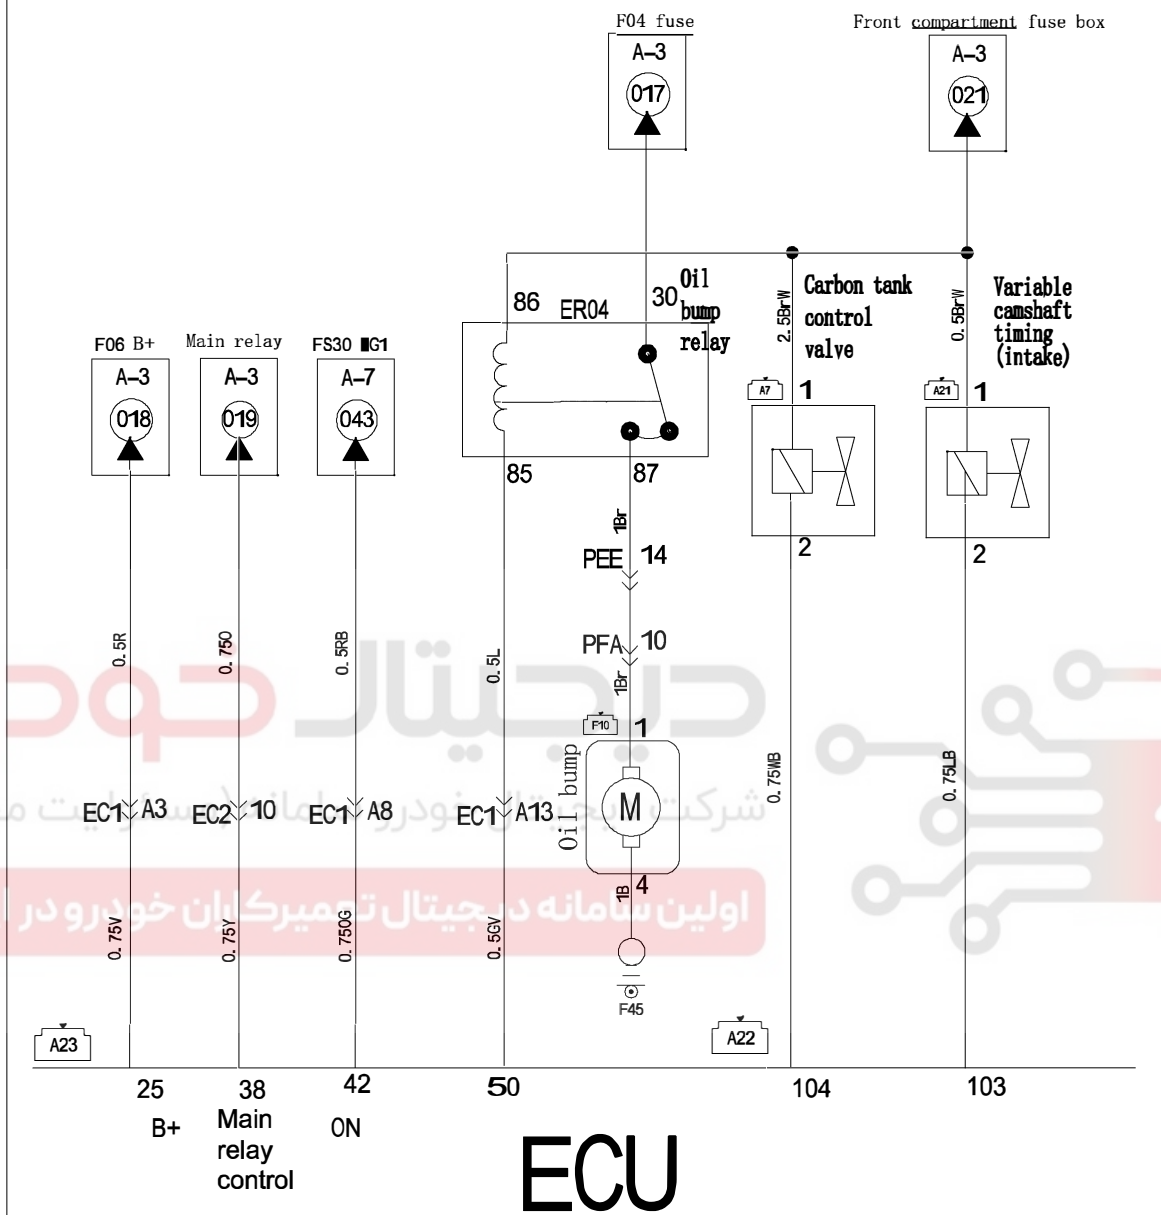

Engine ECU system-2

D-2

Engine ECU system-3

D-3

Engine ECU system-4

D-4

A14 Electronically controlled throttle body

A11 Intake pressure temperature sensor

Engine ECU system-5

D-5

ECU

Engine ECU system-6

D-6

Engine ECU system-7

D-7

A17 Injector 4#

A18 Injector 3#

A19 Injector 2#

A20 Injector 1#

Engine ECU system-8

D-8

Engine ECU system-9

D-9

دیجیتال خودرو
شرکت دیجیتال خودرو سامانه (مسئولیت محدود)
پلین سامانه دیجیتال تعمیراتی خودرو در ایران

Engine ECU system-10

D-10

Engine ECU system-12

D-12

Component location index

Component code	Component name
A2	Ignition switch 1
A3	Ignition switch 2
A4	Ignition switch 3
A5	Ignition switch 4
A6	Front oxygen sensor
A7	Carbon canister solenoid valve
A8	Coolant temperature sensor
A11	Intake air temperature sensor
A13	Speed sensor
A14	Electronic throttle valve
A15	Knock sensor
A16	Phase sensor
A17	Fuel injector 4
A18	Fuel injector 3
A19	Fuel injector 2
A20	Fuel injector 1
A21	OCV valve
A24	Engine ECU
M19	Accelerator pedal
F33	Rear oxygen sensor
M19	Accelerator pedal
F10	Fuel pump
E04	Radiator fan
M51	Clutch switch
E25	Loudspeaker
M35	Clock spring
B04	Compressor