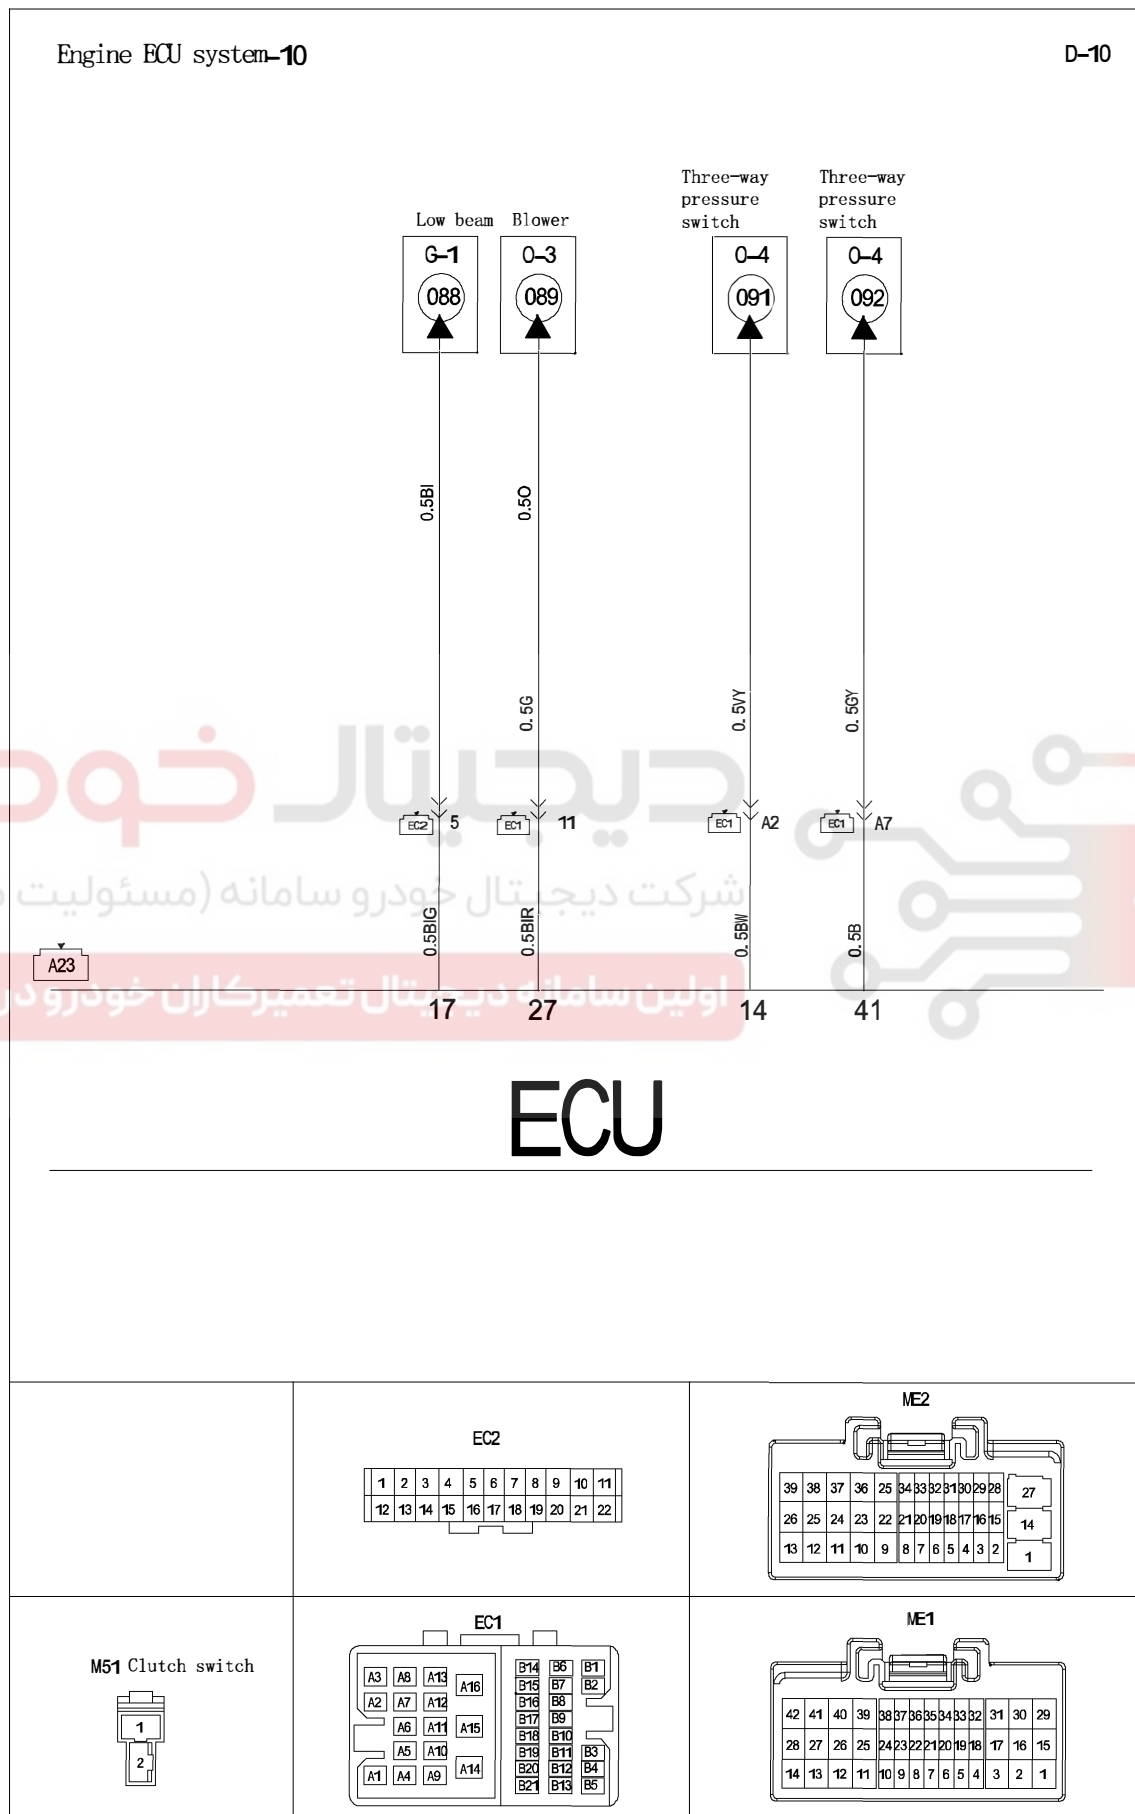

Engine ECU system-2

D-2

Engine ECU system-3

D-3

Engine ECU system-4

D-4

A14 Electronically controlled throttle body

A11 Intake pressure temperature sensor

Engine ECU system-5

D-5

ECU

Engine ECU system-6

D-6

Engine ECU system-7

D-7

A17 Injector 4#

Engine ECU system-10

D-10

Engine ECU system-12

D-12

Component location index

Component code	Component name
A2	Ignition switch 1
A3	Ignition switch 2
A4	Ignition switch 3
A5	Ignition switch 4
A6	Front oxygen sensor
A7	Carbon canister solenoid valve
A8	Coolant temperature sensor
A11	Intake air temperature sensor
A13	Speed sensor
A14	Electronic throttle valve
A15	Knock sensor
A16	Phase sensor
A17	Fuel injector 4
A18	Fuel injector 3
A19	Fuel injector 2
A20	Fuel injector 1
A21	OCV valve
A24	Engine ECU
M19	Accelerator pedal
F33	Rear oxygen sensor
M19	Accelerator pedal
F10	Fuel pump
E04	Radiator fan
M51	Clutch switch
E25	Loudspeaker
M35	Clock spring
B04	Compressor