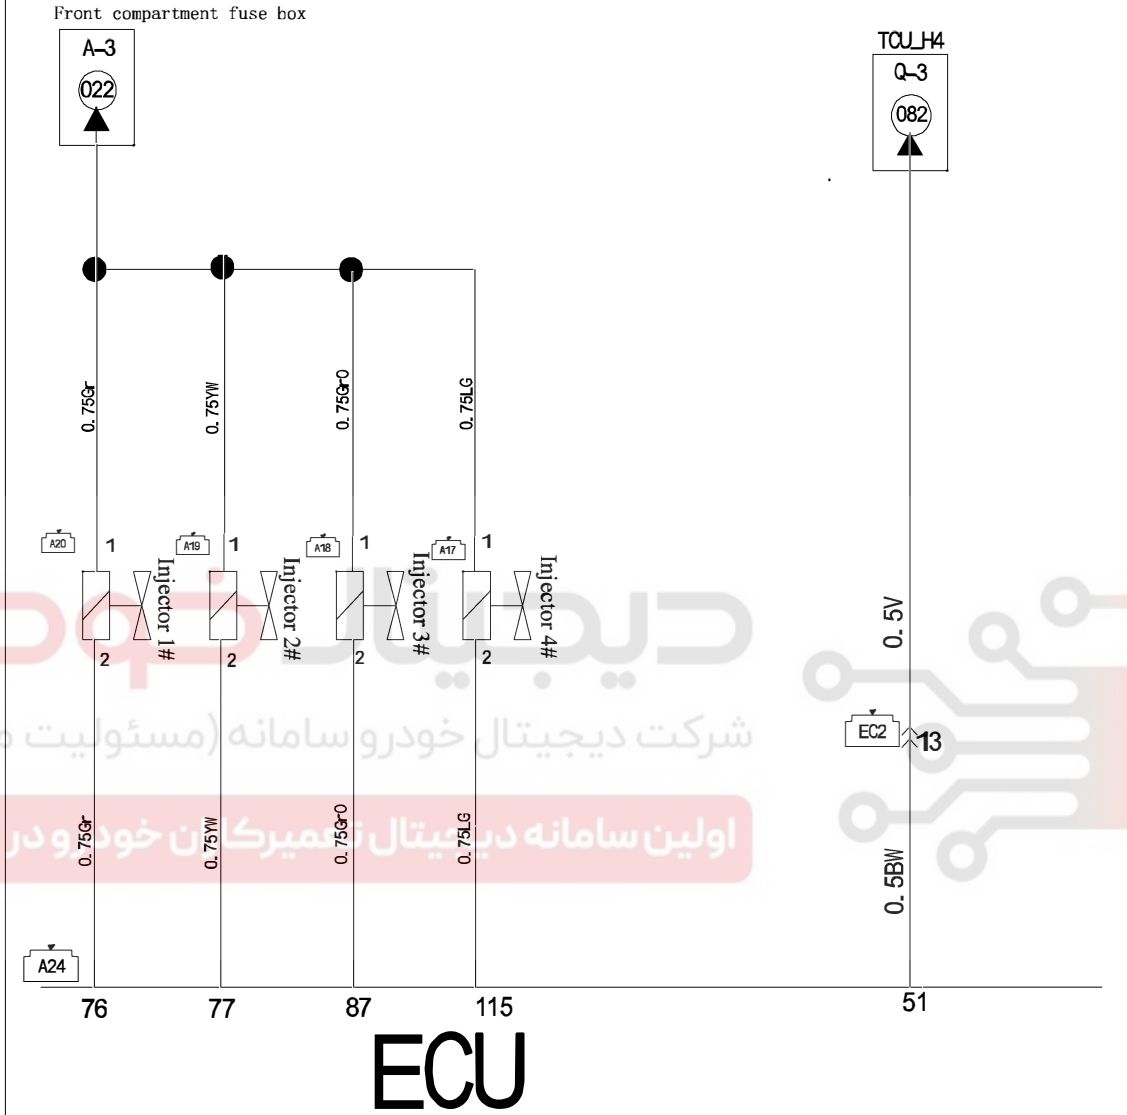

Engine ECU system-2

D-2

Engine ECU system-3

D-3

Engine ECU system-4

D-4

A14 Electronically controlled throttle body

A11 Intake pressure temperature sensor

Engine ECU system-5

D-5

ECU

Engine ECU system-6

D-6

Engine ECU system-7

D-7

A17 Injector 4#

Engine ECU system-10

D-10

Engine ECU system-12

D-12

Component location index

Component code	Component name
A2	Ignition switch 1
A3	Ignition switch 2
A4	Ignition switch 3
A5	Ignition switch 4
A6	Front oxygen sensor
A7	Carbon canister solenoid valve
A8	Coolant temperature sensor
A11	Intake air temperature sensor
A13	Speed sensor
A14	Electronic throttle valve
A15	Knock sensor
A16	Phase sensor
A17	Fuel injector 4
A18	Fuel injector 3
A19	Fuel injector 2
A20	Fuel injector 1
A21	OCV valve
A24	Engine ECU
M19	Accelerator pedal
F33	Rear oxygen sensor
M19	Accelerator pedal
F10	Fuel pump
E04	Radiator fan
M51	Clutch switch
E25	Loudspeaker
M35	Clock spring
B04	Compressor