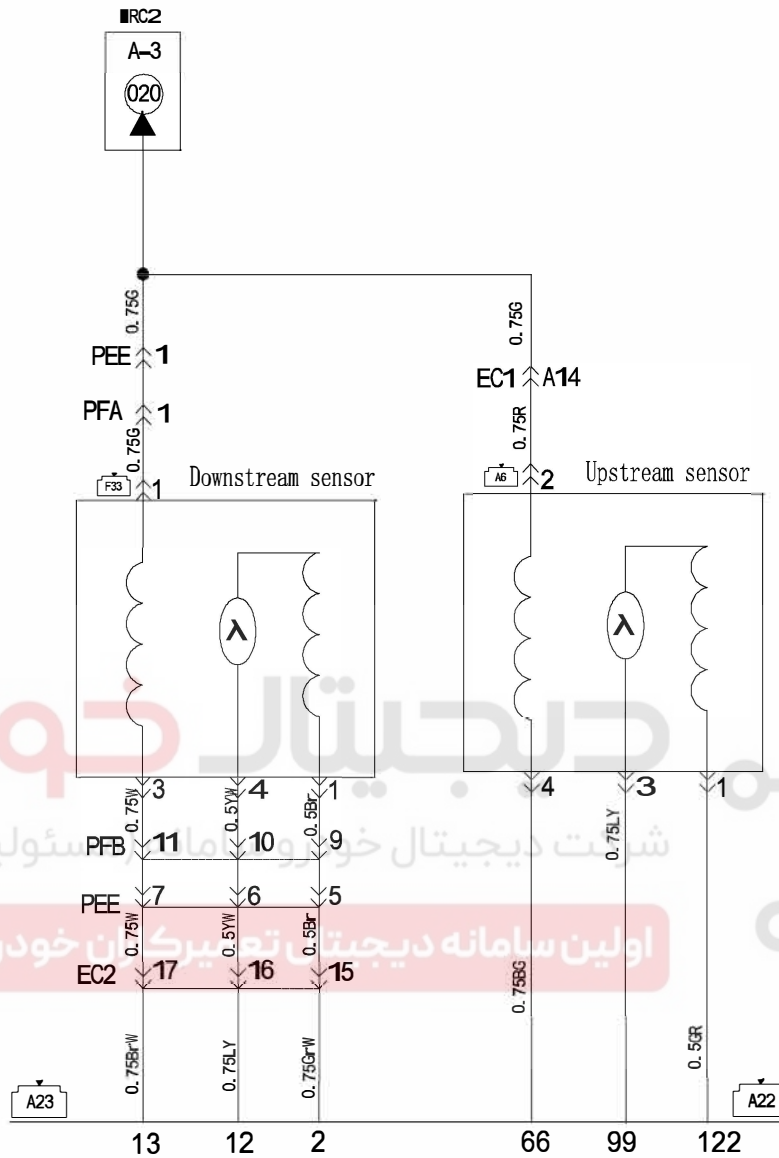

Engine ECU system-2

D-2

Engine ECU system-3

D-3

Engine ECU system-4

D-4

A14 Electronically controlled throttle body

A11 Intake pressure temperature sensor

Engine ECU system-5

D-5

ECU

Engine ECU system-6

D-6

Engine ECU system-7

D-7

A17 Injector 4#

A18 Injector 3#

A19 Injector 2#

A20 Injector 1#

Engine ECU system-8

D-8

Engine ECU system-9

D-9

دیجیتال خودرو
شرکت دیجیتال خودرو سامانه (مسئولیت محدود)
پلین سامانه دیجیتال تعمیراتی خودرو در ایران

Engine ECU system-10

D-10

Engine ECU system-12

D-12

Component location index

Component code	Component name
A2	Ignition switch 1
A3	Ignition switch 2
A4	Ignition switch 3
A5	Ignition switch 4
A6	Front oxygen sensor
A7	Carbon canister solenoid valve
A8	Coolant temperature sensor
A11	Intake air temperature sensor
A13	Speed sensor
A14	Electronic throttle valve
A15	Knock sensor
A16	Phase sensor
A17	Fuel injector 4
A18	Fuel injector 3
A19	Fuel injector 2
A20	Fuel injector 1
A21	OCV valve
A24	Engine ECU
M19	Accelerator pedal
F33	Rear oxygen sensor
M19	Accelerator pedal
F10	Fuel pump
E04	Radiator fan
M51	Clutch switch
E25	Loudspeaker
M35	Clock spring
B04	Compressor