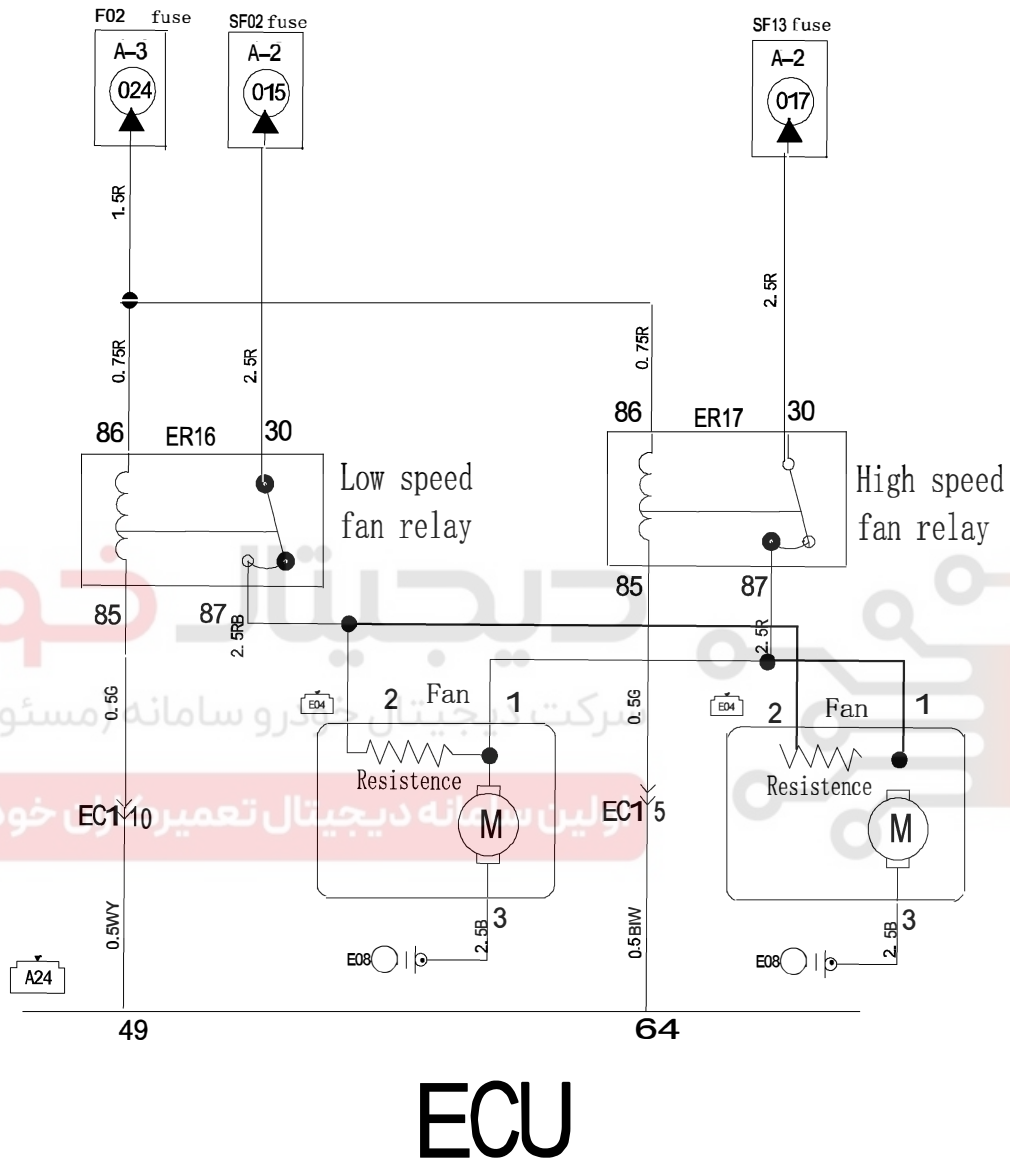

Engine ECU system-2

D-2

Engine ECU system-3

D-3

Engine ECU system-4

D-4

A14 Electronically controlled throttle body

A11 Intake pressure temperature sensor

Engine ECU system-5

D-5

ECU

Engine ECU system-6

D-6

Engine ECU system-7

D-7

A17 Injector 4#

A18 Injector 3#

A19 Injector 2#

A20 Injector 1#

Engine ECU system-8

D-8

Engine ECU system-9

D-9

دیجیتال خودرو
شرکت دیجیتال خودرو سامانه (مسئولیت محدود)
پلین سامانه دیجیتال تعمیراتی خودرو در ایران

Engine ECU system-10

D-10

Engine ECU system-12

D-12

Component location index

Component code	Component name
A2	Ignition switch 1
A3	Ignition switch 2
A4	Ignition switch 3
A5	Ignition switch 4
A6	Front oxygen sensor
A7	Carbon canister solenoid valve
A8	Coolant temperature sensor
A11	Intake air temperature sensor
A13	Speed sensor
A14	Electronic throttle valve
A15	Knock sensor
A16	Phase sensor
A17	Fuel injector 4
A18	Fuel injector 3
A19	Fuel injector 2
A20	Fuel injector 1
A21	OCV valve
A24	Engine ECU
M19	Accelerator pedal
F33	Rear oxygen sensor
M19	Accelerator pedal
F10	Fuel pump
E04	Radiator fan
M51	Clutch switch
E25	Loudspeaker
M35	Clock spring
B04	Compressor