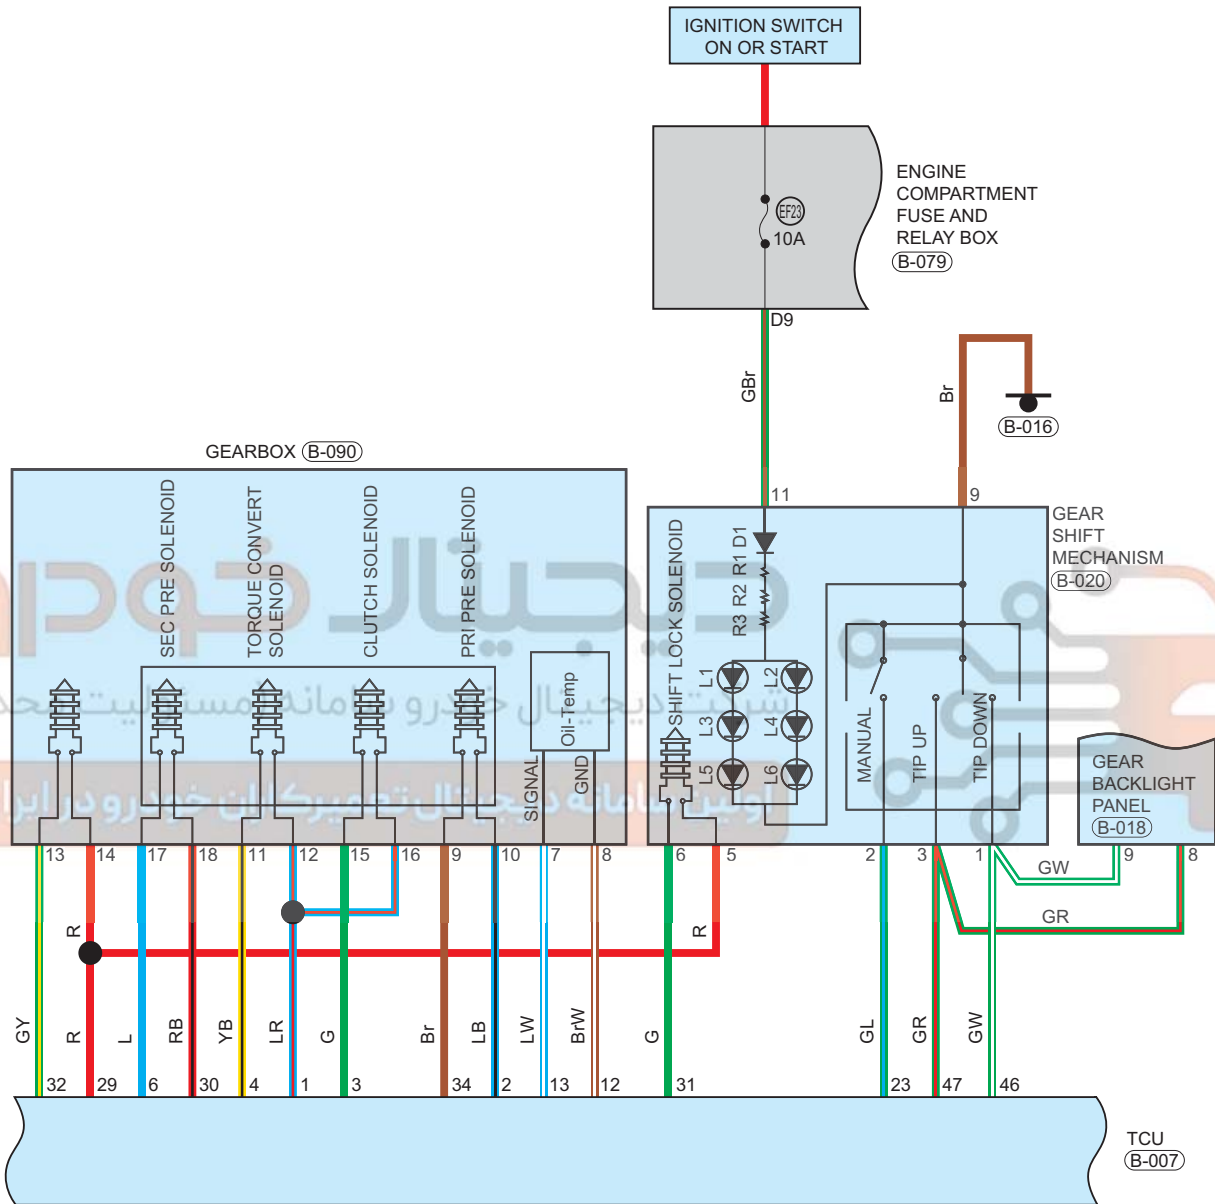

025CHA CVT

Circuit Diagram (Page 1 of 4)

09

09 - SYSTEM CIRCUITS

Parts Location

Connector Code	See Page	Connector Code	See Page	Connector Code	See Page
B-075	08-12	B-027	08-12	B-007	08-12
B-071	08-12	I-001	08-8		

Fuse and Relay

Fuse/Relay	See Page	Fuse and Relay Box
EF43	06-2	Engine Compartment Fuse and Relay Box
RF12	06-9	Instrument Panel Fuse And Relay Box

Location of Junction Connector

Connector Code	See Page	Connector Code	See Page	Connector Code	See Page
I-016, B-039	08-8				

Form of Connector

Connector Code	See Page	Connector Code	See Page	Connector Code	See Page
B-075	12-7	B-027	12-7	B-007	12-7
B-071	12-7	I-001	12-4	I-016, B-039	12-4

Circuit Diagram (Page 2 of 4)

09

SAE002001

09 - SYSTEM CIRCUITS

Parts Location

Connector Code	See Page	Connector Code	See Page	Connector Code	See Page
B-079	08-12	B-090	08-12	B-016	08-12
B-020	08-12	B-018	08-12	B-007	08-12

Fuse and Relay

Fuse/Relay	See Page	Fuse and Relay Box
EF23	06-2	Engine Compartment Fuse And Relay Box