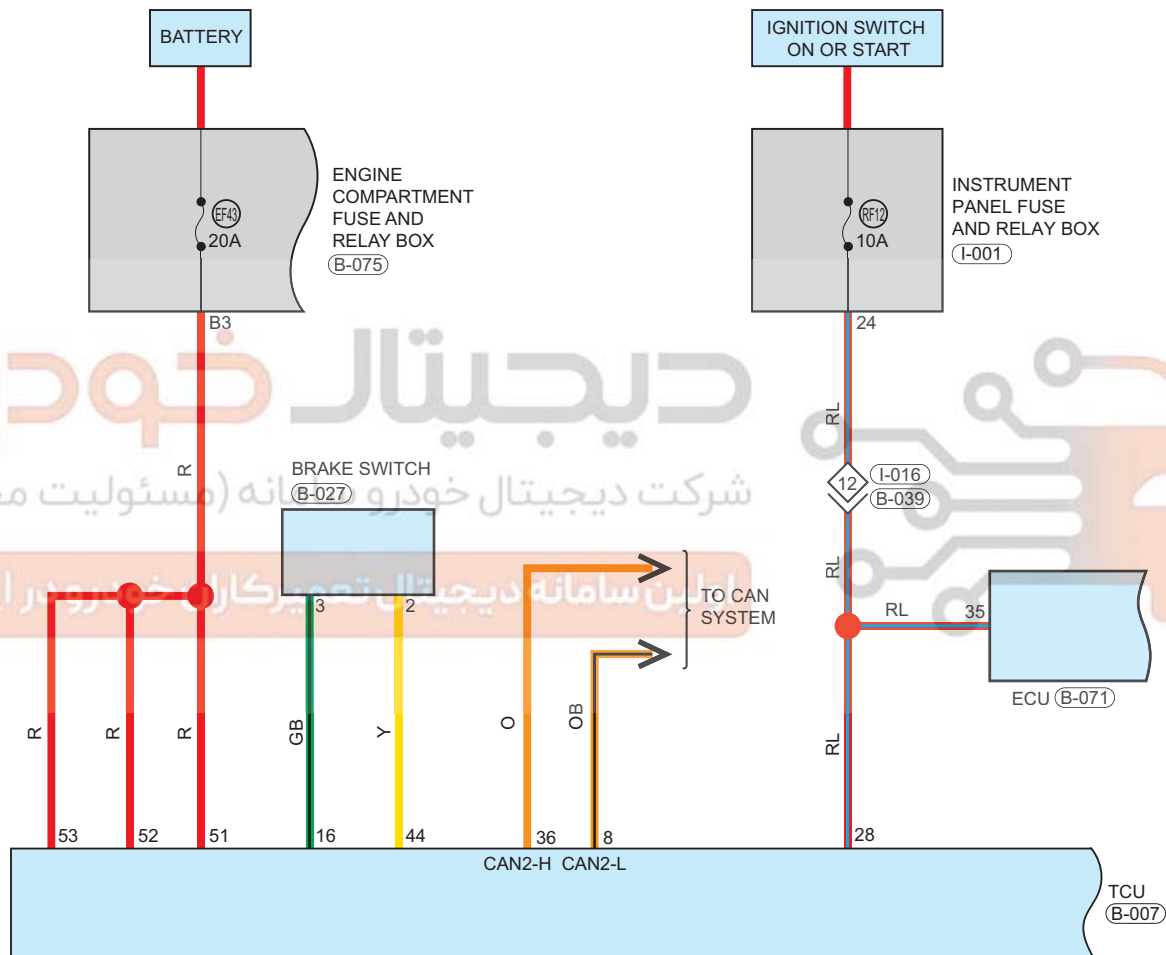

025CHA CVT

Circuit Diagram (Page 1 of 4)

09

09 - SYSTEM CIRCUITS

Parts Location

Connector Code	See Page	Connector Code	See Page	Connector Code	See Page
B-075	08-12	B-027	08-12	B-007	08-12
B-071	08-12	I-001	08-8		

Fuse and Relay

Fuse/Relay	See Page	Fuse and Relay Box
EF43	06-2	Engine Compartment Fuse and Relay Box
RF12	06-9	Instrument Panel Fuse And Relay Box

Location of Junction Connector

Connector Code	See Page	Connector Code	See Page	Connector Code	See Page
I-016, B-039	08-8				