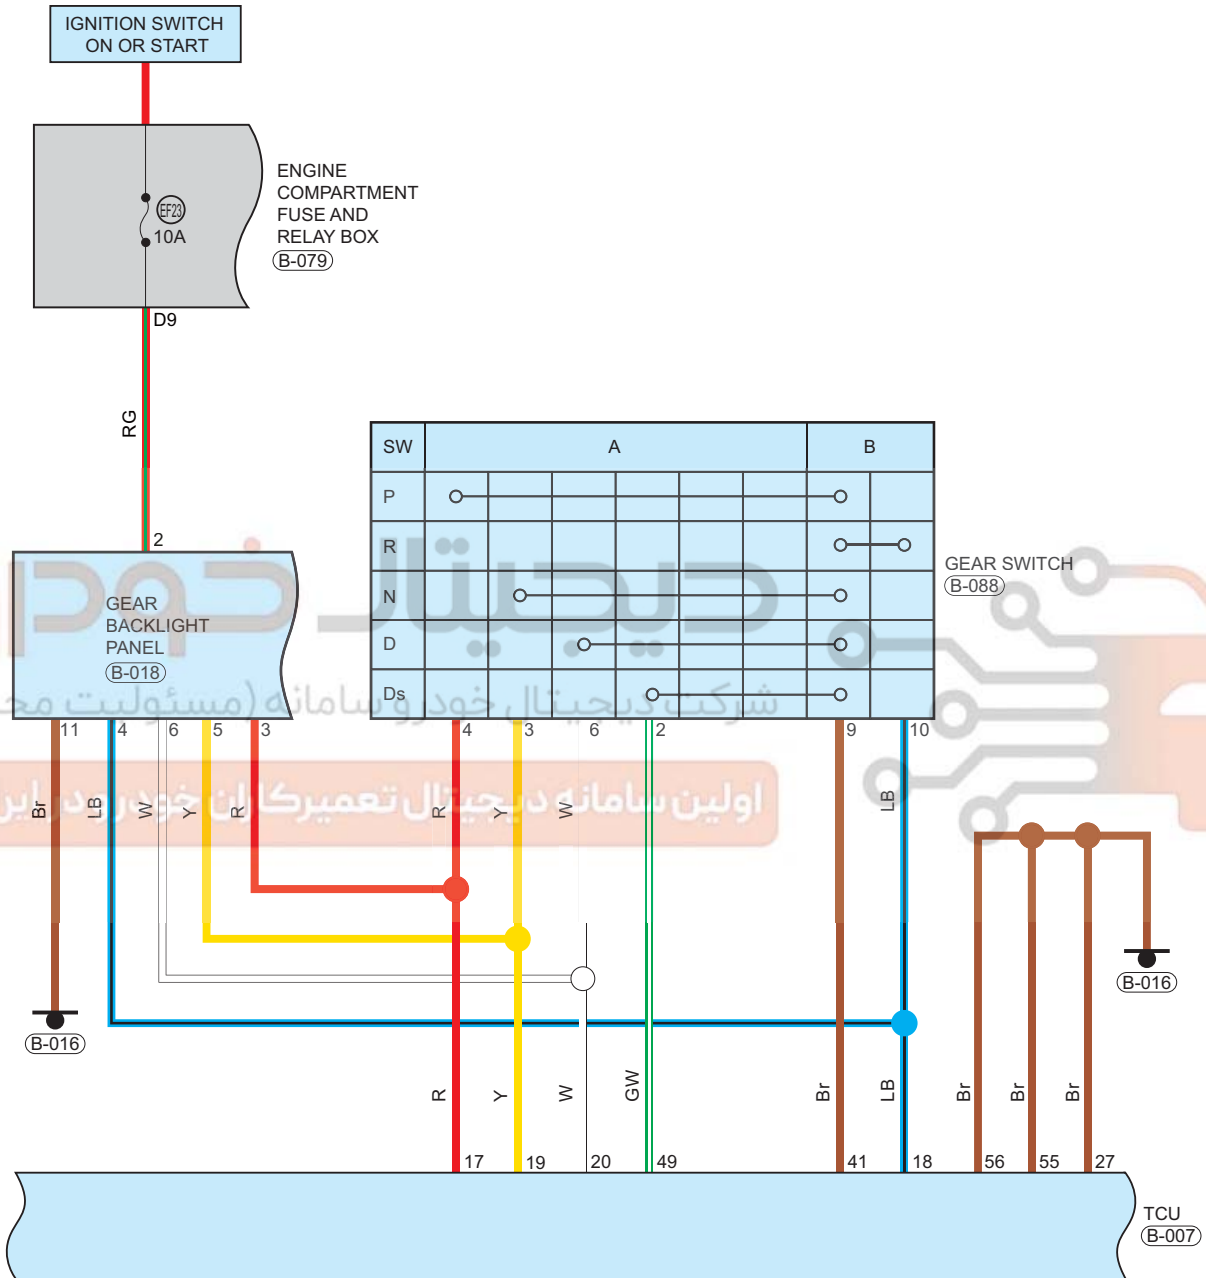

09 - SYSTEM CIRCUITS

Parts Location

Connector Code	See Page	Connector Code	See Page	Connector Code	See Page
B-079	08-12	B-090	08-12	B-016	08-12
B-020	08-12	B-018	08-12	B-007	08-12

Fuse and Relay

Fuse/Relay	See Page	Fuse and Relay Box
EF23	06-2	Engine Compartment Fuse And Relay Box

اولین سامانه دیجیتال تعمیرکاران خودرو در ایران

Circuit Diagram (Page 3 of 4)

09

SAE003001

Parts Location

Connector Code	See Page	Connector Code	See Page	Connector Code	See Page
B-079	08-12	B-018	08-12	B-088	08-12
B-016	08-12	B-007	08-12		