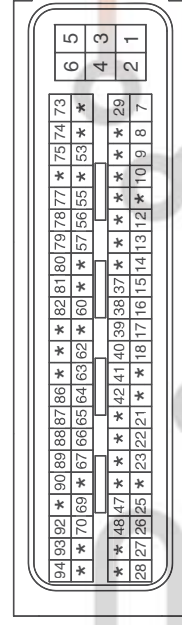

VEHICLE SPEED SYSTEM EED2498D

VEHICLE SPEED SYSTEM (1)

SD436-1

ELDS07436A

VEHICLE SPEED SYSTEM

VEHICLE SPEED SYSTEM (2)

SD436-2

CGGA-A

AMP_ECU_60F_B

CGGA-K

AMP_ECU_94F_B

BLANK

CGGM-K

AMP_ECU_94F_B

CBG-K

AMP_ECU_94F_B

BLANK

CBG-T

AMP_ECU_60F_B

CUD-K

AMP_ECU_94F_B

CUD-T

CGG41

AMP_ECU_94F_B