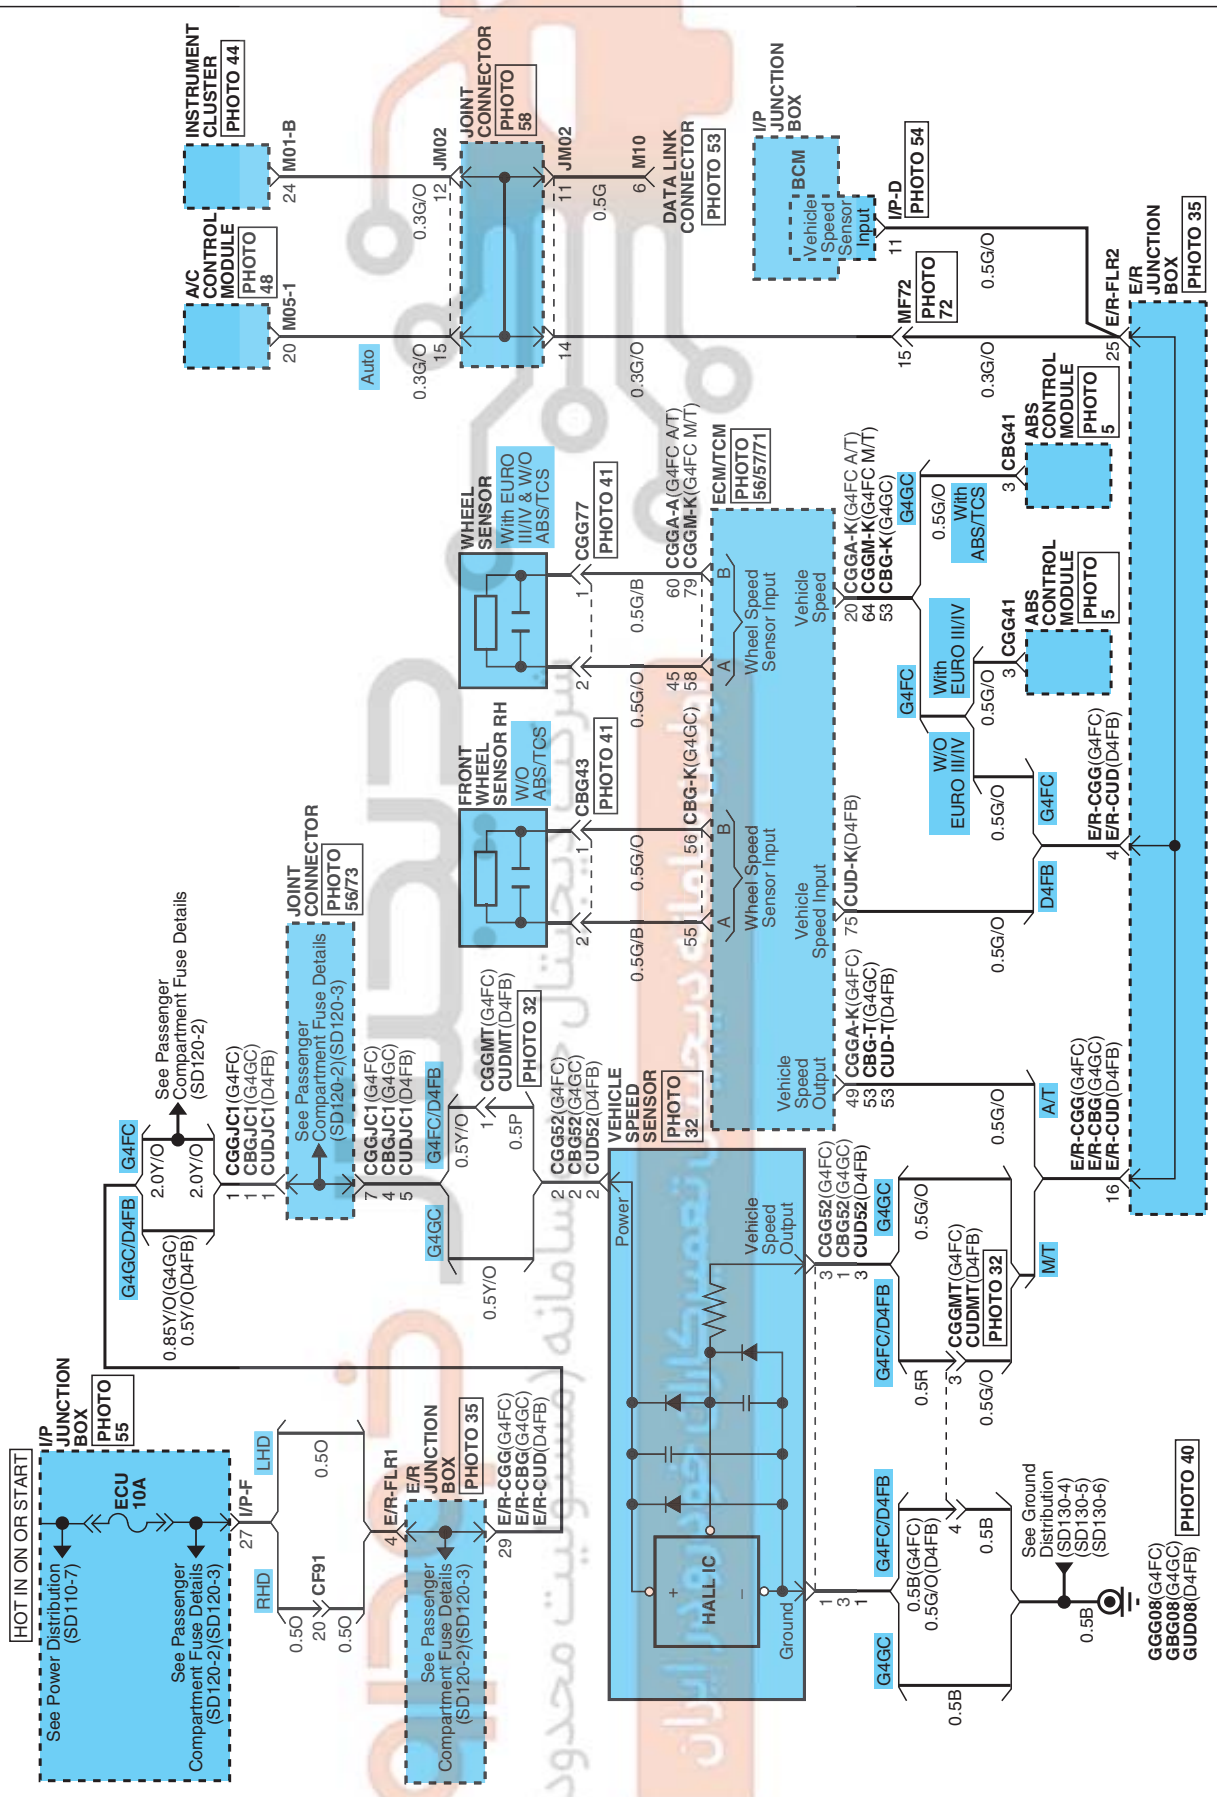

VEHICLE SPEED SYSTEM EED2498D

VEHICLE SPEED SYSTEM (1)

SD436-1

ELDS07436A

VEHICLE SPEED SYSTEM

VEHICLE SPEED SYSTEM (2)

SD436-2

CGGA-A

AMP_ECU_60F_B

CGGA-K

AMP_ECU_94F_B

BLANK

CGGM-K

AMP_ECU_94F_B

CBG-K

AMP_ECU_94F_B

BLANK

CBG-T

AMP_ECU_60F_B

CUD-K

AMP_ECU_94F_B

CUD-T

CGG41

AMP_ECU_94F_B

AMP_ABSWP_25F_B_GER

CGG52

CGG77

KET_ECU_81F_B

AMP_JPT_03F_B_S1

KET_090IWP_02M_B

VEHICLE SPEED SYSTEM

VEHICLE SPEED SYSTEM (3)