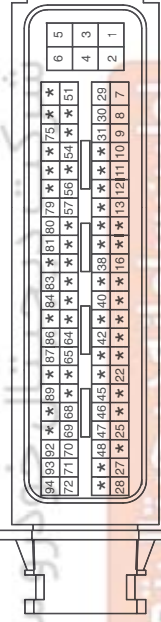

VEHICLE SPEED SYSTEM EED2498D

VEHICLE SPEED SYSTEM (1)

SD436-1

ELDS07436A

VEHICLE SPEED SYSTEM

VEHICLE SPEED SYSTEM (2)

SD436-2

CGGA-A

AMP_ECU_60F_B

CGGA-K

AMP_ECU_94F_B

BLANK

CGGM-K

AMP_ECU_94F_B

CBG-K

AMP_ECU_94F_B

BLANK

CBG-T

AMP_ECU_60F_B

CUD-K

AMP_ECU_94F_B

CUD-T

CGG41

AMP_ECU_94F_B

AMP_ABSWP_25F_B_GER

CGG52

CGG77

KET_ECU_81F_B

AMP_JPT_03F_B_S1

KET_090IWP_02M_B

VEHICLE SPEED SYSTEM

VEHICLE SPEED SYSTEM (3)