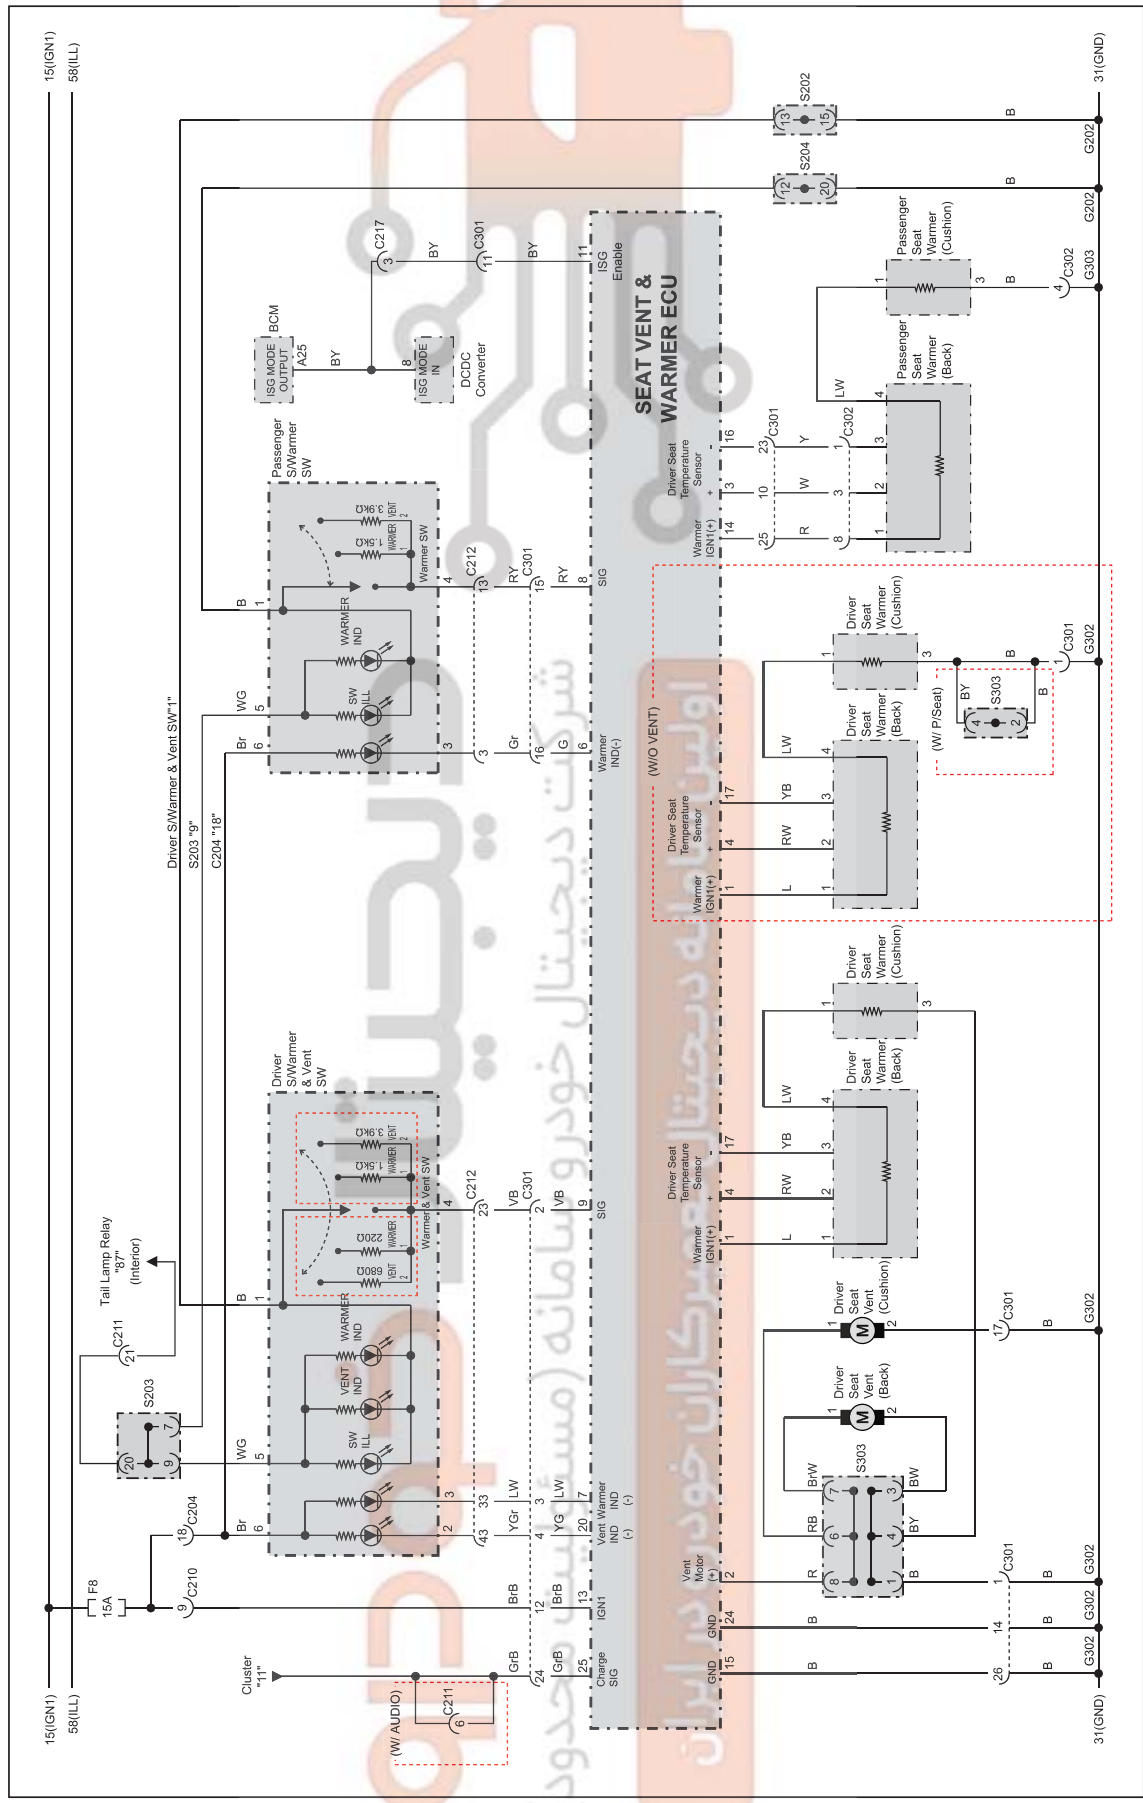

7410-01 FRONT SEAT WARMER/VENT

Modification basis
Application basis
Affect VIN