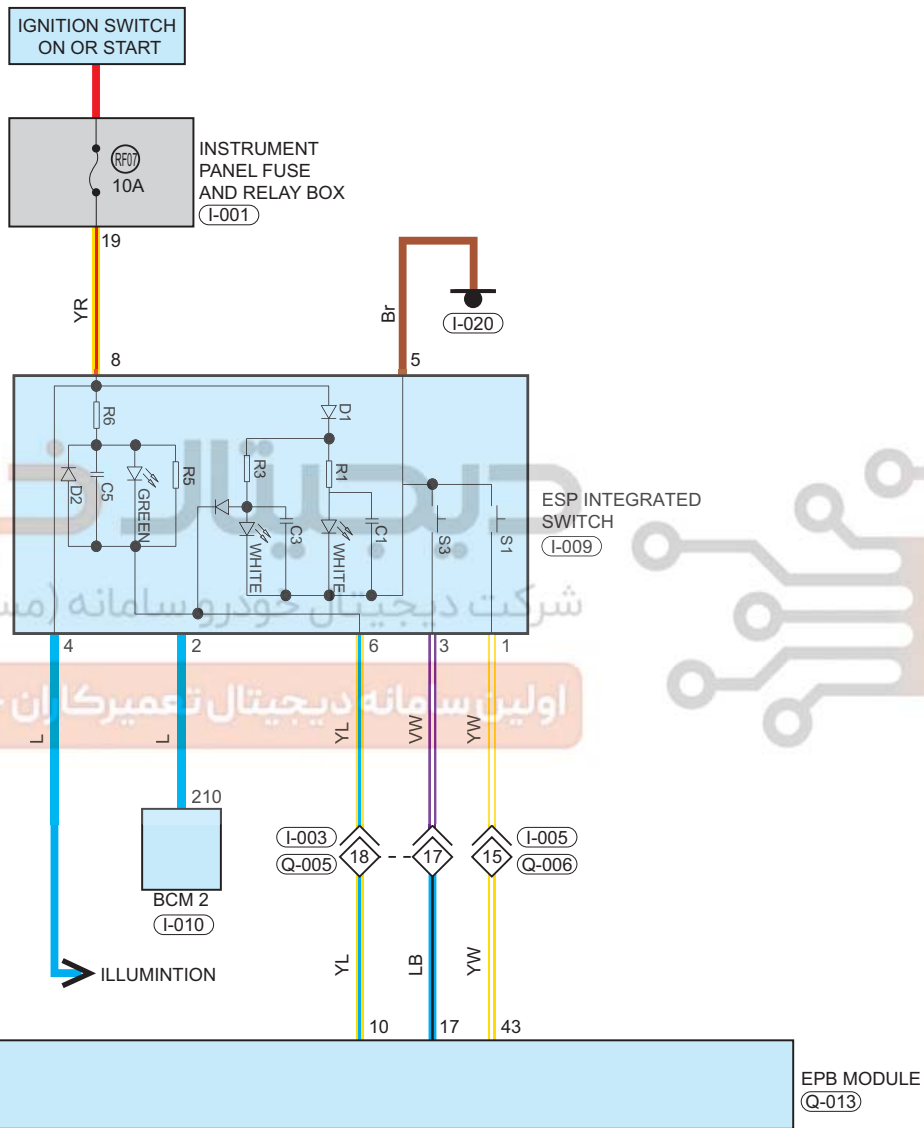

شرکت دیجیتال خودرو سامانه (مسئولیت محدود)

اولین سامانه دیجیتال تعمیرکاران خودرو در ایران

Circuit Diagram (Page 3 of 4)

09

BCE003001

Parts Location

Connector Code	See Page	Connector Code	See Page	Connector Code	See Page
I-001	08-12	I-020	08-12	I-027	08-12
Q-013	08-6	B-034	08-16		

Fuse and Relay

Fuse/Relay	See Page	Fuse and Relay Box
RF15	06-8	Instrument Panel Fuse and Relay Box

Location of Junction Connector

Connector Code	See Page	Connector Code	See Page	Connector Code	See Page
I-003, Q-005	08-12	Q-007, B-018	08-6		

Form of Connector

Connector Code	See Page	Connector Code	See Page	Connector Code	See Page
I-001	12-4	I-020	12-4	I-027	12-4
Q-013	12-16	B-034	12-8	I-003, Q-005	12-4
Q-007, B-018	12-16				

Circuit Diagram (Page 4 of 4)