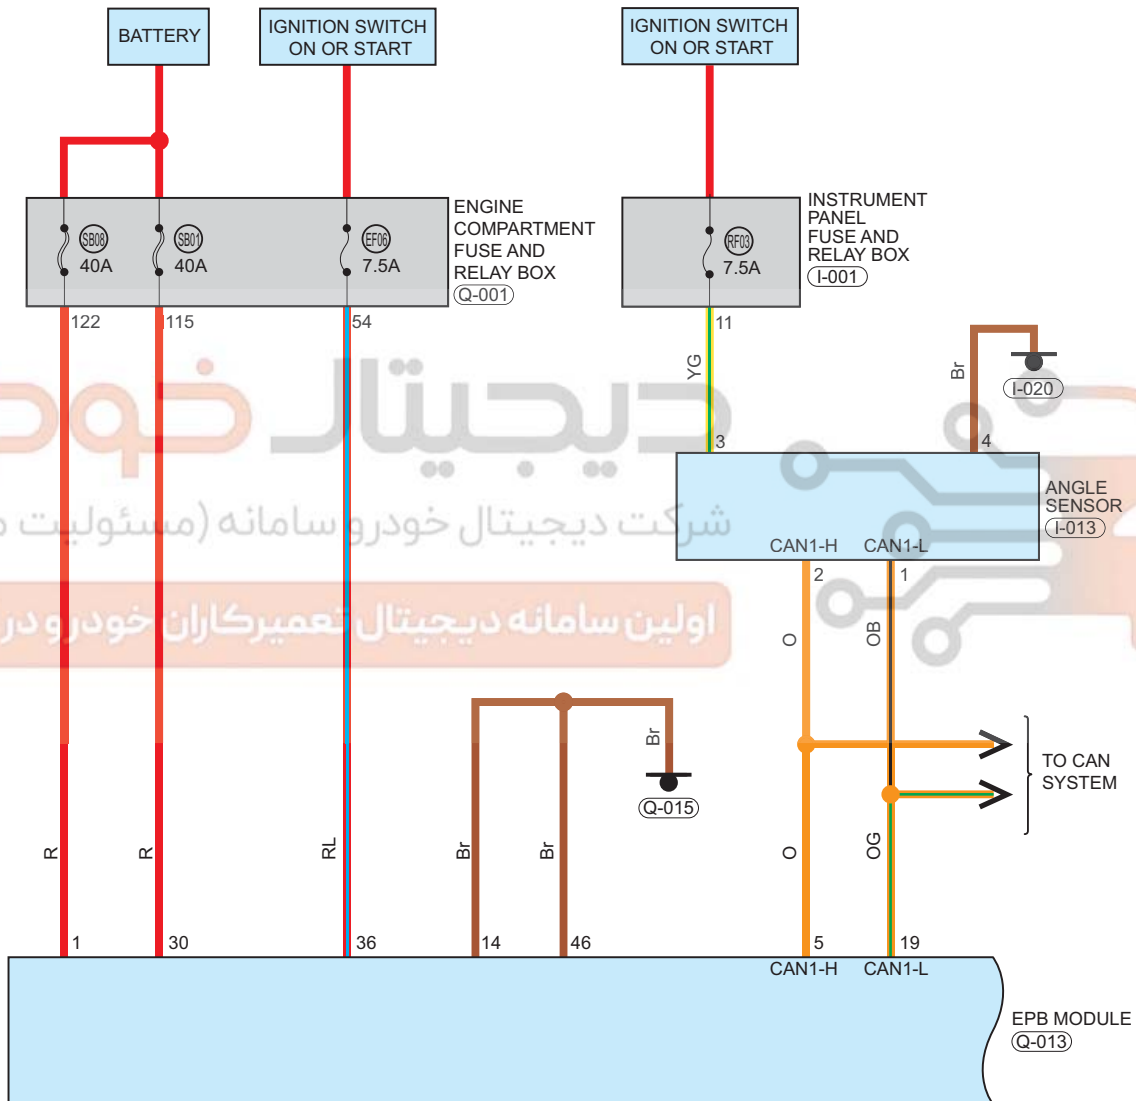

ESP (EPB)

Circuit Diagram (Page 1 of 4)

09

Parts Location

Connector Code	See Page	Connector Code	See Page	Connector Code	See Page
Q-001	08-6	Q-013	08-6	Q-015	08-6
I-001	08-12	I-013	08-12	I-020	08-12

Fuse and Relay

Fuse/Relay	See Page	Fuse and Relay Box
SB01	06-2	Engine Compartment Fuse and Relay Box
SB08	06-2	Engine Compartment Fuse and Relay Box
EF06	06-2	Engine Compartment Fuse and Relay Box
RF03	06-8	Instrument Panel Fuse and Relay Box