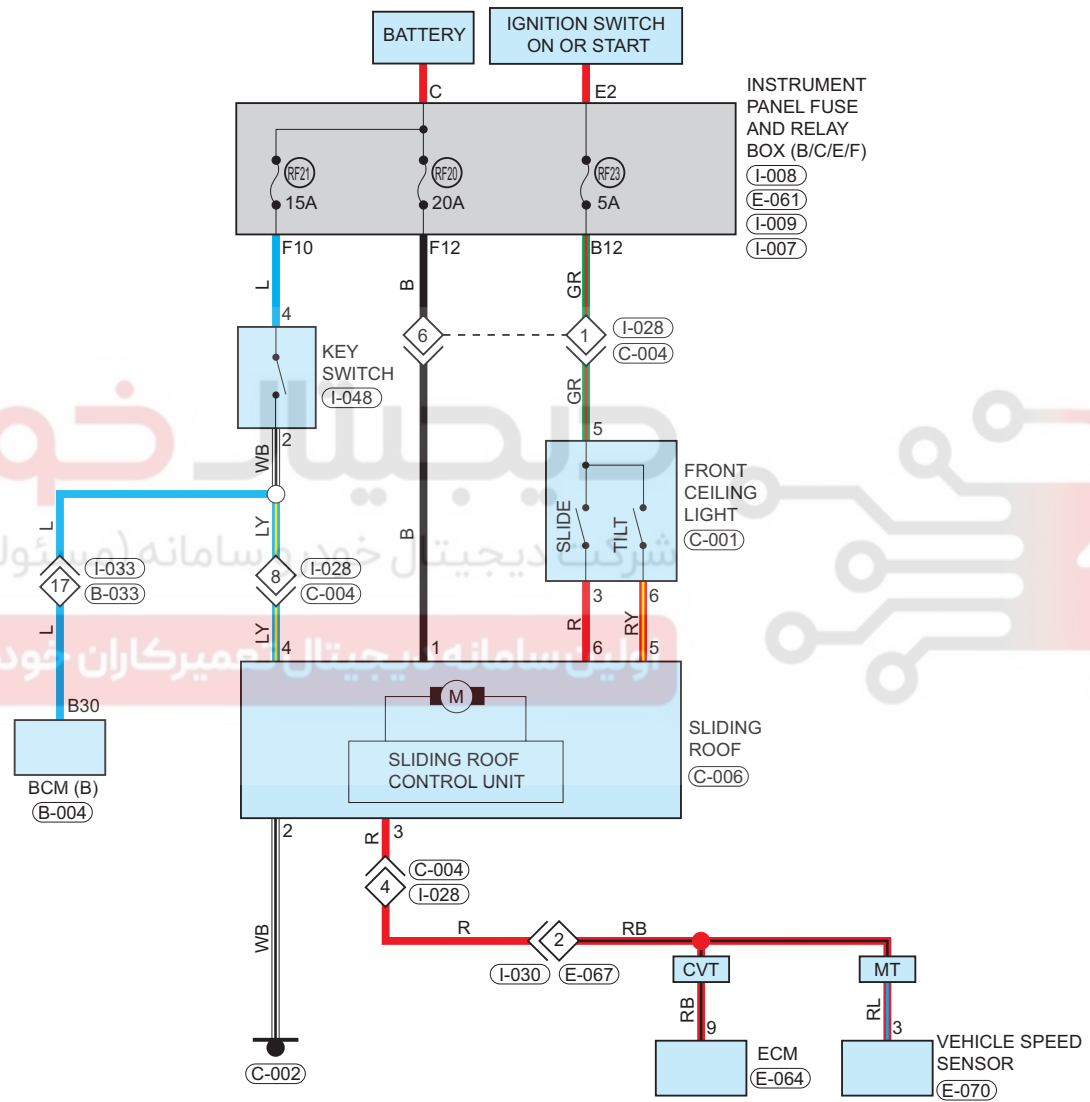

Sliding Roof

Circuit Diagram (Page 1 of 1)

09

ET11090820