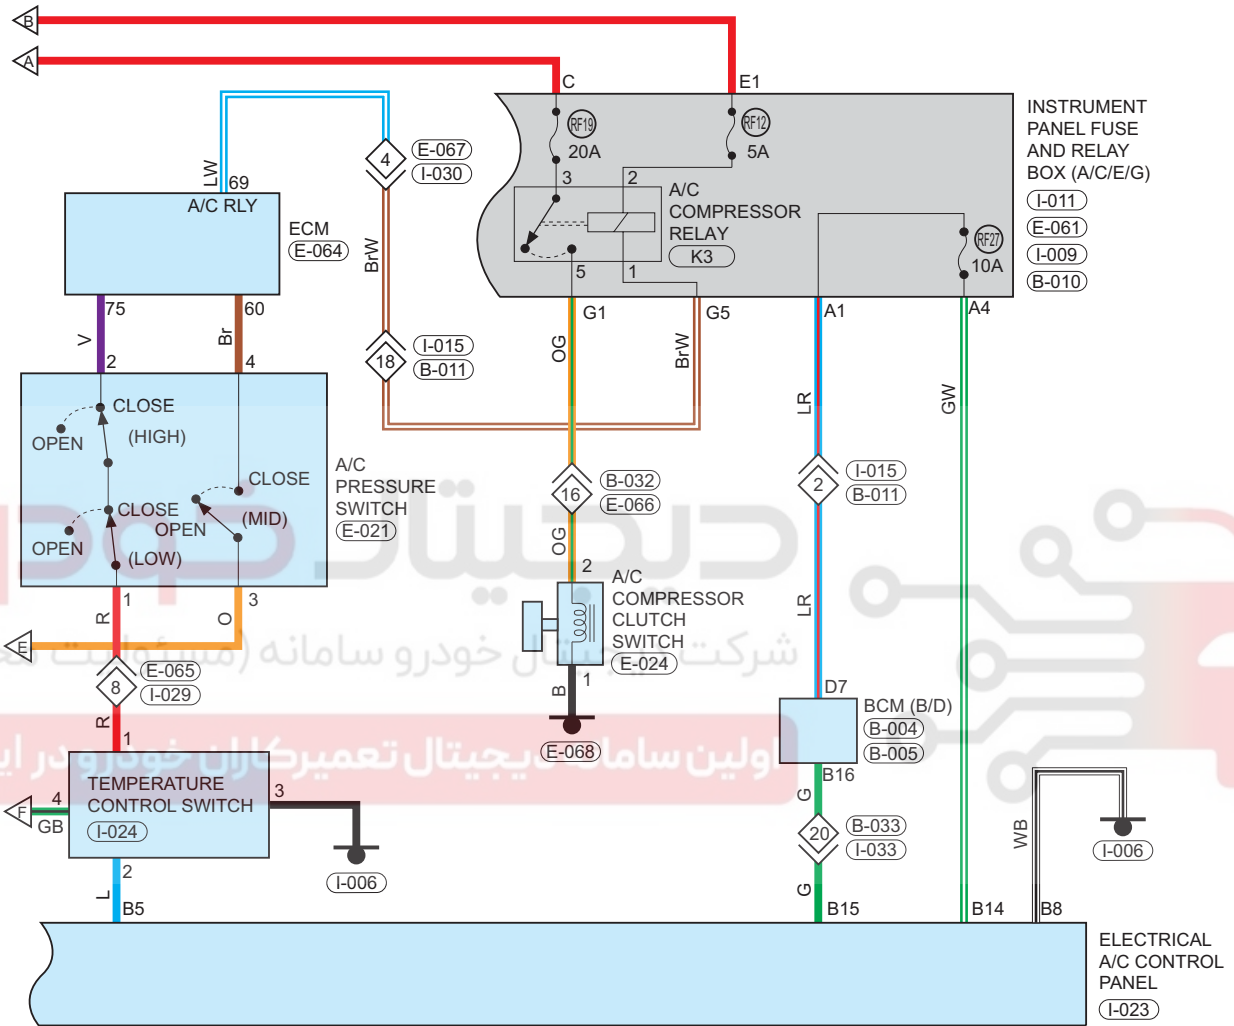

Parts Location

Connector Code	See Page	Connector Code	See Page	Connector Code	See Page
I-008	08-14	I-007	08-14	B-010	08-17
B-013	08-17	I-026	08-14	I-025	08-14
I-031	08-14	I-035	08-14	I-023	08-14

Fuse and Relay

Fuse/Relay	See Page	Fuse and Relay Box
Blower High-speed Relay	06-12	Instrument Panel Fuse and Relay Box

Location of Junction Connector

Connector Code	See Page	Connector Code	See Page	Connector Code	See Page
E-060, I-014	08-4, 08-14 (MT)				
	08-7, 08-14 (CVT)				

Form of Connector

Connector Code	See Page	Connector Code	See Page	Connector Code	See Page
I-008	12-8	I-007	12-8	B-010	12-13
B-013	12-13	I-026	12-9	I-025	12-9
I-031	12-10	I-035	12-10	I-023	12-9
E-060, I-014	12-4				

Circuit Diagram (Page 3 of 3)

09