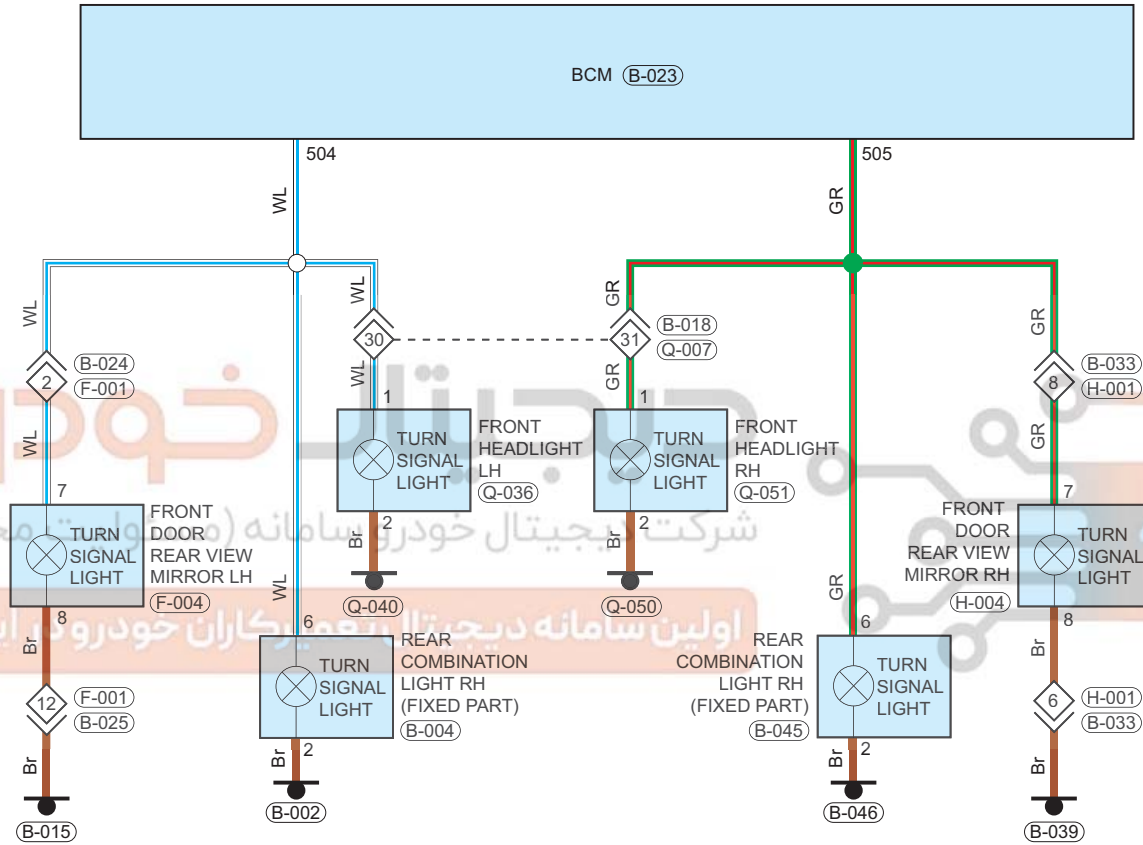

Turn Signal Light

Circuit Diagram (Page 1 of 2)

09

LIE011001

Parts Location

Connector Code	See Page	Connector Code	See Page	Connector Code	See Page
Q-001	08-6	I-011	08-12	I-039	08-12
I-020	08-12	I-010	08-12	B-021	08-16
B-026	08-16				

Fuse and Relay

Fuse/Relay	See Page	Fuse and Relay Box
SB04	06-2	Engine Compartment Fuse and Relay Box

Location of Junction Connector

Connector Code	See Page	Connector Code	See Page	Connector Code	See Page
I-004, B-017	08-12	Q-007, B-018	08-6		

Form of Connector

Connector Code	See Page	Connector Code	See Page	Connector Code	See Page
Q-001	12-16	I-011	12-4	I-039	12-4
I-020	12-4	I-010	12-4	B-021	12-8
B-026	12-8	I-004, B-017	12-4	Q-007, B-018	12-16

اولین سامانه دیجیتال تعمیرکاران خودرو در ایران

Circuit Diagram (Page 2 of 2)

09

LIE012001