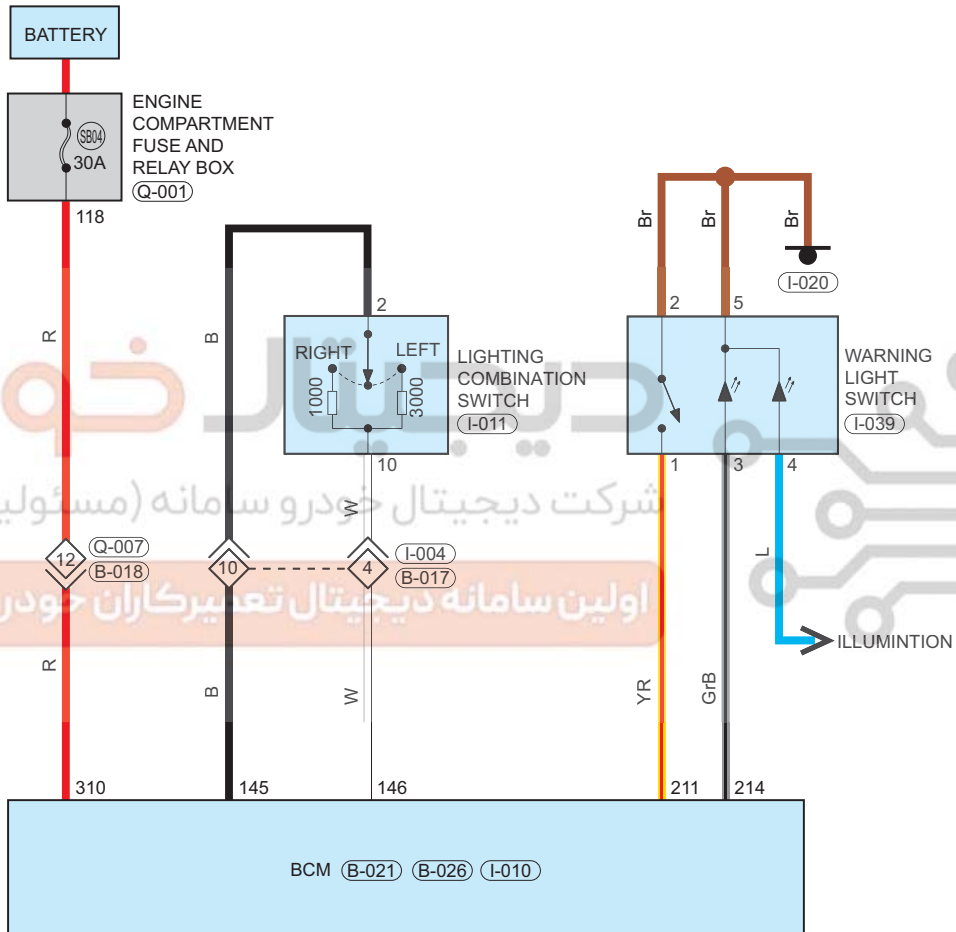

Turn Signal Light

Circuit Diagram (Page 1 of 2)

09

LIE011001

Parts Location

Connector Code	See Page	Connector Code	See Page	Connector Code	See Page
Q-001	08-6	I-011	08-12	I-039	08-12
I-020	08-12	I-010	08-12	B-021	08-16
B-026	08-16				

Fuse and Relay

Fuse/Relay	See Page	Fuse and Relay Box
SB04	06-2	Engine Compartment Fuse and Relay Box

Location of Junction Connector

Connector Code	See Page	Connector Code	See Page	Connector Code	See Page
I-004, B-017	08-12	Q-007, B-018	08-6		

Form of Connector

Connector Code	See Page	Connector Code	See Page	Connector Code	See Page
Q-001	12-16	I-011	12-4	I-039	12-4
I-020	12-4	I-010	12-4	B-021	12-8
B-026	12-8	I-004, B-017	12-4	Q-007, B-018	12-16