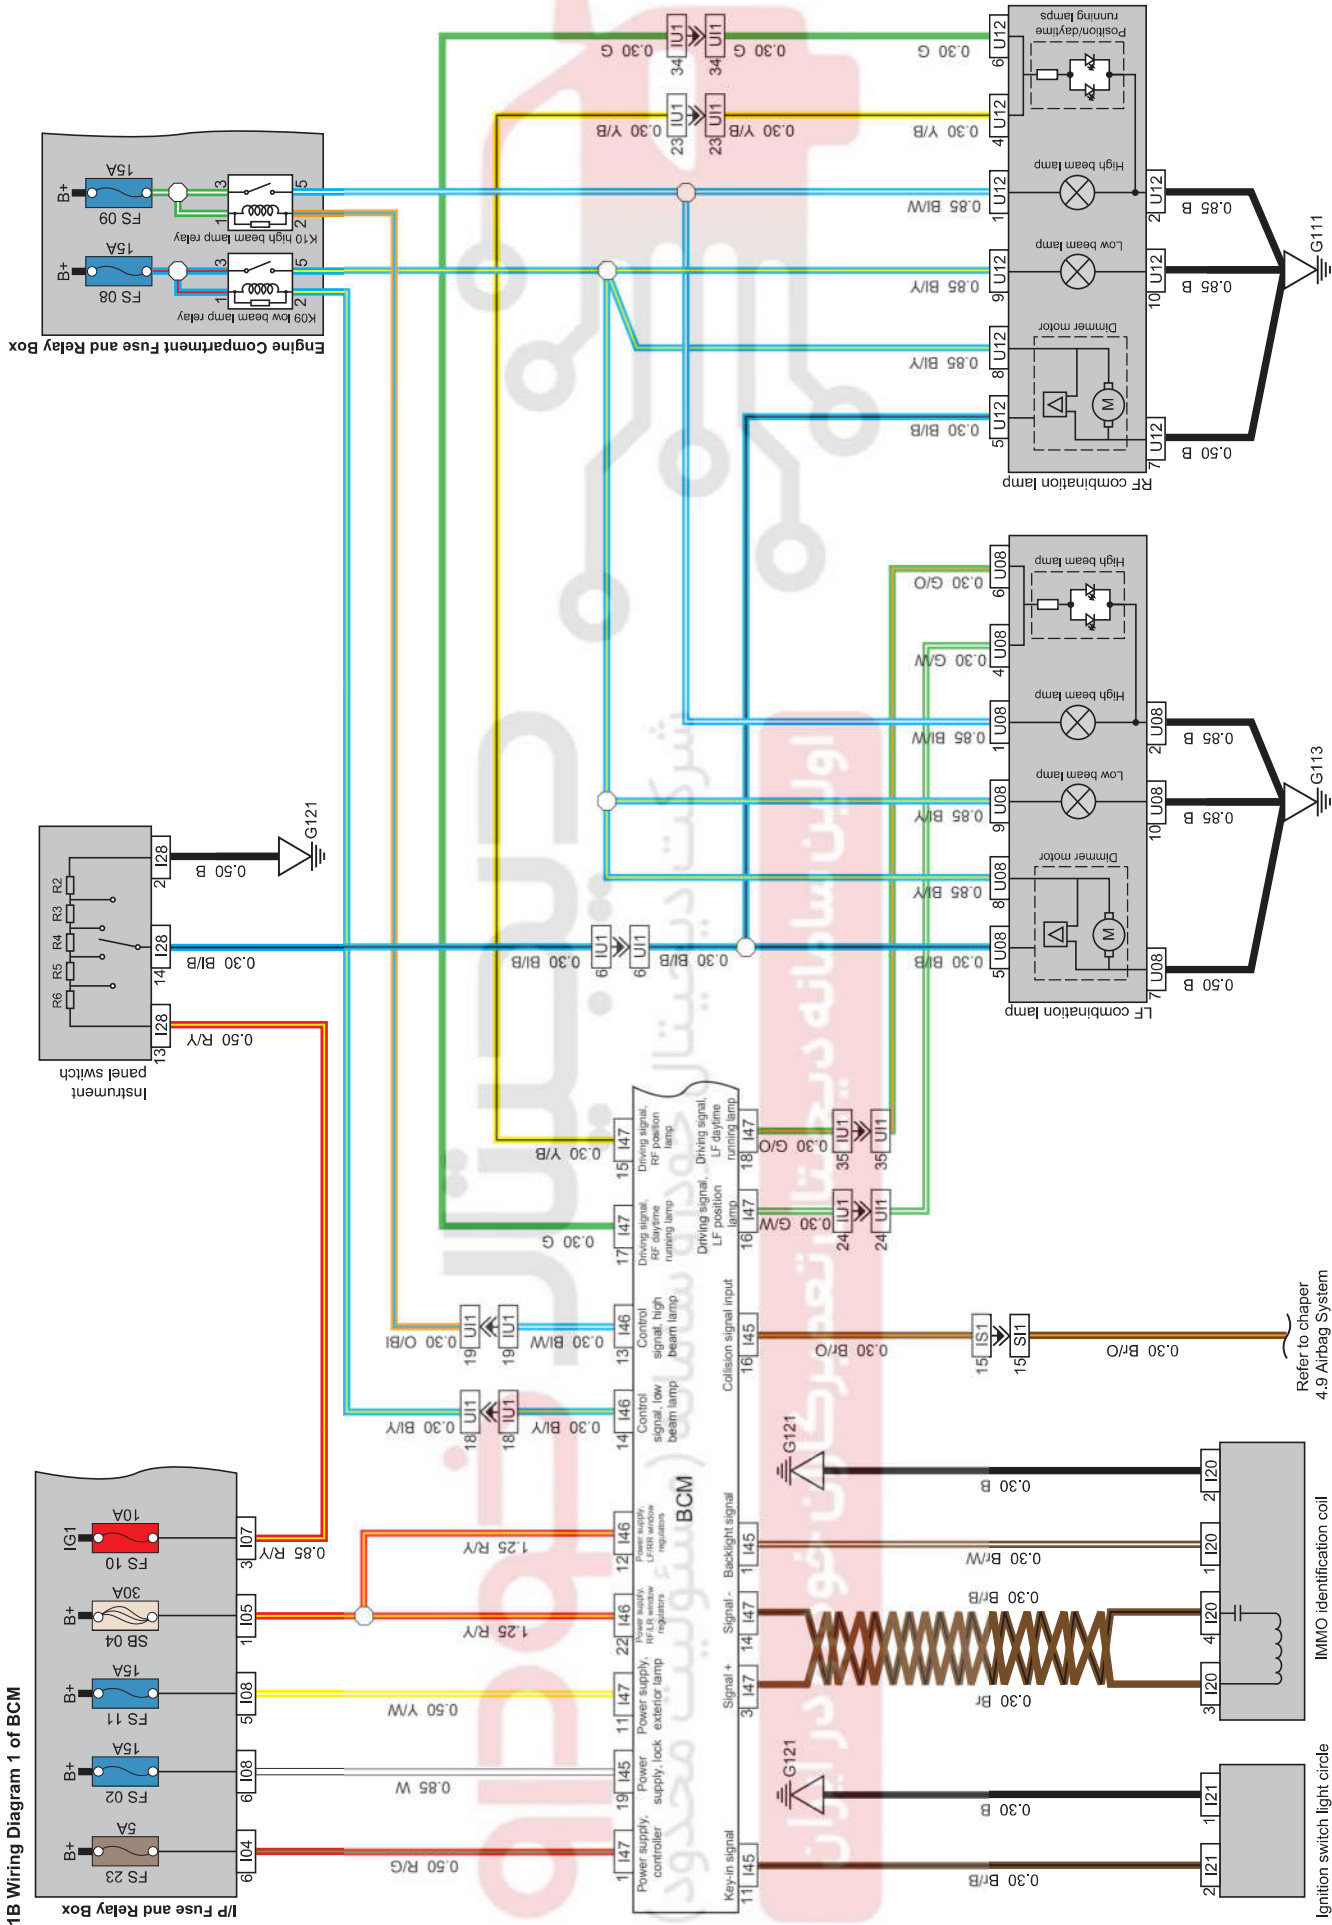

4.1B BCM

4.1B Wiring Diagram 1 of BCM

Refer to chapter 4.9 Airbag System

LF combination lamp

RF combination lamp

Low beam lamp

High beam lamp

Dimmer motor

Position/daytime running lamps

4.1B Wiring Diagram 3 of BCM