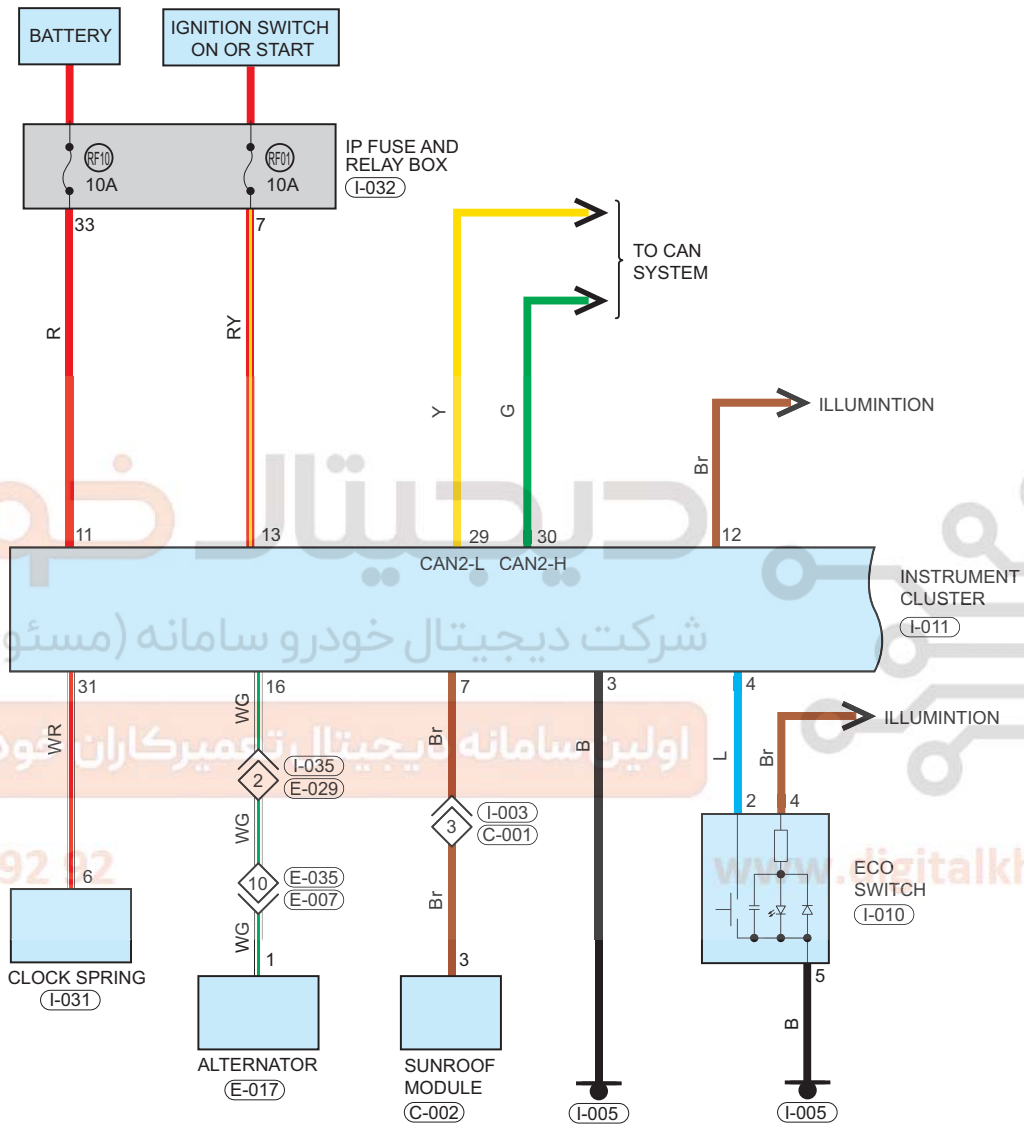

# Instrument Cluster

Circuit Diagram (Page 1 of 2)

02 09

## Parts Location

Connector Code	See Page	Connector Code	See Page	Connector Code	See Page
I-032	08-10	I-011	08-10	I-031	08-10
E-017	08-3	C-002	08-19	I-005	08-10
I-010	08-10				

## Location of Junction Connector

Connector Code	See Page	Connector Code	See Page	Connector Code	See Page
I-035, E-029	08-10, 08-5 (MT) 08-10, 08-7 (AT)	E-035, E-007	08-5, 08-3 (MT) 08-7, 08-3 (AT)	I-003, C-001	08-10, 08-19

## Form of Connector

Connector Code	See Page	Connector Code	See Page	Connector Code	See Page
I-032	12-9	I-011	12-7	I-031	12-8
E-017	12-3	C-002	12-16	I-005	12-7
I-010	12-7	I-035, E-029	12-9	E-035, E-007	12-4
I-003, C-001	12-7				