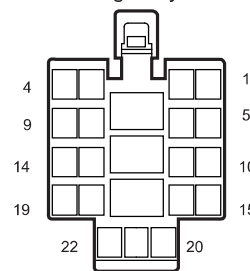

I1_EB Engine W.H. Connector 1
Connecting Body W.H.