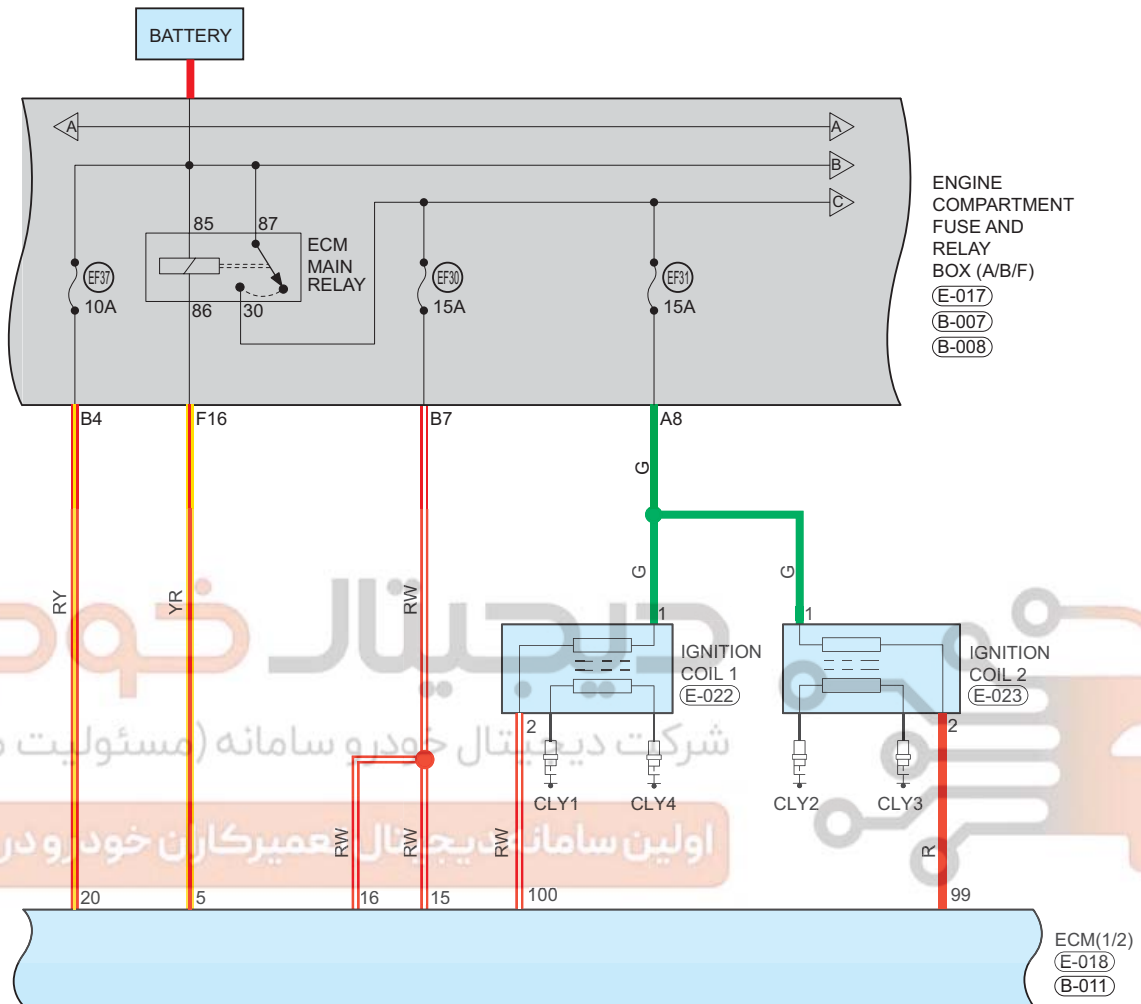

SQRE4G15B Engine Management System

Circuit Diagram (Page 1 of 8)

09 - SYSTEM CIRCUITS

Parts Location

Connector Code	See Page	Connector Code	See Page	Connector Code	See Page
I-004	08-8	B-018	08-11	B-019	08-11
B-063	08-11	B-059	08-11	B-011	08-11

Fuse and Relay

Fuse/Relay	See Page	Fuse and Relay Box
EF23	06-4	Engine Compartment Fuse and Relay Box
RF11	06-13	Instrument Panel Fuse and Relay Box
RF12	06-13	Instrument Panel Fuse and Relay Box
IG2 Relay	06-4	Engine Compartment Fuse and Relay Box

Location of Junction Connector

Connector Code	See Page	Connector Code	See Page
I-005, B-025	08-8, 08-11	I-006, B-026	08-8, 08-11

Form of Connector

Connector Code	See Page	Connector Code	See Page	Connector Code	See Page
B-018	12-6	B-019	12-6	B-063	12-8
B-059	12-8	B-011	12-6	I-005, B-025	12-4, 12-6
I-006, B-026	12-4, 12-7				

Circuit Diagram (Page 2 of 8)

09 - SYSTEM CIRCUITS

Parts Location

Connector Code	See Page	Connector Code	See Page	Connector Code	See Page
E-017	08-5	B-007	08-11	B-008	08-11
E-022	08-5	E-023	08-5	E-018	08-5
B-011	08-11				