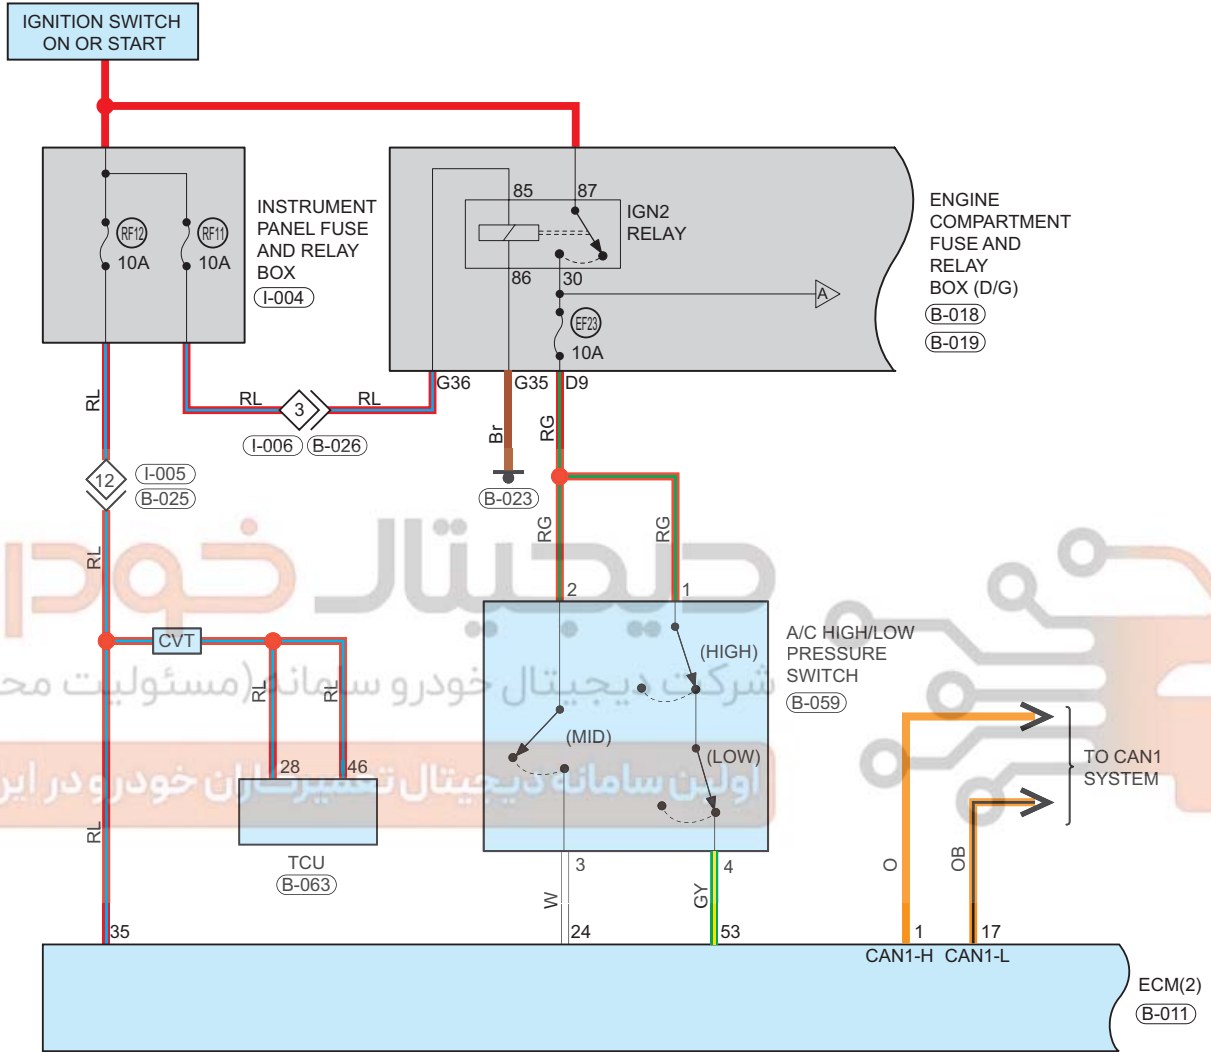

SQRE4G15B Engine Management System

Circuit Diagram (Page 1 of 8)

09 - SYSTEM CIRCUITS

Parts Location

Connector Code	See Page	Connector Code	See Page	Connector Code	See Page
I-004	08-8	B-018	08-11	B-019	08-11
B-063	08-11	B-059	08-11	B-011	08-11

Fuse and Relay

Fuse/Relay	See Page	Fuse and Relay Box
EF23	06-4	Engine Compartment Fuse and Relay Box
RF11	06-13	Instrument Panel Fuse and Relay Box
RF12	06-13	Instrument Panel Fuse and Relay Box
IG2 Relay	06-4	Engine Compartment Fuse and Relay Box