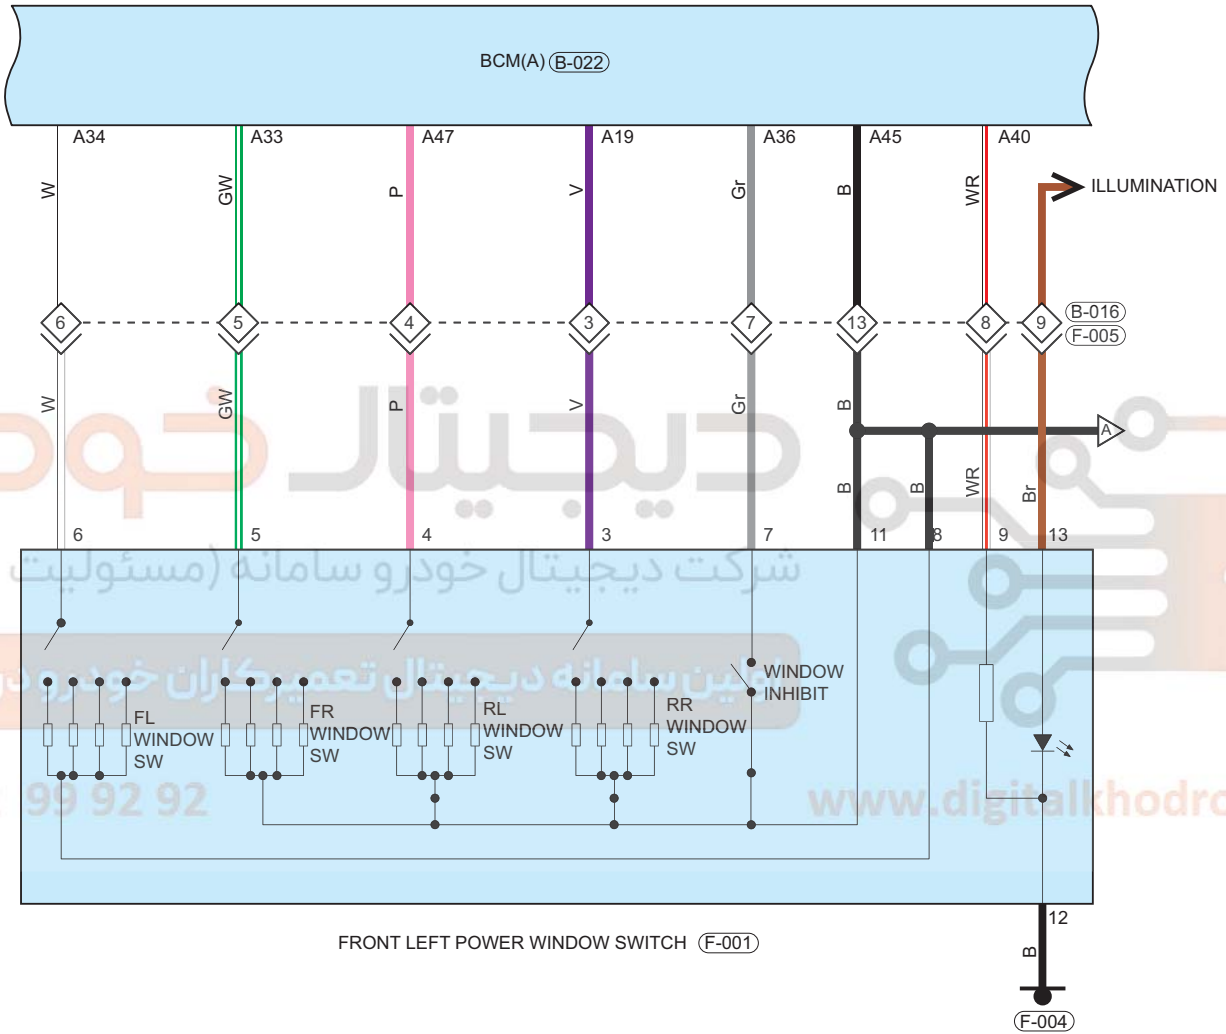

Circuit Diagram (Page 2 of 4)