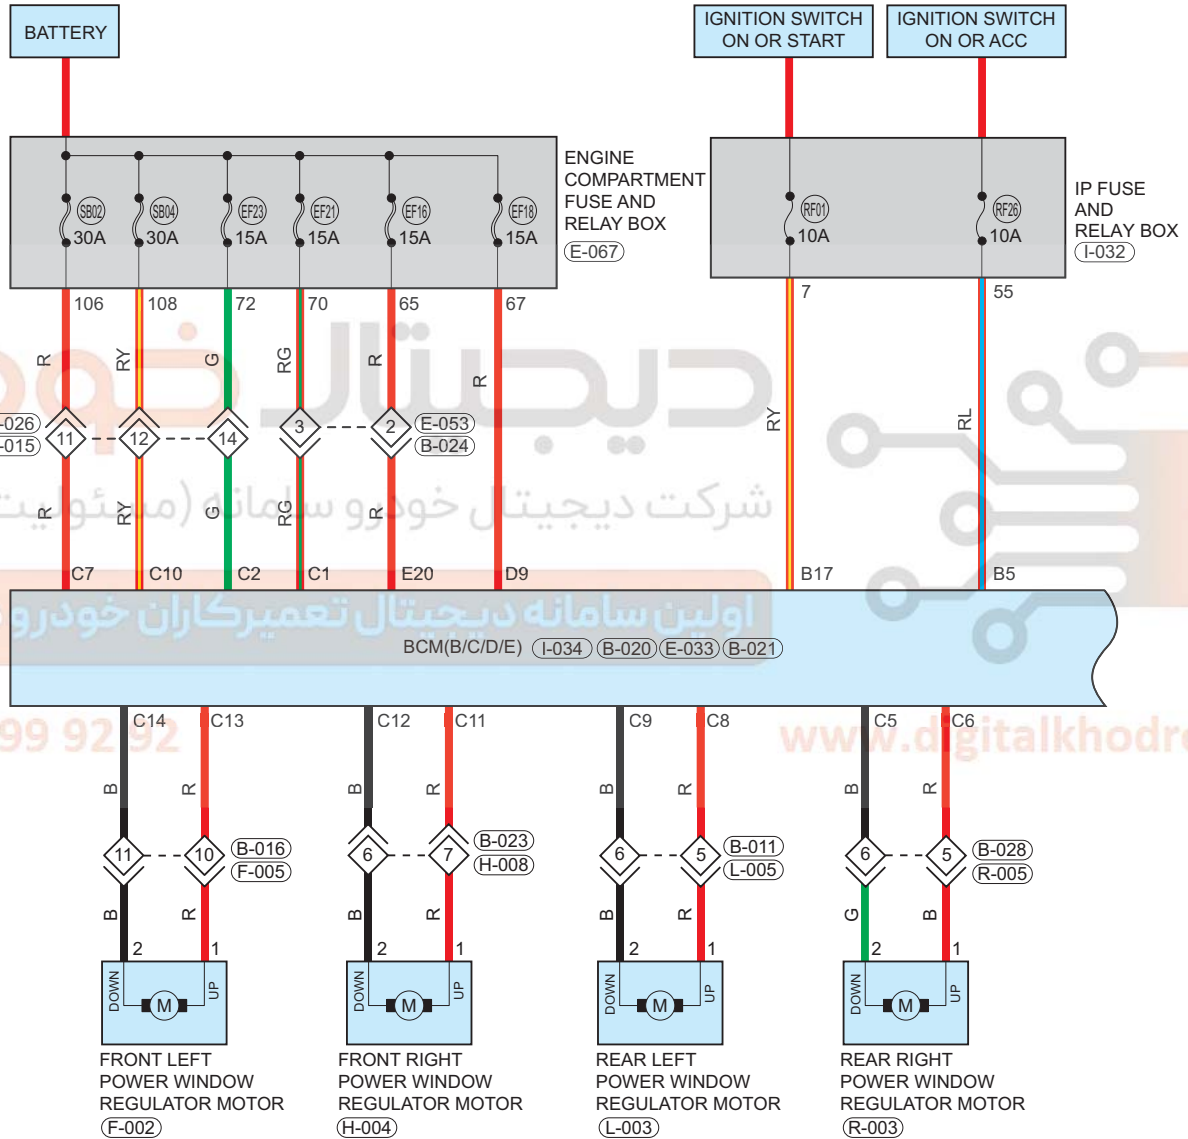

Windshield/Window Glass

Circuit Diagram (Page 1 of 4)

02 09

www.digitalkhodro.com

EA13T090700

Parts Location

Connector Code	See Page	Connector Code	See Page	Connector Code	See Page
E-067	08-5 (MT) 08-7 (AT)	I-032	08-10	I-034	08-10
B-020	08-12	E-033	08-5 (MT) 08-7 (AT)	B-021	08-12
F-002	08-14	H-004	08-15	L-003	08-16
R-003	08-17				

Fuse and Relay

Fuse/Relay	See Page	Fuse and Relay Box
RF01	06-10	IP Fuse and Relay Box
RF26	06-10	IP Fuse and Relay Box
EF16	06-2	Engine Compartment Fuse and Relay Box
EF18	06-2	Engine Compartment Fuse and Relay Box
EF21	06-2	Engine Compartment Fuse and Relay Box
EF23	06-2	Engine Compartment Fuse and Relay Box
SB02	06-2	Engine Compartment Fuse and Relay Box
SB04	06-2	Engine Compartment Fuse and Relay Box

Location of Junction Connector

Connector Code	See Page	Connector Code	See Page	Connector Code	See Page
E-026, B-015	08-5, 08-12 (MT) 08-7, 08-12 (AT)	E-053, B-024	08-5, 08-12 (MT) 08-7, 08-12 (AT)	B-016, F-005	08-12, 08-14
B-023, H-008	08-12, 08-15	B-011, L-005	08-12, 08-16	B-028, R-005	08-12, 08-17

Location of Junction Connector

Connector Code	See Page	Connector Code	See Page	Connector Code	See Page
L-005, B-011	08-16, 08-12	R-005, B-028	08-17, 08-12	H-008, B-023	08-15, 08-12

Form of Connector

Connector Code	See Page	Connector Code	See Page	Connector Code	See Page
L-004	12-14	R-004	12-14	H-003	12-13
B-012	12-10	B-025	12-12	H-007	12-13
B-022	12-11	L-005, B-011	12-14	R-005, B-028	12-14
H-008, B-023	12-13				