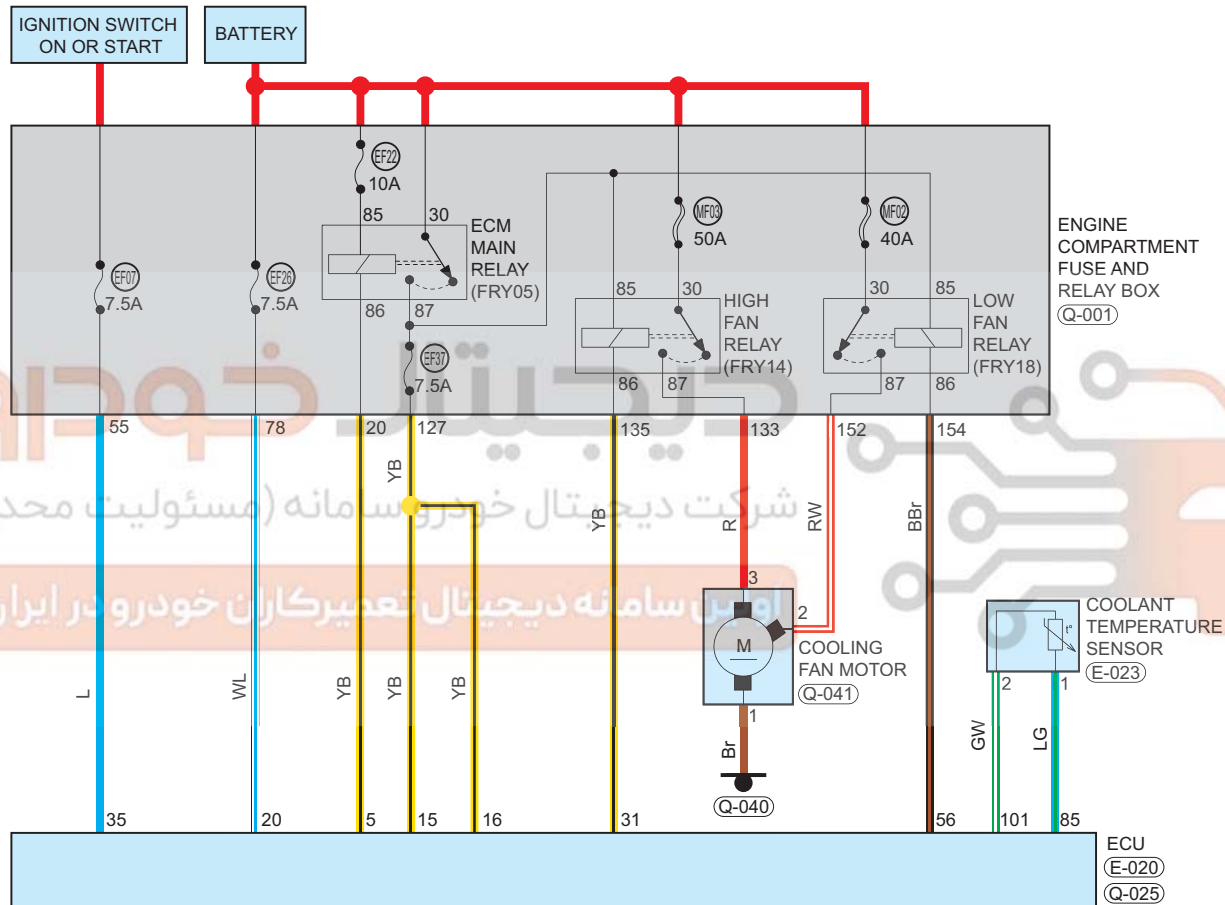

SQRE4T15B Cooling System

Circuit Diagram (Page 1 of 1)

09

COE001001