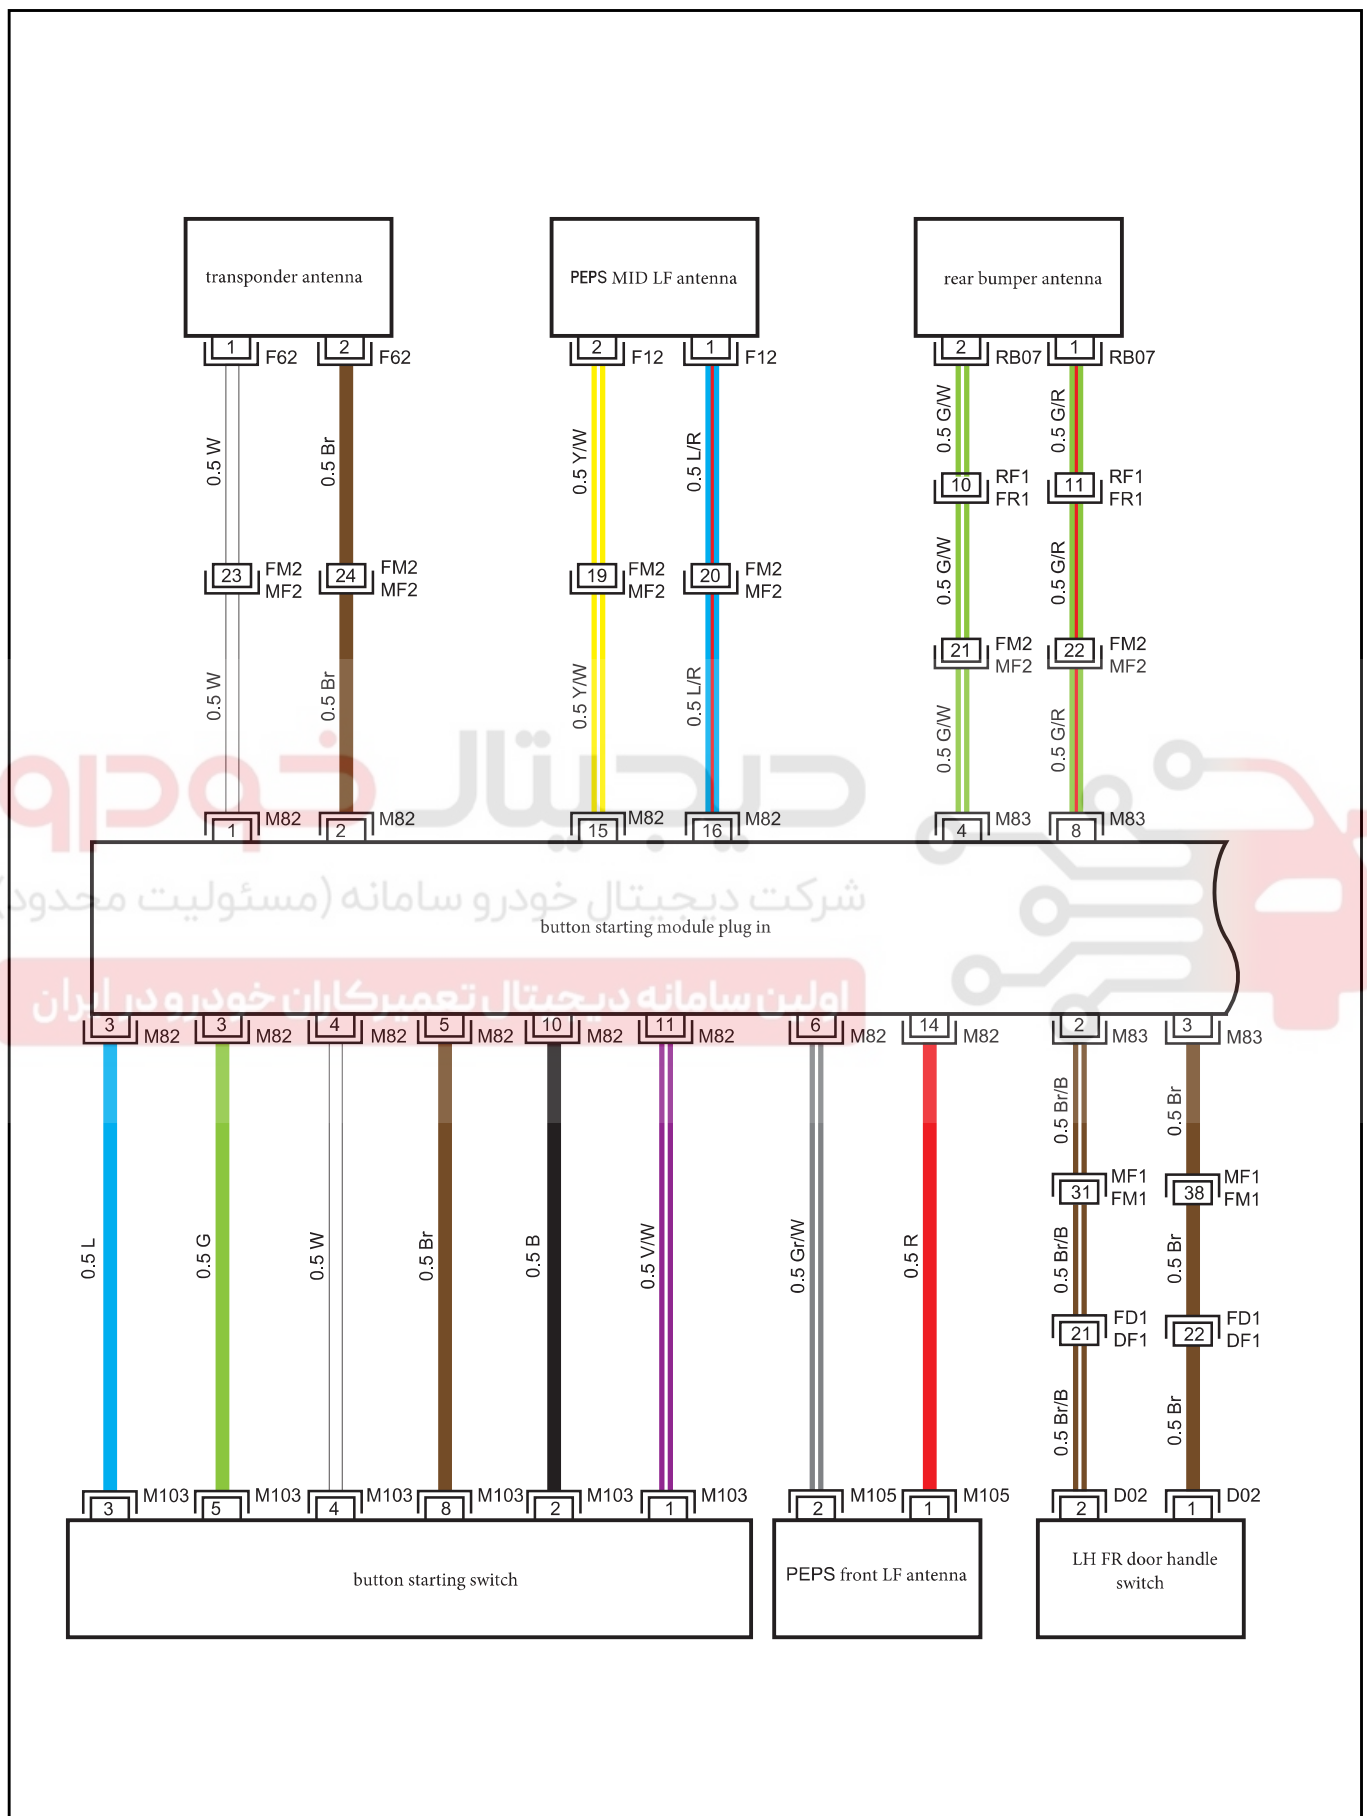

PEPS1

wire harness junctor	description	page
M49	RELAY MODULE_A wire harness junctor	25
M54	wire harness junctor	25
M81	button starting module plug in J1 wire harness junctor	25
PMF	IP.BOX F wire harness junctor	25
EPD	IP.BOX D wire harness junctor	16
ME2	main wire harness connecting with engine wire harness 2	25
EM2	engine wire harness connecting with main wire harness 2	17
MF2	main wire harness connecting with frame wire harness 2	26
FM2	frame wire harness connecting with main wire harness 2	46
M52	landing	63

connection point	remark	page
EPD-53	to TCU E31-L1	215
M81-14	to gear shifting handle F46-5	215

دیجیتال خودرو

شرکت دیجیتال خودرو سامانه (مسئولیت محدود)

اولین سامانه دیجیتال تعمیرکاران خودرو در ایران

PEPS2

wire harness junctor	description	page
F12	PEPS MID LF antenna wire harness junctor	45
F62	transponder antenna wire harness junctor	46
RB07	rear bumper antenna wire harness junctor	39
D02	LH FR door handle switch wire harness junctor	52
M82	button starting module plug in J2 wire harness junctor	25
M83	button starting module plug in J3 wire harness junctor	25
M103	button starting switch wire harness junctor	26
M105	PEPS front LF antenna wire harness junctor	25
MF1	main wire harness connecting with body wire harness junctor 1	26
MF2	main wire harness connecting with body wire harness junctor 1	26
FM1	body wire harness connecting with main wire harness junctor 1	46
FM2	body wire harness connecting with main wire harness junctor 1	46
FR1	body wire harness connecting with radar wire harness junctor 1	45
FD1	body wire harness connecting with LH FR door wire harness junctor 1	46
RF1	radar wire harness connecting with body wire harness junctor 1	39
DF1	LH FR door wire harness connecting with body wire harness junctor 1	52