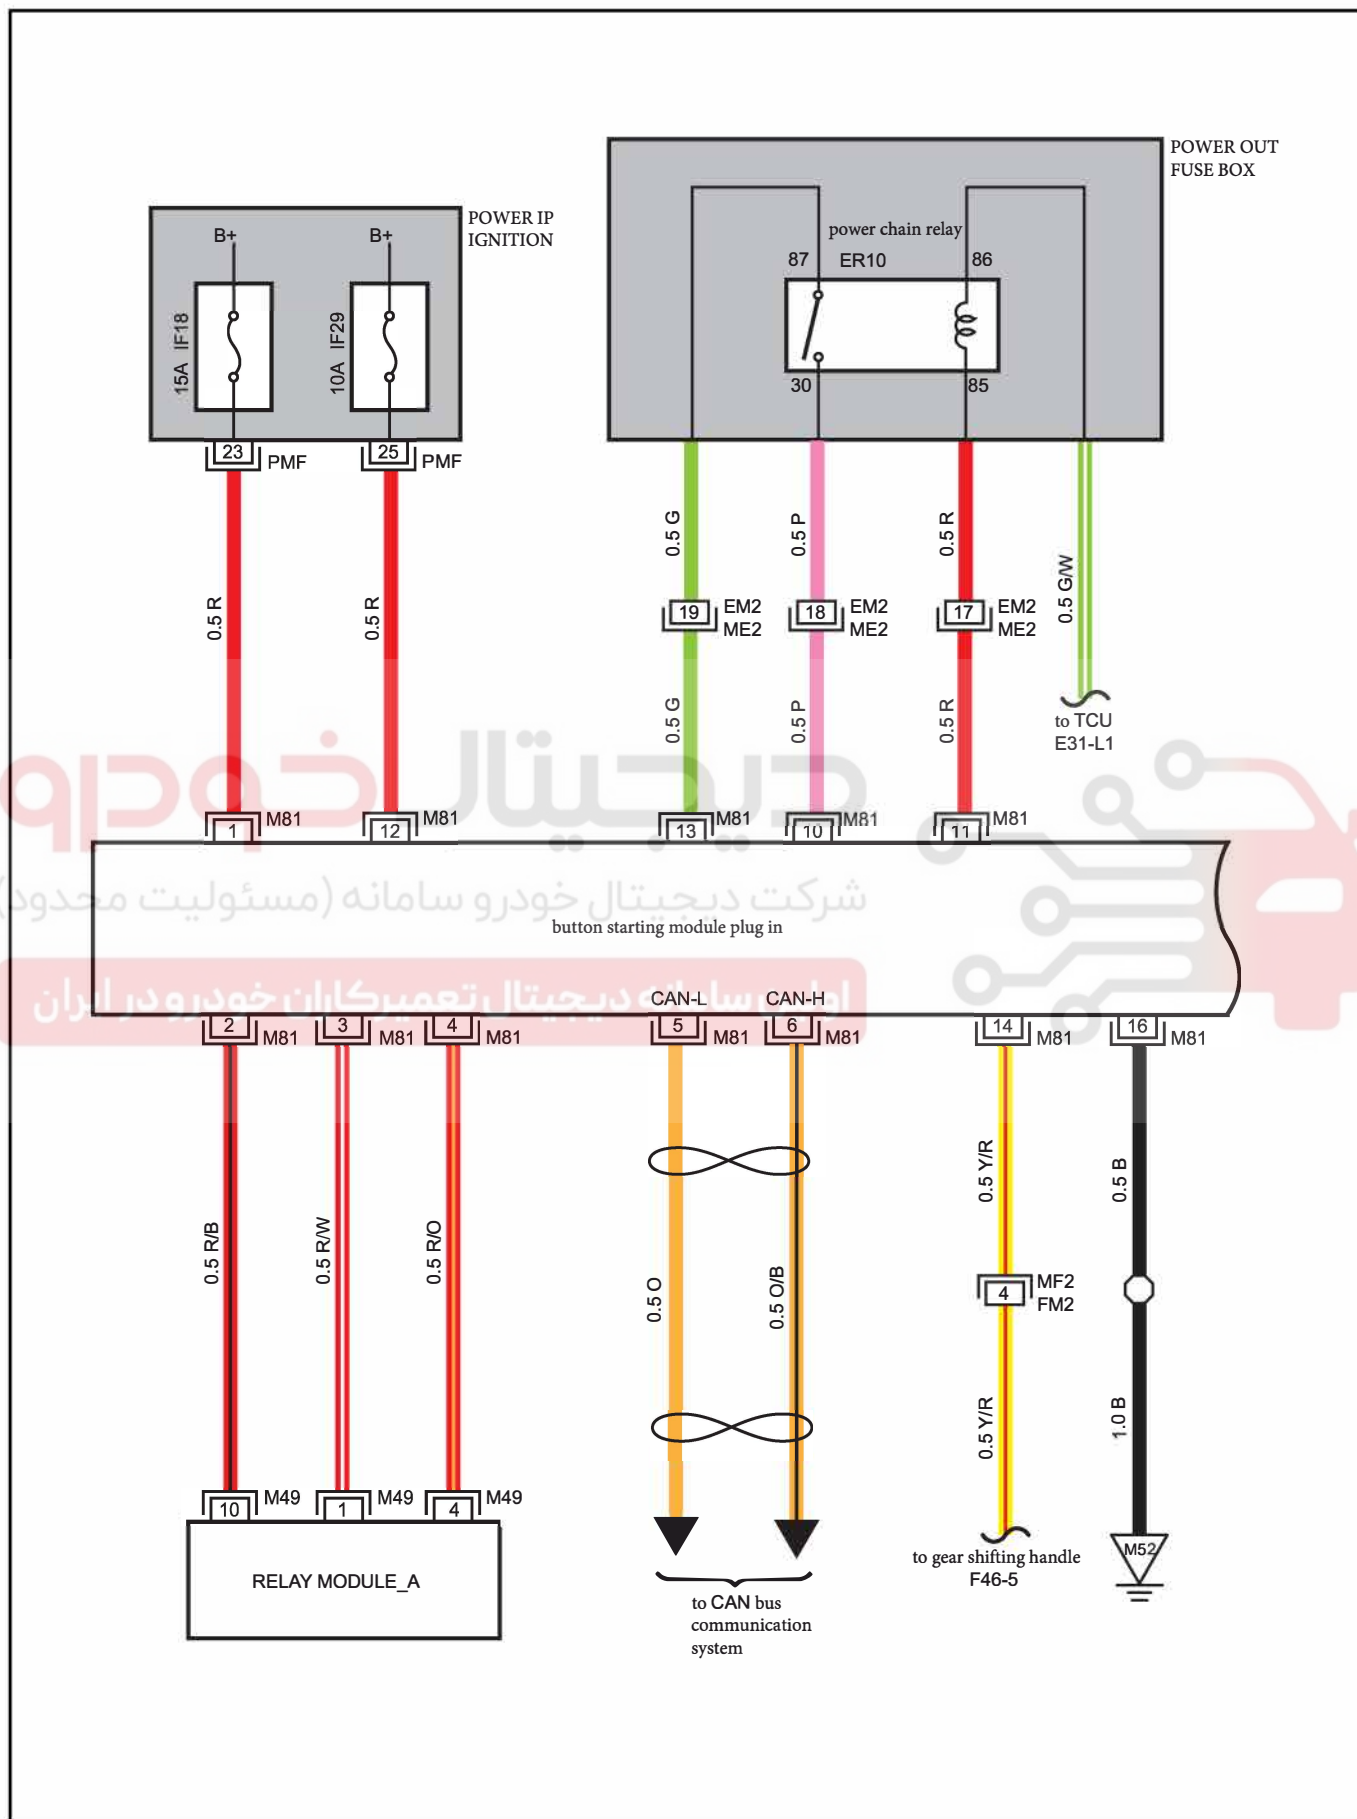

PEPS1

wire harness junctor	description	page
M49	RELAY MODULE_A wire harness junctor	25
M54	wire harness junctor	25
M81	button starting module plug in J1 wire harness junctor	25
PMF	IP.BOX F wire harness junctor	25
EPD	IP.BOX D wire harness junctor	16
ME2	main wire harness connecting with engine wire harness 2	25
EM2	engine wire harness connecting with main wire harness 2	17
MF2	main wire harness connecting with frame wire harness 2	26
FM2	frame wire harness connecting with main wire harness 2	46
M52	landing	63

connection point	remark	page
EPD-53	to TCU E31-L1	215
M81-14	to gear shifting handle F46-5	215

دیجیتال خودرو

شرکت دیجیتال خودرو سامانه (مسئولیت محدود)

اولین سامانه دیجیتال تعمیرکاران خودرو در ایران

PEPS2

wire harness junctor	description	page
F12	PEPS MID LF antenna wire harness junctor	45
F62	transponder antenna wire harness junctor	46
RB07	rear bumper antenna wire harness junctor	39
D02	LH FR door handle switch wire harness junctor	52
M82	button starting module plug in J2 wire harness junctor	25
M83	button starting module plug in J3 wire harness junctor	25
M103	button starting switch wire harness junctor	26
M105	PEPS front LF antenna wire harness junctor	25
MF1	main wire harness connecting with body wire harness junctor 1	26
MF2	main wire harness connecting with body wire harness junctor 1	26
FM1	body wire harness connecting with main wire harness junctor 1	46
FM2	body wire harness connecting with main wire harness junctor 1	46
FR1	body wire harness connecting with radar wire harness junctor 1	45
FD1	body wire harness connecting with LH FR door wire harness junctor 1	46
RF1	radar wire harness connecting with body wire harness junctor 1	39
DF1	LH FR door wire harness connecting with body wire harness junctor 1	52