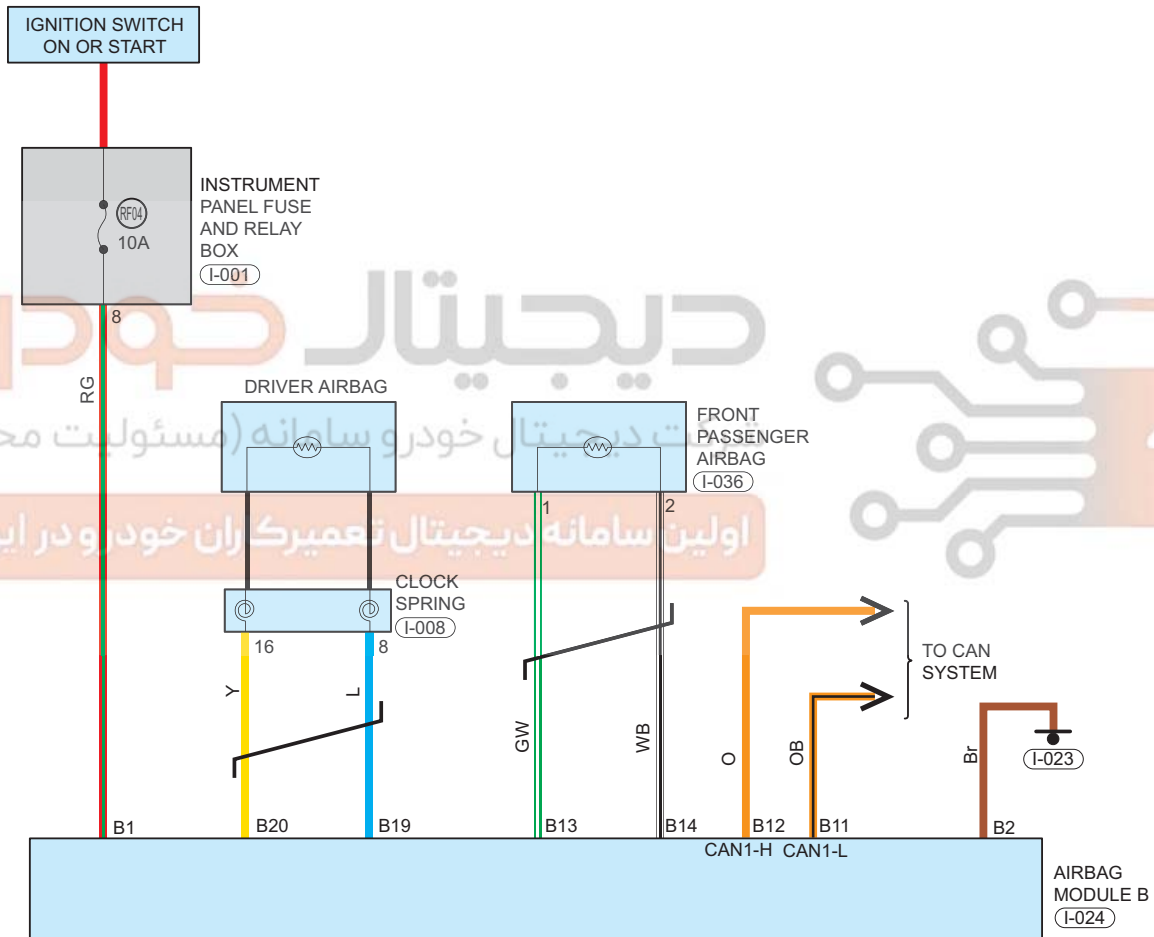

Supplemental Restraint System

Circuit Diagram (Page 1 of 2)

09 - SYSTEM CIRCUITS

Parts Location

Connector Code	See Page	Connector Code	See Page	Connector Code	See Page
I-001	08-8	I-008	08-8	I-036	08-8
I-023	08-8	I-024	08-8		

Fuse and Relay

Fuse/Relay	See Page	Fuse and Relay Box
RF04	06-9	Instrument Panel Fuse And Relay Box

Form of Connector

Connector Code	See Page	Connector Code	See Page	Connector Code	See Page
I-001	12-4	I-008	12-4	I-036	12-4
I-023	12-4	I-024	12-4		

دیجیتال خودرو

شرکت دیجیتال خودرو سامانه (مسئولیت محدود)

اولین سامانه دیجیتال تعمیرکاران خودرو در ایران

Circuit Diagram (Page 2 of 2)