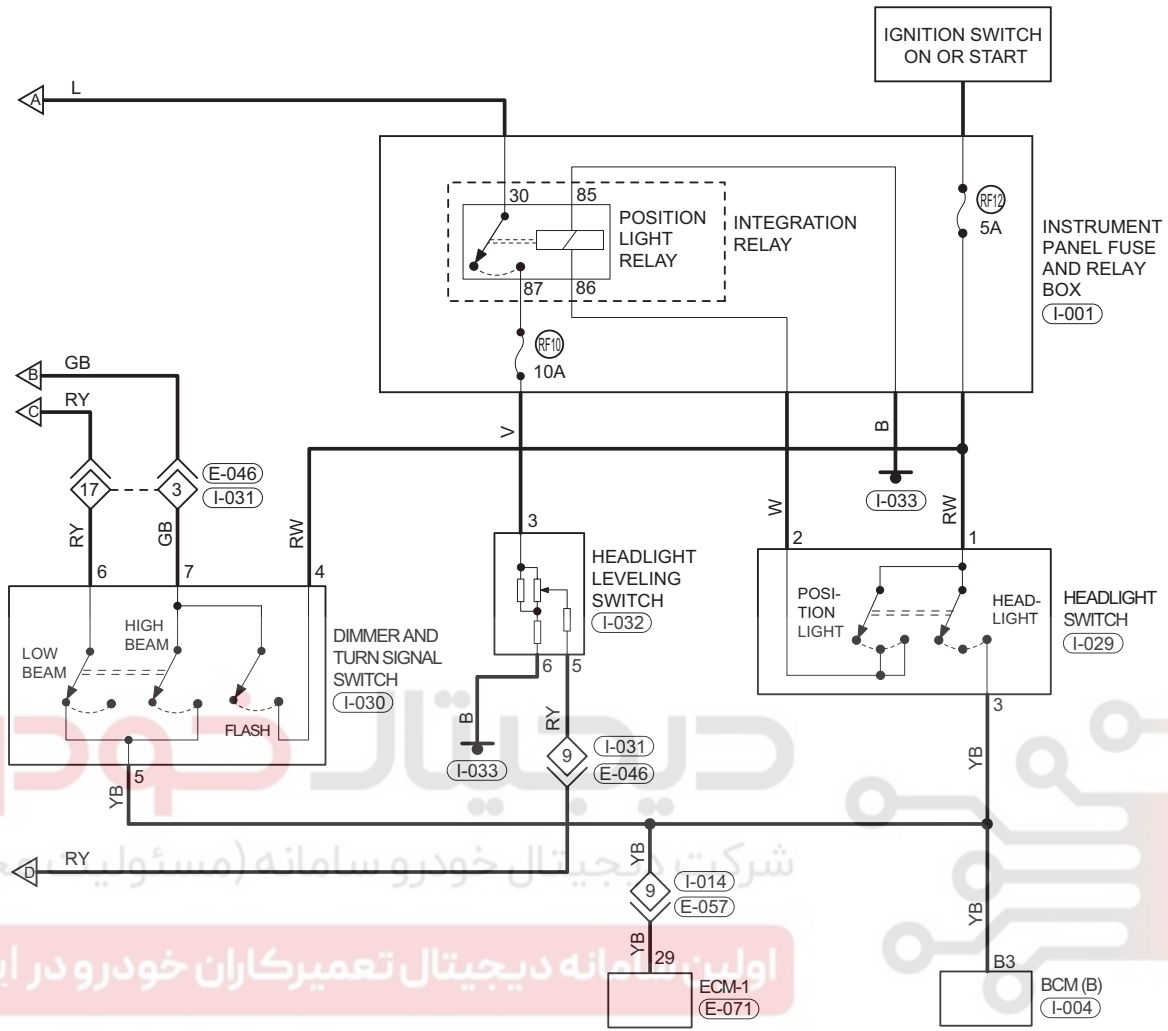

Circuit Diagram

High/Low Beam Light (Page 1 of 2)

High/Low Beam Light (Page 2 of 2)

32

(E-071)
B

(I-030)
W

(E-046)
W

(I-032) (I-029)
L W

(I-004)
B

(E-057)
W

(I-001)
W

ES15320020