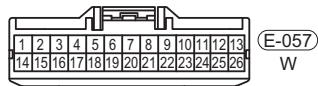

High/Low Beam Light (Page 2 of 2)

32

ES15320020