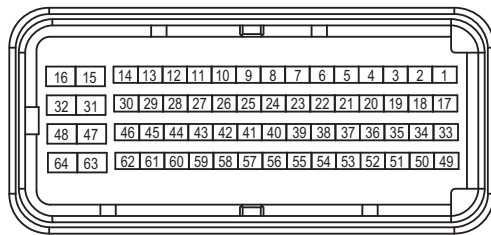

Circuit Diagram

High/Low Beam Light (Page 1 of 2)

High/Low Beam Light (Page 2 of 2)

32

(E-071)
B

(I-030)
W

(E-046)
W

(I-032) (I-029)
L W