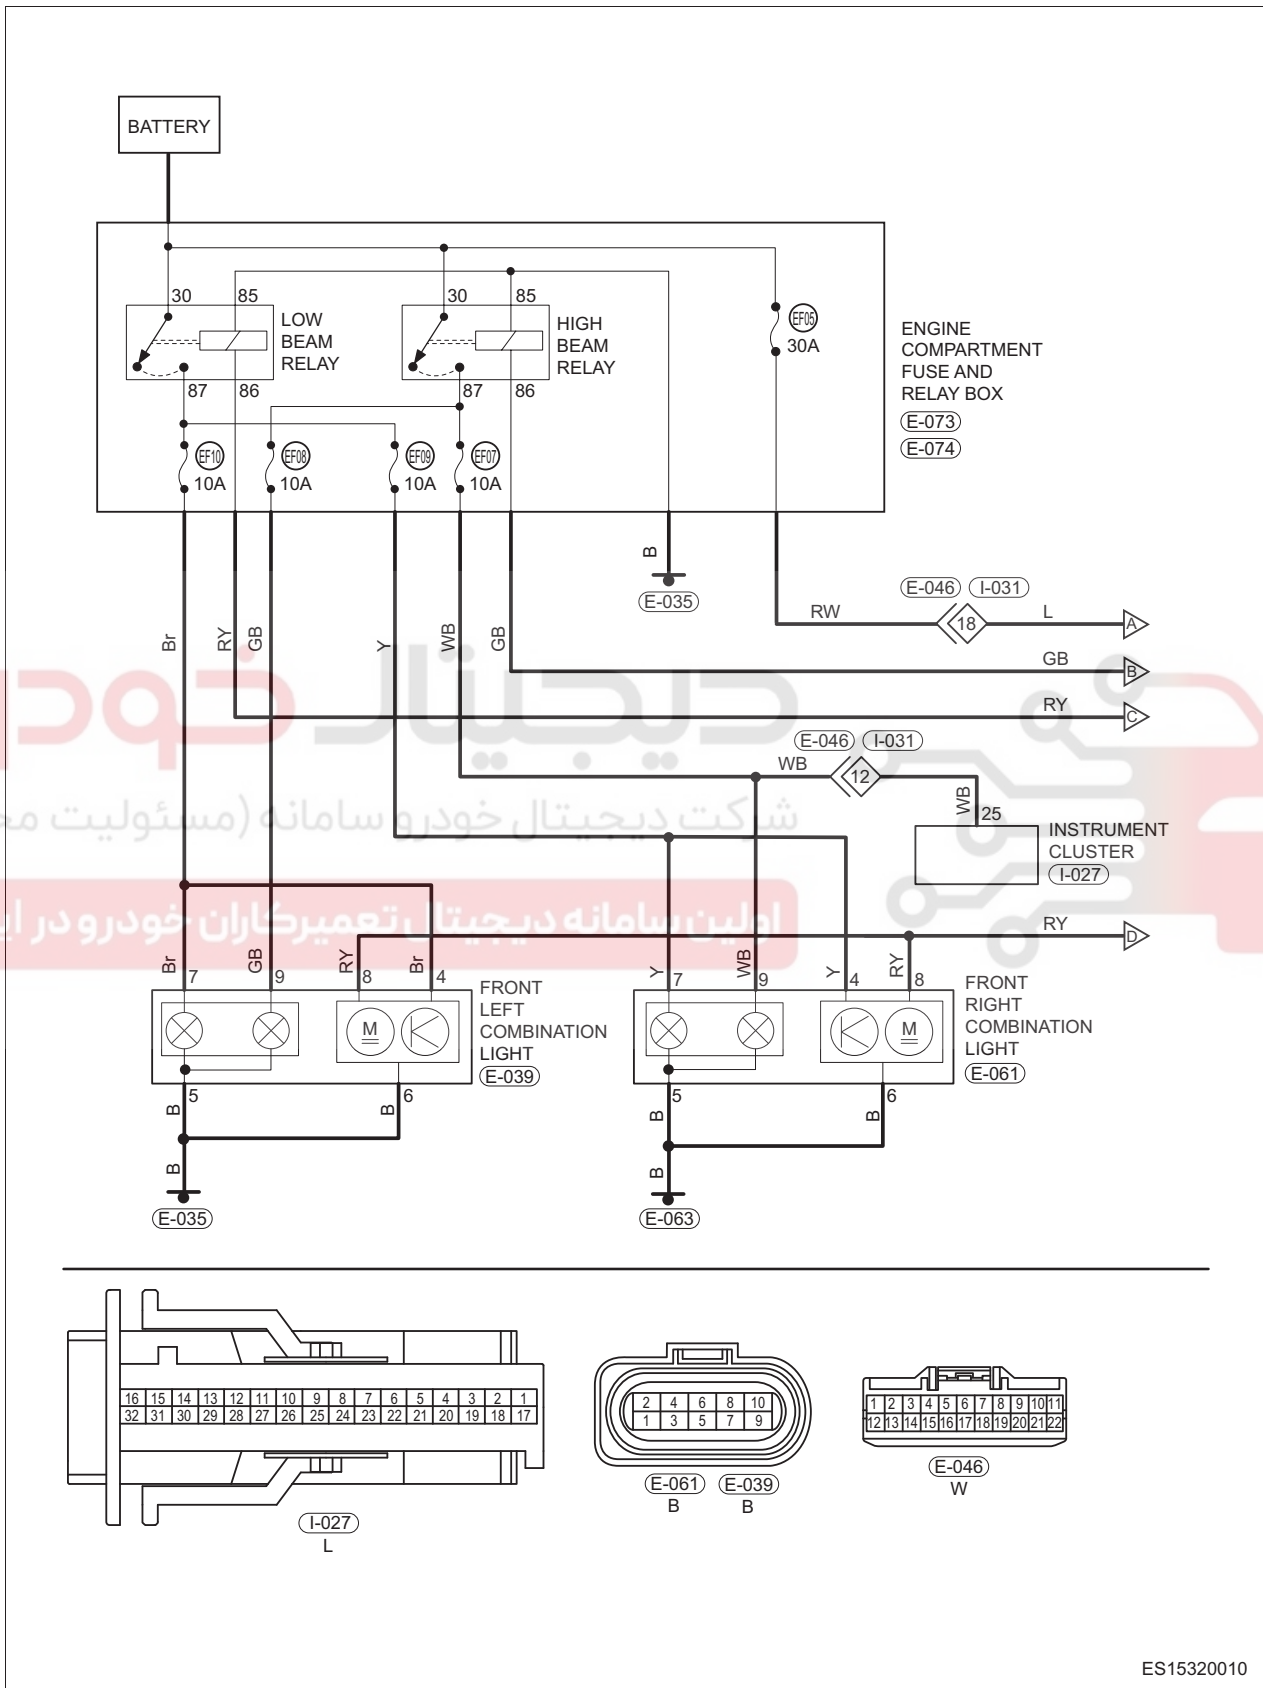

Circuit Diagram

High/Low Beam Light (Page 1 of 2)

High/Low Beam Light (Page 2 of 2)

32

(E-071)
B

(I-030)
W

(E-046)
W

(I-032) (I-029)
L W

(I-004)
B

(E-057)
W

(I-001)
W

ES15320020