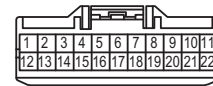

Circuit Diagram

High/Low Beam Light (Page 1 of 2)

High/Low Beam Light (Page 2 of 2)

32

(E-071)
B

(I-030)
W

(E-046)
W

(I-032) (I-029)
L W