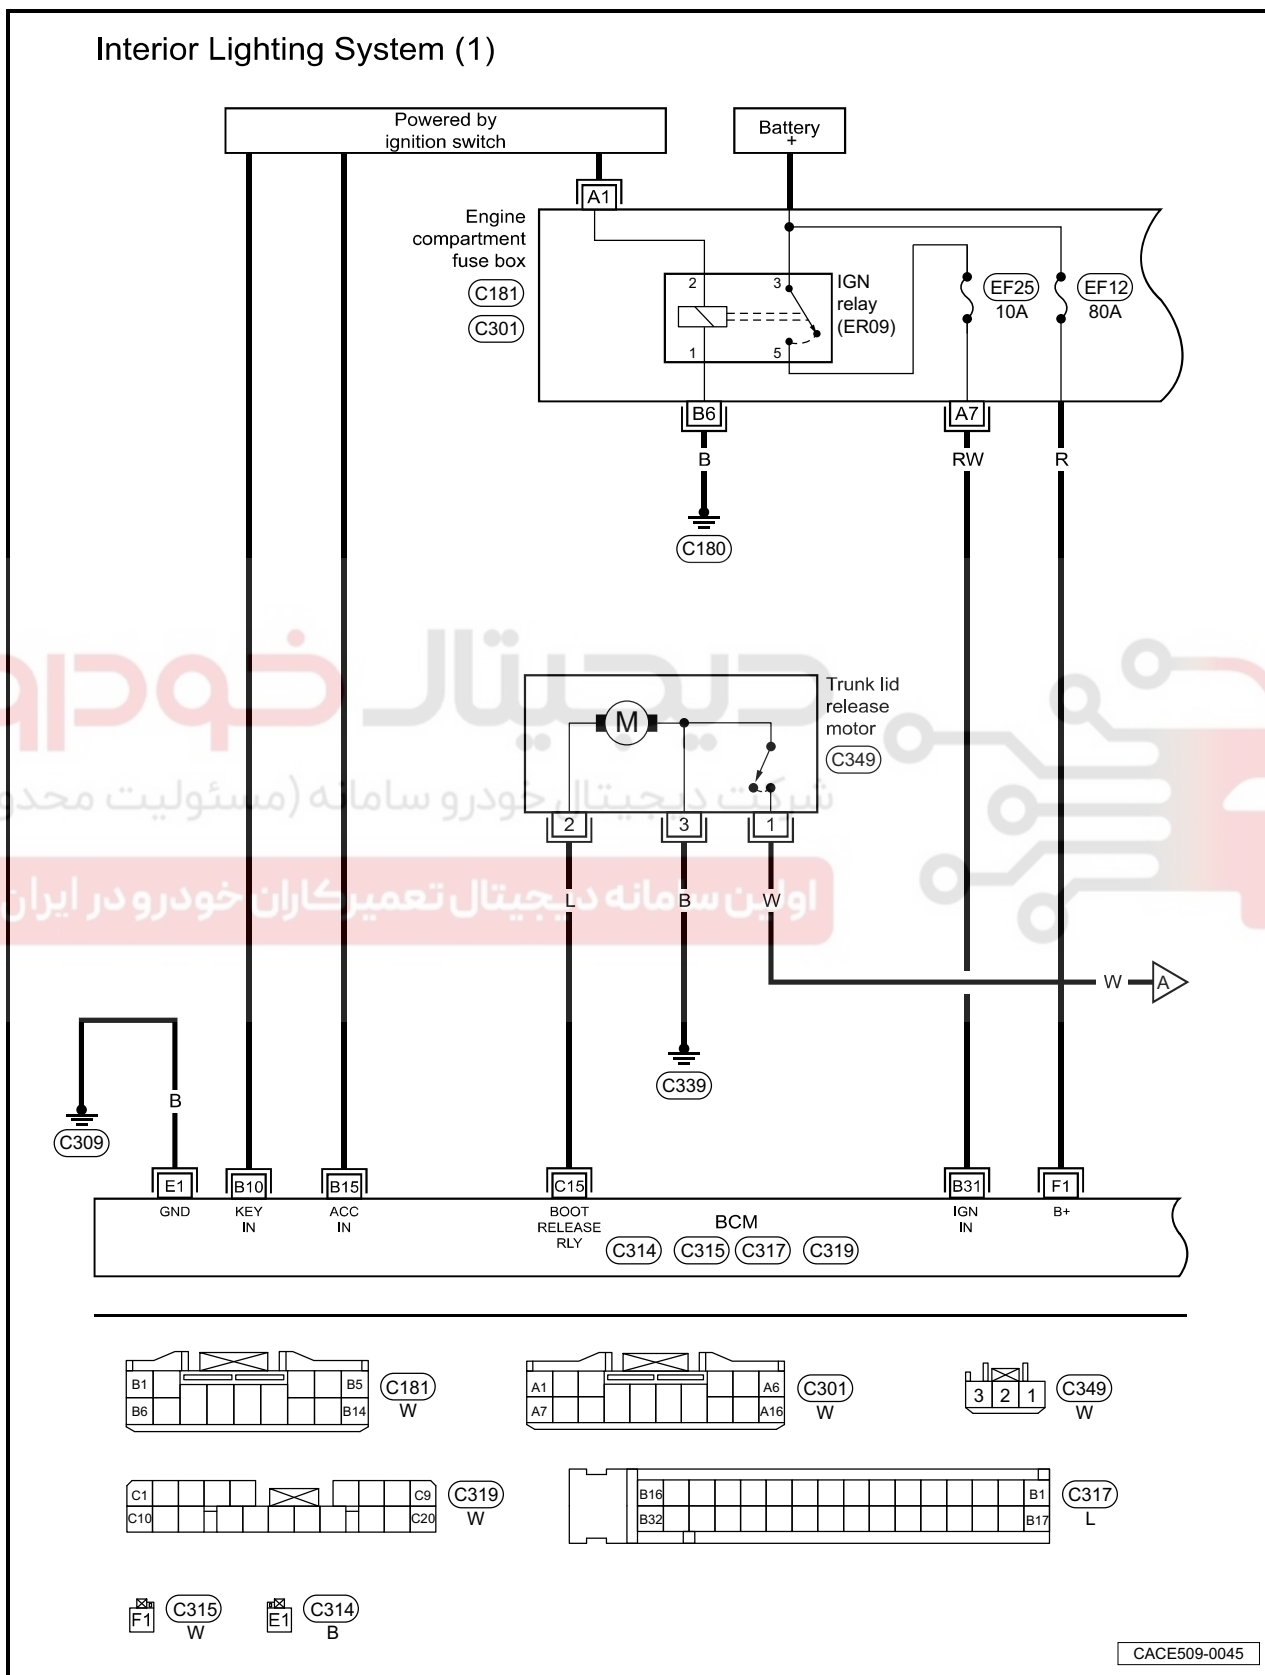

7.2 Diagnosis and Inspection

7.2.1 System Circuit Diagram

07 - Electrical Equipment

Interior Lights System (2)

Without Sunroof

CACE509-0046

Interior Lights System (3)

With Sunroof

CACE509-0047