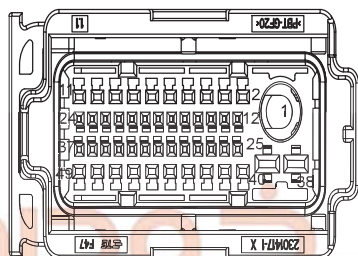

Rear View Mirror

Harness Connector	Name	Page
D07	Left Rear View Mirror	29
D14	Right Rear View Mirror	31
I1_DF	Left Front Door Harness to Body Harness	29
I1_FD	Body Harness to Left Front Door Harness	25
I1_FM	Body Harness to Main Harness I	25
I1_MF	Main Harness to Body Harness 1	20
I2_DF	Right Front Door Harness to Body Harness	31
I2_FD	Body Harness to Right Front Door Harness	26
I2_FM	Body Harness to Main Harness II	26
I2_MF	Main Harness to Body Harness II	21
M37	Rear View Mirror Switch	20
G51	Main Harness Left GND 1	43

دیجیتال خودرو

شرکت دیجیتال خودرو سامانه (مسئولیت محدود)

اولین سامانه دیجیتال تعمیرکاران خودرو در ایران

D07 Left Rear View Mirror

D14 Right Rear View Mirror

G51 Main Harness Left GND A

I1_DF Left Front Door Harness to Body
Harness

I1_FD Body Harness to Left Front Door
Harness

I1_FM Body Harness to Main
Harness I

I1_MF Main Harness to Body
Harness 1

I2_DF Right Front Door Harness to Body
Harness

I2_FD Body Harness to Right Front Door
Harness