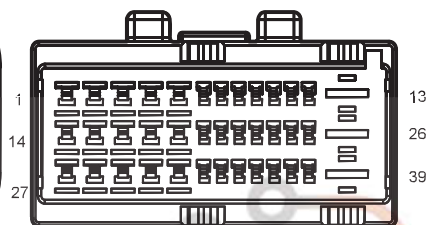

I2_FM Body Harness to Main
Harness II

I2_MF Main Harness to Body
Harness II

M37 Rear View Mirror Switch

Rear View Mirror

Harness Connector	Name	Page
D07	Left Rear View Mirror	29
D14	Right Rear View Mirror	31
I1_DF	Left Front Door Harness to Body Harness	29
I1_FD	Body Harness to Left Front Door Harness	25
I1_FM	Body Harness to Main Harness I	25
I1_MF	Main Harness to Body Harness 1	20
I2_DF	Right Front Door Harness to Body Harness	31
I2_FD	Body Harness to Right Front Door Harness	26
I2_FM	Body Harness to Main Harness II	26
I2_MF	Main Harness to Body Harness II	21
M37	Rear View Mirror Switch	20

دیجیتال خودرو

شرکت دیجیتال خودرو سامانه (مسئولیت محدود)

اولین سامانه دیجیتال تعمیرکاران خودرو در ایران

D07 Left Rear View Mirror

D14 Right Rear View Mirror

M37 Rear View Mirror Switch

I1_DF Left Front Door Harness to Body Harness

I1_FD Body Harness to Left Front Door Harness

I1_FM Body Harness to Main Harness I

I1_MF Main Harness to Body Harness I

I2_DF Right Front Door Harness to Body Harness

I2_FD Body Harness to Right Front Door Harness