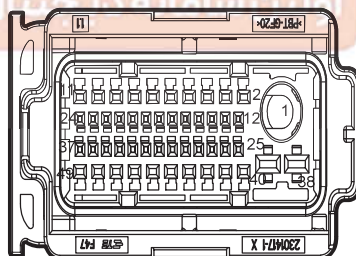

I1_FD Body Harness to Left Front Door
Harness

I1_FM Body Harness to Main
Harness I

I1_MF Main Harness to Body
Harness 1

I2_DF Right Front Door Harness to Body
Harness

I2_FD Body Harness to Right Front Door
Harness

I2_FM Body Harness to Main
Harness II

I2_MF Main Harness to Body
Harness II

M37 Rear View Mirror Switch

Rear View Mirror

Harness Connector	Name	Page
D07	Left Rear View Mirror	29
D14	Right Rear View Mirror	31
I1_DF	Left Front Door Harness to Body Harness	29
I1_FD	Body Harness to Left Front Door Harness	25
I1_FM	Body Harness to Main Harness I	25
I1_MF	Main Harness to Body Harness 1	20
I2_DF	Right Front Door Harness to Body Harness	31
I2_FD	Body Harness to Right Front Door Harness	26
I2_FM	Body Harness to Main Harness II	26
I2_MF	Main Harness to Body Harness II	21
M37	Rear View Mirror Switch	20