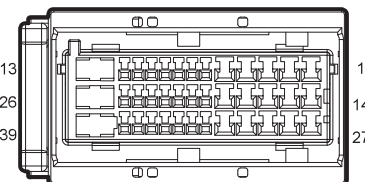

I1_FD Body Harness to Left Front Door
Harness

I1_FM Body Harness to Main
Harness I

I1_MF Main Harness to Body
Harness 1

I2_DF Right Front Door Harness to Body
Harness

I2_FD Body Harness to Right Front Door
Harness

I2_FM Body Harness to Main
Harness II

I2_MF Main Harness to Body
Harness II

M37 Rear View Mirror Switch

Rear View Mirror

Harness Connector	Name	Page
D07	Left Rear View Mirror	29
D14	Right Rear View Mirror	31
I1_DF	Left Front Door Harness to Body Harness	29
I1_FD	Body Harness to Left Front Door Harness	25
I1_FM	Body Harness to Main Harness I	25
I1_MF	Main Harness to Body Harness 1	20
I2_DF	Right Front Door Harness to Body Harness	31
I2_FD	Body Harness to Right Front Door Harness	26
I2_FM	Body Harness to Main Harness II	26
I2_MF	Main Harness to Body Harness II	21
M37	Rear View Mirror Switch	20