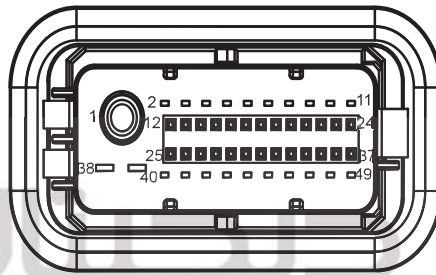

I2_FM Body Harness to Main
Harness II

I2_MF Main Harness to Body
Harness II

M37 Rear View Mirror Switch

Rear View Mirror

Harness Connector	Name	Page
D07	Left Rear View Mirror	29
D14	Right Rear View Mirror	31
I1_DF	Left Front Door Harness to Body Harness	29
I1_FD	Body Harness to Left Front Door Harness	25
I1_FM	Body Harness to Main Harness I	25
I1_MF	Main Harness to Body Harness 1	20
I2_DF	Right Front Door Harness to Body Harness	31
I2_FD	Body Harness to Right Front Door Harness	26
I2_FM	Body Harness to Main Harness II	26
I2_MF	Main Harness to Body Harness II	21
M37	Rear View Mirror Switch	20

دیجیتال خودرو

شرکت دیجیتال خودرو سامانه (مسئولیت محدود)

اولین سامانه دیجیتال تعمیرکاران خودرو در ایران

D07 Left Rear View Mirror

D14 Right Rear View Mirror

M37 Rear View Mirror Switch

I1_DF Left Front Door Harness to Body Harness

I1_FD Body Harness to Left Front Door Harness

I1_FM Body Harness to Main Harness I

I1_MF Main Harness to Body Harness I

I2_DF Right Front Door Harness to Body Harness

I2_FD Body Harness to Right Front Door Harness