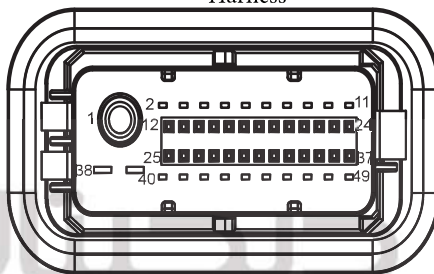

Rear View Mirror

Harness Connector	Name	Page
D07	Left Rear View Mirror	29
D14	Right Rear View Mirror	31
I1_DF	Left Front Door Harness to Body Harness	29
I1_FD	Body Harness to Left Front Door Harness	25
I1_FM	Body Harness to Main Harness I	25
I1_MF	Main Harness to Body Harness 1	20
I2_DF	Right Front Door Harness to Body Harness	31
I2_FD	Body Harness to Right Front Door Harness	26
I2_FM	Body Harness to Main Harness II	26
I2_MF	Main Harness to Body Harness II	21
M37	Rear View Mirror Switch	20
G51	Main Harness Left GND 1	43

دیجیتال خودرو

شرکت دیجیتال خودرو سامانه (مسئولیت محدود)

اولین سامانه دیجیتال تعمیرکاران خودرو در ایران

D07 Left Rear View Mirror

D14 Right Rear View Mirror

G51 Main Harness Left GND A

I1_DF Left Front Door Harness to Body
Harness

I1_FD Body Harness to Left Front Door
Harness

I1_FM Body Harness to Main
Harness I

I1_MF Main Harness to Body
Harness 1

I2_DF Right Front Door Harness to Body
Harness

I2_FD Body Harness to Right Front Door
Harness

I2_FM Body Harness to Main
Harness II

I2_MF Main Harness to Body
Harness II

M37 Rear View Mirror Switch

Rear View Mirror

Harness Connector	Name	Page
D07	Left Rear View Mirror	29
D14	Right Rear View Mirror	31
I1_DF	Left Front Door Harness to Body Harness	29
I1_FD	Body Harness to Left Front Door Harness	25
I1_FM	Body Harness to Main Harness I	25
I1_MF	Main Harness to Body Harness 1	20
I2_DF	Right Front Door Harness to Body Harness	31
I2_FD	Body Harness to Right Front Door Harness	26
I2_FM	Body Harness to Main Harness II	26
I2_MF	Main Harness to Body Harness II	21
M37	Rear View Mirror Switch	20