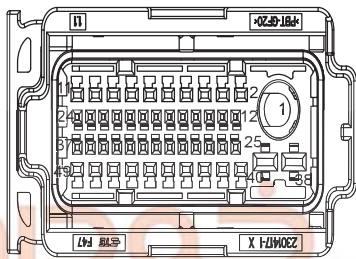

I2_FM Body Harness to Main
Harness II

I2_MF Main Harness to Body
Harness II

M37 Rear View Mirror Switch

Rear View Mirror

Harness Connector	Name	Page
D07	Left Rear View Mirror	29
D14	Right Rear View Mirror	31
I1_DF	Left Front Door Harness to Body Harness	29
I1_FD	Body Harness to Left Front Door Harness	25
I1_FM	Body Harness to Main Harness I	25
I1_MF	Main Harness to Body Harness 1	20
I2_DF	Right Front Door Harness to Body Harness	31
I2_FD	Body Harness to Right Front Door Harness	26
I2_FM	Body Harness to Main Harness II	26
I2_MF	Main Harness to Body Harness II	21
M37	Rear View Mirror Switch	20

دیجیتال خودرو

شرکت دیجیتال خودرو سامانه (مسئولیت محدود)

اولین سامانه دیجیتال تعمیرکاران خودرو در ایران

D07 Left Rear View Mirror

D14 Right Rear View Mirror

M37 Rear View Mirror Switch

I1_DF Left Front Door Harness to Body Harness

I1_FD Body Harness to Left Front Door Harness

I1_FM Body Harness to Main Harness I

I1_MF Main Harness to Body Harness I

I2_DF Right Front Door Harness to Body Harness

I2_FD Body Harness to Right Front Door Harness