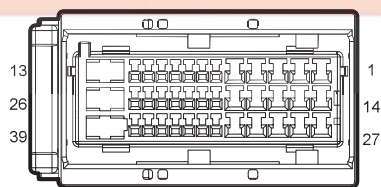

I2_FM Body Harness to Main
Harness II

I2_MF Main Harness to Body
Harness II

M37 Rear View Mirror Switch

Rear View Mirror

Harness Connector	Name	Page
D07	Left Rear View Mirror	29
D14	Right Rear View Mirror	31
I1_DF	Left Front Door Harness to Body Harness	29
I1_FD	Body Harness to Left Front Door Harness	25
I1_FM	Body Harness to Main Harness I	25
I1_MF	Main Harness to Body Harness 1	20
I2_DF	Right Front Door Harness to Body Harness	31
I2_FD	Body Harness to Right Front Door Harness	26
I2_FM	Body Harness to Main Harness II	26
I2_MF	Main Harness to Body Harness II	21
M37	Rear View Mirror Switch	20

دیجیتال خودرو

شرکت دیجیتال خودرو سامانه (مسئولیت محدود)

اولین سامانه دیجیتال تعمیرکاران خودرو در ایران

D07 Left Rear View Mirror

D14 Right Rear View Mirror

M37 Rear View Mirror Switch

I1_DF Left Front Door Harness to Body Harness

I1_FD Body Harness to Left Front Door Harness

I1_FM Body Harness to Main Harness I

I1_MF Main Harness to Body Harness I

I2_DF Right Front Door Harness to Body Harness

I2_FD Body Harness to Right Front Door Harness