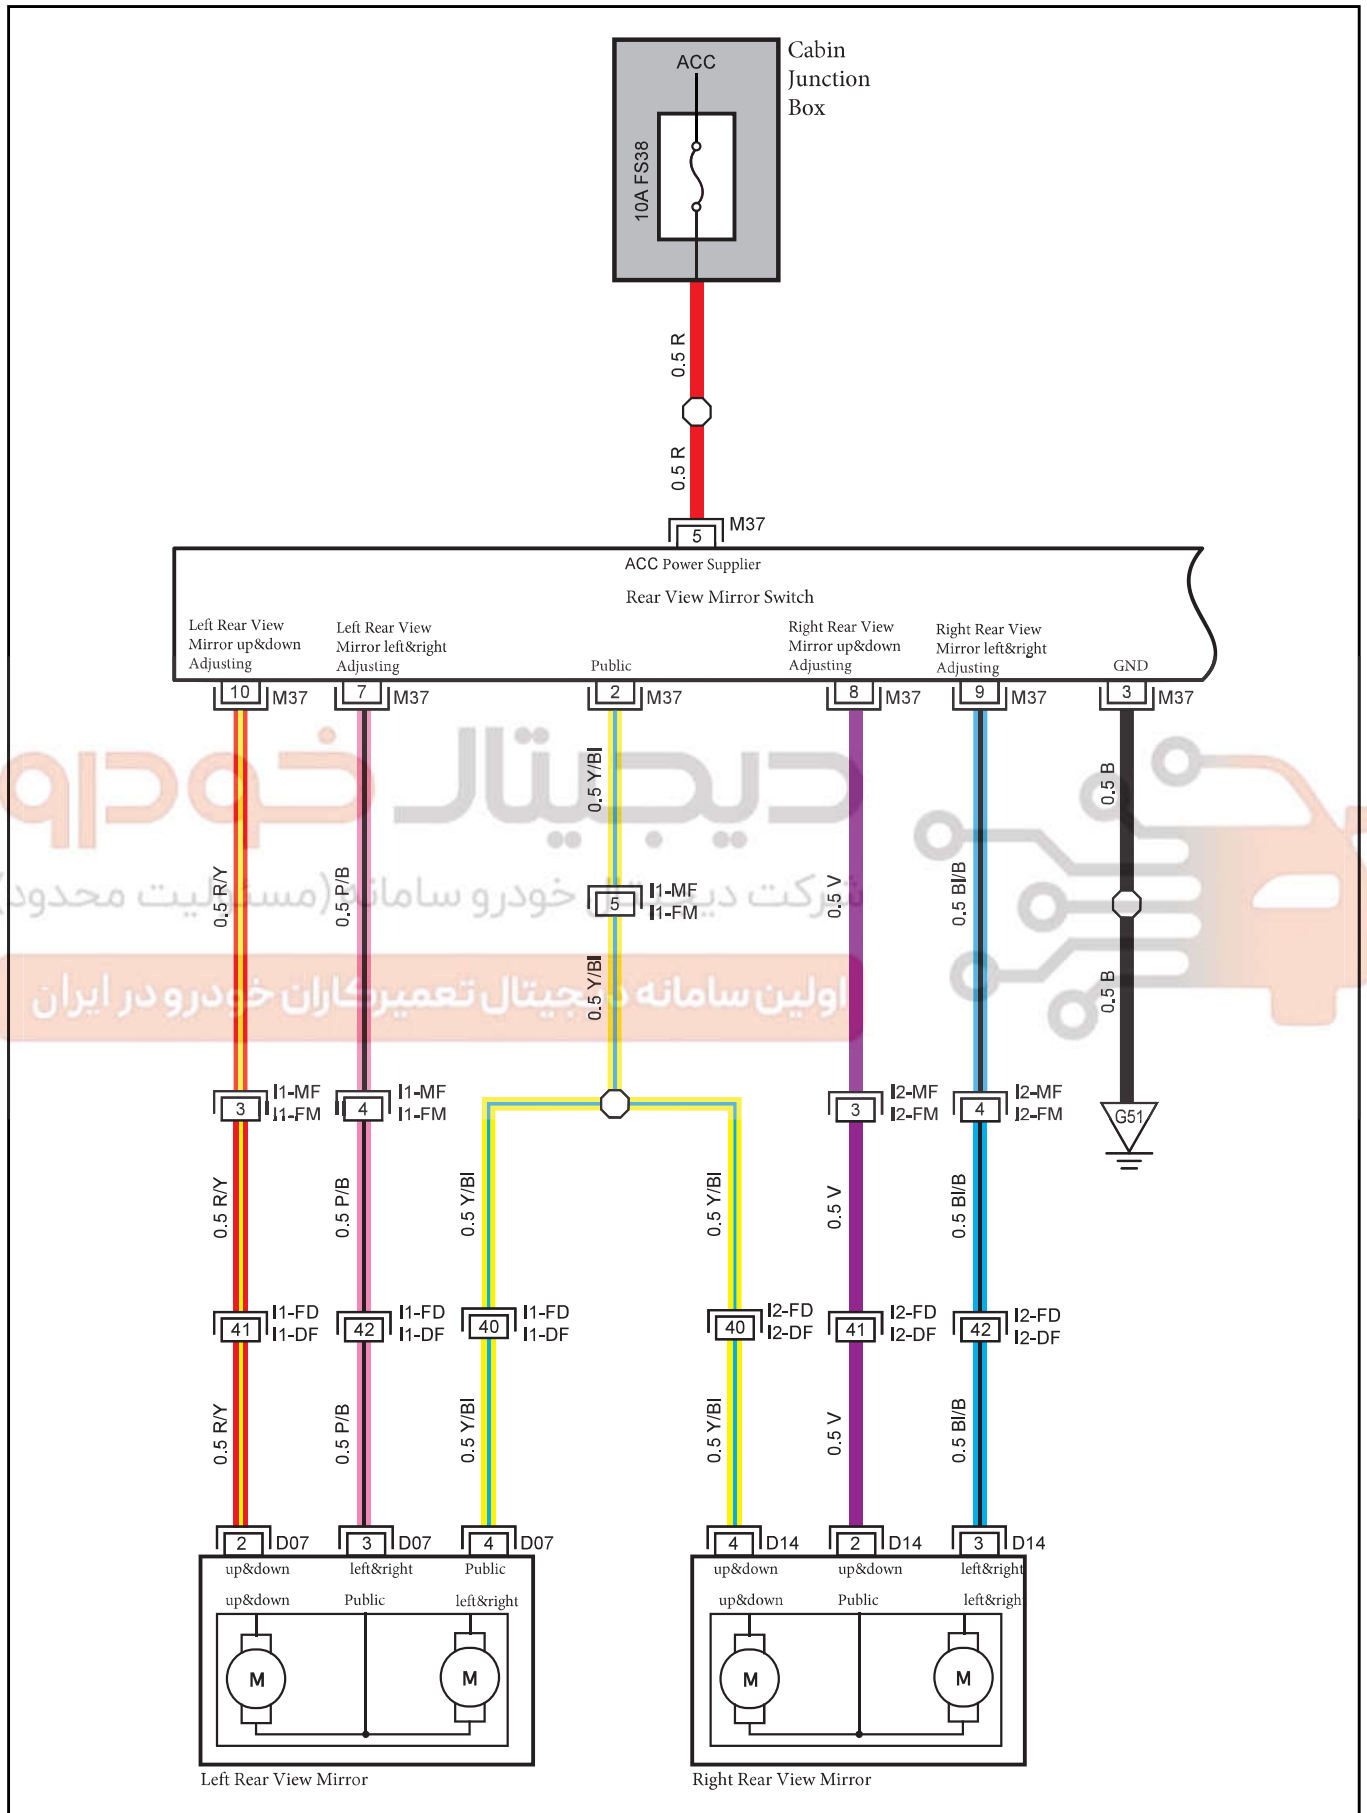

Rear View Mirror

Harness Connector	Name	Page
D07	Left Rear View Mirror	29
D14	Right Rear View Mirror	31
I1_DF	Left Front Door Harness to Body Harness	29
I1_FD	Body Harness to Left Front Door Harness	25
I1_FM	Body Harness to Main Harness I	25
I1_MF	Main Harness to Body Harness 1	20
I2_DF	Right Front Door Harness to Body Harness	31
I2_FD	Body Harness to Right Front Door Harness	26
I2_FM	Body Harness to Main Harness II	26
I2_MF	Main Harness to Body Harness II	21
M37	Rear View Mirror Switch	20
G51	Main Harness Left GND 1	43

دیجیتال خودرو

شرکت دیجیتال خودرو سامانه (مسئولیت محدود)

اولین سامانه دیجیتال تعمیرکاران خودرو در ایران

D07 Left Rear View Mirror

D14 Right Rear View Mirror

G51 Main Harness Left GND A

I1_DF Left Front Door Harness to Body
Harness

I1_FD Body Harness to Left Front Door
Harness

I1_FM Body Harness to Main
Harness I

I1_MF Main Harness to Body
Harness 1

I2_DF Right Front Door Harness to Body
Harness

I2_FD Body Harness to Right Front Door
Harness

I2_FM Body Harness to Main
Harness II

I2_MF Main Harness to Body
Harness II

M37 Rear View Mirror Switch

Rear View Mirror

Harness Connector	Name	Page
D07	Left Rear View Mirror	29
D14	Right Rear View Mirror	31
I1_DF	Left Front Door Harness to Body Harness	29
I1_FD	Body Harness to Left Front Door Harness	25
I1_FM	Body Harness to Main Harness I	25
I1_MF	Main Harness to Body Harness 1	20
I2_DF	Right Front Door Harness to Body Harness	31
I2_FD	Body Harness to Right Front Door Harness	26
I2_FM	Body Harness to Main Harness II	26
I2_MF	Main Harness to Body Harness II	21
M37	Rear View Mirror Switch	20