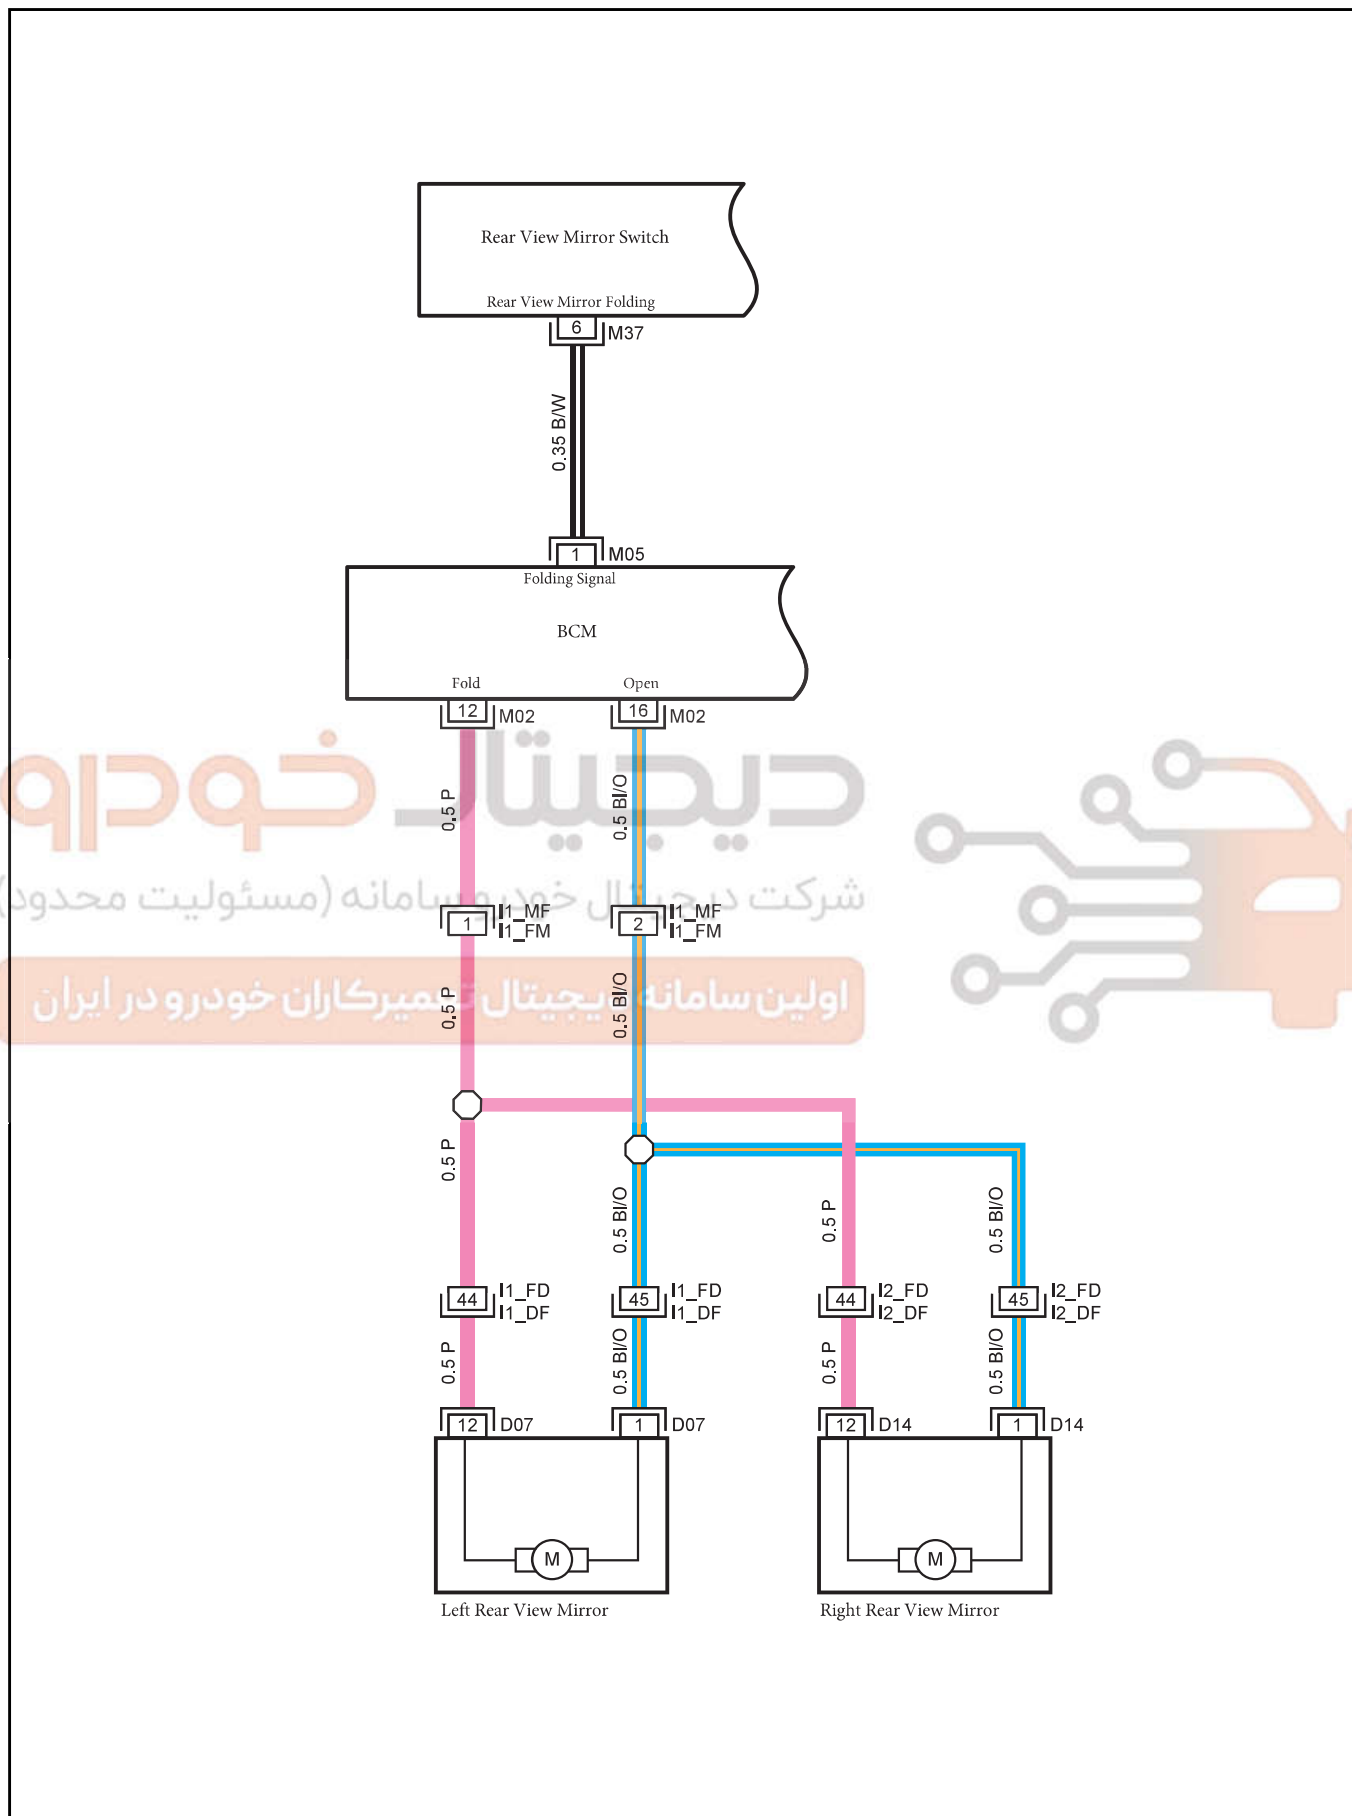

I1_FD Body Harness to Left Front Door
Harness

I1_FM Body Harness to Main
Harness I

I1_MF Main Harness to Body
Harness 1

I2_DF Right Front Door Harness to Body
Harness

I2_FD Body Harness to Right Front Door
Harness

I2_FM Body Harness to Main
Harness II

I2_MF Main Harness to Body
Harness II

M37 Rear View Mirror Switch

Rear View Mirror

Harness Connector	Name	Page
D07	Left Rear View Mirror	29
D14	Right Rear View Mirror	31
I1_DF	Left Front Door Harness to Body Harness	29
I1_FD	Body Harness to Left Front Door Harness	25
I1_FM	Body Harness to Main Harness I	25
I1_MF	Main Harness to Body Harness 1	20
I2_DF	Right Front Door Harness to Body Harness	31
I2_FD	Body Harness to Right Front Door Harness	26
I2_FM	Body Harness to Main Harness II	26
I2_MF	Main Harness to Body Harness II	21
M37	Rear View Mirror Switch	20