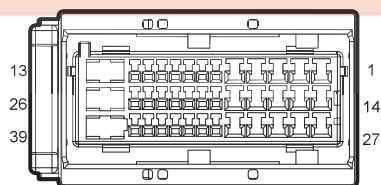

Rear View Mirror

Harness Connector	Name	Page
D07	Left Rear View Mirror	29
D14	Right Rear View Mirror	31
I1_DF	Left Front Door Harness to Body Harness	29
I1_FD	Body Harness to Left Front Door Harness	25
I1_FM	Body Harness to Main Harness I	25
I1_MF	Main Harness to Body Harness 1	20
I2_DF	Right Front Door Harness to Body Harness	31
I2_FD	Body Harness to Right Front Door Harness	26
I2_FM	Body Harness to Main Harness II	26
I2_MF	Main Harness to Body Harness II	21
M37	Rear View Mirror Switch	20
G51	Main Harness Left GND 1	43

دیجیتال خودرو

شرکت دیجیتال خودرو سامانه (مسئولیت محدود)

اولین سامانه دیجیتال تعمیرکاران خودرو در ایران

D07 Left Rear View Mirror

D14 Right Rear View Mirror

G51 Main Harness Left GND A

I1_DF Left Front Door Harness to Body
Harness

I1_FD Body Harness to Left Front Door
Harness

I1_FM Body Harness to Main
Harness I

I1_MF Main Harness to Body
Harness 1

I2_DF Right Front Door Harness to Body
Harness

I2_FD Body Harness to Right Front Door
Harness