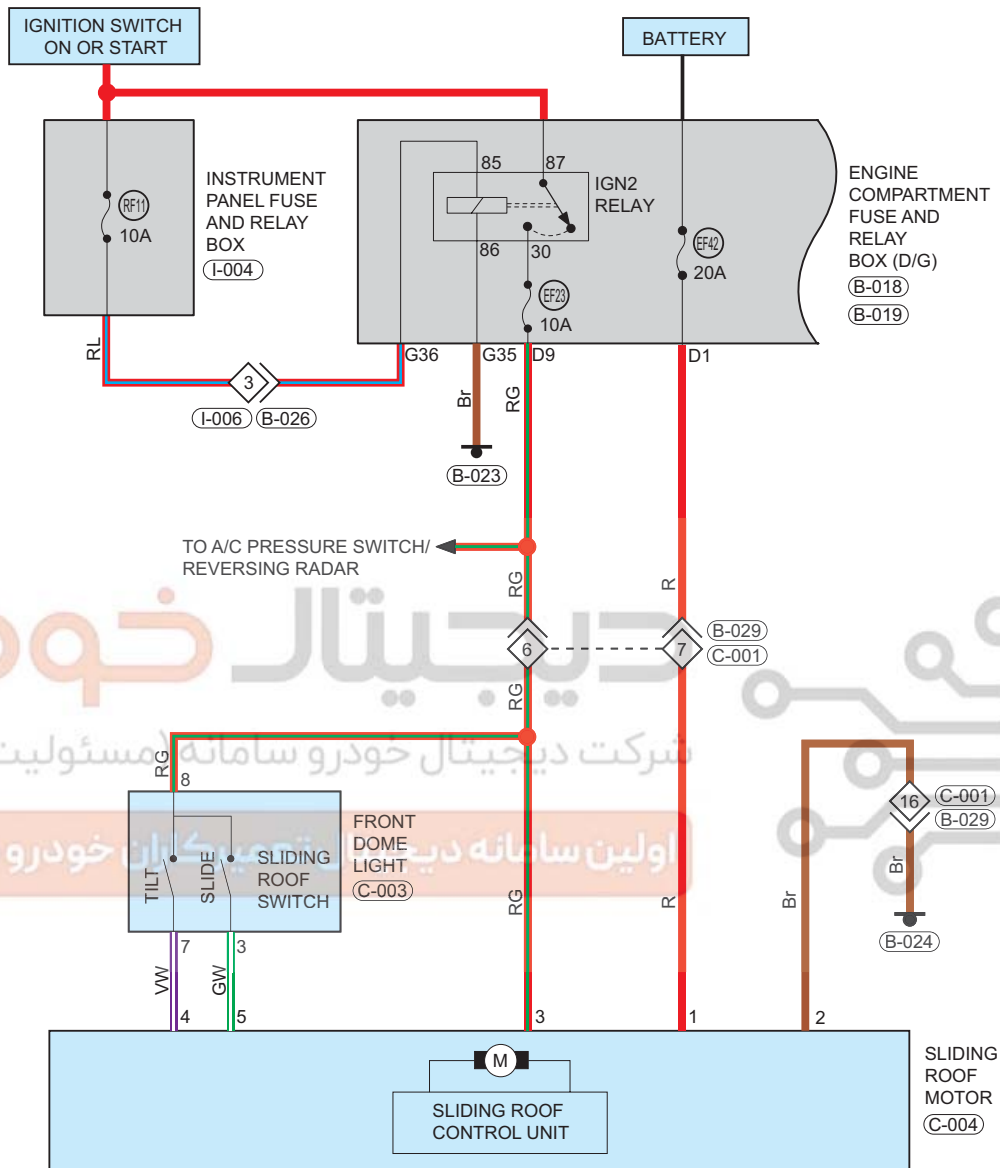

Sliding Roof

Circuit Diagram (Page 1 of 1)

09

EM1A090680