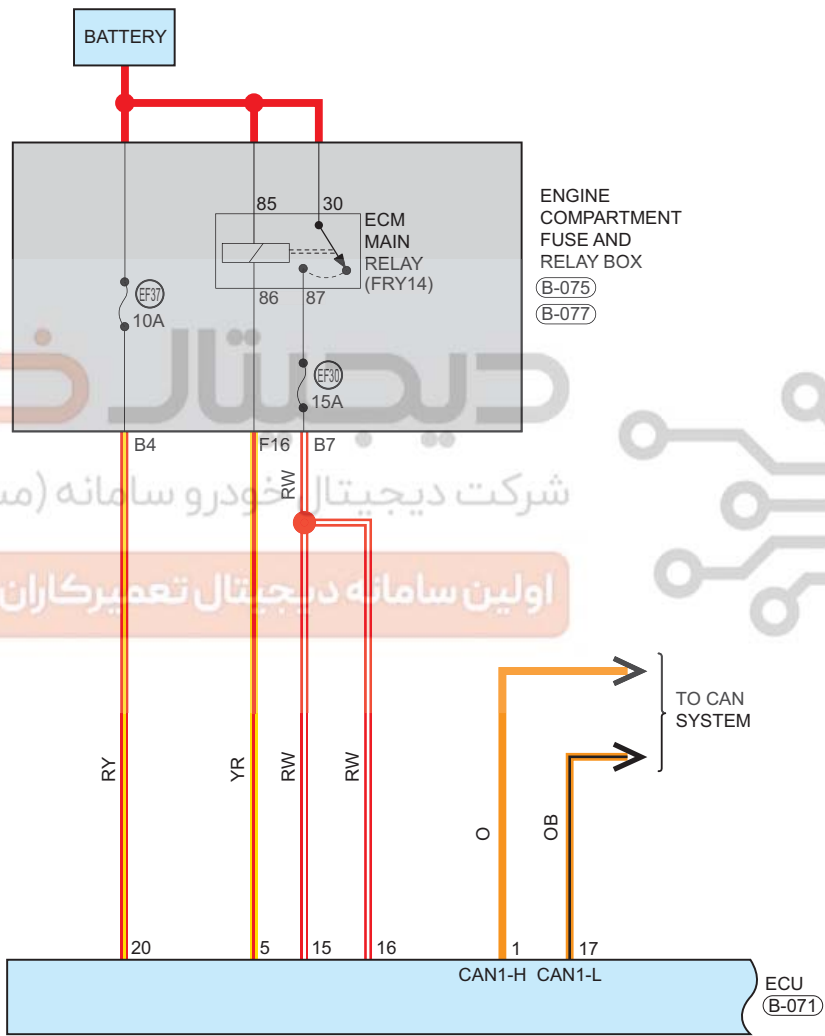

Cruise Control System

Circuit Diagram (Page 1 of 3)

دیجیتال خودرو
شرکت دیجیتال خودرو سامانه (مسئولیت محدود)
اولین سامانه دیجیتال تعمیرکاران خودرو در ایران

Parts Location

Connector Code	See Page	Connector Code	See Page	Connector Code	See Page
B-075	08-12	B-077	08-12	B-071	08-12

Fuse and Relay

Fuse/Relay	See Page	Fuse and Relay Box
EF37	06-2	Engine Compartment Fuse and Relay Box
EF30	06-2	Engine Compartment Fuse and Relay Box
ECM Main Relay (ERLY14)	06-2	Engine Compartment Fuse and Relay Box

Circuit Diagram (Page 2 of 3)

Parts Location

Connector Code	See Page	Connector Code	See Page	Connector Code	See Page
E-029	08-3	E-026	08-3	E-030	08-3

Form of Connector

Connector Code	See Page	Connector Code	See Page	Connector Code	See Page
E-029	12-2	E-026	12-2	E-030	12-2