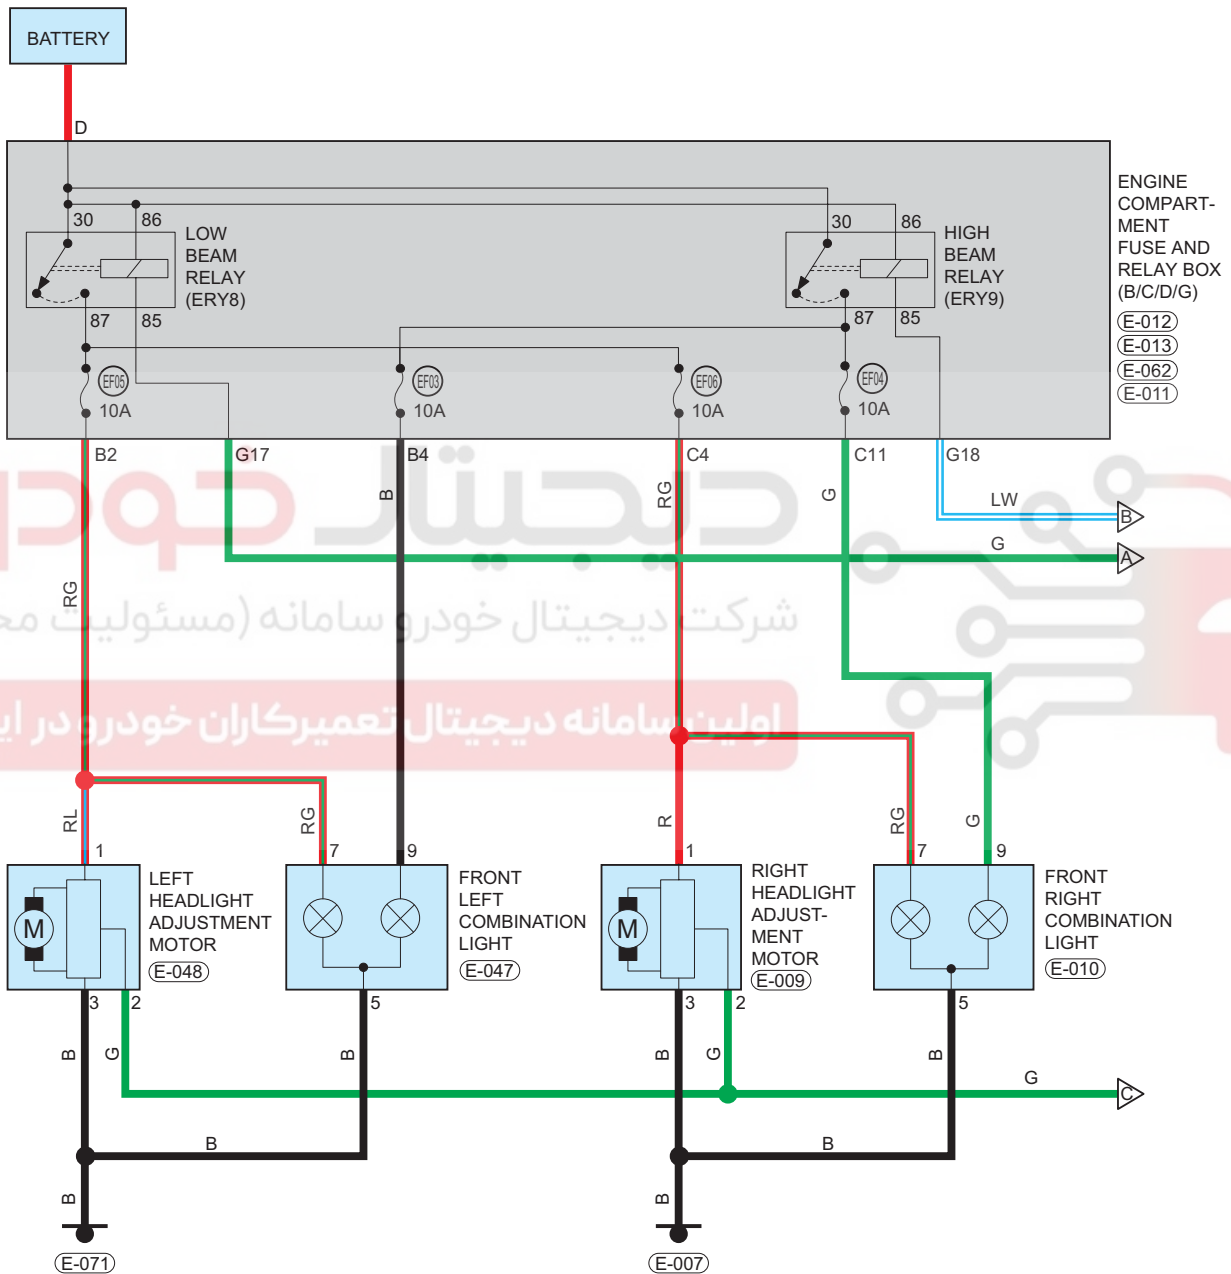

Lighting System Headlight High/Low Beam Circuit Diagram (Page 1 of 2)

ET11091801

Parts Location

Connector Code	See Page	Connector Code	See Page	Connector Code	See Page
E-012	08-3	E-013	08-3	E-062	08-3
E-011	08-3	E-048	08-3	E-047	08-3
E-009	08-3	E-010	08-3	E-071	08-3
E-007	08-3				

Fuse and Relay

Fuse/Relay	See Page	Fuse and Relay Box
EF03	06-4	Engine Compartment Fuse and Relay Box
EF04	06-4	Engine Compartment Fuse and Relay Box
EF05	06-4	Engine Compartment Fuse and Relay Box
EF06	06-4	Engine Compartment Fuse and Relay Box
Low Beam Relay (ERY8)	06-4	Engine Compartment Fuse and Relay Box
High Beam Relay (ERY9)	06-4	Engine Compartment Fuse and Relay Box

Form of Connector

Connector Code	See Page	Connector Code	See Page	Connector Code	See Page
E-012	12-2	E-013	12-2	E-062	12-2
E-011	12-2	E-048	12-2	E-047	12-2
E-009	12-2	E-010	12-2	E-071	12-2
E-007	12-2				