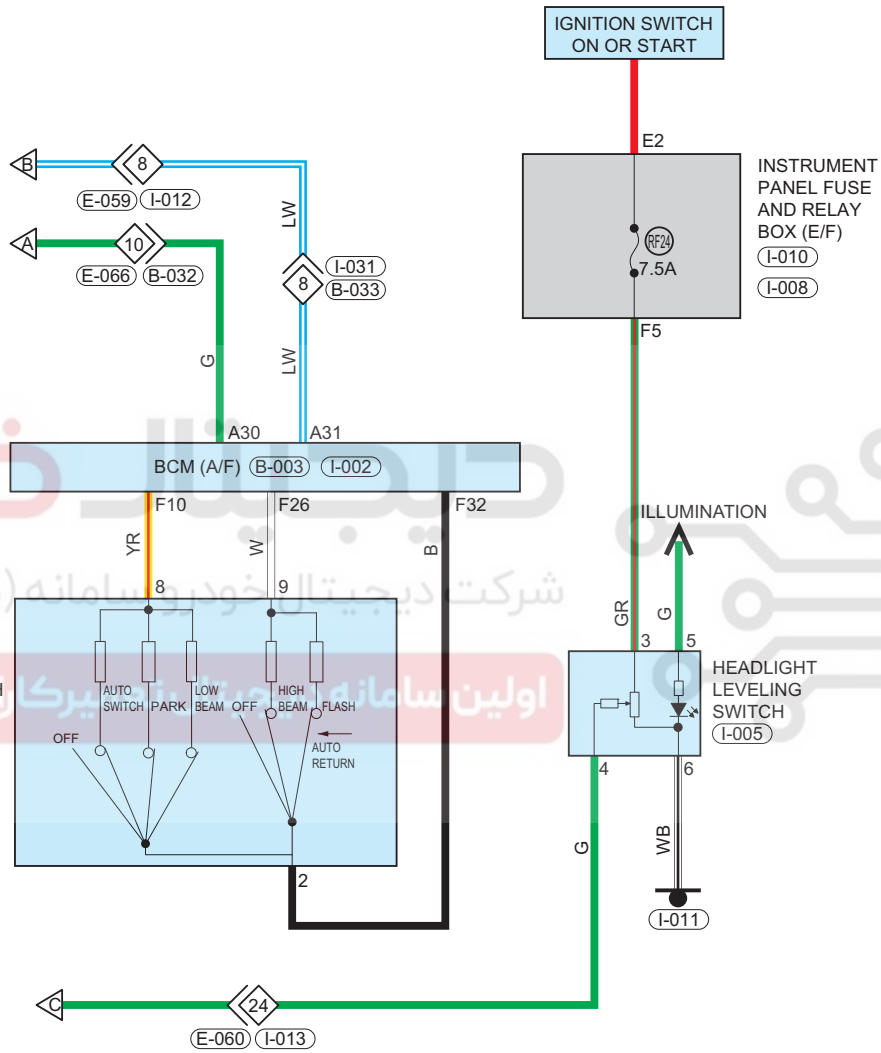

Lighting System Headlight High/Low Beam Circuit Diagram (Page 1 of 2)

ET11091801

Parts Location

Connector Code	See Page	Connector Code	See Page	Connector Code	See Page
E-012	08-3	E-013	08-3	E-062	08-3
E-011	08-3	E-048	08-3	E-047	08-3
E-009	08-3	E-010	08-3	E-071	08-3
E-007	08-3				

Fuse and Relay

Fuse/Relay	See Page	Fuse and Relay Box
EF03	06-4	Engine Compartment Fuse and Relay Box
EF04	06-4	Engine Compartment Fuse and Relay Box
EF05	06-4	Engine Compartment Fuse and Relay Box
EF06	06-4	Engine Compartment Fuse and Relay Box
Low Beam Relay (ERY8)	06-4	Engine Compartment Fuse and Relay Box
High Beam Relay (ERY9)	06-4	Engine Compartment Fuse and Relay Box

Form of Connector

Connector Code	See Page	Connector Code	See Page	Connector Code	See Page
E-012	12-2	E-013	12-2	E-062	12-2
E-011	12-2	E-048	12-2	E-047	12-2
E-009	12-2	E-010	12-2	E-071	12-2
E-007	12-2				

Circuit Diagram (Page 2 of 2)

09

ET11091802