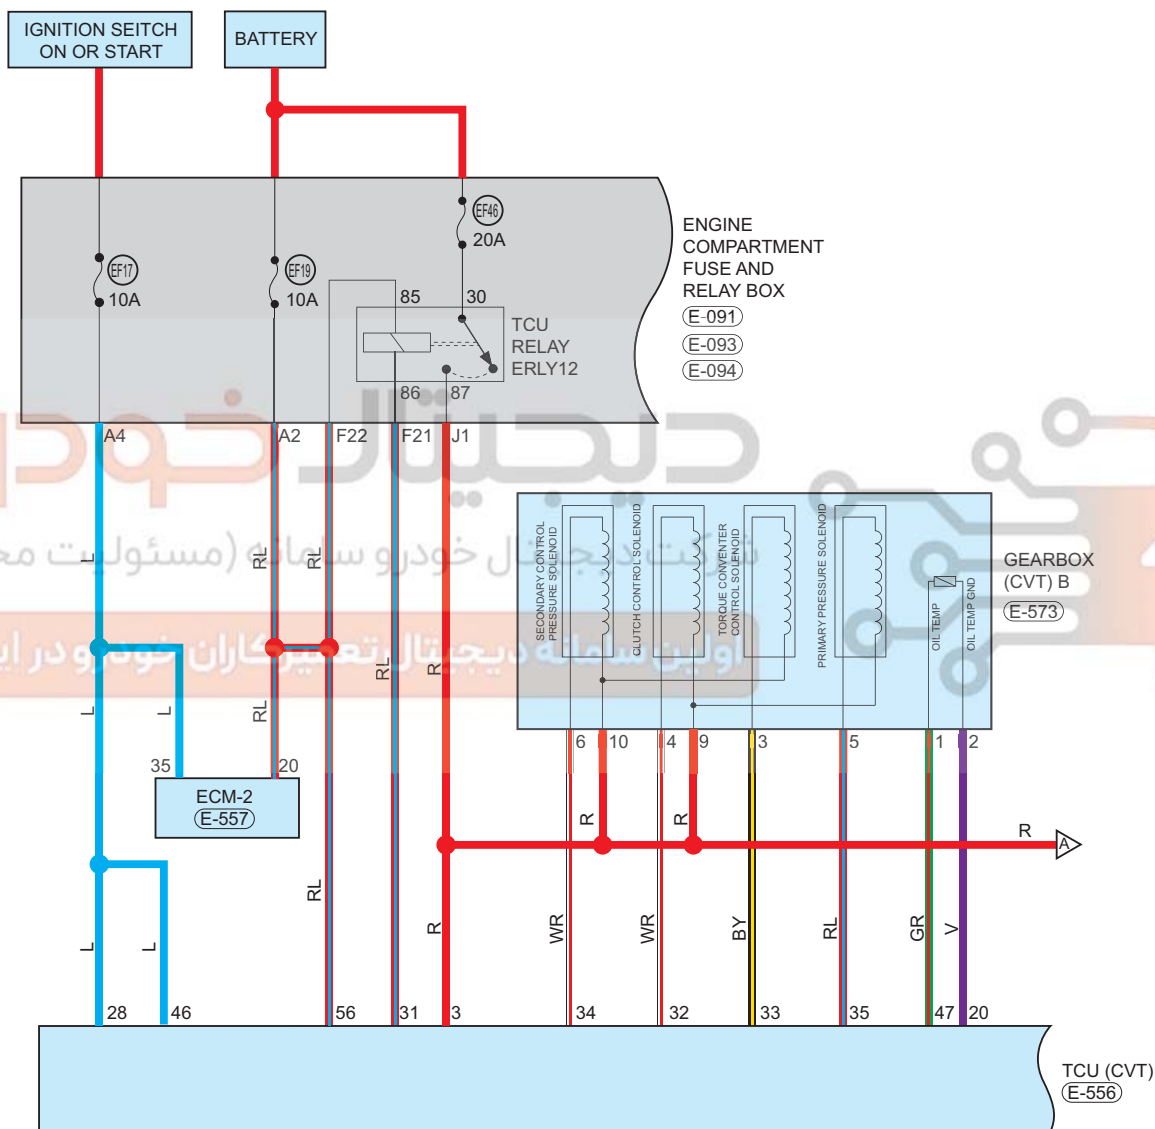

QR019CHB CVT (For 2.0L Model)

Circuit Diagram (Page 1 of 5)

09 - SYSTEM CIRCUITS

Parts Location

Connector Code	See Page	Connector Code	See Page	Connector Code	See Page
E-091	08-10	E-093	08-10	E-094	08-10
E-557	08-10	E-573	08-10	E-556	08-10

Fuse and Relay

Fuse/Relay	See Page	Fuse and Relay Box
EF17	06-5	Engine Compartment Fuse and Relay Box
EF19	06-5	Engine Compartment Fuse and Relay Box
EF46	06-5	Engine Compartment Fuse and Relay Box
TCU Relay	06-5	Engine Compartment Fuse and Relay Box

Parts Location

Connector Code	See Page	Connector Code	See Page	Connector Code	See Page
E-556	08-10	E-570	08-10	E-571	08-10
E-569	08-10	E-568	08-10	E-574	08-10

Form of Connector

Connector Code	See Page	Connector Code	See Page	Connector Code	See Page
E-556	12-7	E-570	12-8	E-571	12-8
E-569	12-8	E-568	12-8	E-574	12-8