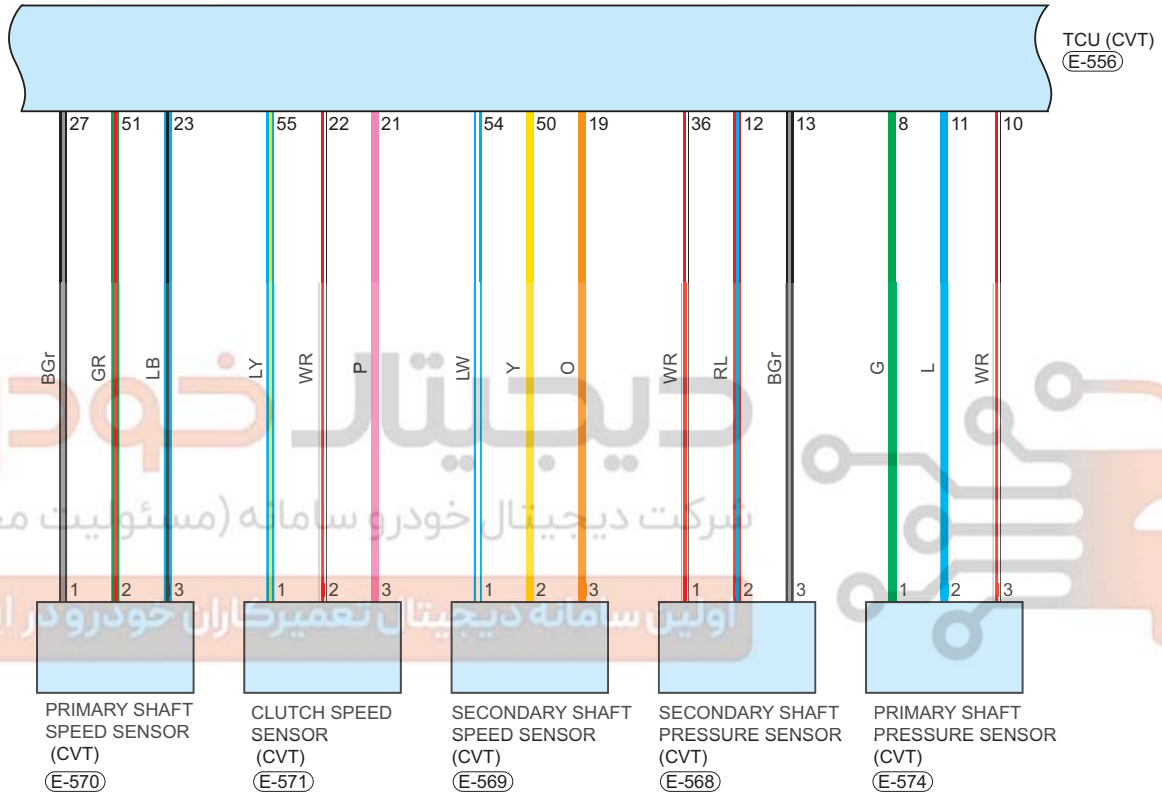

Circuit Diagram (Page 4 of 5)

Parts Location

Connector Code	See Page	Connector Code	See Page	Connector Code	See Page
E-556	08-10	E-570	08-10	E-571	08-10
E-569	08-10	E-568	08-10	E-574	08-10

Form of Connector

Connector Code	See Page	Connector Code	See Page	Connector Code	See Page
E-556	12-7	E-570	12-8	E-571	12-8
E-569	12-8	E-568	12-8	E-574	12-8

دیجیتال خودرو

شرکت دیجیتال خودرو سامانه (مسئولیت محدود)

اولین سامانه دیجیتال تعمیرکاران خودرو در ایران