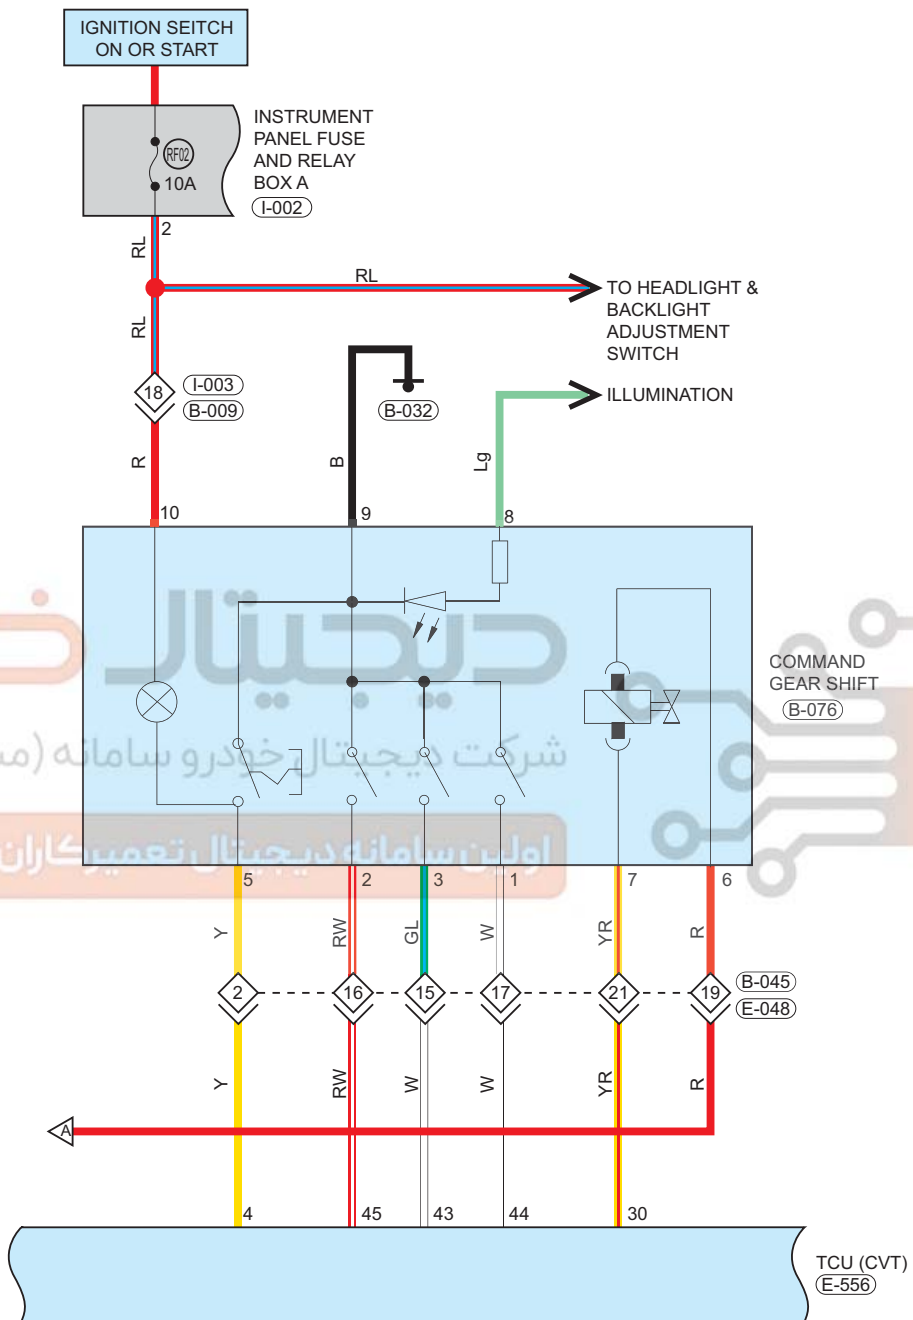

Circuit Diagram (Page 2 of 5)

09

دیجیتال خودرو
شرکت دیجیتال خودرو سامانه (مسئولیت محدود)
اولین سامانه دیجیتال تعمیرکاران خودرو در ایران

ET21090480

09 - SYSTEM CIRCUITS

Parts Location

Connector Code	See Page	Connector Code	See Page	Connector Code	See Page
I-002	08-13	B-032	08-19	B-076	08-16
E-556	08-10				

Fuse and Relay

Fuse/Relay	See Page	Fuse and Relay Box
RF02	06-13	Instrument Panel Fuse and Relay Box A

Location of Junction Connector

Connector Code	See Page	Connector Code	See Page	Connector Code	See Page
I-003, B-009	08-13, 08-16	B-045, E-048	08-19, 08-10		

Form of Connector

Connector Code	See Page	Connector Code	See Page	Connector Code	See Page
I-002	12-9	B-032	12-12	B-076	12-15
E-556	12-7	I-003, B-009	12-9	B-045, E-048	12-13

شرکت دیجیتال خودرو سامانه (مسئولیت محدود)

اولین سامانه دیجیتال تعمیرکاران خودرو در ایران