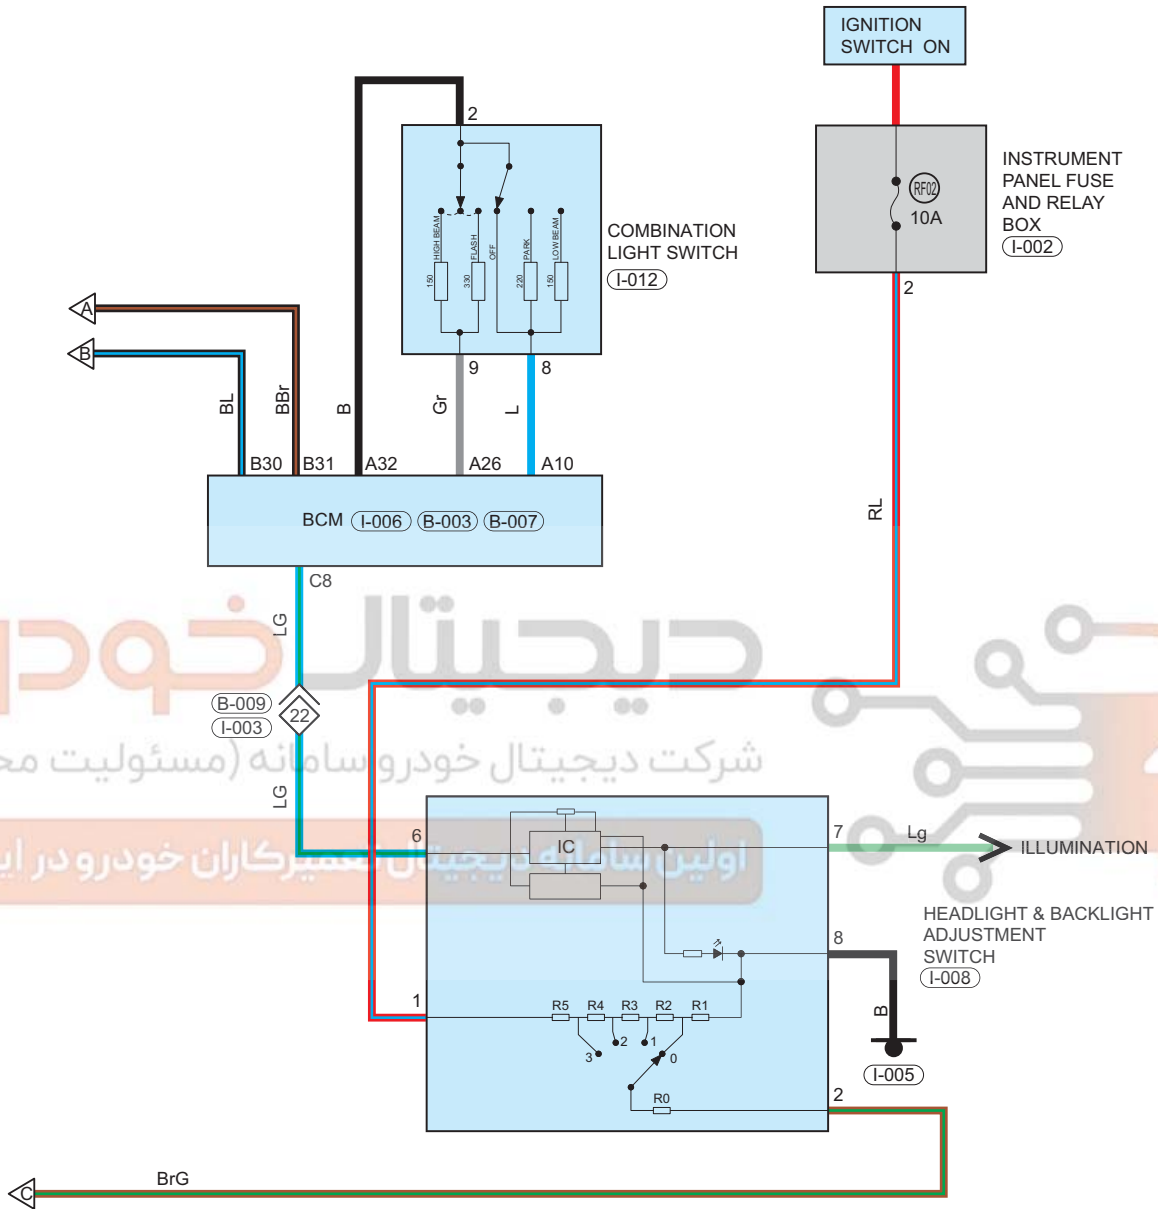

09 - SYSTEM CIRCUITS

Parts Location

Connector Code	See Page	Connector Code	See Page	Connector Code	See Page
E-096	08-7	E-097	08-7	E-082	08-7
E-080	08-7	E-036	08-7	E-037	08-7

Fuse and Relay

Fuse/Relay	See Page	Fuse and Relay Box
EF04	06-3	Engine Compartment Fuse and Relay Box
EF02	06-3	Engine Compartment Fuse and Relay Box
EF03	06-3	Engine Compartment Fuse and Relay Box
EF01	06-3	Engine Compartment Fuse and Relay Box
Low Beam Relay	06-3	Engine Compartment Fuse and Relay Box
High Beam Relay	06-3	Engine Compartment Fuse and Relay Box

Location of Junction Connector

Connector Code	See Page	Connector Code	See Page	Connector Code	See Page
E-059, B-008	08-7, 08-16	E-061, I-004	08-7, 08-13		

Form of Connector

Connector Code	See Page	Connector Code	See Page	Connector Code	See Page
E-096	12-6	E-097	12-6	E-082	12-5
E-080	12-5	E-036	12-3	E-037	12-3
E-059, B-008	12-4	E-061, I-004	12-5		

Circuit Diagram (Page 2 of 2)

دیجیتال خودرو
شرکت دیجیتال خودرو سامانه (مسئولیت محدود)
اولین سامانه دیجیتال اسپیکاران خودرو در ایران