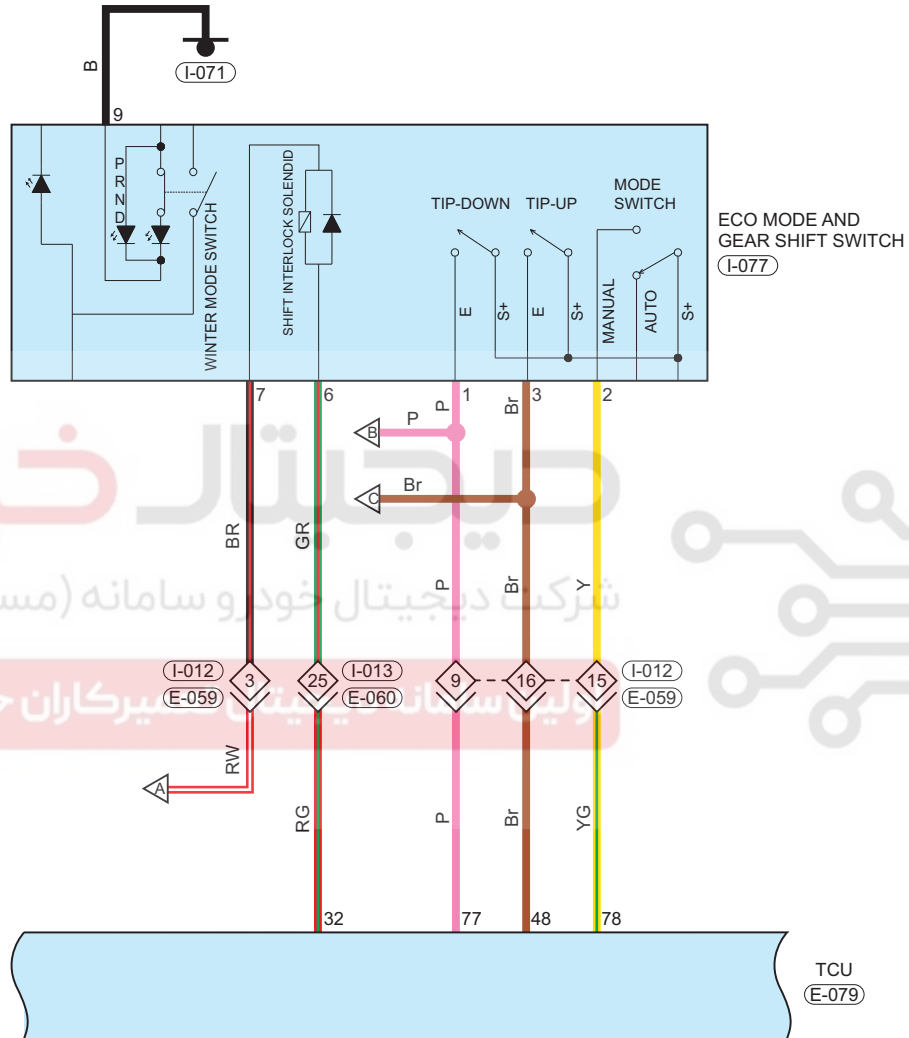

TCU

Circuit Diagram (Page 1 of 5)

09

Parts Location

Connector Code	See Page	Connector Code	See Page	Connector Code	See Page
E-012	08-3	E-004	08-3	E-011	08-3
E-006	08-3	E-077	08-3	E-078	08-3
E-079	08-3				

Fuse and Relay

Fuse/Relay	See Page	Fuse and Relay Box
EF08	06-4	Engine Compartment Fuse and Relay Box
EF26	06-4	Engine Compartment Fuse and Relay Box

Form of Connector

Connector Code	See Page	Connector Code	See Page	Connector Code	See Page
E-012	12-2	E-004	12-2	E-011	12-2
E-006	12-2	E-077	12-2	E-078	12-2
E-079	12-2				

دیجیتال خودرو
شرکت دیجیتال خودرو سامانه (مسئولیت محدود)

اولین سامانه دیجیتال تعمیرکاران خودرو در ایران

Circuit Diagram (Page 2 of 5)

09

ET11090902

Parts Location

Connector Code	See Page	Connector Code	See Page	Connector Code	See Page
I-071	08-9	I-077	08-9	E-079	08-3

Location of Junction Connector

Connector Code	See Page	Connector Code	See Page	Connector Code	See Page
I-012, E-059	08-9, 08-3	I-013, E-060	08-9, 08-3		

Form of Connector

Connector Code	See Page	Connector Code	See Page	Connector Code	See Page
I-071	12-7	I-077	12-7	E-079	12-2
I-012, E-059	12-7, 12-2	I-013, E-060	12-7, 12-2		