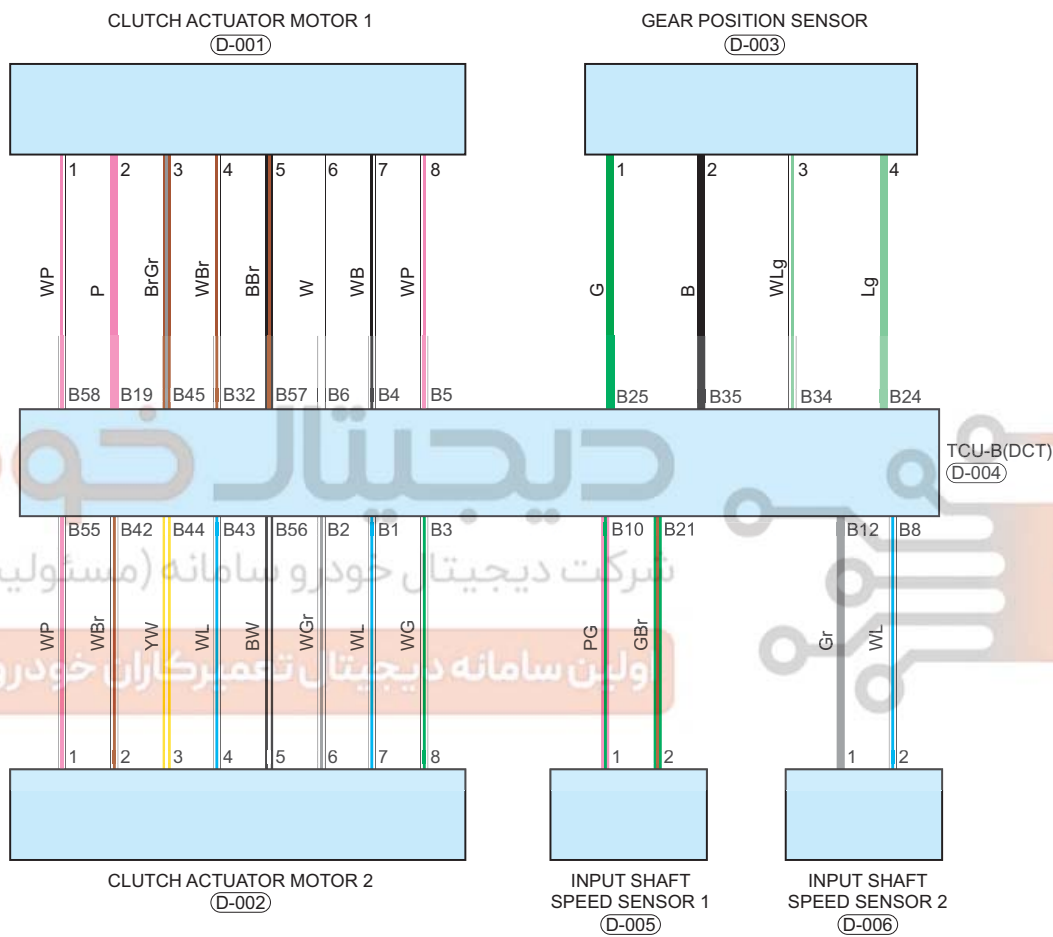

Parts Location

Connector Code	See Page	Connector Code	See Page	Connector Code	See Page
I-001	08-12	I-052	08-12	I-020	08-12
B-026	08-16	Q-054	08-6	Q-003	08-6
Q-043	08-6				

Fuse and Relay

Fuse/Relay	See Page	Fuse and Relay Box
RF07	06-8	Instrument Panel Fuse and Relay Box

Location of Junction Connector

Connector Code	See Page	Connector Code	See Page	Connector Code	See Page
B-017, I-004	08-16	I-005, Q-006	08-12		

Form of Connector

Connector Code	See Page	Connector Code	See Page	Connector Code	See Page
I-001	12-4	I-052	12-4	I-020	12-4
B-026	12-8	Q-054	12-16	Q-003	12-16
Q-043	12-16	B-017, I-004	12-8	I-005, Q-006	12-4

اولین سامانه دیجیتال تعمیرکاران خودرو در ایران

Circuit Diagram (Page 3 of 3)

09

SAE003001