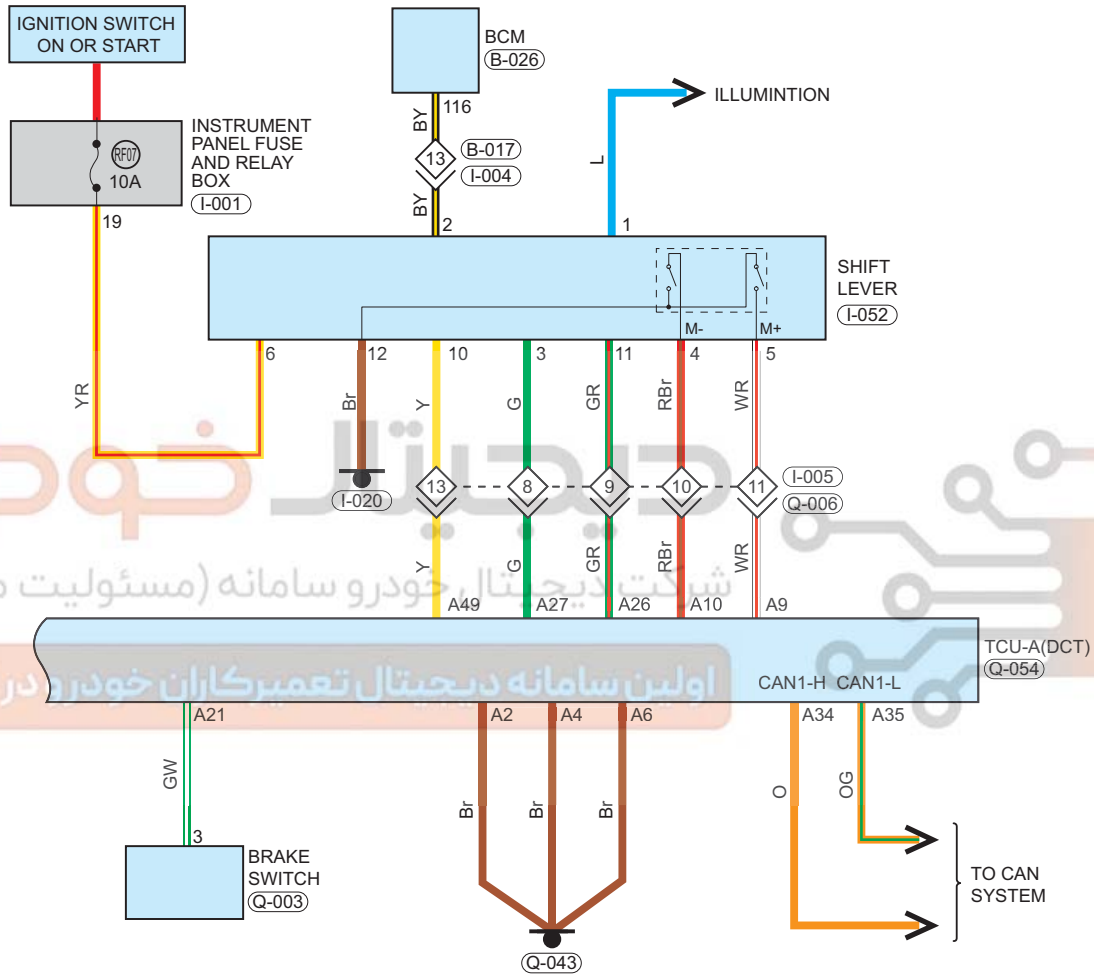

Connector Code	See Page	Connector Code	See Page	Connector Code	See Page
Q-001	12-16	Q-054	12-16		

دیجیتال خودرو

شرکت دیجیتال خودرو سامانه (مسئولیت محدود)

اولین سامانه دیجیتال تعمیرکاران خودرو در ایران

Circuit Diagram (Page 2 of 3)

09

SAE002001

Parts Location

Connector Code	See Page	Connector Code	See Page	Connector Code	See Page
I-001	08-12	I-052	08-12	I-020	08-12
B-026	08-16	Q-054	08-6	Q-003	08-6
Q-043	08-6				

Fuse and Relay

Fuse/Relay	See Page	Fuse and Relay Box
RF07	06-8	Instrument Panel Fuse and Relay Box

Location of Junction Connector

Connector Code	See Page	Connector Code	See Page	Connector Code	See Page
B-017, I-004	08-16	I-005, Q-006	08-12		

Form of Connector

Connector Code	See Page	Connector Code	See Page	Connector Code	See Page
I-001	12-4	I-052	12-4	I-020	12-4
B-026	12-8	Q-054	12-16	Q-003	12-16
Q-043	12-16	B-017, I-004	12-8	I-005, Q-006	12-4