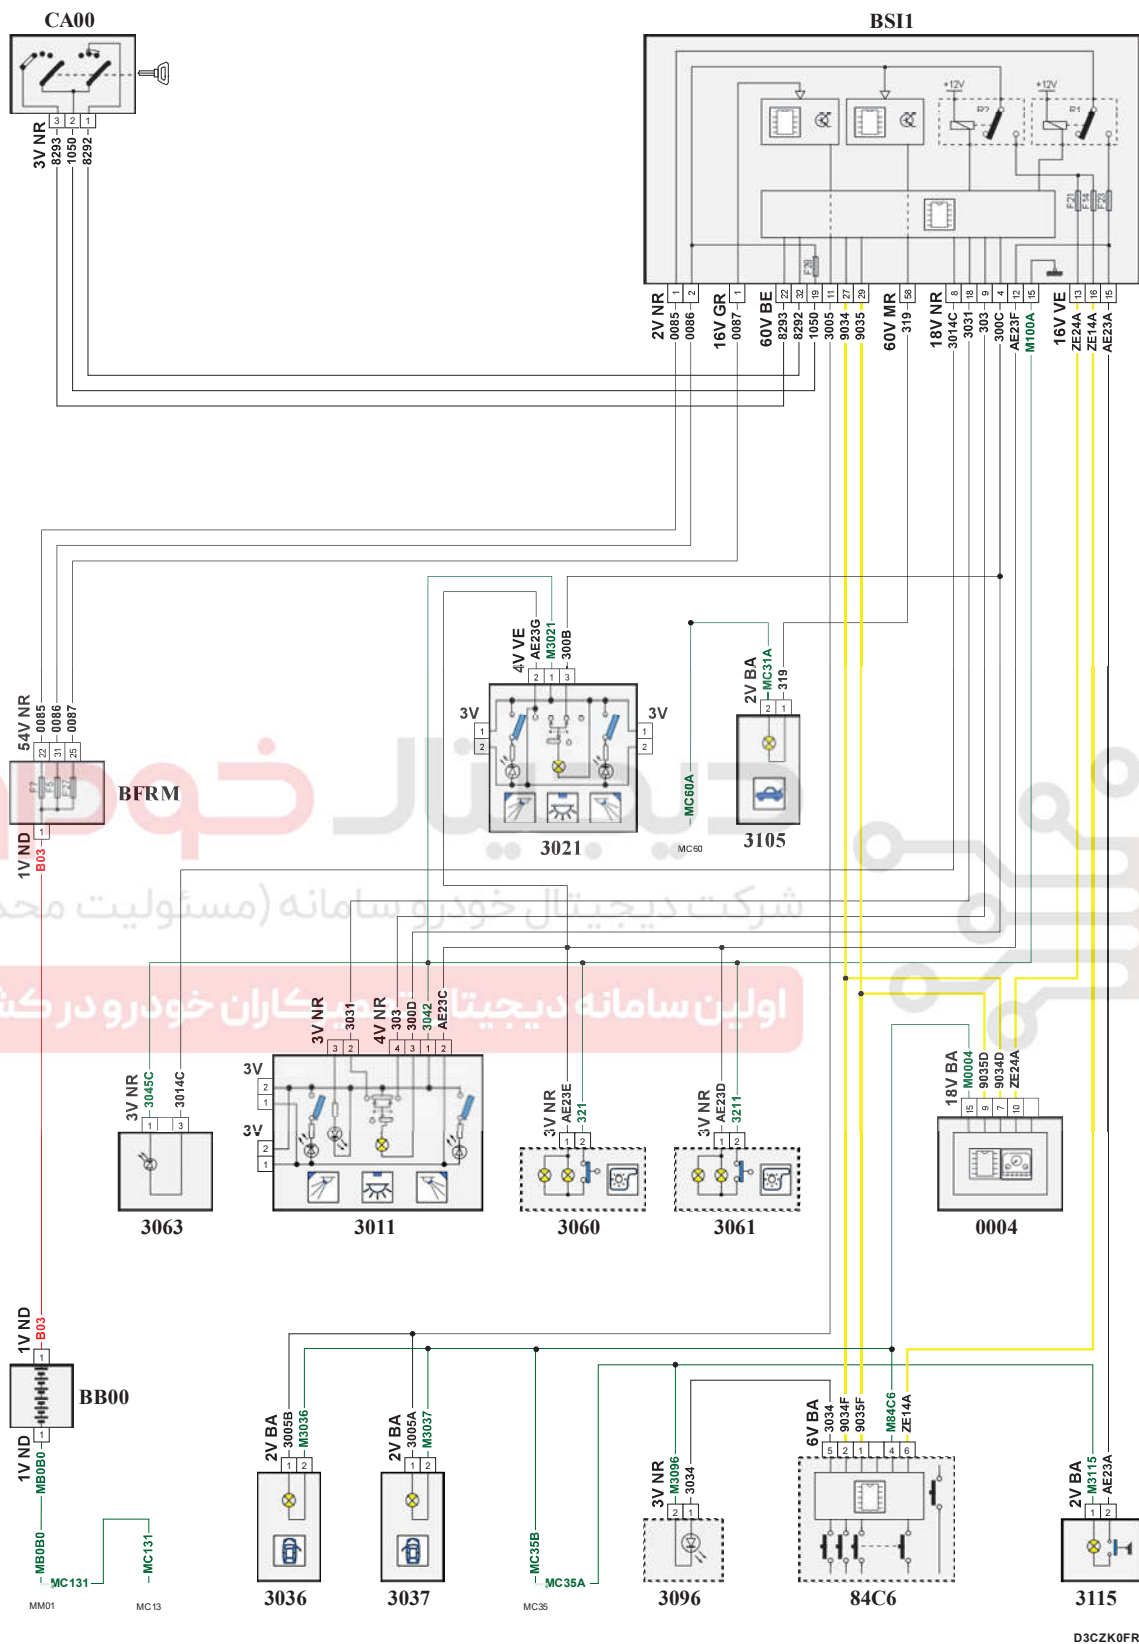

## passenger compartment / closed compartment lighting

item code	description	information
0004	null	/ instrument panel
3011	null	front central interior lamp
3021	null	rear central interior lamp
3036	null	right-hand footwell lamp
3037	null	left-hand footwell lamp
3060	null	driver's courtesy mirror lamp
3061	null	passenger's courtesy mirror lamp
3063	null	roof lighting /
3096	null	connector area lamp
3105	null	boot (or tailgate) light
3115	null	glove box lamp
84C6	null	multifunction control panel
BB00	null	ancillaries battery
BFRM	null	engine fuse and relay box
BSI1	null	built-in systems interface
CA00	null	ignition switch
E300A	null	crimp one information (or equipotential 300A) wire
E305	null	crimp one information (or equipotential 305) wire
E904	null	crimp one information (or equipotential 904) wire
E905	null	crimp one information (or equipotential 905) wire
EC23	null	splice of an "ignition +" protected by fuse no. 23
EM01A	null	crimp earth (earth point number 01A)
EM35A	null	crimp earth (earth point number 35A)
EM35B	null	crimp earth (earth point number 35B)
EM60	null	crimp earth (earth point number 60)
MC13	null	body earth point number 13
MC35A	null	body earth point number 35
MC60A	null	body earth point number 60
MM01	null	engine earth point number 01