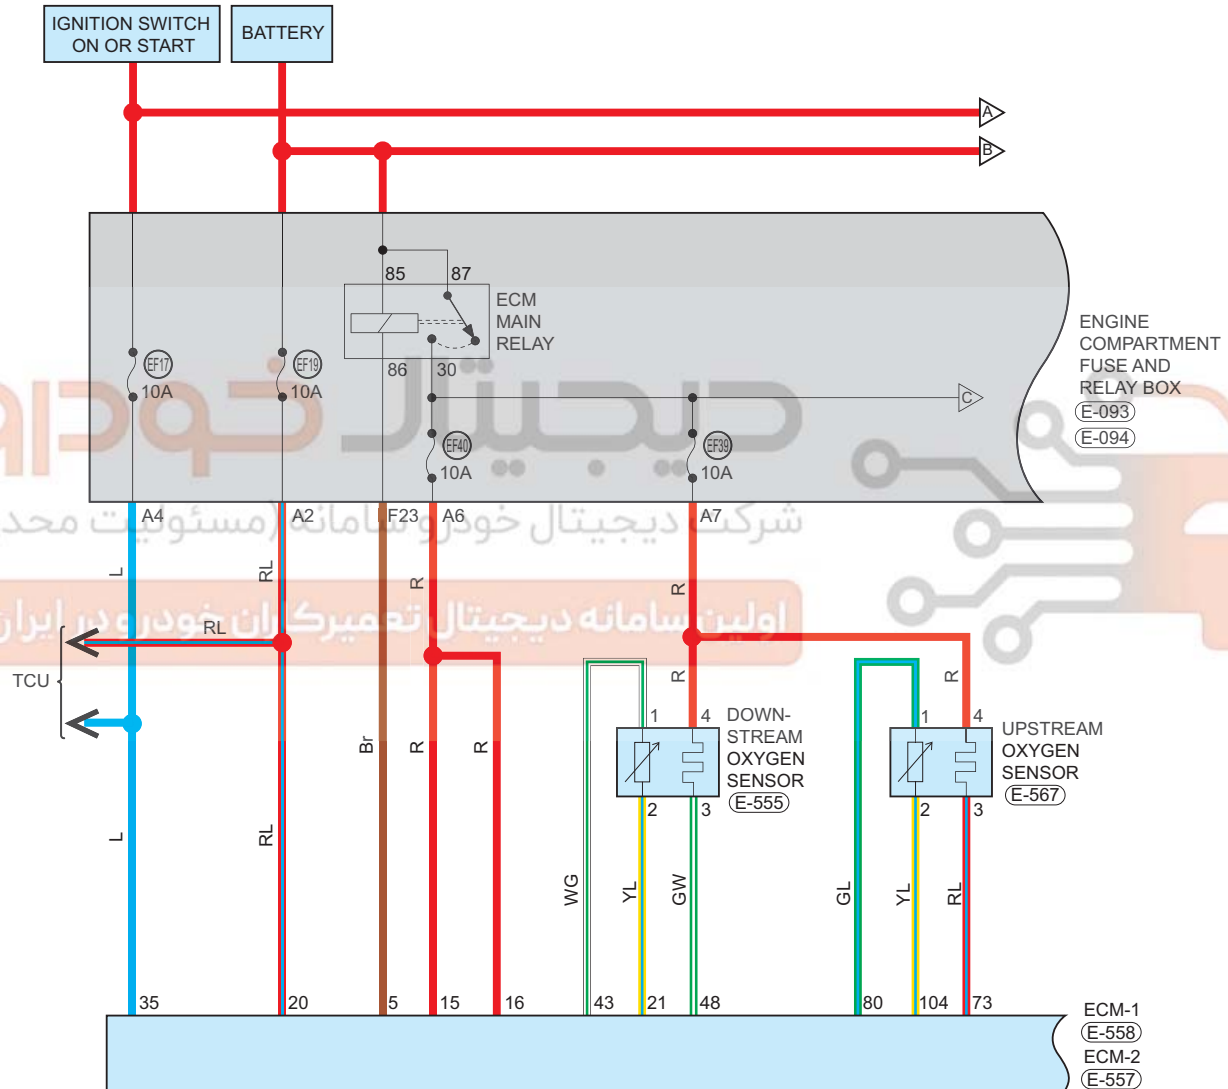

SQR484F Engine Management System

Circuit Diagram (Page 1 of 8)

Parts Location

Connector Code	See Page	Connector Code	See Page	Connector Code	See Page
E-093	08-10	E-094	08-10	E-555	08-10
E-567	08-10	E-558	08-10	E-557	08-10

Fuse and Relay

Fuse/Relay	See Page	Fuse and Relay Box
EF17	06-5	Engine Compartment Fuse and Relay Box
EF19	06-5	Engine Compartment Fuse and Relay Box
EF40	06-5	Engine Compartment Fuse and Relay Box
EF39	06-5	Engine Compartment Fuse and Relay Box
ECM Main Relay	06-5	Engine Compartment Fuse and Relay Box