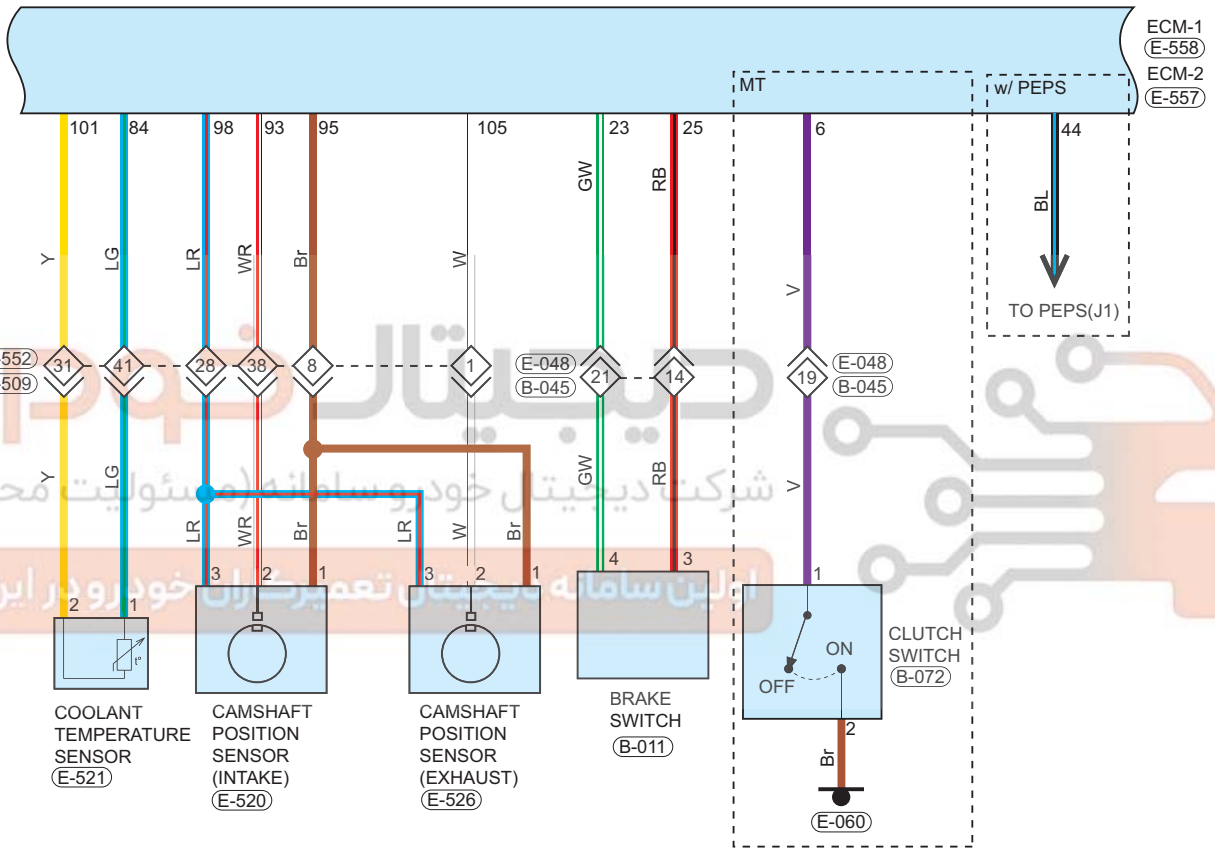

Circuit Diagram (Page 6 of 8)

09 - SYSTEM CIRCUITS

Parts Location

Connector Code	See Page	Connector Code	See Page	Connector Code	See Page
E-516	08-5	E-513	08-5	E-522	08-5
K-008	08-25	E-558	08-10	E-557	08-10

Location of Junction Connector

Connector Code	See Page	Connector Code	See Page	Connector Code	See Page
E-509, E-552	08-5, 08-10	K-005, I-029	08-25, 08-13	I-020, E-047	08-13, 08-10

Form of Connector

Connector Code	See Page	Connector Code	See Page	Connector Code	See Page
E-516	12-6	E-513	12-6	E-522	12-7
K-008	12-16	E-558	12-7	E-557	12-7
E-509, E-552	12-6	K-005, I-029	12-16	I-020, E-047	12-9

دیجیتال خودرو

شرکت دیجیتال خودرو سامانه (مسئولیت محدود)

اولین سامانه دیجیتال تعمیرکاران خودرو در ایران

Circuit Diagram (Page 7 of 8)

09 - SYSTEM CIRCUITS

Parts Location

Connector Code	See Page	Connector Code	See Page	Connector Code	See Page
E-558	08-10	E-557	08-10	E-521	08-5
E-520	08-5	E-526	08-5	B-011	08-19
B-072	08-19	E-060	08-10		

Location of Junction Connector

Connector Code	See Page	Connector Code	See Page	Connector Code	See Page
E-552, E-509	08-10, 08-5	E-048, B-045	08-10, 08-19		

Form of Connector

Connector Code	See Page	Connector Code	See Page	Connector Code	See Page
E-558	12-7	E-557	12-7	E-521	12-6
E-520	12-6	E-526	12-7	B-011	12-11
B-072	12-15	E-060	12-4	E-048, B-045	12-3
E-552, E-509	12-7				