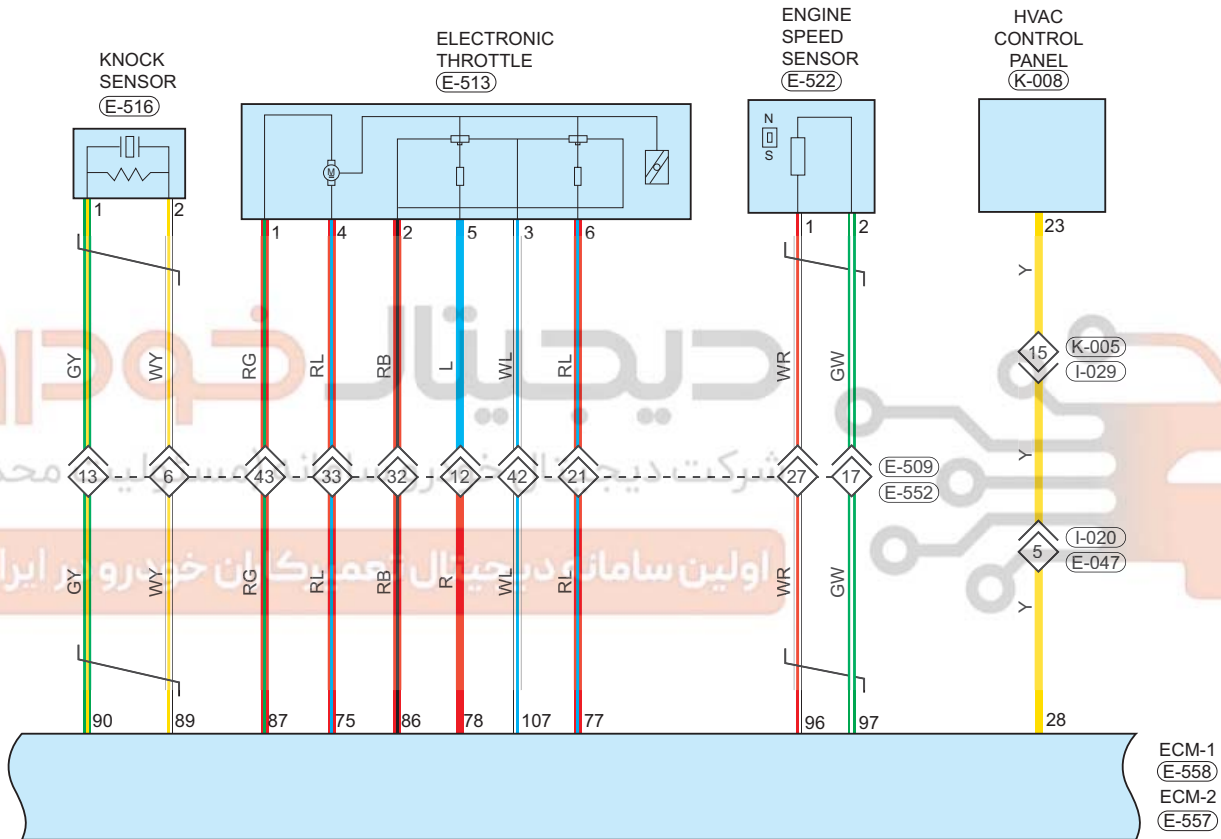

Circuit Diagram (Page 6 of 8)

09 - SYSTEM CIRCUITS

Parts Location

Connector Code	See Page	Connector Code	See Page	Connector Code	See Page
E-516	08-5	E-513	08-5	E-522	08-5
K-008	08-25	E-558	08-10	E-557	08-10

Location of Junction Connector

Connector Code	See Page	Connector Code	See Page	Connector Code	See Page
E-509, E-552	08-5, 08-10	K-005, I-029	08-25, 08-13	I-020, E-047	08-13, 08-10

Form of Connector

Connector Code	See Page	Connector Code	See Page	Connector Code	See Page
E-516	12-6	E-513	12-6	E-522	12-7
K-008	12-16	E-558	12-7	E-557	12-7
E-509, E-552	12-6	K-005, I-029	12-16	I-020, E-047	12-9

دیجیتال خودرو

شرکت دیجیتال خودرو سامانه (مسئولیت محدود)

اولین سامانه دیجیتال تعمیرکاران خودرو در ایران