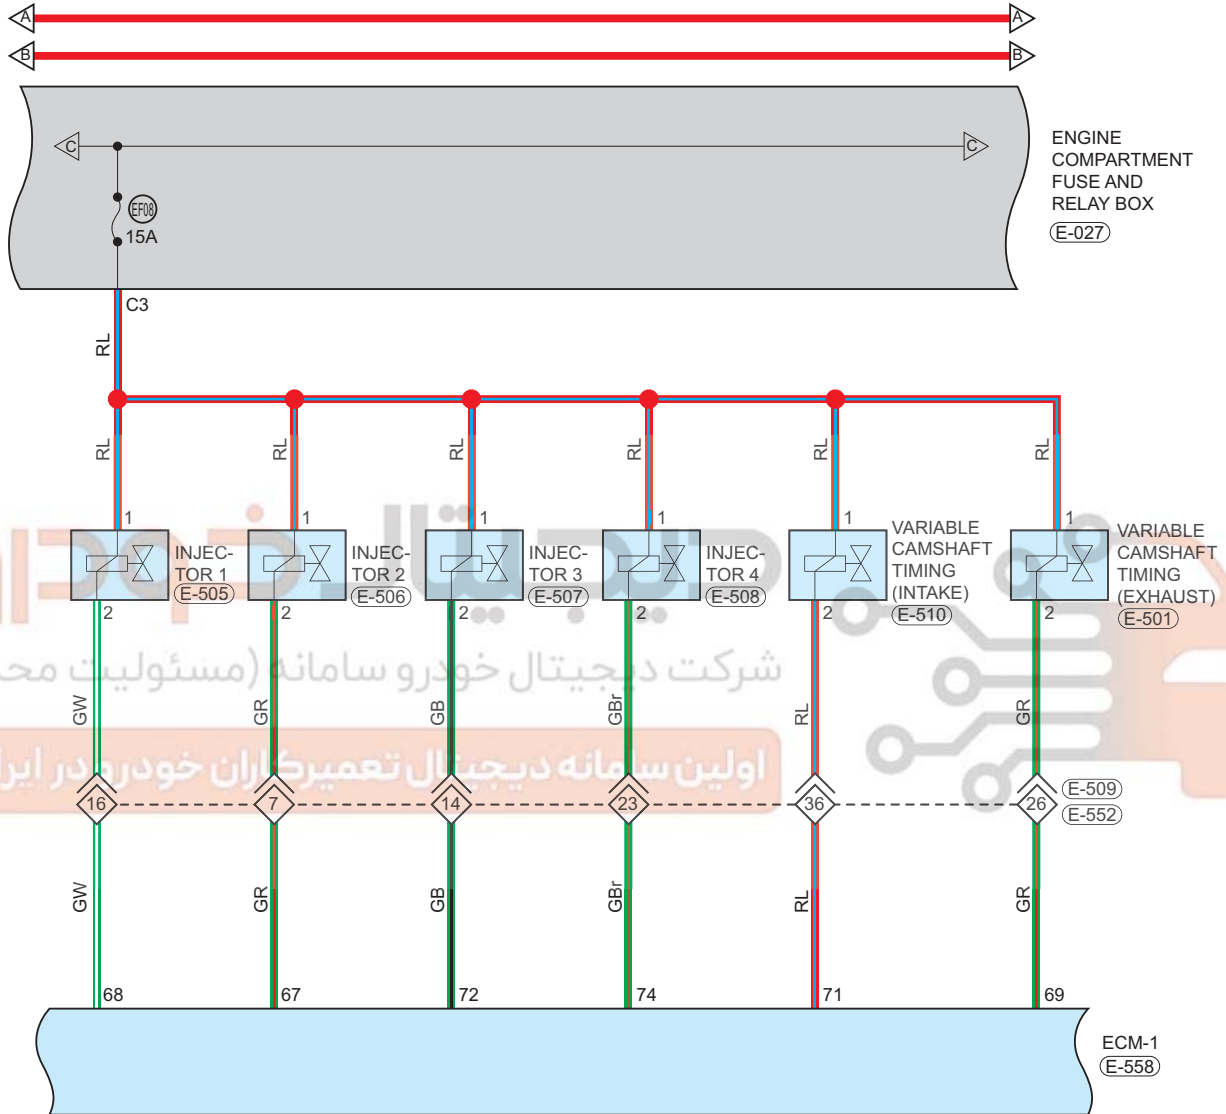

Circuit Diagram (Page 3 of 8)

09 - SYSTEM CIRCUITS

Parts Location

Connector Code	See Page	Connector Code	See Page	Connector Code	See Page
E-027	08-5	E-505	08-5	E-506	08-5
E-507	08-5	E-508	08-5	E-510	08-5
E-501	08-5	E-558	08-10		

Fuse and Relay

Fuse/Relay	See Page	Fuse and Relay Box
EF08	06-5	Engine Compartment Fuse and Relay Box

Location of Junction Connector

Connector Code	See Page	Connector Code	See Page	Connector Code	See Page
E-509, E-552	08-5, 08-10				

Form of Connector

Connector Code	See Page	Connector Code	See Page	Connector Code	See Page
E-027	12-2	E-505	12-6	E-506	12-6
E-507	12-6	E-508	12-6	E-510	12-6
E-501	12-6	E-558	12-7	E-509, E-552	12-6

اولین سامانه دیجیتال تعمیرکاران خودرو در ایران