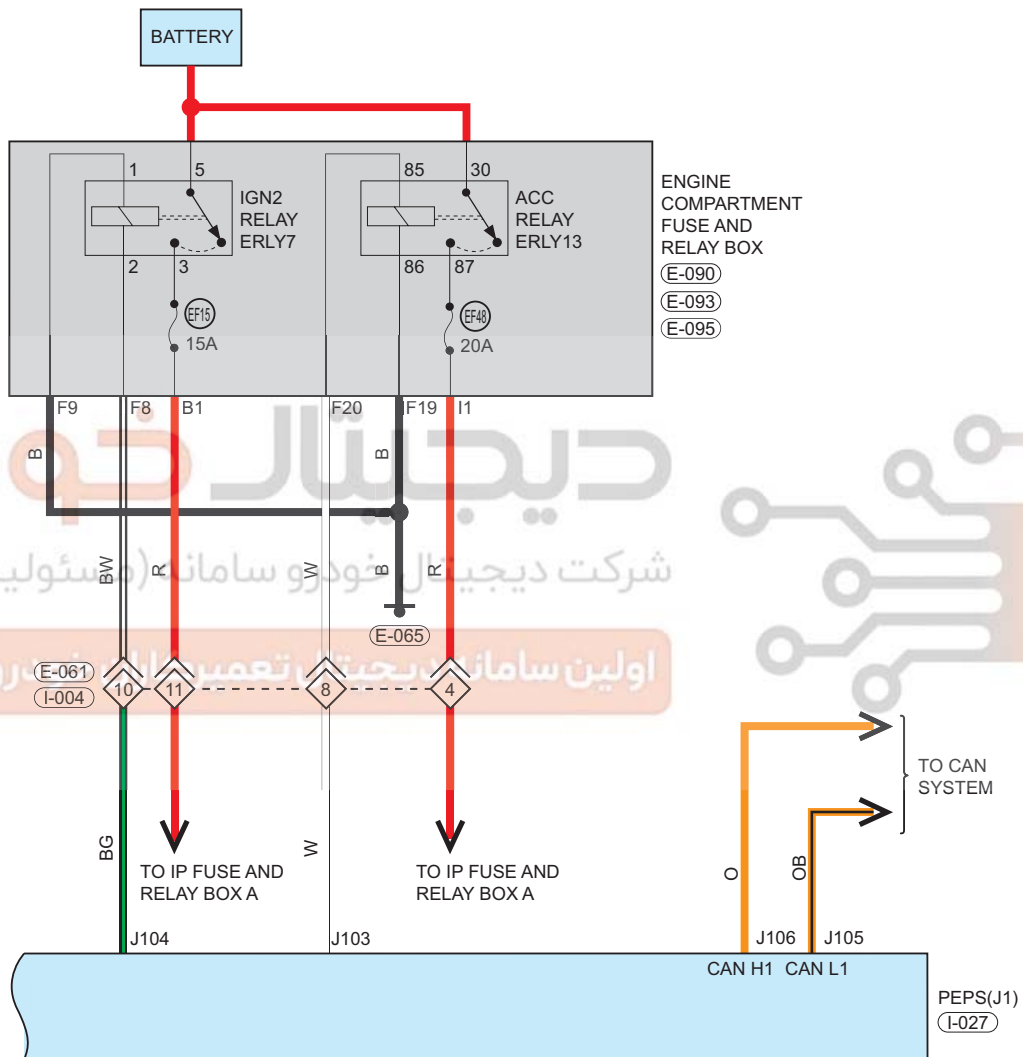

اولین سامانه دیجیتال تعمیرکاران خودرو در ایران

Circuit Diagram (Page 5 of 8)

FOR 2.0L MT
FOR 1.5T MT
FOR 1.5T CVT

09 - SYSTEM CIRCUITS

Parts Location

Connector Code	See Page	Connector Code	See Page	Connector Code	See Page
I-019	08-13	I-022	08-13	I-002	08-13
I-014	08-13	I-027	08-13	I-028	08-13
I-043	08-13				

Fuse and Relay

Fuse/Relay	See Page	Fuse and Relay Box
RF52	06-13	Instrument Panel Fuse and Relay Box A
RF30	06-18	Instrument Panel Fuse and Relay Box B
RF47	06-18	Instrument Panel Fuse and Relay Box B
RF07	06-13	Instrument Panel Fuse and Relay Box A
IGN1 Relay	06-13	Instrument Panel Fuse and Relay Box A

Form of Connector

Connector Code	See Page	Connector Code	See Page	Connector Code	See Page
I-019	12-9	I-022	12-10	I-002	12-9
I-014	12-9	I-027	12-10	I-028	12-10
I-043	12-10				

Circuit Diagram (Page 6 of 8)

FOR 2.0L MT
FOR 1.5T MT
FOR 1.5T CVT

09 - SYSTEM CIRCUITS

Parts Location

Connector Code	See Page	Connector Code	See Page	Connector Code	See Page
E-090	08-7	E-093	08-7	E-095	08-7
E-065	08-7	I-027	08-13		

Fuse and Relay