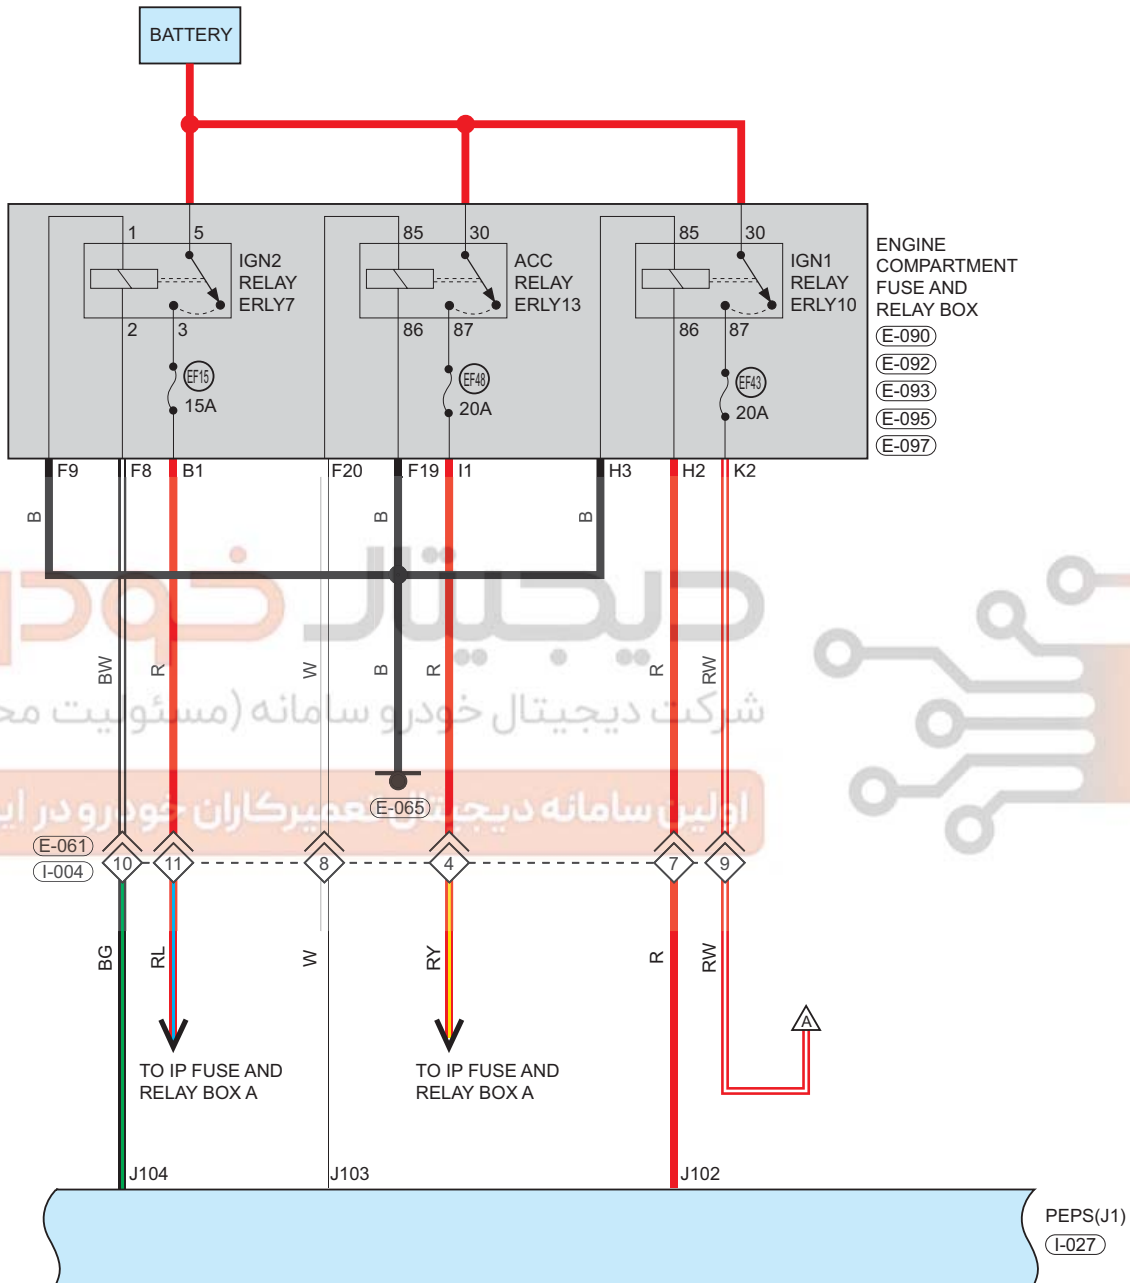

دیجیتال خودرو

شرکت دیجیتال خودرو سامانه (مسئولیت محدود)

اولین سامانه دیجیتال تعمیرکاران خودرو در ایران

Circuit Diagram (Page 2 of 8)

FOR 2.0L CVT

ET21090740

09 - SYSTEM CIRCUITS

Parts Location

Connector Code	See Page	Connector Code	See Page	Connector Code	See Page
E-090	08-10	E-092	08-10	E-093	08-10
E-095	08-10	E-097	08-10	E-065	08-10
I-027	08-13				

Fuse and Relay

Fuse/Relay	See Page	Fuse and Relay Box
EF15	06-5	Engine Compartment Fuse and Relay Box
EF48	06-5	Engine Compartment Fuse and Relay Box
EF43	06-5	Engine Compartment Fuse and Relay Box
IGN2 Relay	06-5	Engine Compartment Fuse and Relay Box
ACC Relay	06-5	Engine Compartment Fuse and Relay Box
IGN1 Relay	06-5	Engine Compartment Fuse and Relay Box