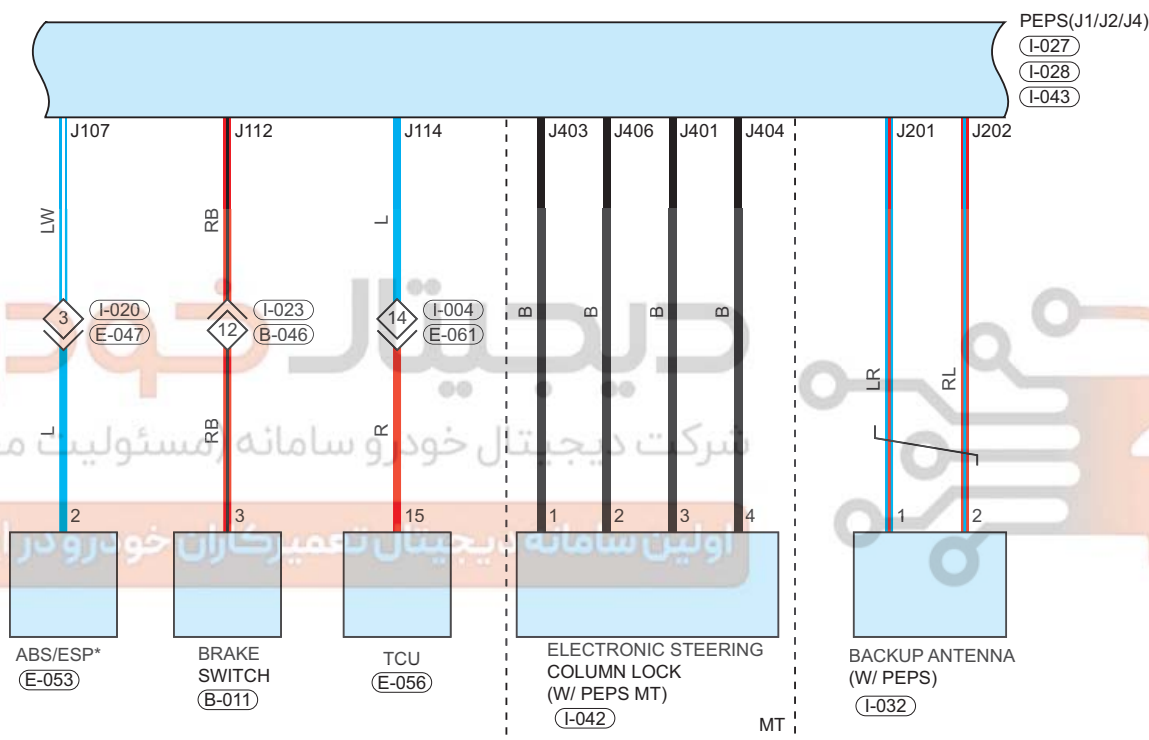

Location of Junction Connector

Connector Code	See Page	Connector Code	See Page	Connector Code	See Page
E-061, I-004	08-7, 08-13				

Form of Connector

Connector Code	See Page	Connector Code	See Page	Connector Code	See Page
E-090	12-5	E-093	12-5	E-095	12-6
E-065	12-5	I-027	12-10	E-061, I-004	12-5

Circuit Diagram (Page 7 of 8)

FOR 2.0L MT
FOR 1.5T MT
FOR 1.5T CVT

09 - SYSTEM CIRCUITS

Parts Location

Connector Code	See Page	Connector Code	See Page	Connector Code	See Page
I-027	08-13	I-028	08-13	I-043	08-13
I-032	08-13	I-042	08-13	E-056	08-7
B-011	08-19	E-053	08-7		