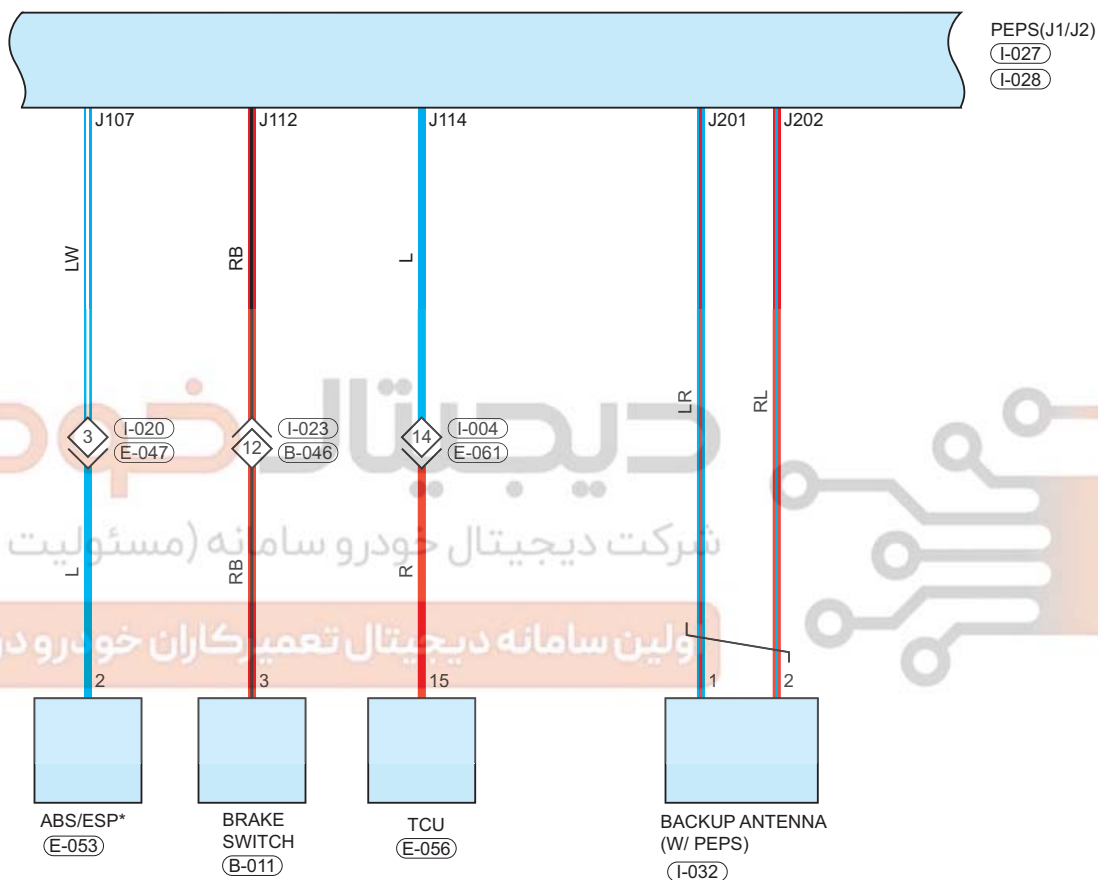

Location of Junction Connector

Connector Code	See Page	Connector Code	See Page	Connector Code	See Page
E-061, I-004	08-10, 08-13				

Form of Connector

Connector Code	See Page	Connector Code	See Page	Connector Code	See Page
E-090	12-5	E-092	12-5	E-093	12-5
E-095	12-6	E-097	12-6	E-065	12-5
I-027	12-10	E-061, I-004	12-5		

Circuit Diagram (Page 3 of 8)

FOR 2.0L CVT

09 - SYSTEM CIRCUITS

Parts Location

Connector Code	See Page	Connector Code	See Page	Connector Code	See Page
I-027	08-13	I-028	08-13	E-053	08-10
B-011	08-19	E-056	08-10	I-032	08-13