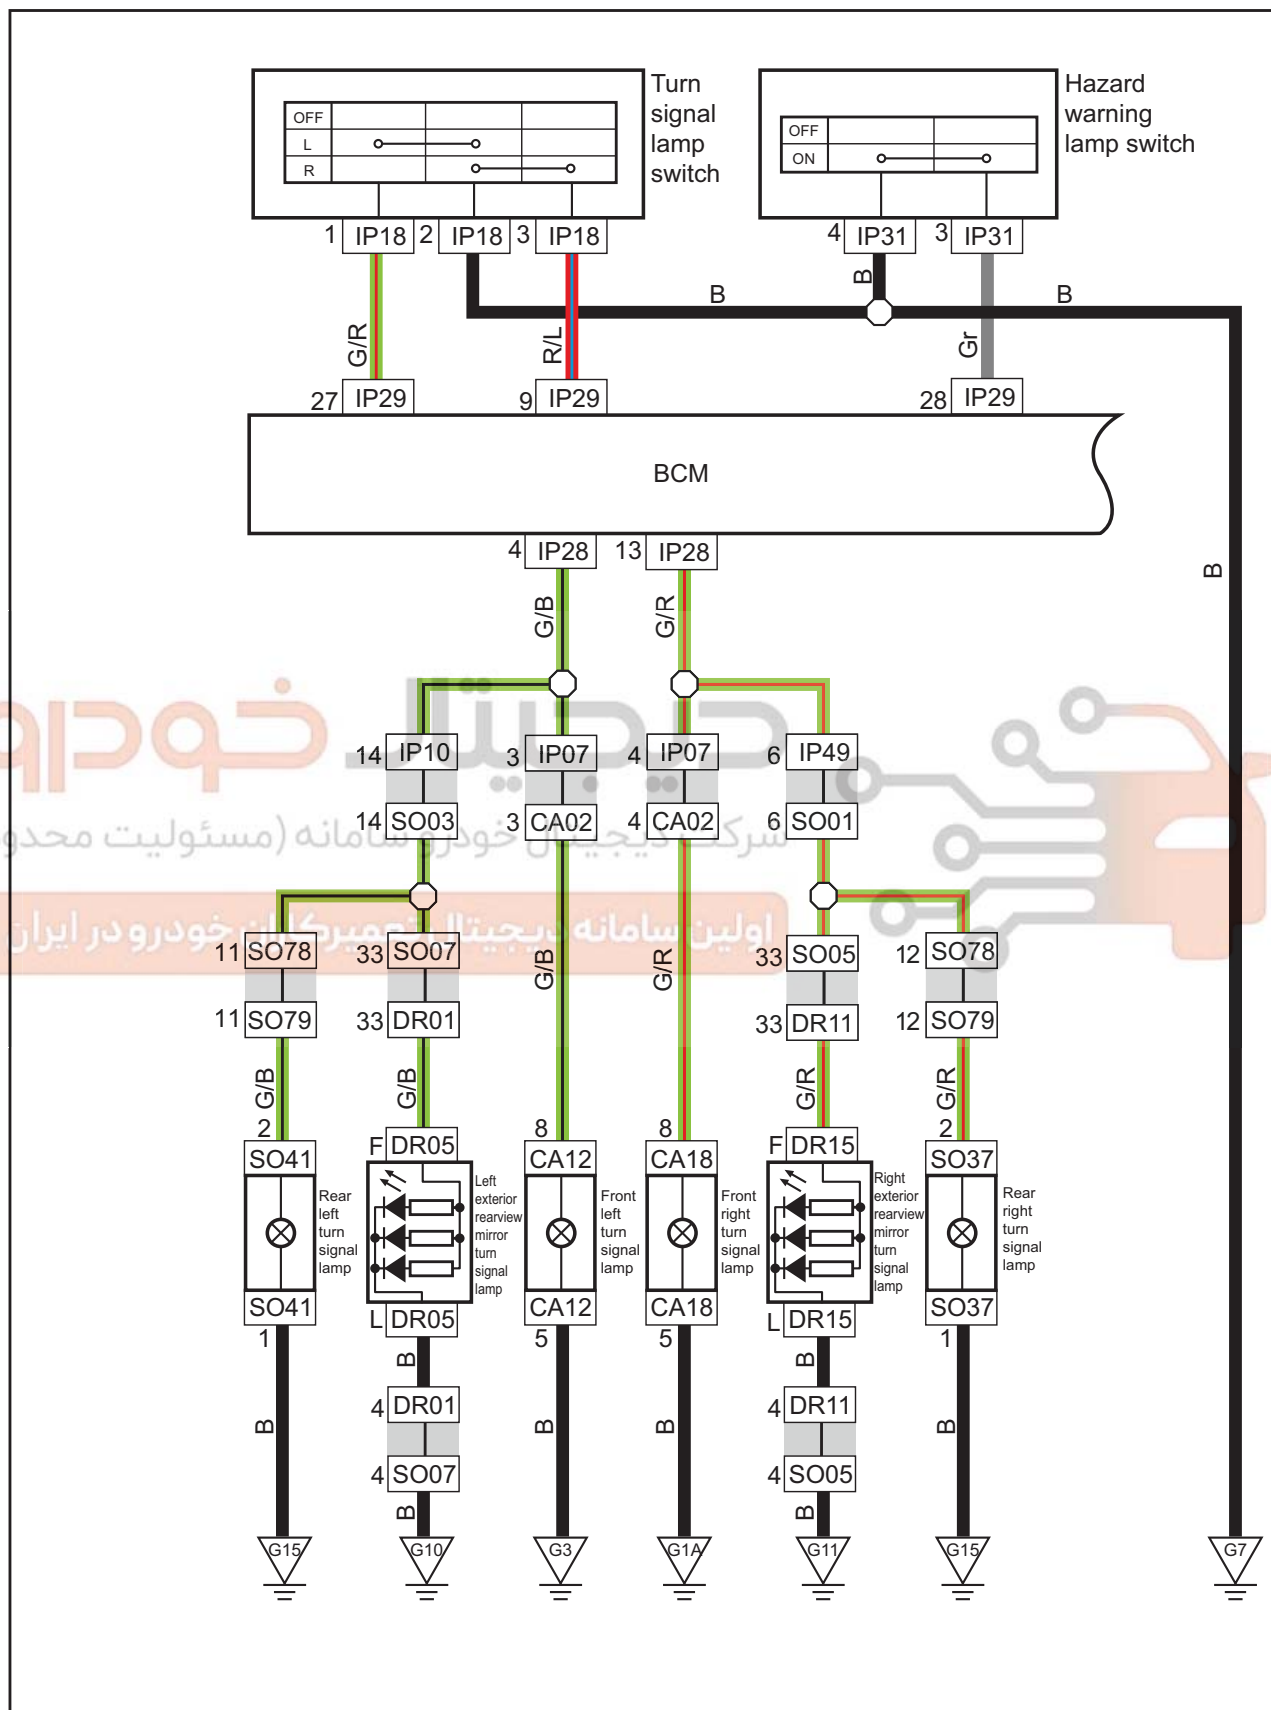

Turn signal lamp and hazard warning lamp (executive edition)

Harness connector	Name	Pages
CA02	To harness connector of instrument harness 2	22
CA12	Harness connector of front left combination headlamp	23
CA18	Harness connector of front right combination headlamp	23
DR01	Front left door connected to body harness connector	114
DR05	Harness connector of left exterior rearview mirror	114
DR11	Front right door connected to body harness connector	114
DR15	Right exterior rearview mirror connector	114
IP07	To engine compartment harness connector	80
IP10	To body harness connector	80
IP18	Headlamp combination switch harness connector	80
IP28	Harness connector of body control module 2	80
IP29	Harness connector of body control module 1	80
IP31	Hazard warning lamp switch harness connector	80
IP49	To body harness connector	80
SO01	To instrument harness connector	97/106
SO03	To instrument harness connector	97/106
SO05	To front right door harness connector	97/106
SO07	To front left door harness connector	97/106
SO78 (Sedan)	To luggage compartment harness connector	99
SO37 (Sedan)	Harness connector of rear right combination tail lamp	97/106
SO41	Harness connector of rear left combination tail lamp	97/106
SO51 (Sedan)	To body harness connector	97
G1A	Engine compartment grounding	121
G3	Engine compartment grounding	121
G7	Instrument panel grounding	125
G10 (Sedan)	Body harness grounding	127
G11 (Sedan)	Body harness grounding	127
G15	Body harness grounding	127