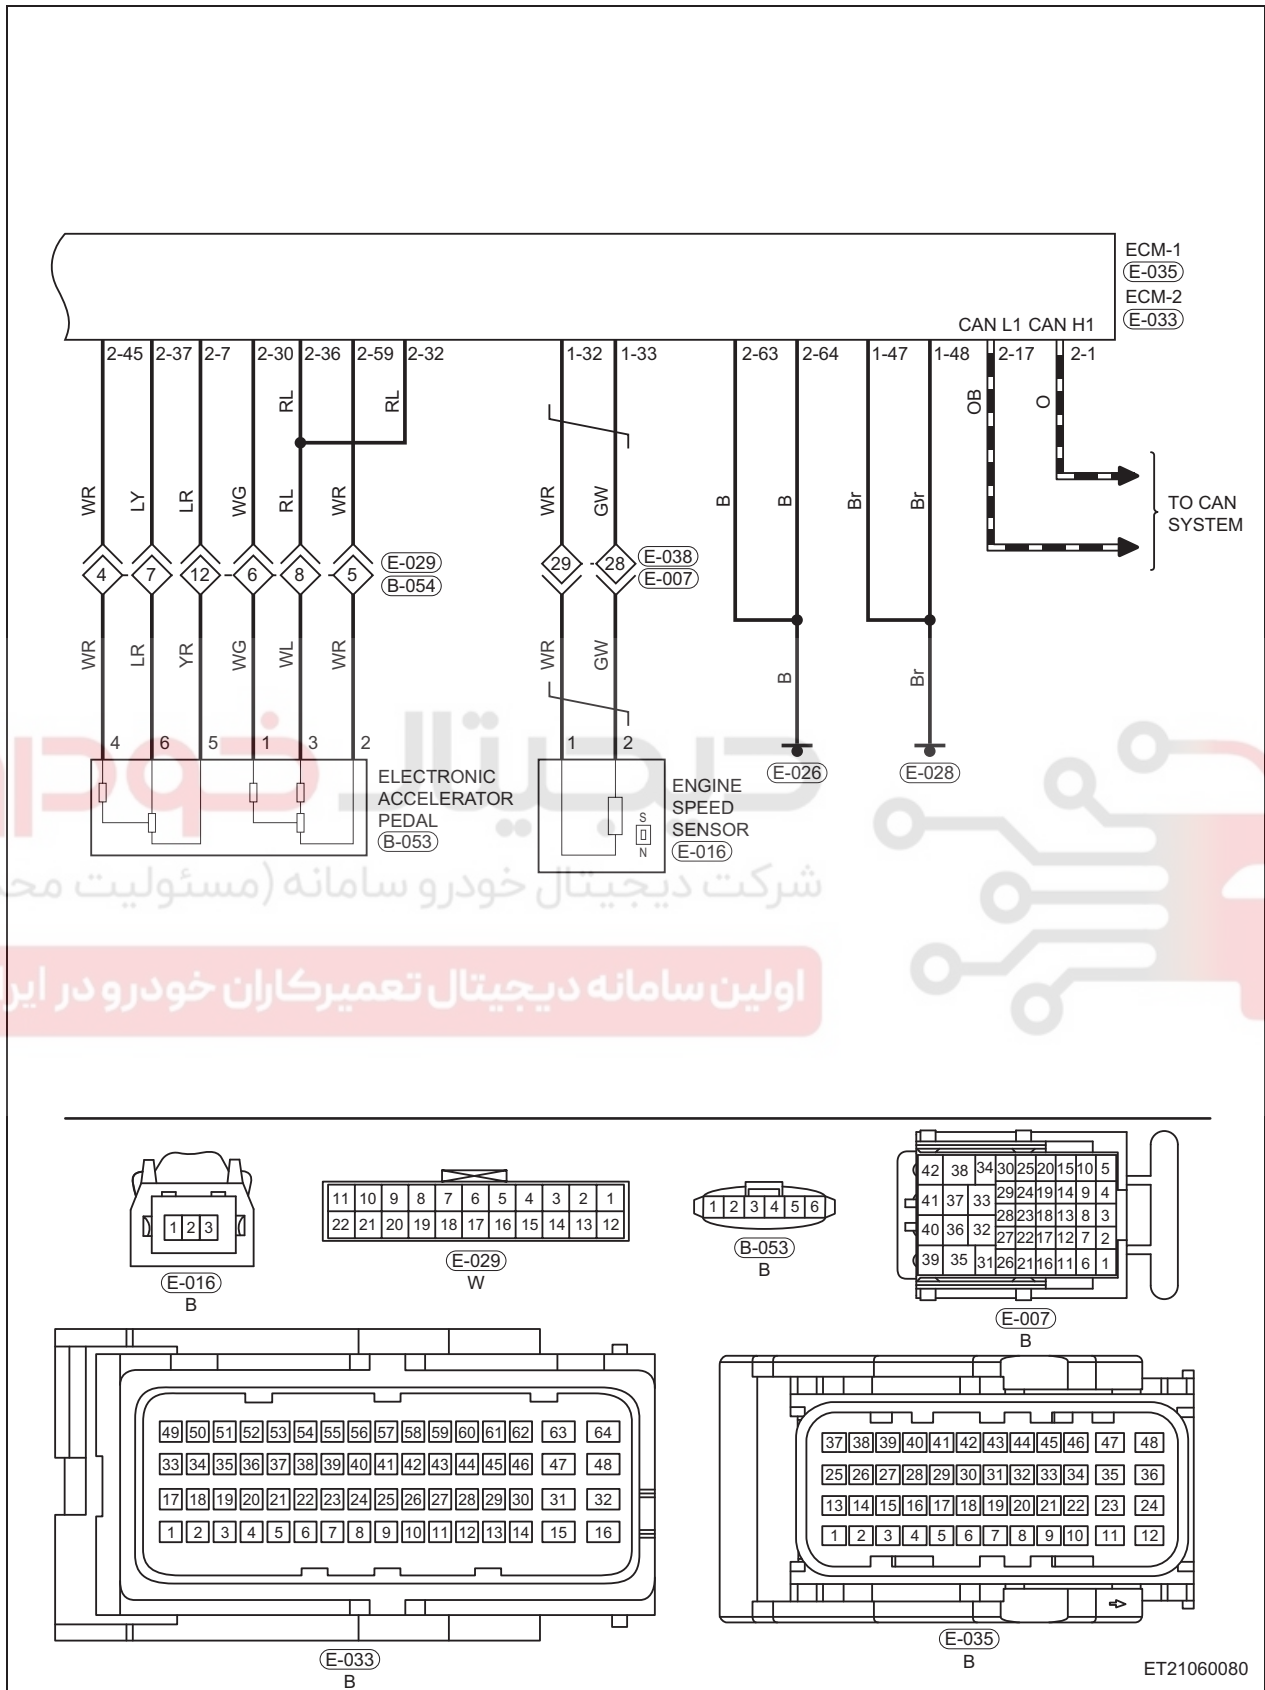

SQR484F Engine Management System (Page 8 of 8)

06

شرکت دیجیتال خودرو سامانه (مسئولیت محدود)
اولین سامانه دیجیتال تعمیرکاران خودرو در ایران