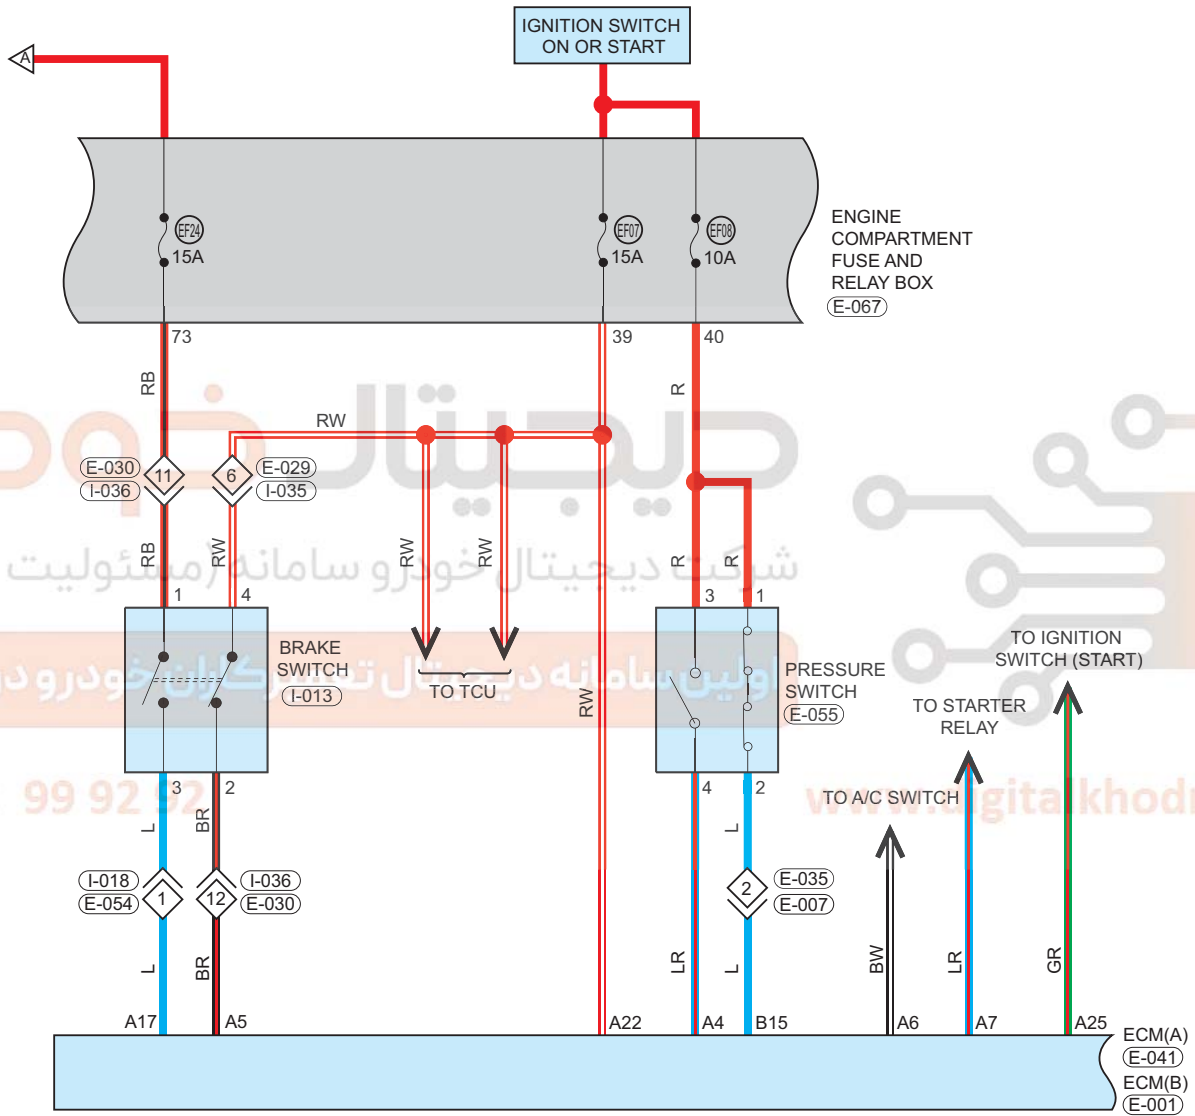

Circuit Diagram (Page 6 of 9)

02 09

EA13T090060

Parts Location

Connector Code	See Page	Connector Code	See Page	Connector Code	See Page
E-067	08-5 (MT) 08-7 (AT)	I-013	08-10	E-055	08-5 (MT) 08-7 (AT)
E-041	08-5 (MT) 08-7 (AT)	E-001	08-3		

Fuse and Relay

Fuse/Relay	See Page	Fuse and Relay Box
EF24	06-2	Engine Compartment Fuse and Relay Box
EF07	06-2	Engine Compartment Fuse and Relay Box
EF08	06-2	Engine Compartment Fuse and Relay Box

Location of Junction Connector

Connector Code	See Page	Connector Code	See Page	Connector Code	See Page
E-030, I-036	08-5, 08-10 (MT) 08-7, 08-10 (AT)	E-029, I-035	08-5, 08-10 (MT) 08-7, 08-10 (AT)	I-018, E-054	08-10, 08-5 (MT) 08-10, 08-7 (AT)
E-035, E-007	08-5, 08-3 (MT) 08-7, 08-3 (AT)				

Form of Connector

Connector Code	See Page	Connector Code	See Page	Connector Code	See Page
E-067	12-6	I-013	12-7	E-055	12-5
E-041	12-4	E-001	12-2	E-035, E-007	12-4
E-030, I-036	12-3	E-029, I-035	12-3	I-018, E-054	12-8