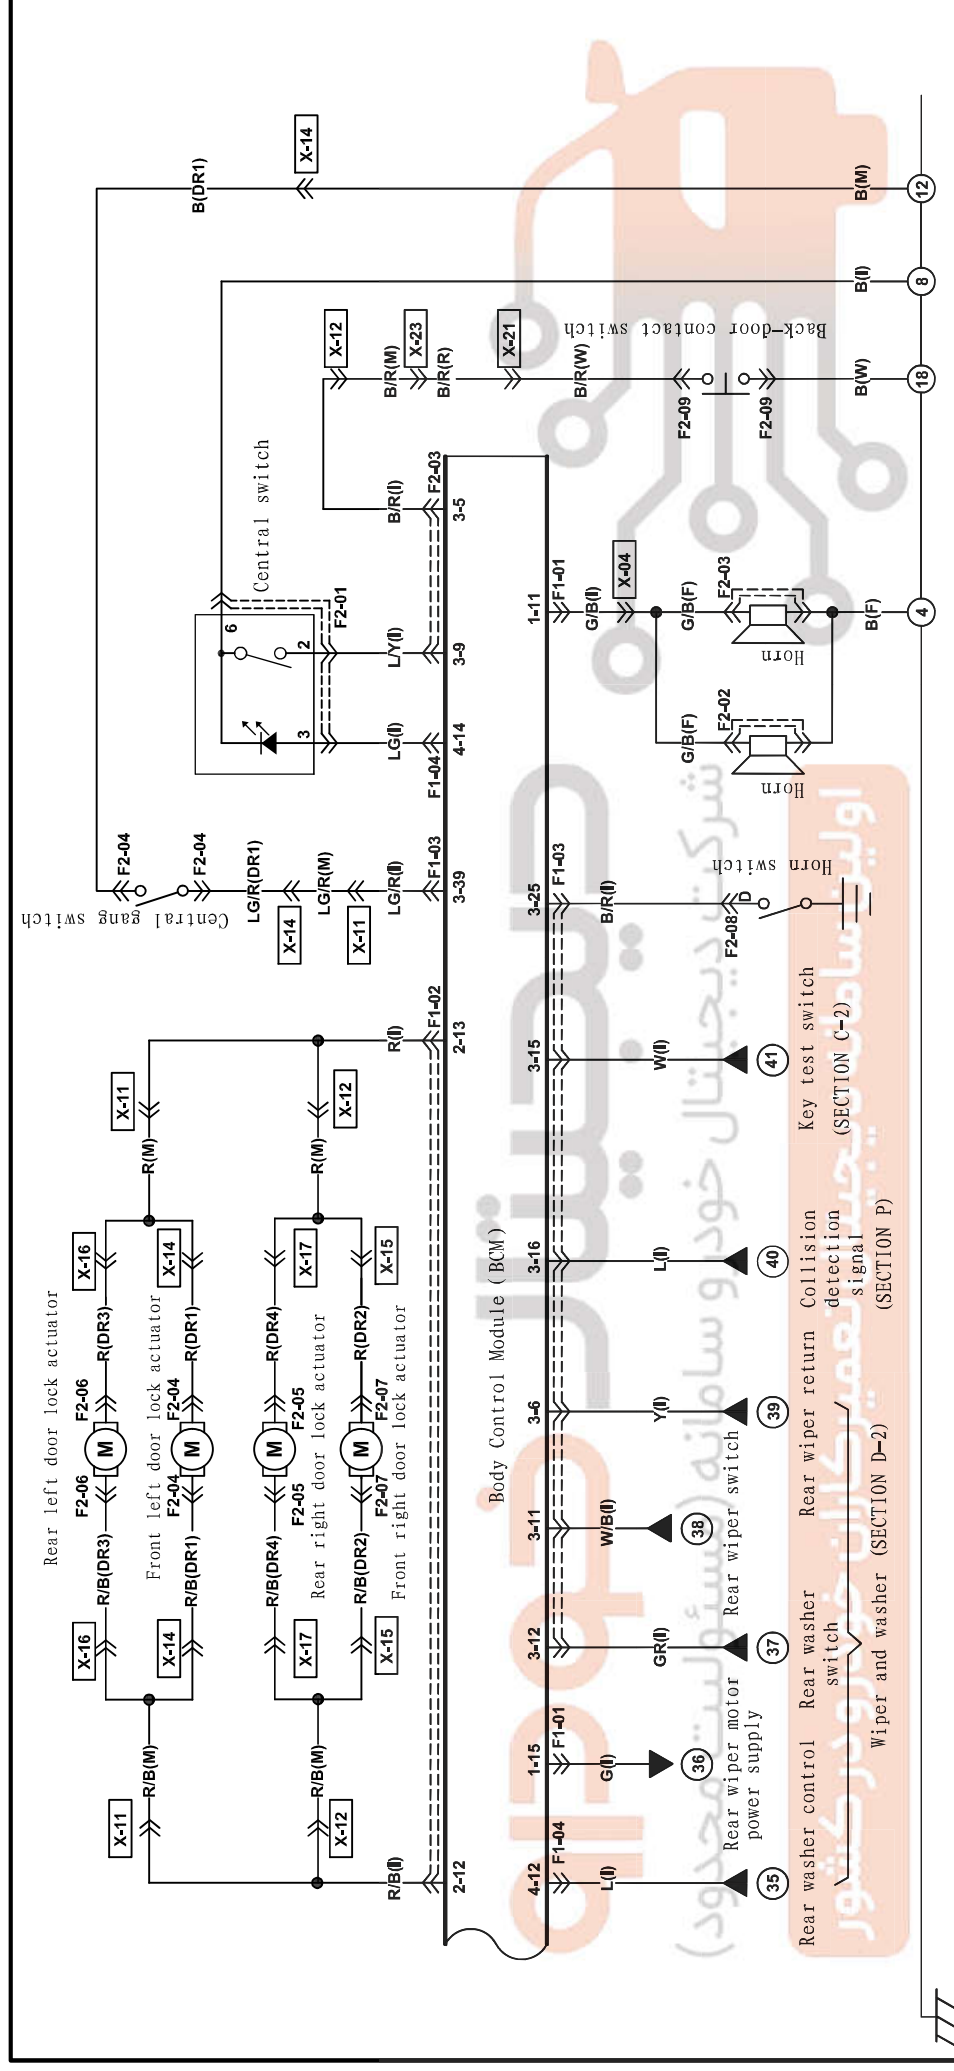

BCM Control Unit (rear wiper and washer/horn/door lock motor)

F-2

F2-01	Central switch (I)		F2-02	Horn (F)		F2-03	Horn (F)		F2-04	Front left door lock actuator (DR1)		F2-05	Front right door lock actuator (DR2)		F2-06	Rear left door lock actuator (DR3)		F2-07	Rear right door lock actuator (DR4)	
F2-08	Clock spring (I)		F2-09	Clock spring (I)																