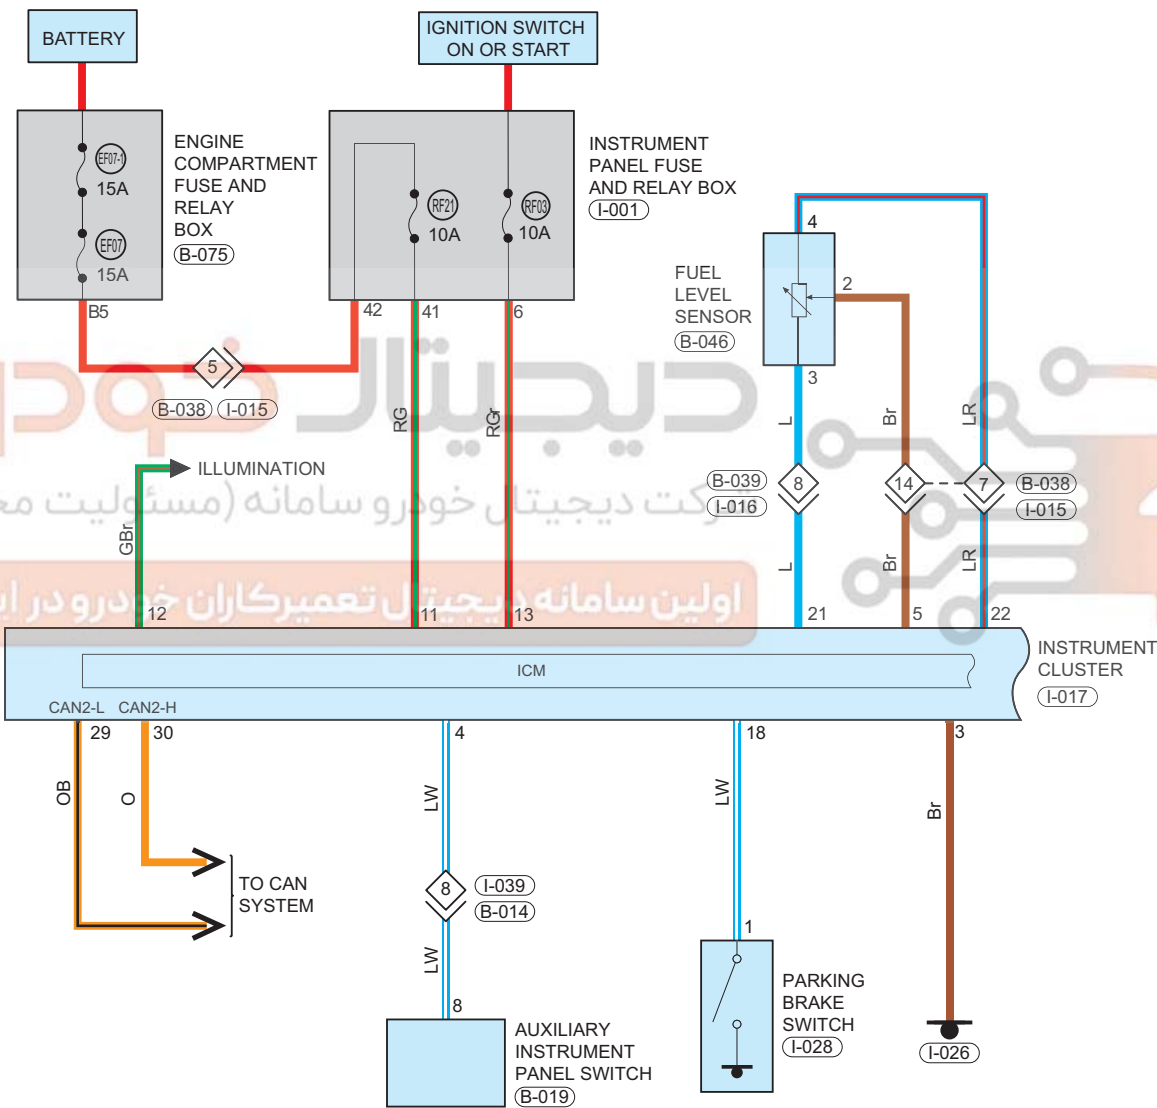

Instrument Cluster

Circuit Diagram (Page 1 of 2)

09 - SYSTEM CIRCUITS

Parts Location

Connector Code	See Page	Connector Code	See Page	Connector Code	See Page
B-075	08-12	I-001	08-8	B-046	08-12
B-019	08-12	I-017	08-8	I-028	08-8
I-026	08-8				

Fuse and Relay

Fuse/Relay	See Page	Fuse and Relay Box
EF07-1	06-2	Engine Compartment Fuse And Relay Box
EF07	06-2	Engine Compartment Fuse And Relay Box
RF21	06-9	Instrument Panel Fuse And Relay Box
RF03	06-9	Instrument Panel Fuse And Relay Box

Location of Junction Connector

Connector Code	See Page	Connector Code	See Page	Connector Code	See Page
I-015, B-038	08-8	I-016, B-039	08-8	I-039, B-014	08-8

Form of Connector

Connector Code	See Page	Connector Code	See Page	Connector Code	See Page
B-075	12-7	I-001	12-4	B-046	12-7
B-019	12-7	I-017	12-4	I-028	12-4
I-026	12-4	I-015, B-038	12-4	I-016, B-039	12-4
I-039, B-014	12-4				

Circuit Diagram (Page 2 of 2)