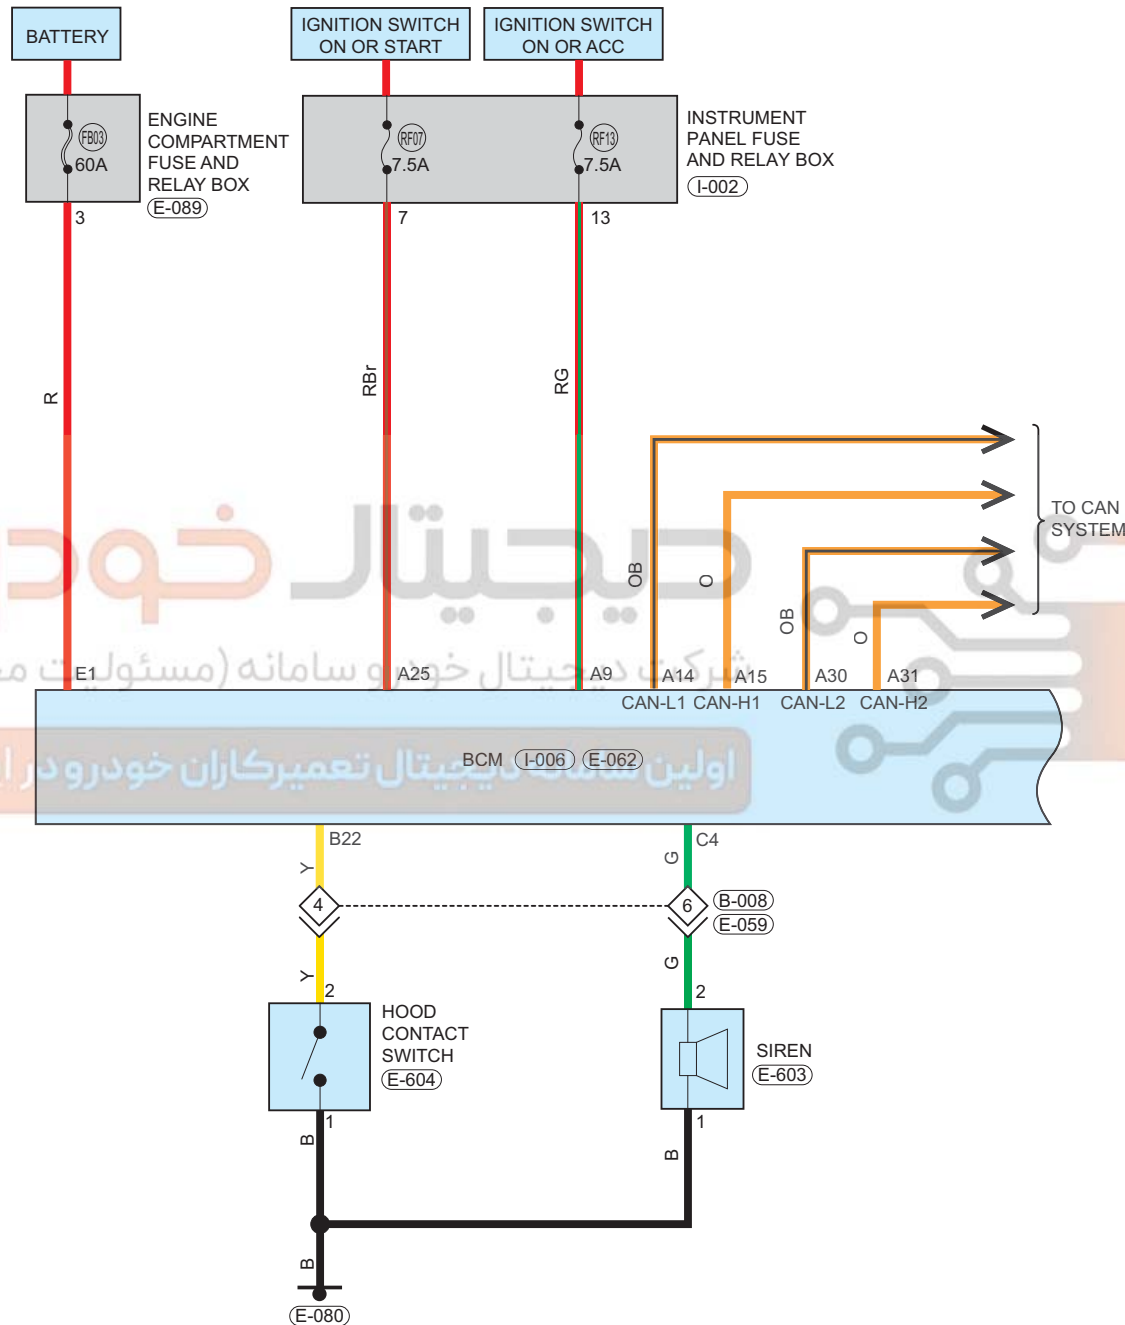

Door Lock

Circuit Diagram (Page 1 of 3)

09 - SYSTEM CIRCUITS

Parts Location

Connector Code	See Page	Connector Code	See Page	Connector Code	See Page
E-089	08-7	I-002	08-13	I-006	08-13
E-062	08-7				

Fuse and Relay

Fuse/Relay	See Page	Fuse and Relay Box
FB03	06-2	Power Fuse Box
RF07	06-13	Instrument Panel Fuse and Relay Box A
RF13	06-13	Instrument Panel Fuse and Relay Box A

Form of Connector

Connector Code	See Page	Connector Code	See Page	Connector Code	See Page
E-089	12-5	I-002	12-9	I-006	12-9
E-062	12-5				

دیجیتال خودرو

شرکت دیجیتال خودرو سامانه (مسئولیت محدود)

اولین سامانه دیجیتال تعمیرکاران خودرو در ایران

Circuit Diagram (Page 2 of 3)

ET21091060

09 - SYSTEM CIRCUITS

Parts Location

Connector Code	See Page	Connector Code	See Page	Connector Code	See Page
B-007	08-16	B-003	08-16	F-002	08-20
B-064	08-16	B-019	08-16	L-005	08-22
H-002	08-21				

Location of Junction Connector

Connector Code	See Page	Connector Code	See Page	Connector Code	See Page
B-004, F-001	08-16, 08-20	B-069, H-001	08-16, 08-21	H-001, B-015	08-21, 08-16
B-061, L-001	08-16, 08-22				