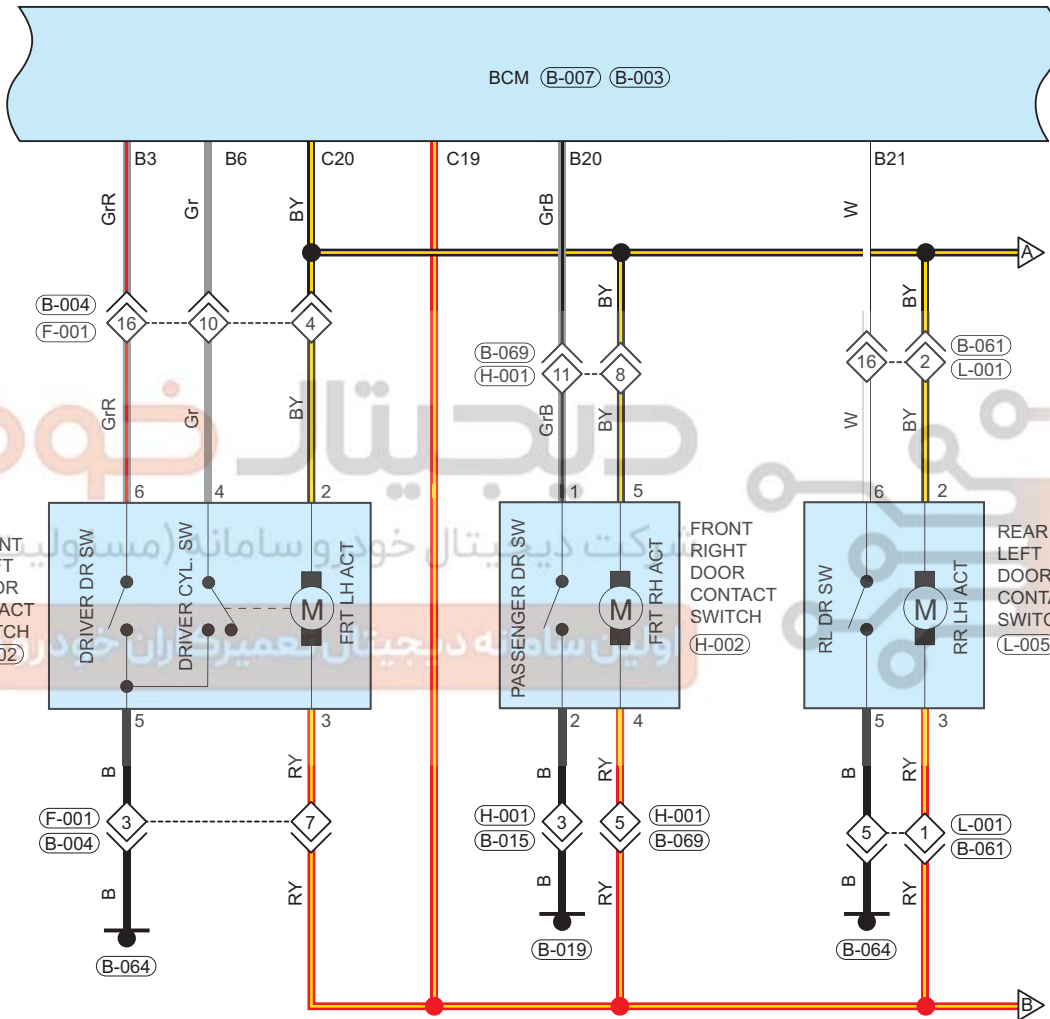

Door Lock

Circuit Diagram (Page 1 of 3)

09 - SYSTEM CIRCUITS

Parts Location

Connector Code	See Page	Connector Code	See Page	Connector Code	See Page
E-089	08-7	I-002	08-13	I-006	08-13
E-062	08-7				

Fuse and Relay

Fuse/Relay	See Page	Fuse and Relay Box
FB03	06-2	Power Fuse Box
RF07	06-13	Instrument Panel Fuse and Relay Box A
RF13	06-13	Instrument Panel Fuse and Relay Box A

Form of Connector

Connector Code	See Page	Connector Code	See Page	Connector Code	See Page
E-089	12-5	I-002	12-9	I-006	12-9
E-062	12-5				

دیجیتال خودرو

شرکت دیجیتال خودرو سامانه (مسئولیت محدود)

اولین سامانه دیجیتال تعمیرکاران خودرو در ایران

Circuit Diagram (Page 2 of 3)

ET21091060

09 - SYSTEM CIRCUITS

Parts Location

Connector Code	See Page	Connector Code	See Page	Connector Code	See Page
B-007	08-16	B-003	08-16	F-002	08-20
B-064	08-16	B-019	08-16	L-005	08-22
H-002	08-21				

Location of Junction Connector

Connector Code	See Page	Connector Code	See Page	Connector Code	See Page
B-004, F-001	08-16, 08-20	B-069, H-001	08-16, 08-21	H-001, B-015	08-21, 08-16
B-061, L-001	08-16, 08-22				