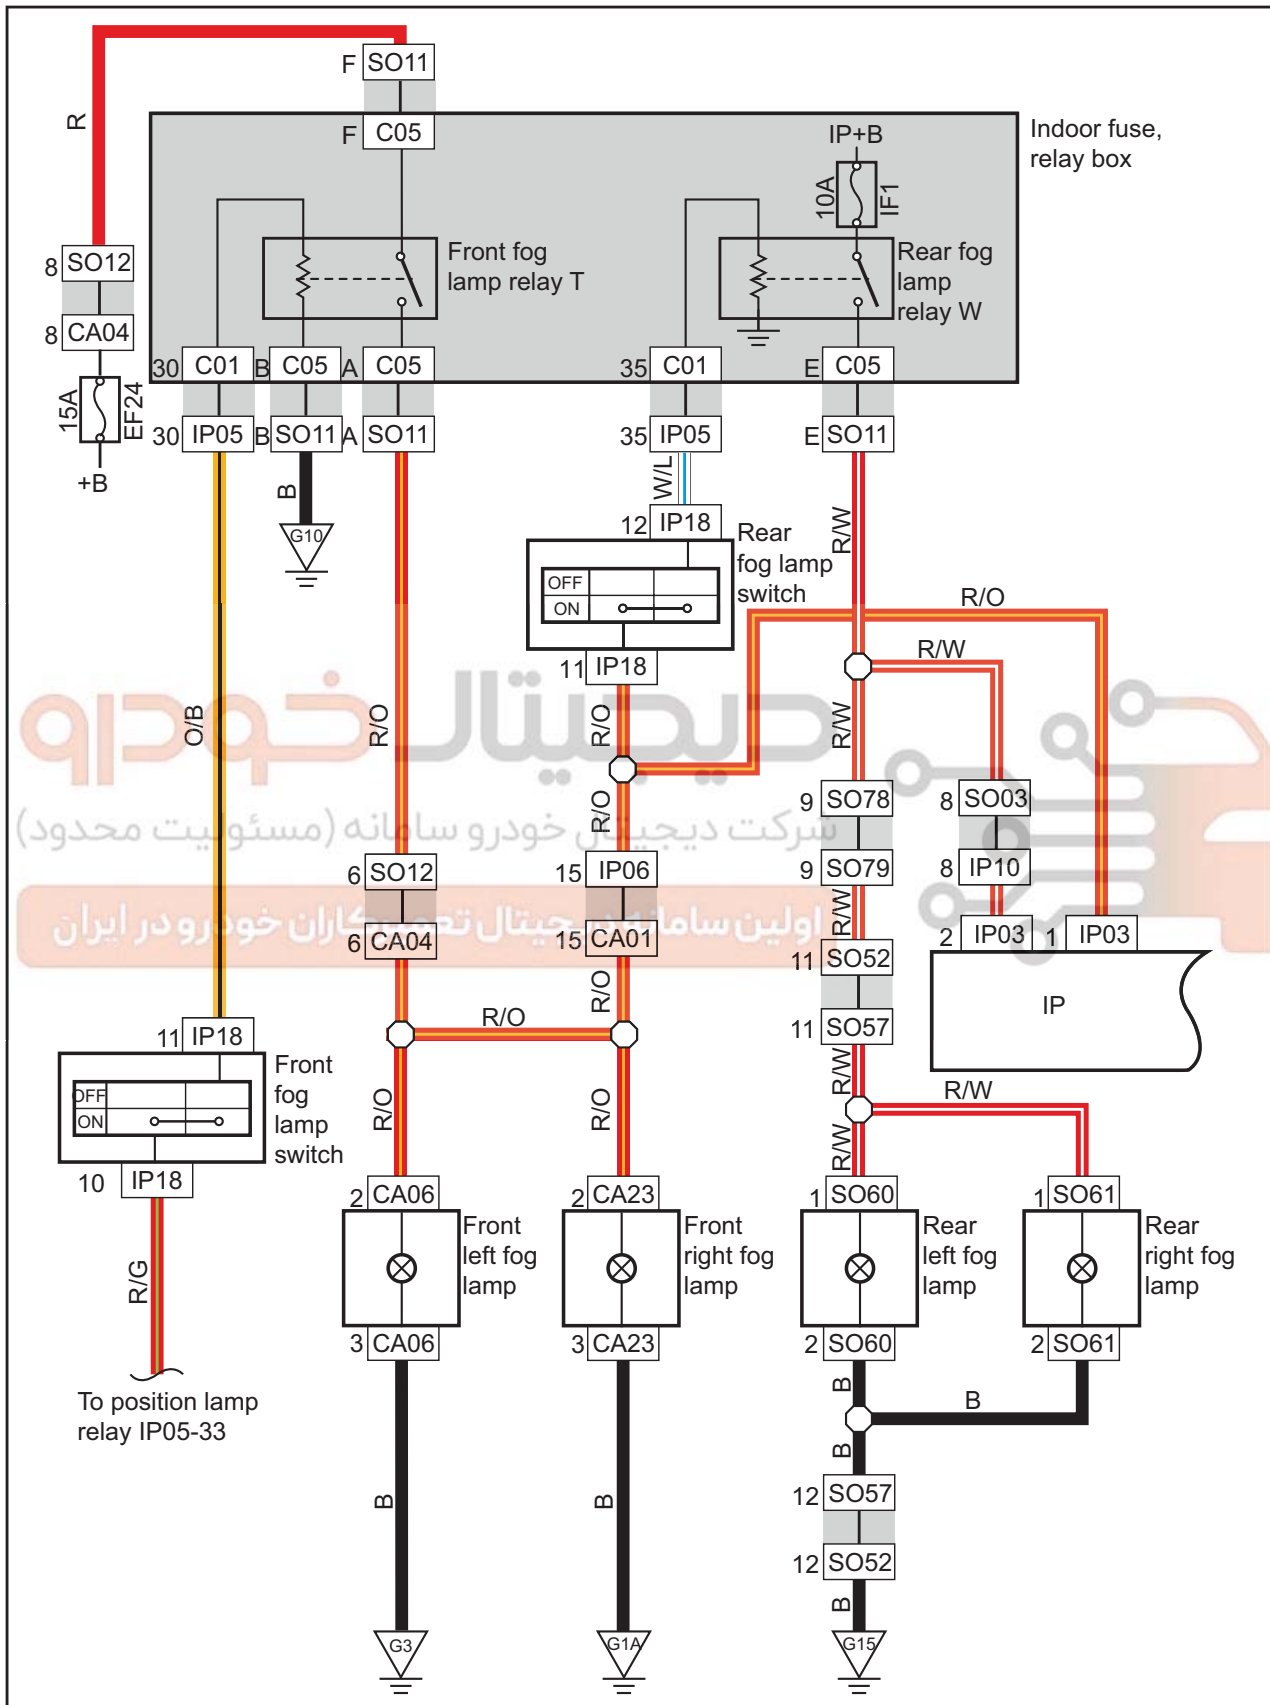

Fog lamp (Sedan) (executive edition)

Harness connector	Name	Pages
C01	Rear Connector of Indoor Fuse Box	17
C05	Rear Connector of Indoor Fuse Box	17
CA01	To harness connector of instrument harness 1	22
CA04	To body harness connector	22
IP03	Combination instrument harness connector	80
IP05	To harness connector of indoor fuse & relay box	80
IP06	To engine compartment harness connector	80
IP10	To body harness connector	80
IP18	Headlamp combination switch harness connector	80
IP41	Rear fog lamp switch	80
SO01 (Sedan)	To instrument harness connector	97
SO03 (Sedan)	To instrument harness connector	97
SO78 (Sedan)	To luggage compartment harness connector	99
SO79 (Sedan)	To body harness connector	99
SO52 (Sedan)	To body harness connector	97
SO57 (Sedan)	To luggage compartment harness connector	97
SO11 (Sedan)	To harness connector of indoor fuse & relay box	97
SO12	To engine compartment harness connector	97/106
G1A	Engine compartment grounding	121
G3	Engine compartment grounding	121
G7	Instrument panel grounding	125
G15 (Sedan)	Body harness grounding	126/127