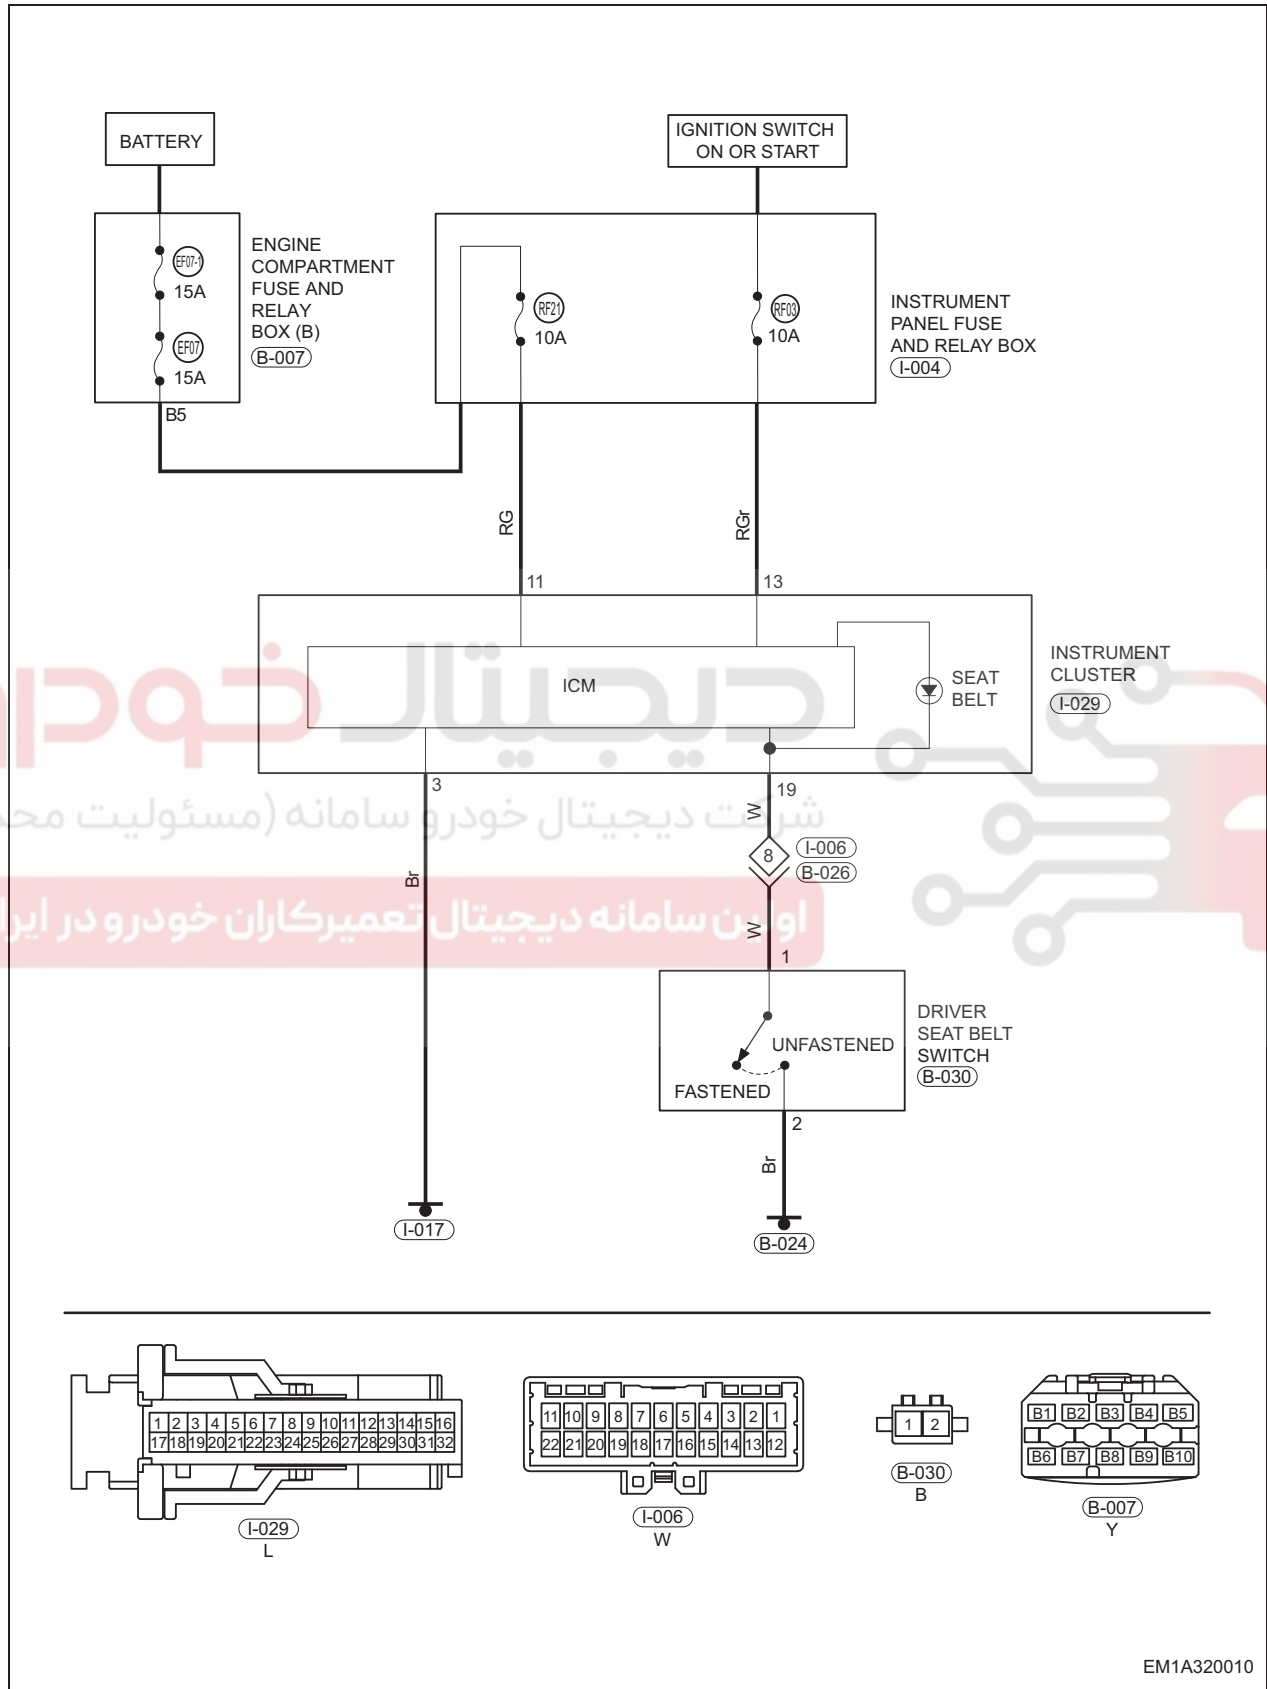

Circuit Diagram

Seat Belt

32

EM1A320010