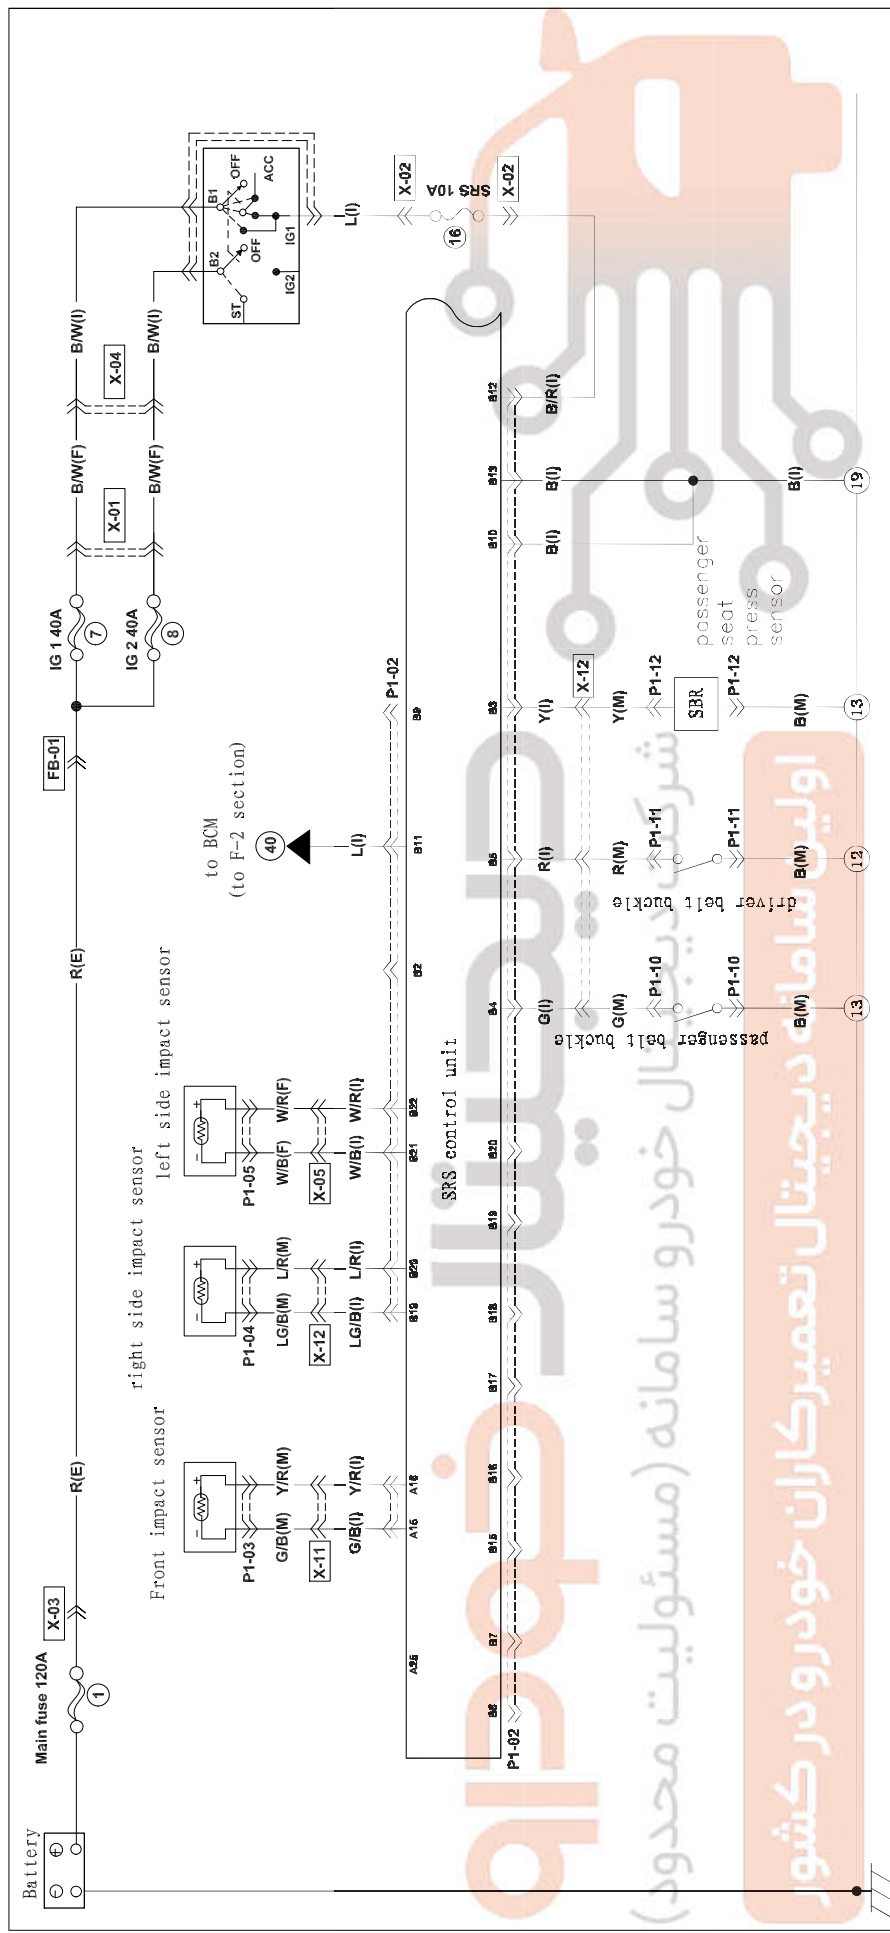

SRS

P-1

|                                     |                                      |  |   |                      |  |                                     |
|-------------------------------------|--------------------------------------|--|---|----------------------|--|-------------------------------------|
| <p>P1-01 SRS control unit A (A)</p> | <p>P1-03 front impact sensor (A)</p> | <p>P1-04 RR side impact sensor (A)</p> | <p>P1-05 Front side impact sensor (A)</p> | <p>P1-12 SBR (M)</p> | <p>P1-10 passenger belt buckle (M)</p> | <p>P1-11 driver belt buckle (M)</p> |
| <p>P1-02 SRS control unit B (I)</p> |                                      |  |   |                      |  |                                     |