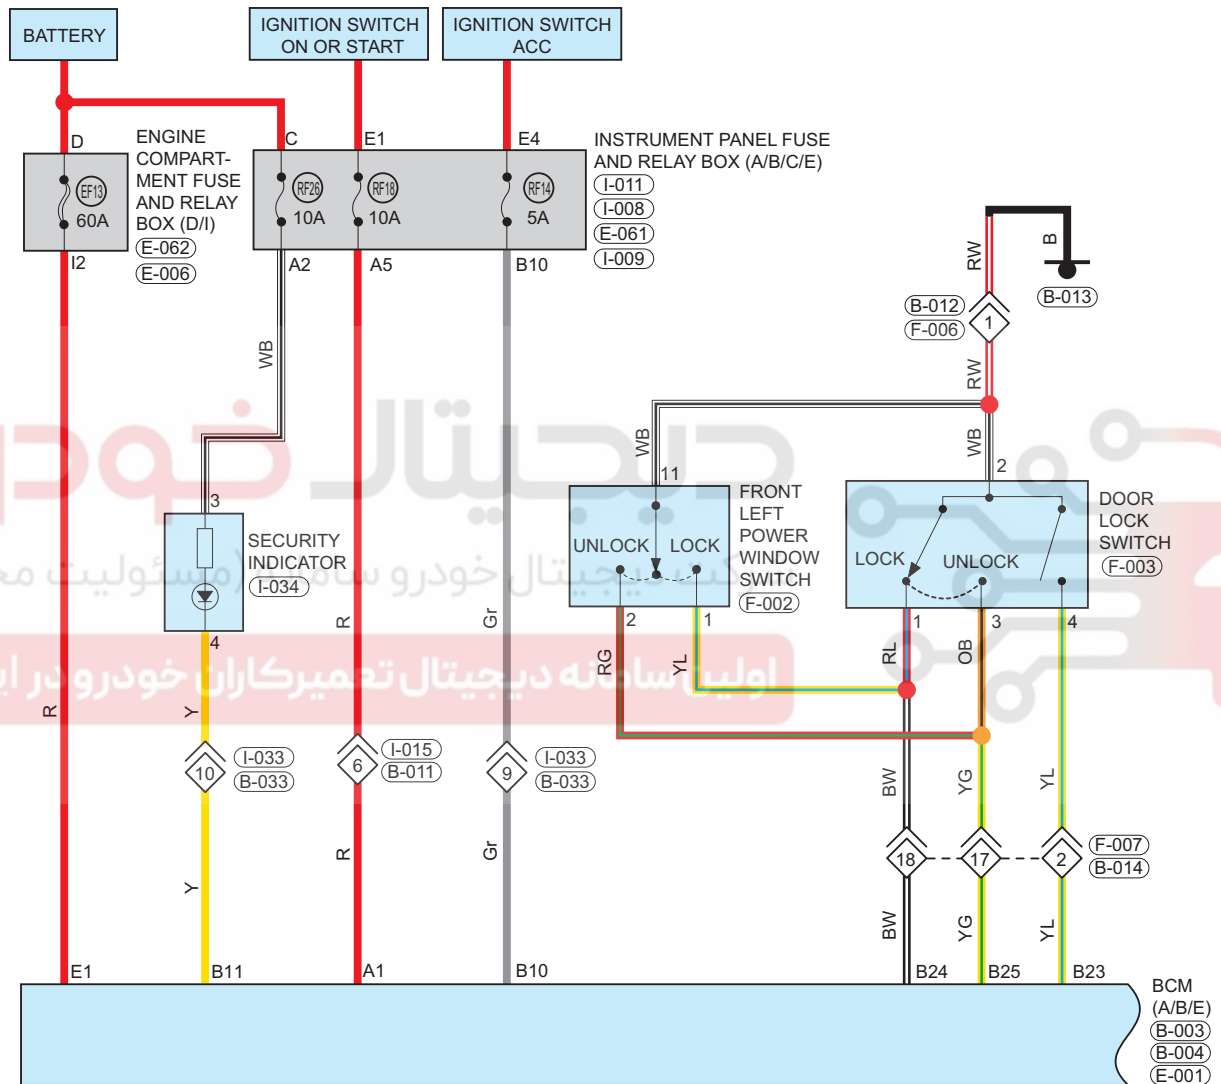

# Door Lock

Circuit Diagram (Page 1 of 3)

09

ET11090590

## Parts Location

Connector Code	See Page	Connector Code	See Page	Connector Code	See Page
E-062	08-4 (MT)	E-006	08-4 (MT)	E-061	08-4 (MT)
	08-7 (CVT)		08-7 (CVT)		08-7 (CVT)
E-001	08-4 (MT)	I-011	08-12	I-009	08-12
	08-7 (CVT)				
I-034	08-12	B-013	08-17	F-002	08-19
F-003	08-19	B-003	08-17	B-004	08-17
I-008	08-12				

## Fuse and Relay

Fuse/Relay	See Page	Fuse and Relay Box
EF13	06-5	Engine Compartment Fuse and Relay Box
RF14	06-12	Instrument Panel Fuse and Relay Box
RF18	06-12	Instrument Panel Fuse and Relay Box
RF26	06-12	Instrument Panel Fuse and Relay Box

## Location of Junction Connector

Connector Code	See Page	Connector Code	See Page	Connector Code	See Page
I-033, B-033	08-12, 08-17	I-015, B-011	08-12, 08-17	B-012, F-006	08-17, 08-19
F-007, B-014	08-19, 08-17				