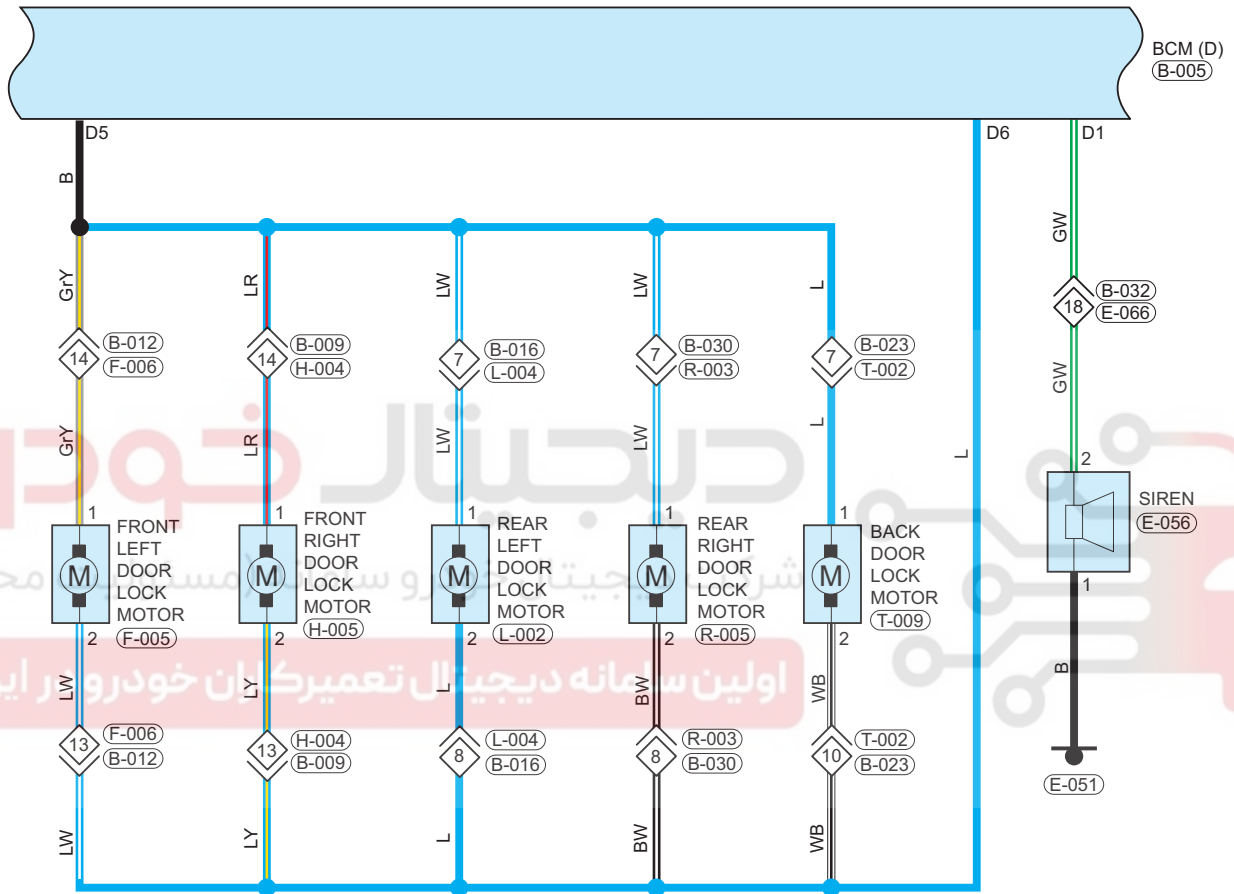

Parts Location

Connector Code	See Page	Connector Code	See Page	Connector Code	See Page
B-003	08-17	B-004	08-17	F-004	08-19
H-006	08-20	L-001	08-21	R-006	08-22
T-010	08-23	B-013	08-17	B-031	08-17
B-021	08-17	B-024	08-17	T-006	08-23
T-004	08-23				

Location of Junction Connector

Connector Code	See Page	Connector Code	See Page	Connector Code	See Page
B-012, F-006	08-17, 08-19	B-009, H-004	08-17, 08-20	B-016, L-004	08-17, 08-21
B-030, R-003	08-17, 08-22	B-023, T-002	08-17, 08-23		

Form of Connector

Connector Code	See Page	Connector Code	See Page	Connector Code	See Page
B-003	12-12	B-004	12-12	F-004	12-16
H-006	12-17	L-001	12-18	R-006	12-18
T-010	12-19	B-013	12-13	B-031	12-14
B-021	12-14	B-024	12-14	T-006	12-19
T-004	12-19	B-012, F-006	12-13	B-009, H-004	12-13
B-016, L-004	12-13	B-030, R-003	12-14	B-023, T-002	12-14

Circuit Diagram (Page 3 of 3)

09

ET11090610