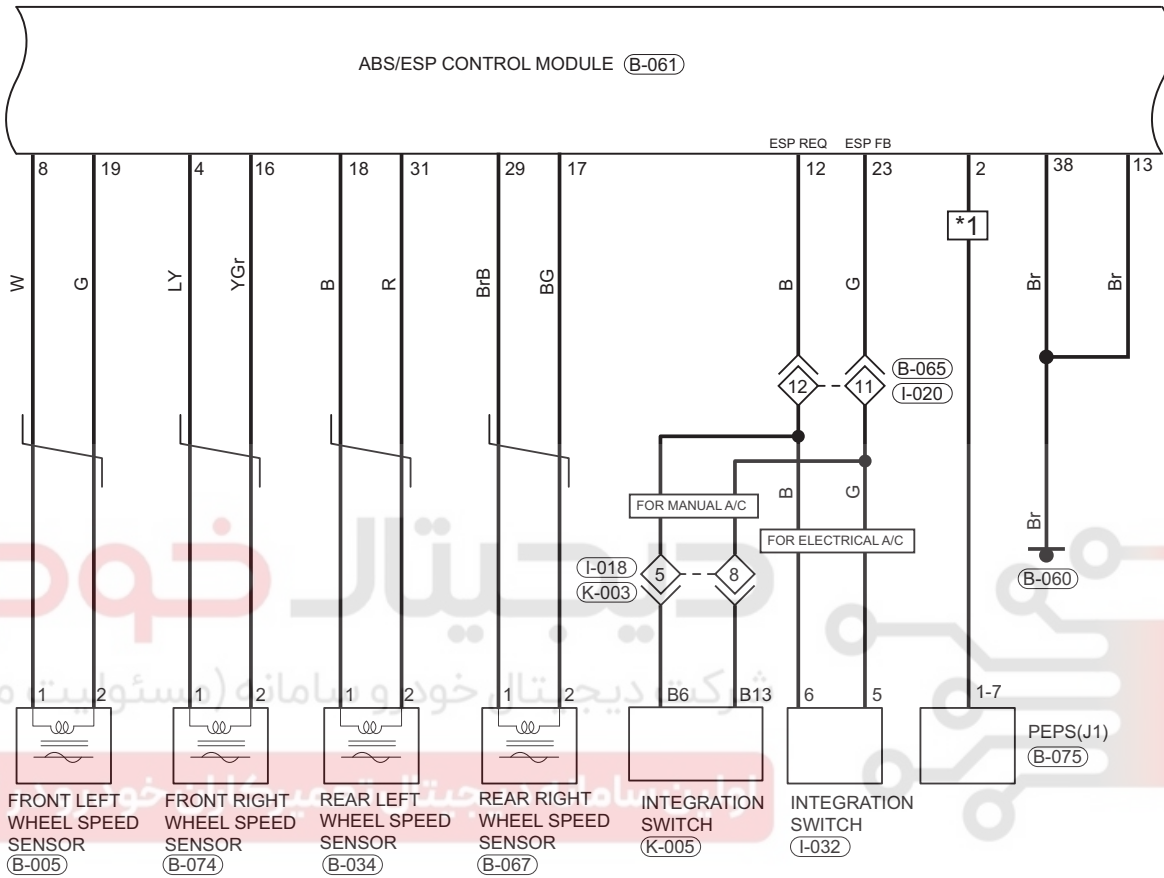

Circuit Diagram

Brake Control System (Page 1 of 3)

Brake Control System (Page 2 of 3)

*1: W/ PEPS

(B-061)
B

(B-065)
W

(B-075)
Gr

(B-067)
B

(B-034)
B

(I-032)
B

(I-018)
W

(K-005)
B

Brake Control System (Page 3 of 3)