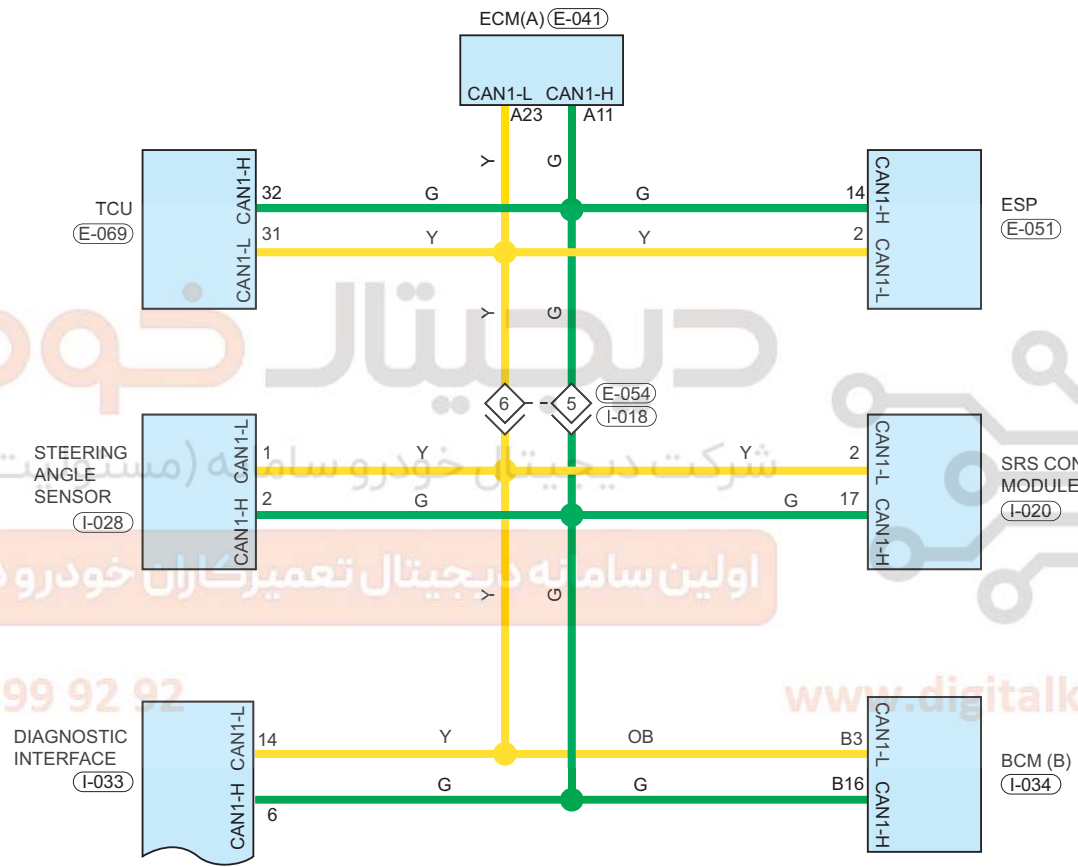

Parts Location

Connector Code	See Page	Connector Code	See Page	Connector Code	See Page
E-067	08-5 (MT) 08-7 (AT)	E-063	08-5 (MT) 08-7 (AT)	I-032	08-10
E-028	08-5 (MT) 08-7 (AT)	I-033	08-10	I-004	08-10
I-034	08-10	I-016	08-10	B-004	08-12
I-011	08-10				

Fuse and Relay

Fuse/Relay	See Page	Fuse and Relay Box
MF05	06-2	Engine Compartment Fuse and Relay Box
RF15	06-10	IP Fuse and Relay Box

Location of Junction Connector

Connector Code	See Page	Connector Code	See Page	Connector Code	See Page
B-019, I-002	08-12, 08-10				

Form of Connector

Connector Code	See Page	Connector Code	See Page	Connector Code	See Page
E-067	12-6	E-063	12-5	I-032	12-9
E-028	12-3	I-033	12-9	I-004	12-7
I-034	12-9	I-016	12-7	B-004	12-10
I-011	12-7	B-019, I-002	12-11		

Circuit Diagram (Page 2 of 2)

02 09

www.digitalkhodro.com

EA13T090770