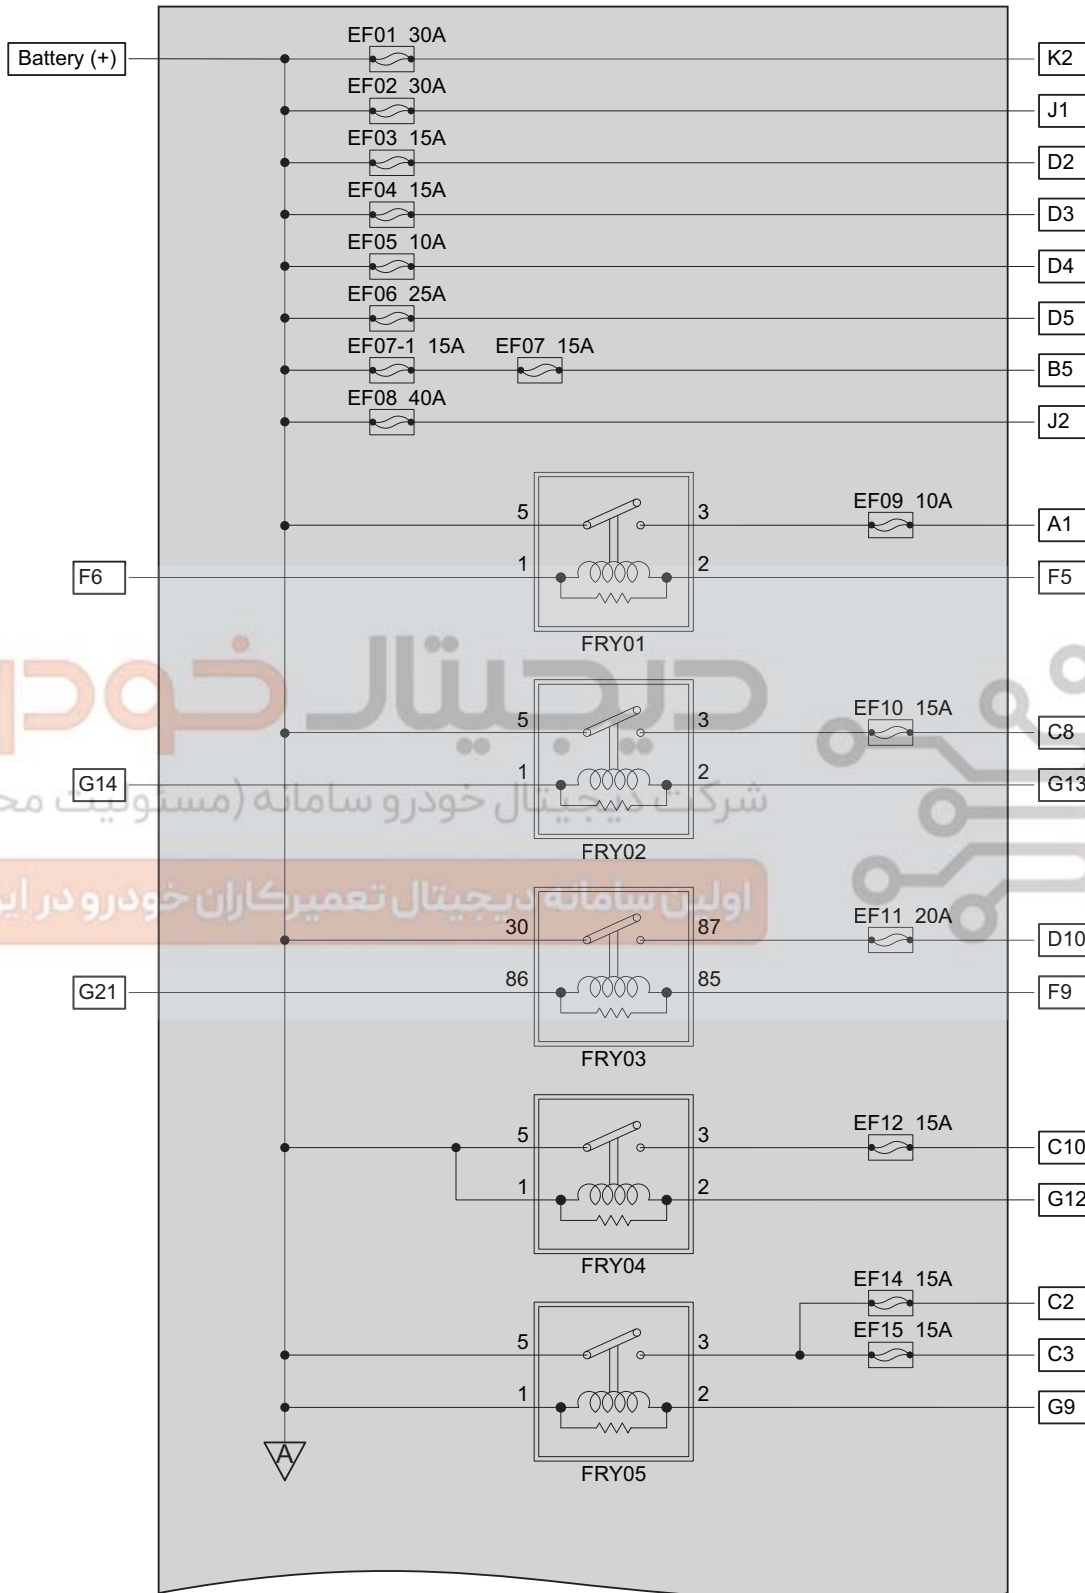

Location of Engine Compartment Fuse and Relay Box

EM1A060020

06

Fuse and Relay Layout in Engine Compartment Fuse and Relay Box

*: If equipped

EM1A060030

Engine Compartment Fuse Description

No.	Description	No.	Description	No.	Description
FB01	Spare	EF12	Front fog light	EF32	Upstream oxygen sensor
FB02	IP box	EF13	-	EF33	Injector
FB03	BCM	EF14	Low beam RH	EF34	Engine sensor
FB04	Spare	EF15	Low beam LH	EF35	Reserve
FB05	Reserve	EF16	High beam RH	EF36	Downstream oxygen sensor
FB06	Spare	EF17	High beam LH	EF37	ECM
FB07	Reserve	EF18	PEPS	EF38	Low-speed cooling fan
FB08	Generator	EF19	IP box (IGN)	EF39	High-speed cooling fan
FB09	Spare	EF20	Spare	EF40	Spare
EF01	Ignition switch	EF21	Brake switch	EF41	Spare
EF02	Blower	EF22	Back-up light	EF42	Sliding roof motor
EF03	Immobilizer/Brake light	EF23	Radar/AC pressure switch/Sunroof switch	EF43	Spare
EF04	Ignition switch	EF24	Starter	EF44	Spare
EF05	TCU (CVT model)/PEPS	EF25	Spare	EF45	Spare
EF06	ABS valve	EF26	IP box (ACC)	EF46	Spare
EF07	IP box (B+)	EF27	Horn	EF47	Spare
EF08	ABS pump	EF28	A/C compressor clutch	EF48	Reserve
EF09	Reserve	EF29	Fuel pump	EF49	Spare
EF10	Reserve	EF30	ECM		
EF11	TCU (CVT model)	EF31	Ignition coil		

View of Engine Compartment Fuse and Relay Box

Front View

06

EM1A060031

Back View

06

EM1A060032

Engine Compartment Fuse and Relay Box Inner Circuit

Circuit Diagram (Page 1 of 5)

EM1A060033

06

Circuit Diagram (Page 2 of 5)

06

EM1A060034

Circuit Diagram (Page 3 of 5)

06