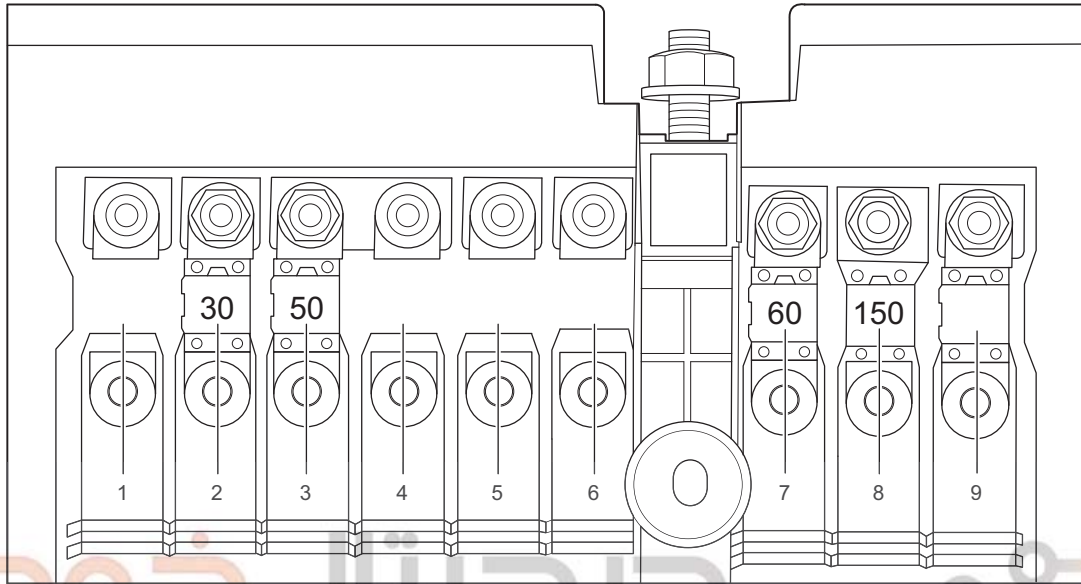

Power Fuse Box

Fuse Layout in Power Fuse Box

06

شرکت دیجیتال خودرو (مسئولیت محدود)

EM1A060010

Power Fuse Description

No.	Fuse	Description	No.	Fuse	Description
1	FB01	-	6	FB06	-
2	FB02	Instrument Panel Fuse and Relay Box	7	FB07	EPS (Reserve)
3	FB03	BCM	8	FB08	Alternator
4	FB04	-	9	FB09	-
5	FB05	-			