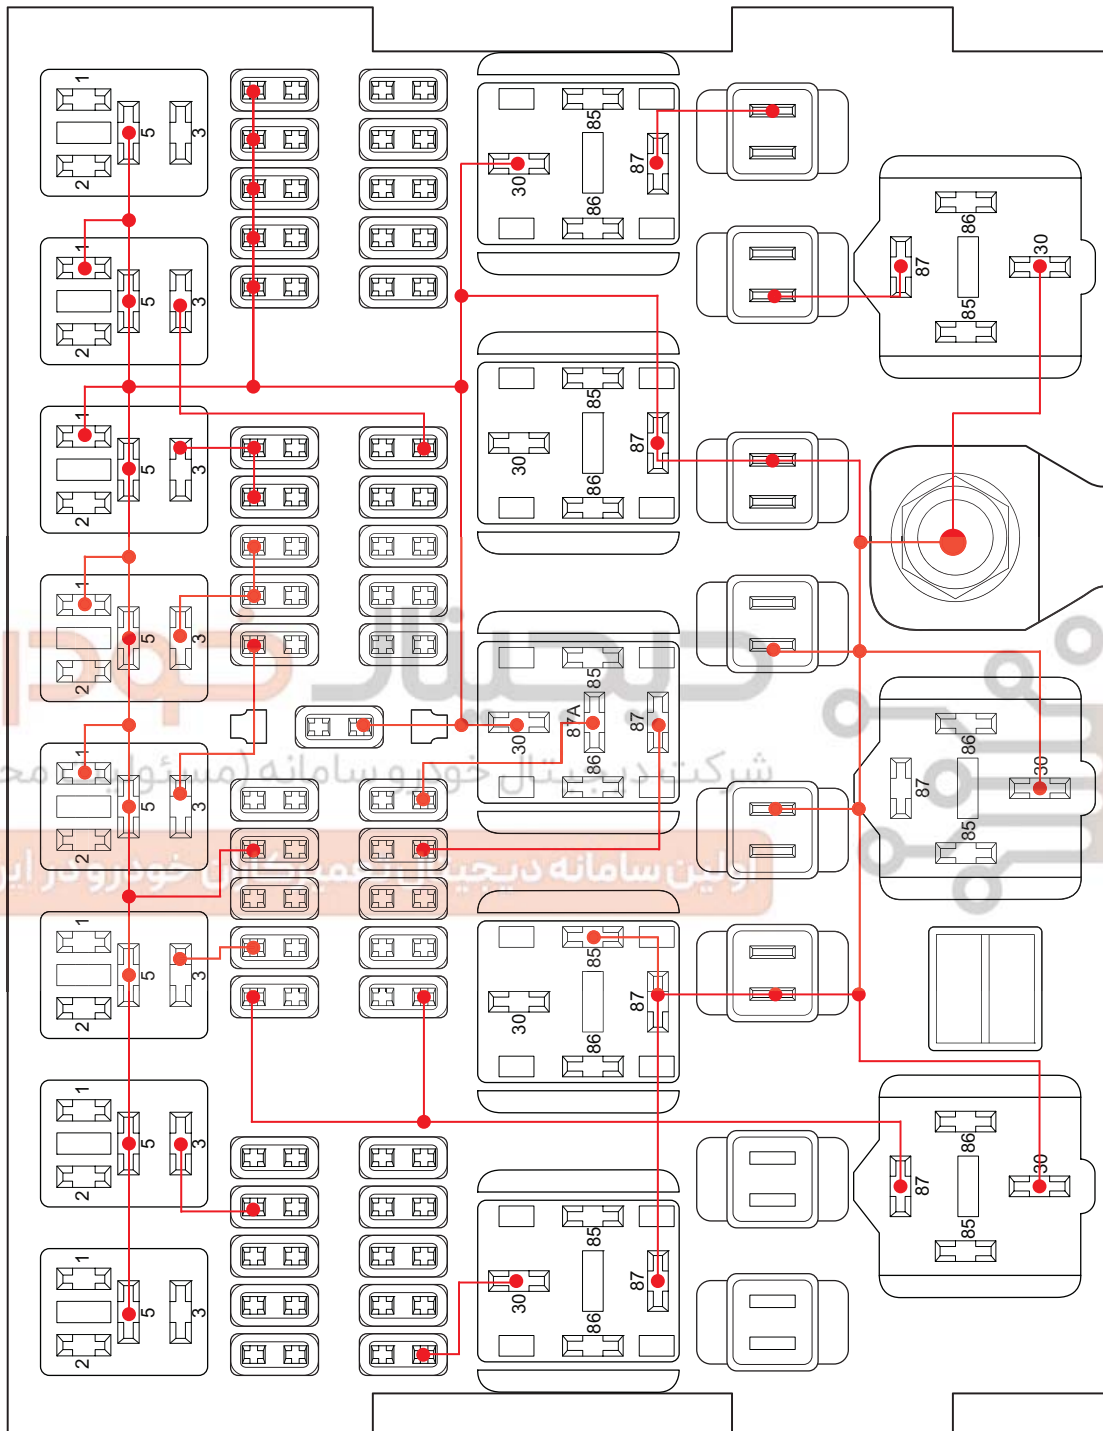

Location of Engine Compartment Fuse and Relay Box

EM1A060020

06

Fuse and Relay Layout in Engine Compartment Fuse and Relay Box

*: If equipped

EM1A060030

Engine Compartment Fuse Description

No.	Description	No.	Description	No.	Description
FB01	Spare	EF12	Front fog light	EF32	Upstream oxygen sensor
FB02	IP box	EF13	-	EF33	Injector
FB03	BCM	EF14	Low beam RH	EF34	Engine sensor
FB04	Spare	EF15	Low beam LH	EF35	Reserve
FB05	Reserve	EF16	High beam RH	EF36	Downstream oxygen sensor
FB06	Spare	EF17	High beam LH	EF37	ECM
FB07	Reserve	EF18	PEPS	EF38	Low-speed cooling fan
FB08	Generator	EF19	IP box (IGN)	EF39	High-speed cooling fan
FB09	Spare	EF20	Spare	EF40	Spare
EF01	Ignition switch	EF21	Brake switch	EF41	Spare
EF02	Blower	EF22	Back-up light	EF42	Sliding roof motor
EF03	Immobilizer/Brake light	EF23	Radar/AC pressure switch/Sunroof switch	EF43	Spare
EF04	Ignition switch	EF24	Starter	EF44	Spare
EF05	TCU (CVT model)/PEPS	EF25	Spare	EF45	Spare
EF06	ABS valve	EF26	IP box (ACC)	EF46	Spare
EF07	IP box (B+)	EF27	Horn	EF47	Spare
EF08	ABS pump	EF28	A/C compressor clutch	EF48	Reserve
EF09	Reserve	EF29	Fuel pump	EF49	Spare
EF10	Reserve	EF30	ECM		
EF11	TCU (CVT model)	EF31	Ignition coil		

View of Engine Compartment Fuse and Relay Box

Front View

06

EM1A060031

Back View

06

EM1A060032

Engine Compartment Fuse and Relay Box Inner Circuit

Circuit Diagram (Page 1 of 5)

EM1A060033

06

Circuit Diagram (Page 2 of 5)

06

EM1A060034

Circuit Diagram (Page 3 of 5)

06