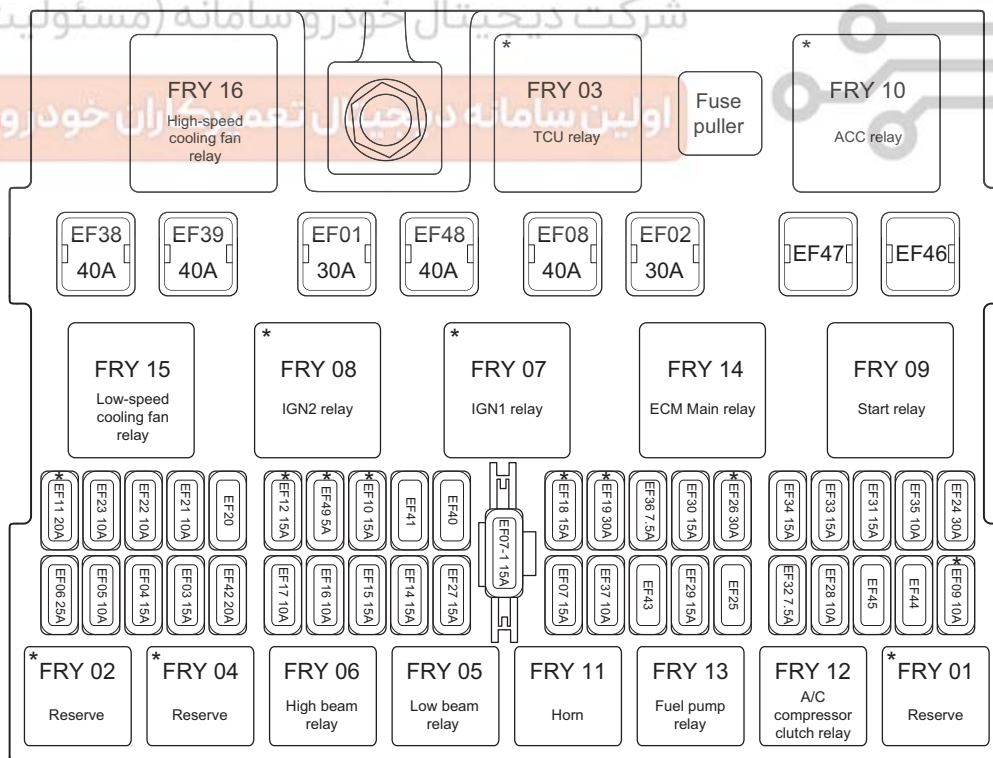

Power Fuse Box

Fuse Layout in Power Fuse Box

06

شرکت دیجیتال خودرو (مسئولیت محدود)

EM1A060010

Power Fuse Description

No.	Fuse	Description	No.	Fuse	Description
1	FB01	-	6	FB06	-
2	FB02	Instrument Panel Fuse and Relay Box	7	FB07	EPS (Reserve)
3	FB03	BCM	8	FB08	Alternator
4	FB04	-	9	FB09	-
5	FB05	-			

Power Fuse Box Inner Circuit

Circuit Diagram (Page 1 of 1)

06

دیجیتال خودرو
شرکت دیجیتال خودرو سامانه (مسئولیت محدود)
اولین سامانه دیجیتال تعمیرکاران خودرو در ایران

EM1A060011

Engine Compartment Fuse and Relay Box

Location of Engine Compartment Fuse and Relay Box

EM1A060020

06

Fuse and Relay Layout in Engine Compartment Fuse and Relay Box

*: If equipped

EM1A060030

Engine Compartment Fuse Description

No.	Description	No.	Description	No.	Description
FB01	Spare	EF12	Front fog light	EF32	Upstream oxygen sensor
FB02	IP box	EF13	-	EF33	Injector
FB03	BCM	EF14	Low beam RH	EF34	Engine sensor
FB04	Spare	EF15	Low beam LH	EF35	Reserve
FB05	Reserve	EF16	High beam RH	EF36	Downstream oxygen sensor
FB06	Spare	EF17	High beam LH	EF37	ECM
FB07	Reserve	EF18	PEPS	EF38	Low-speed cooling fan
FB08	Generator	EF19	IP box (IGN)	EF39	High-speed cooling fan
FB09	Spare	EF20	Spare	EF40	Spare
EF01	Ignition switch	EF21	Brake switch	EF41	Spare
EF02	Blower	EF22	Back-up light	EF42	Sliding roof motor
EF03	Immobilizer/Brake light	EF23	Radar/AC pressure switch/Sunroof switch	EF43	Spare
EF04	Ignition switch	EF24	Starter	EF44	Spare
EF05	TCU (CVT model)/PEPS	EF25	Spare	EF45	Spare
EF06	ABS valve	EF26	IP box (ACC)	EF46	Spare
EF07	IP box (B+)	EF27	Horn	EF47	Spare
EF08	ABS pump	EF28	A/C compressor clutch	EF48	Reserve
EF09	Reserve	EF29	Fuel pump	EF49	Spare
EF10	Reserve	EF30	ECM		
EF11	TCU (CVT model)	EF31	Ignition coil		

View of Engine Compartment Fuse and Relay Box

Front View

06

EM1A060031

Back View

06

EM1A060032

Engine Compartment Fuse and Relay Box Inner Circuit