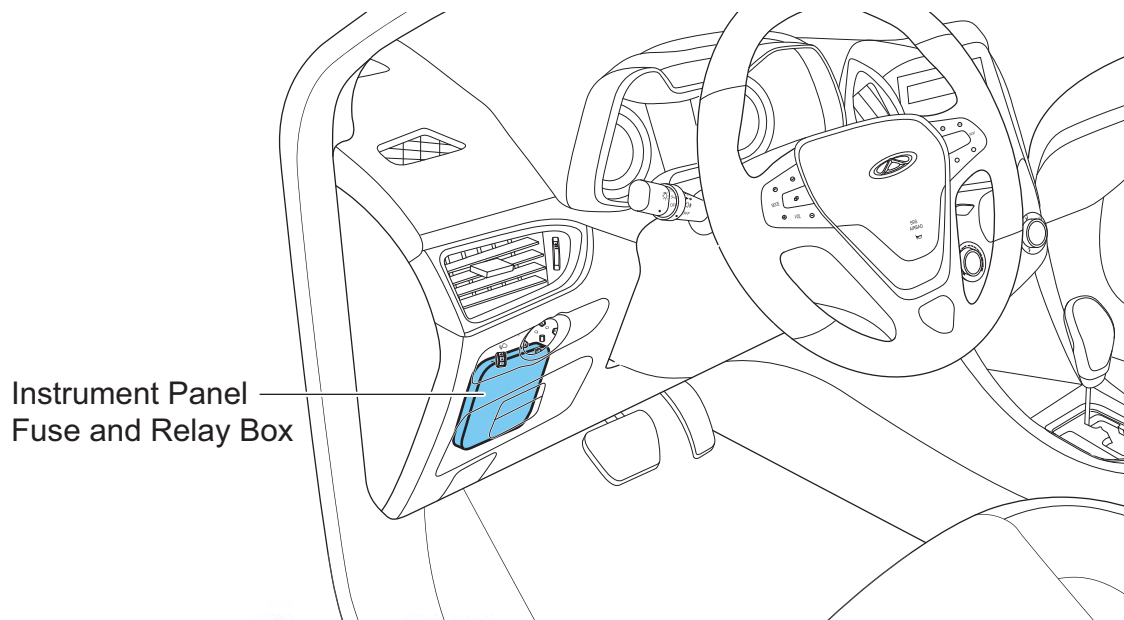

Instrument Panel Fuse and Relay Box

Location of Instrument Panel Fuse and Relay Box

EM1A060040

Fuse Layout in Instrument Panel Fuse and Relay Box

EM1A060050

06 - FUSE AND RELAY

Instrument Panel Fuse Description

No.	Description	No.	Description	No.	Description
RF01	-	RF09	A/C system/Outside rear view mirror/ Blower relay	RF17	-
RF02	ABS/ESP/SAS	RF10	-	RF18	Rear defroster indicator
RF03	Instrument cluster	RF11	A/C system/Audio system/Headlight leveling dial	RF19	-
RF04	Airbag	RF12	ECM/TCU/PEPS	RF20	Diagnosis interface/Key reminder switch
RF05	BCM	RF13	-	RF21	Instrument cluster
RF06	-	RF14	-	RF22	Audio system
RF07	Audio system/BCM	RF15	Rear defroster		
RF08	Cigarette lighter	RF16	Rear defroster relay		