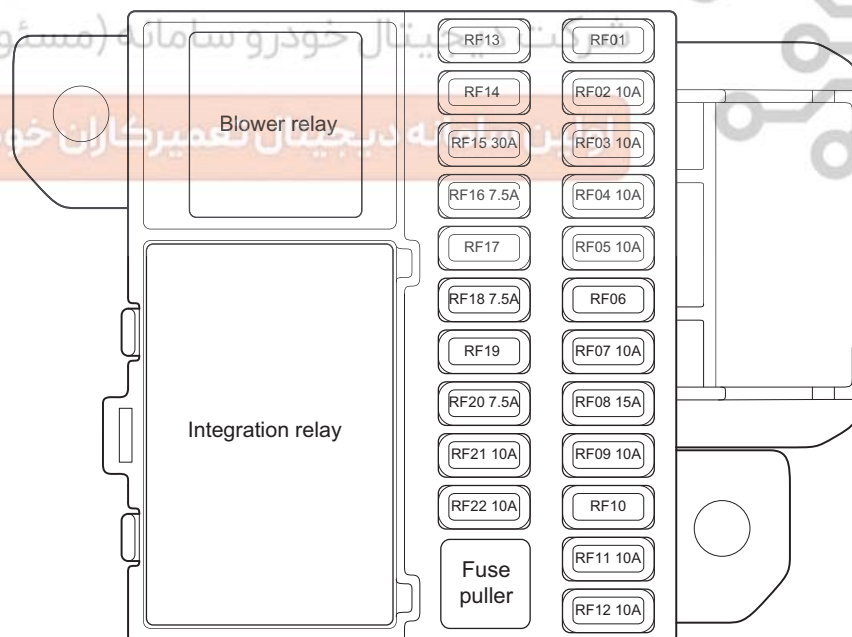

Instrument Panel Fuse and Relay Box

Location of Instrument Panel Fuse and Relay Box

EM1A060040

Fuse Layout in Instrument Panel Fuse and Relay Box

EM1A060050

06 - FUSE AND RELAY

Instrument Panel Fuse Description

No.	Description	No.	Description	No.	Description
RF01	-	RF09	A/C system/Outside rear view mirror/ Blower relay	RF17	-
RF02	ABS/ESP/SAS	RF10	-	RF18	Rear defroster indicator
RF03	Instrument cluster	RF11	A/C system/Audio system/Headlight leveling dial	RF19	-
RF04	Airbag	RF12	ECM/TCU/PEPS	RF20	Diagnosis interface/Key reminder switch
RF05	BCM	RF13	-	RF21	Instrument cluster
RF06	-	RF14	-	RF22	Audio system
RF07	Audio system/BCM	RF15	Rear defroster		
RF08	Cigarette lighter	RF16	Rear defroster relay		