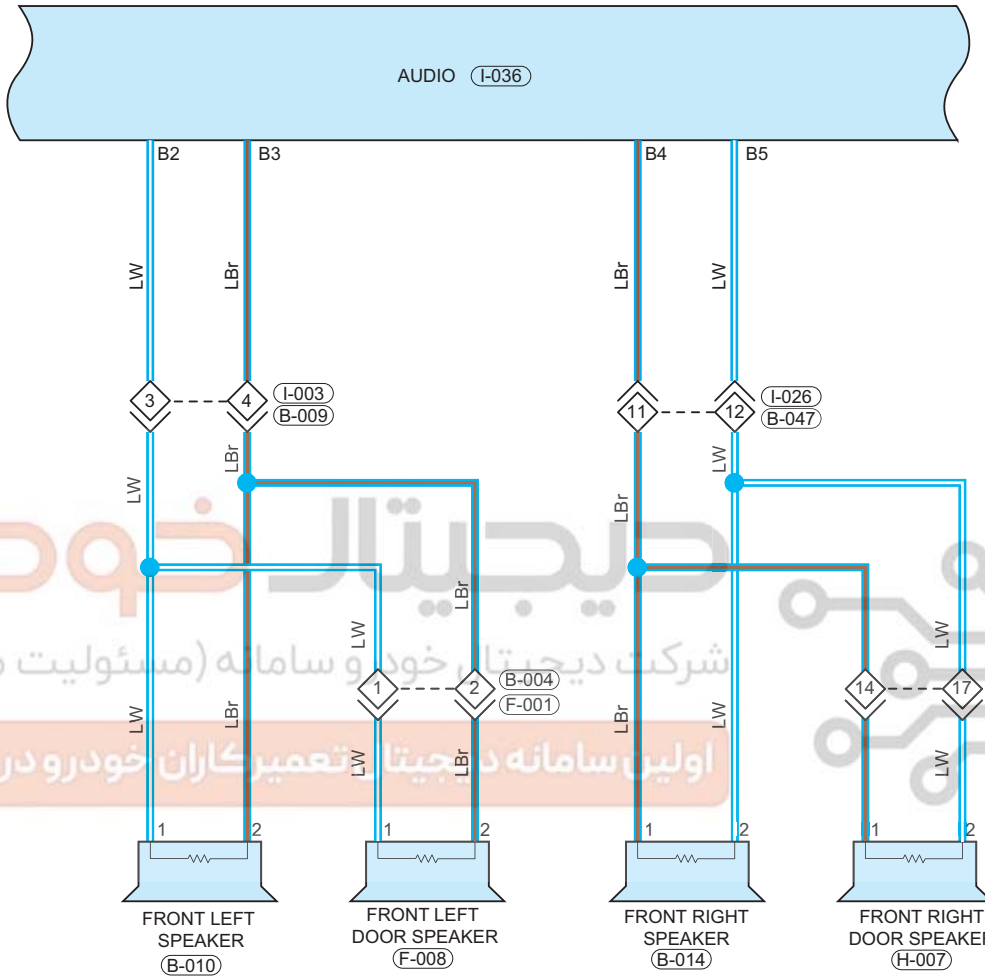

Audio System

Circuit Diagram (Page 1 of 3)

Parts Location

Connector Code	See Page	Connector Code	See Page	Connector Code	See Page
I-002	08-13	I-011	08-13	I-036	08-13
I-037	08-13				

Fuse and Relay

Fuse/Relay	See Page	Fuse and Relay Box
RF22	06-13	Instrument Panel Fuse and Relay Box A
RF13	06-13	Instrument Panel Fuse and Relay Box A

Form of Connector

Connector Code	See Page	Connector Code	See Page	Connector Code	See Page
I-002	12-9	I-011	12-9	I-036	12-10
I-037	12-10				

دیجیتال خودرو

شرکت دیجیتال خودرو سامانه (مسئولیت محدود)

اولین سامانه دیجیتال تعمیرکاران خودرو در ایران

Circuit Diagram (Page 2 of 3)

09 - SYSTEM CIRCUITS

Parts Location

Connector Code	See Page	Connector Code	See Page	Connector Code	See Page
I-036	08-13	B-010	08-16	F-008	08-20
B-014	08-16	H-007	08-21		

Location of Junction Connector