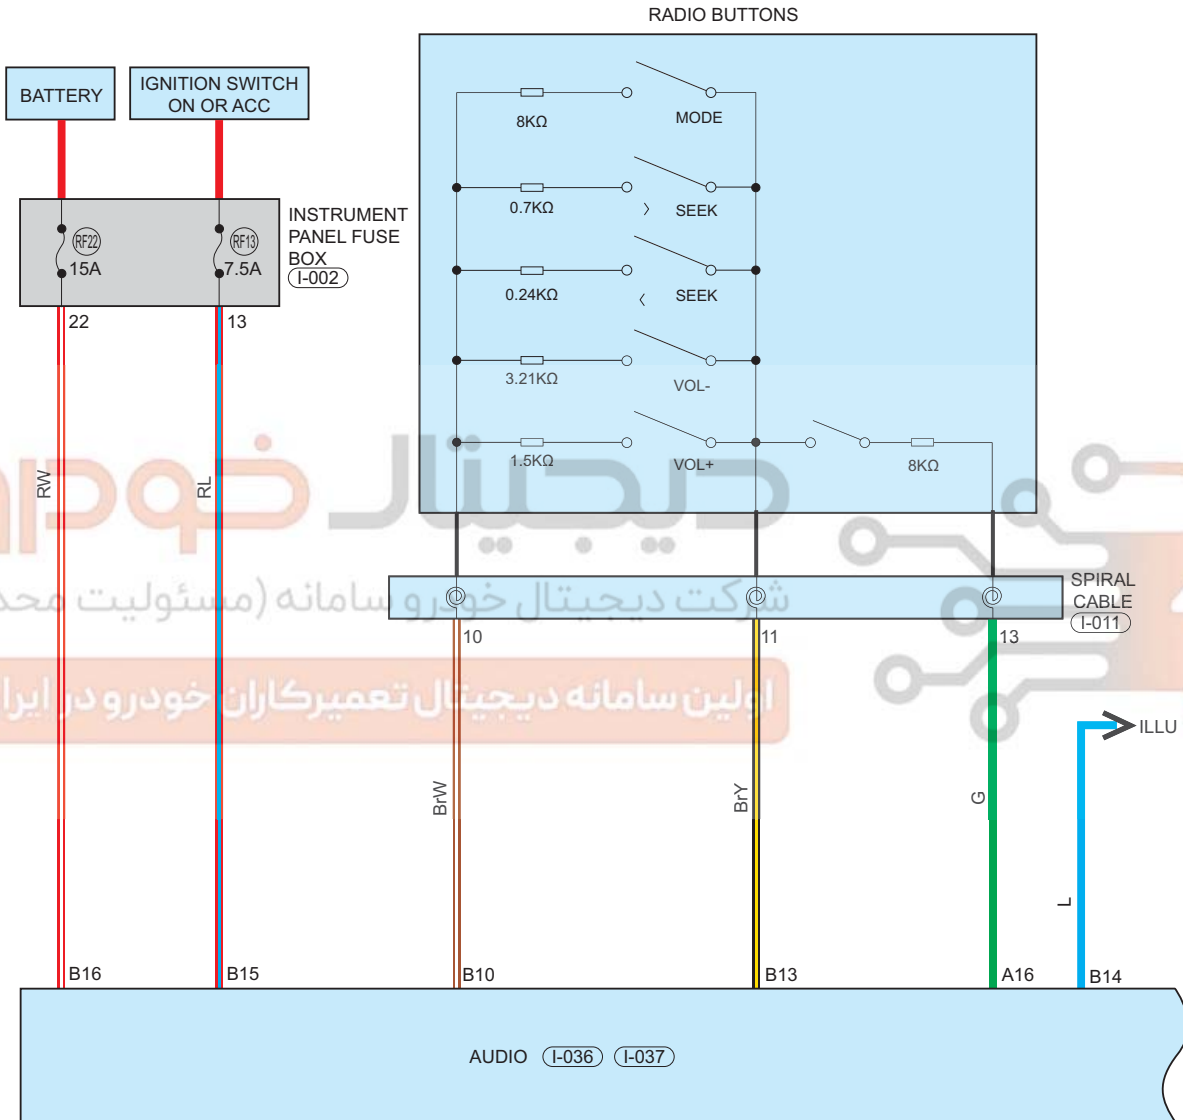

Audio System

Circuit Diagram (Page 1 of 3)

Parts Location

Connector Code	See Page	Connector Code	See Page	Connector Code	See Page
I-002	08-13	I-011	08-13	I-036	08-13
I-037	08-13				

Fuse and Relay

Fuse/Relay	See Page	Fuse and Relay Box
RF22	06-13	Instrument Panel Fuse and Relay Box A
RF13	06-13	Instrument Panel Fuse and Relay Box A

Form of Connector

Connector Code	See Page	Connector Code	See Page	Connector Code	See Page
I-002	12-9	I-011	12-9	I-036	12-10
I-037	12-10				

دیجیتال خودرو

شرکت دیجیتال خودرو سامانه (مسئولیت محدود)

اولین سامانه دیجیتال تعمیرکاران خودرو در ایران

Circuit Diagram (Page 2 of 3)

09 - SYSTEM CIRCUITS

Parts Location

Connector Code	See Page	Connector Code	See Page	Connector Code	See Page
I-036	08-13	B-010	08-16	F-008	08-20
B-014	08-16	H-007	08-21		

Location of Junction Connector

Connector Code	See Page	Connector Code	See Page	Connector Code	See Page
I-003, B-009	08-13, 08-16	B-004, F-001	08-16, 08-20	I-026, B-047	08-13, 08-19
B-069, H-001	08-16, 08-21				

Form of Connector

Connector Code	See Page	Connector Code	See Page	Connector Code	See Page
I-036	12-10	B-010	12-11	F-008	12-17
B-014	12-11	H-007	12-17	B-069, H-001	12-15
I-003, B-009	12-9	B-004, F-001	12-11	I-026, B-047	12-10