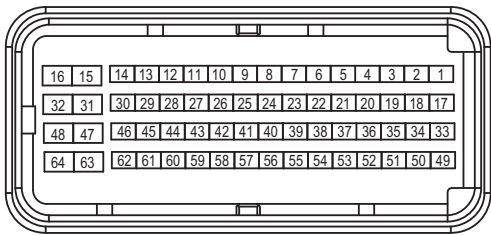

Circuit Diagram

A/C Control System (Page 1 of 2)

ES15290010

A/C Control System (Page 2 of 2)

29

(E-055)
B

(E-062)
B

(E-057)
W