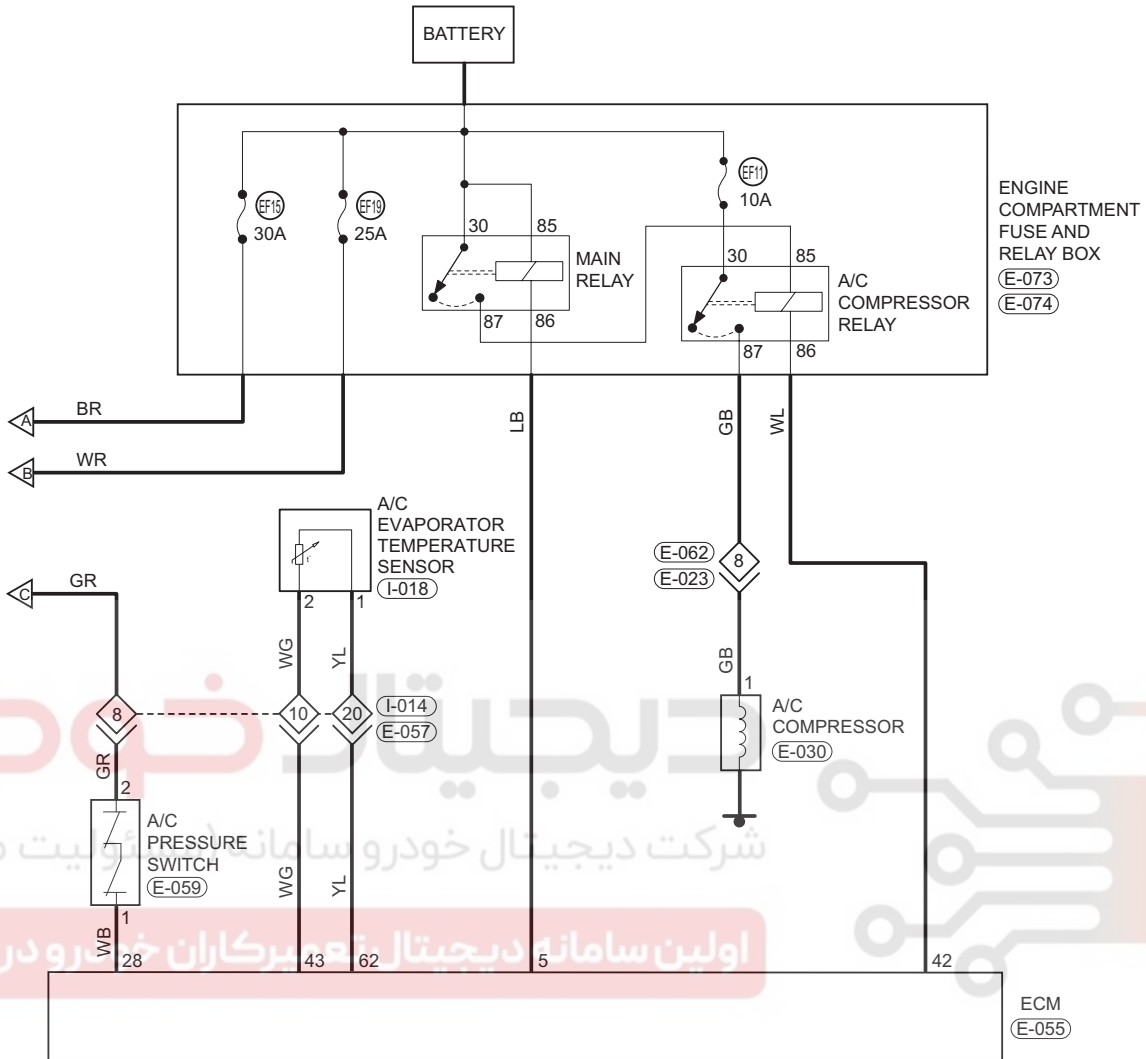

Circuit Diagram

A/C Control System (Page 1 of 2)

ES15290010

A/C Control System (Page 2 of 2)

29

(E-055)
B

(E-062)
B

(E-057)
W

I-018
W

E-030
W