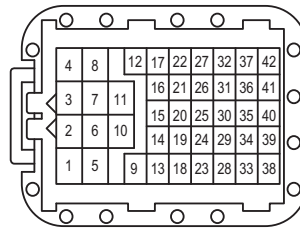

Circuit Diagram

A/C Control System (Page 1 of 2)

ES15290010

A/C Control System (Page 2 of 2)

29

(E-055)
B

(E-062)
B

(E-057)
W

I-018
W

E-030
W