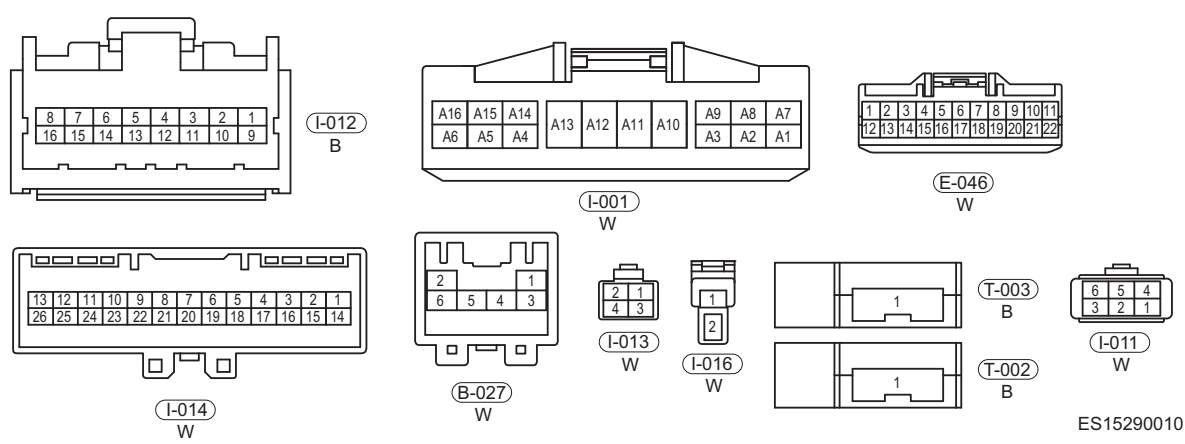

Circuit Diagram

A/C Control System (Page 1 of 2)

ES15290010

A/C Control System (Page 2 of 2)

29

(E-055)
B

(E-062)
B

(E-057)
W

I-018
W

E-030
W