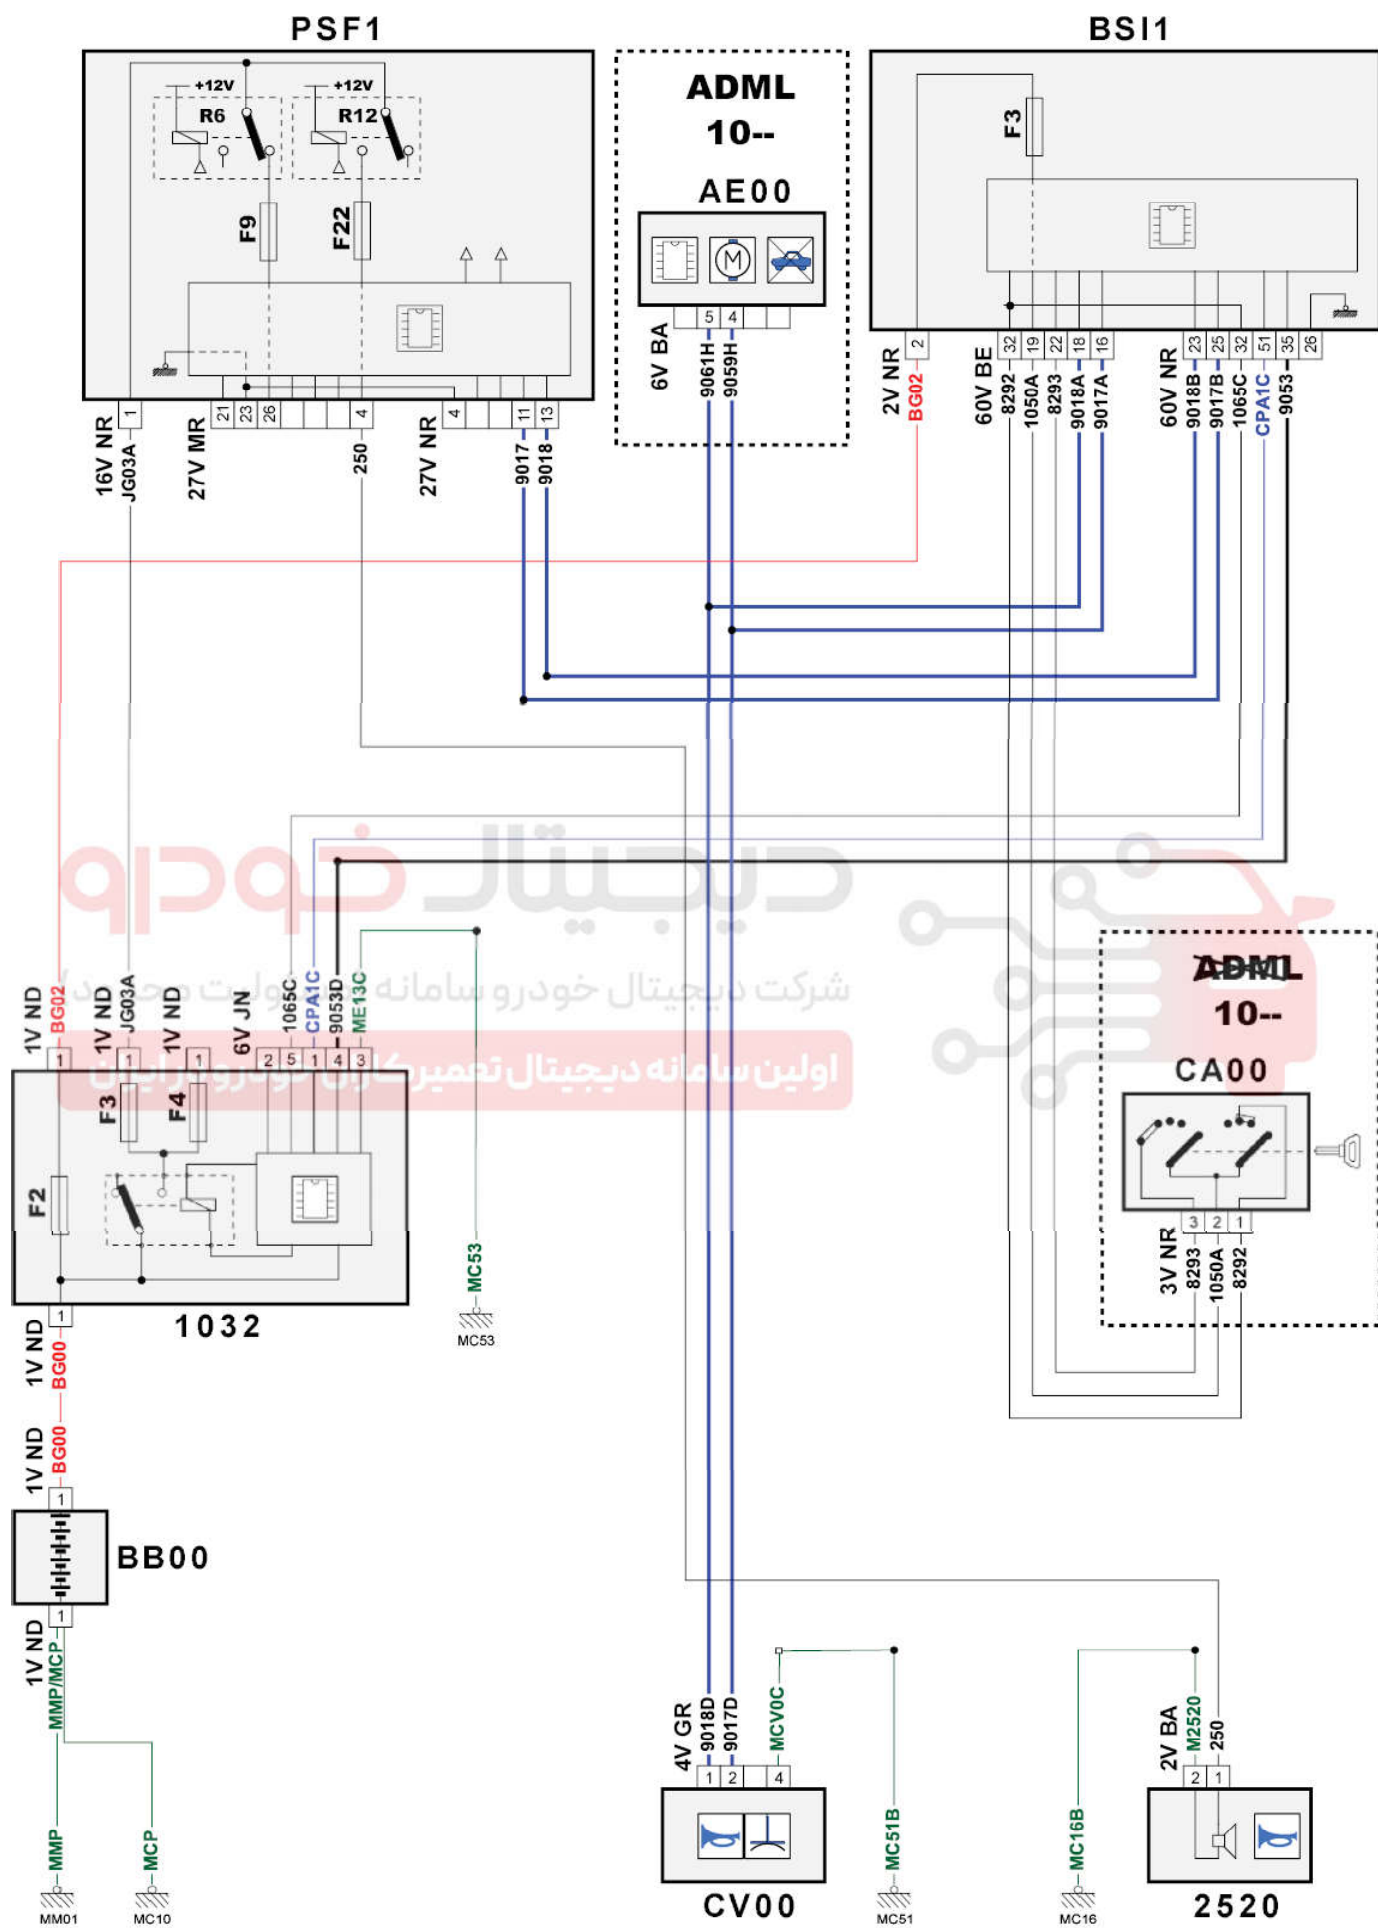

Horn

D3CZK41R

Horn

item code	description	information
1032	null	electrical supplies protection and management unit
2520	null	horn
AE00	null	electric steering lock
BB00	null	ancillaries battery
BSI1	null	built-in systems interface
CA00	null	ignition switch
CV00	null	control under the steering wheel
E917	null	crimp one information (or equipotential 917) wire
E917A	null	crimp one information (or equipotential 917A) wire
E918	null	crimp one information (or equipotential 918) wire
E918A	null	crimp one information (or equipotential 918A) wire
E953	null	crimp one information (or equipotential 953) wire
EM16	null	crimp earth (earth point number 16)
EM51B	null	crimp earth (earth point number 51B)
EM53	null	crimp earth (earth point number 53)
MC10	null	body earth point number 10
MC16B	null	body earth point number 16B
MC51B	null	body earth point number 51
MC53B	null	body earth point number 53B
MM01	null	engine earth point number 01
PSF1	null	engine compartment connection board-fuse box